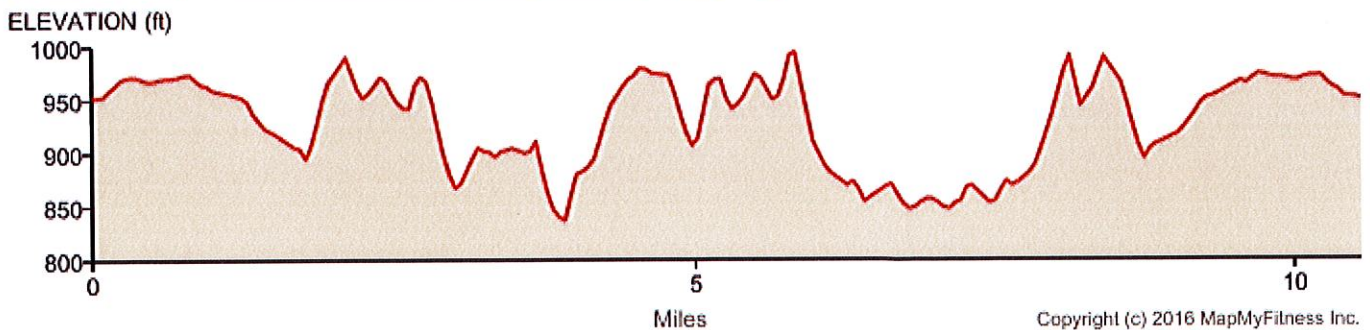

2016 Zoo Ride 10 miler
Distance: 10.56 mi
Elevation: 546.69 ft (Max: 1,001.21 ft)

mapmyride

Copyright (c) 2016 MapMyFitness Inc.