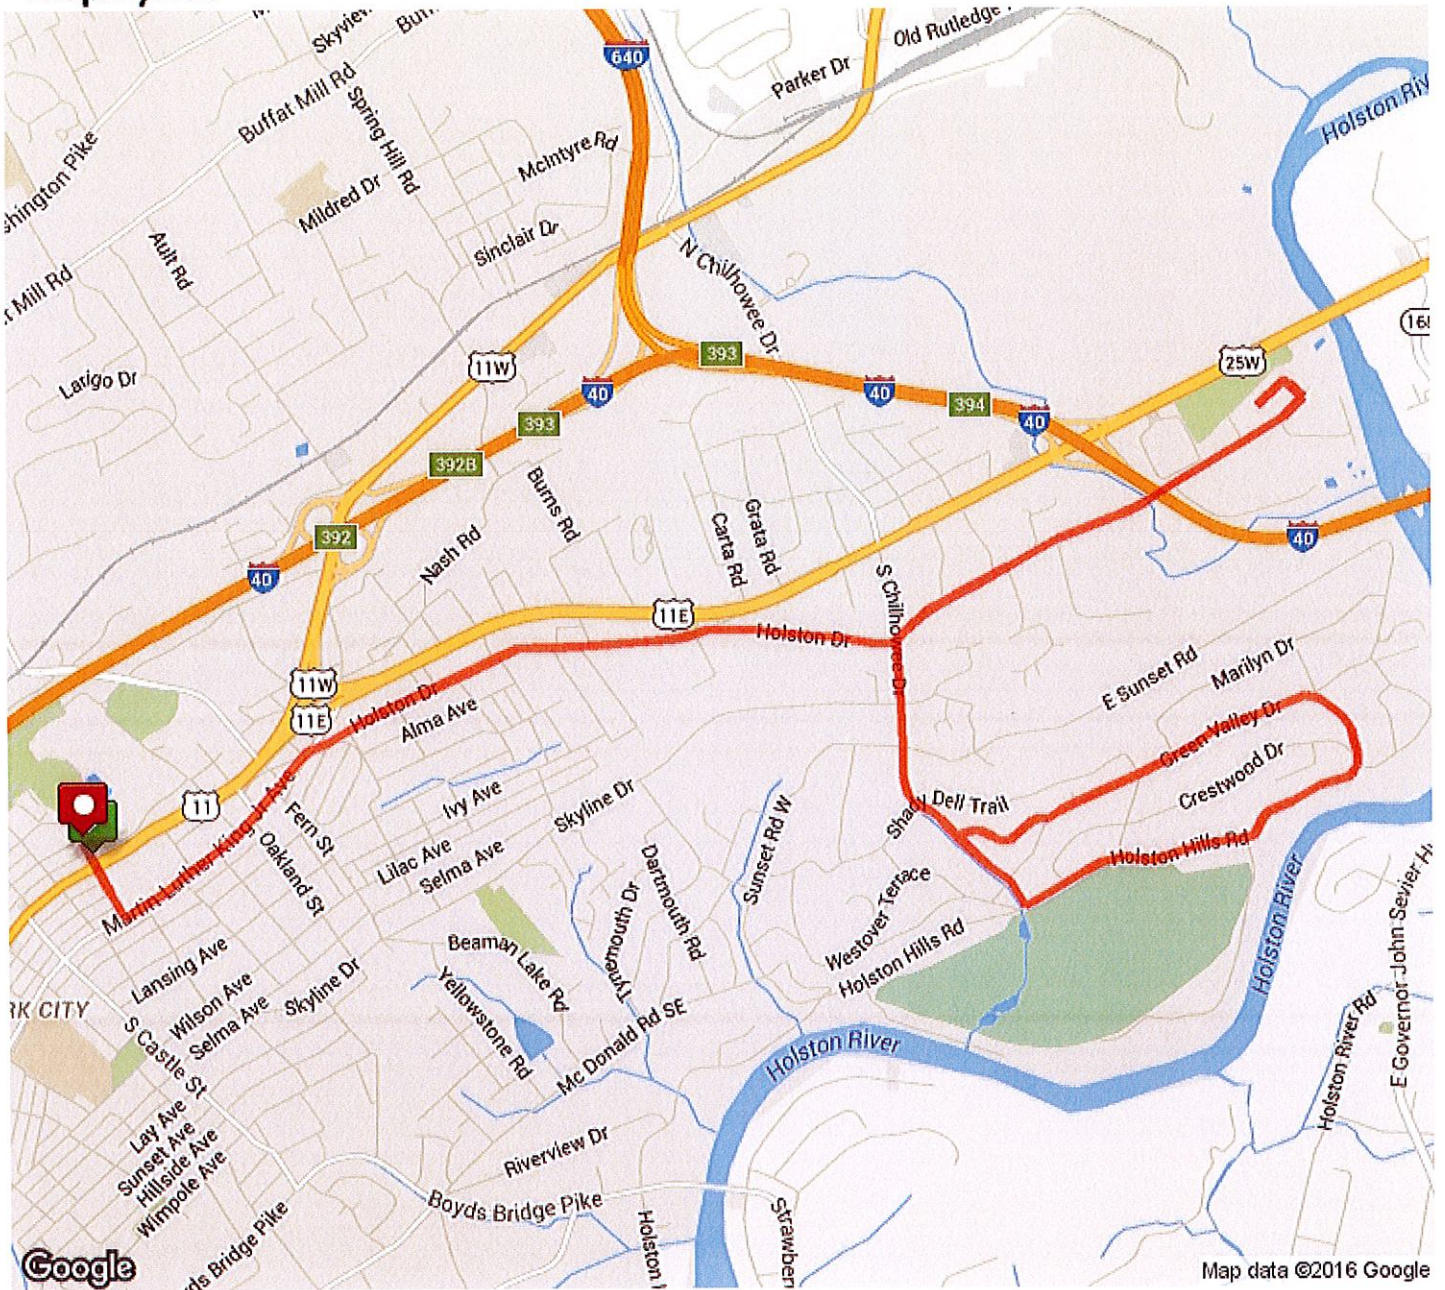

2016 Zoo Ride 10 miler
Distance: 10.56 mi
Elevation: 546.69 ft (Max: 1,001.21 ft)

mapmyride

Copyright (c) 2016 MapMyFitness Inc.