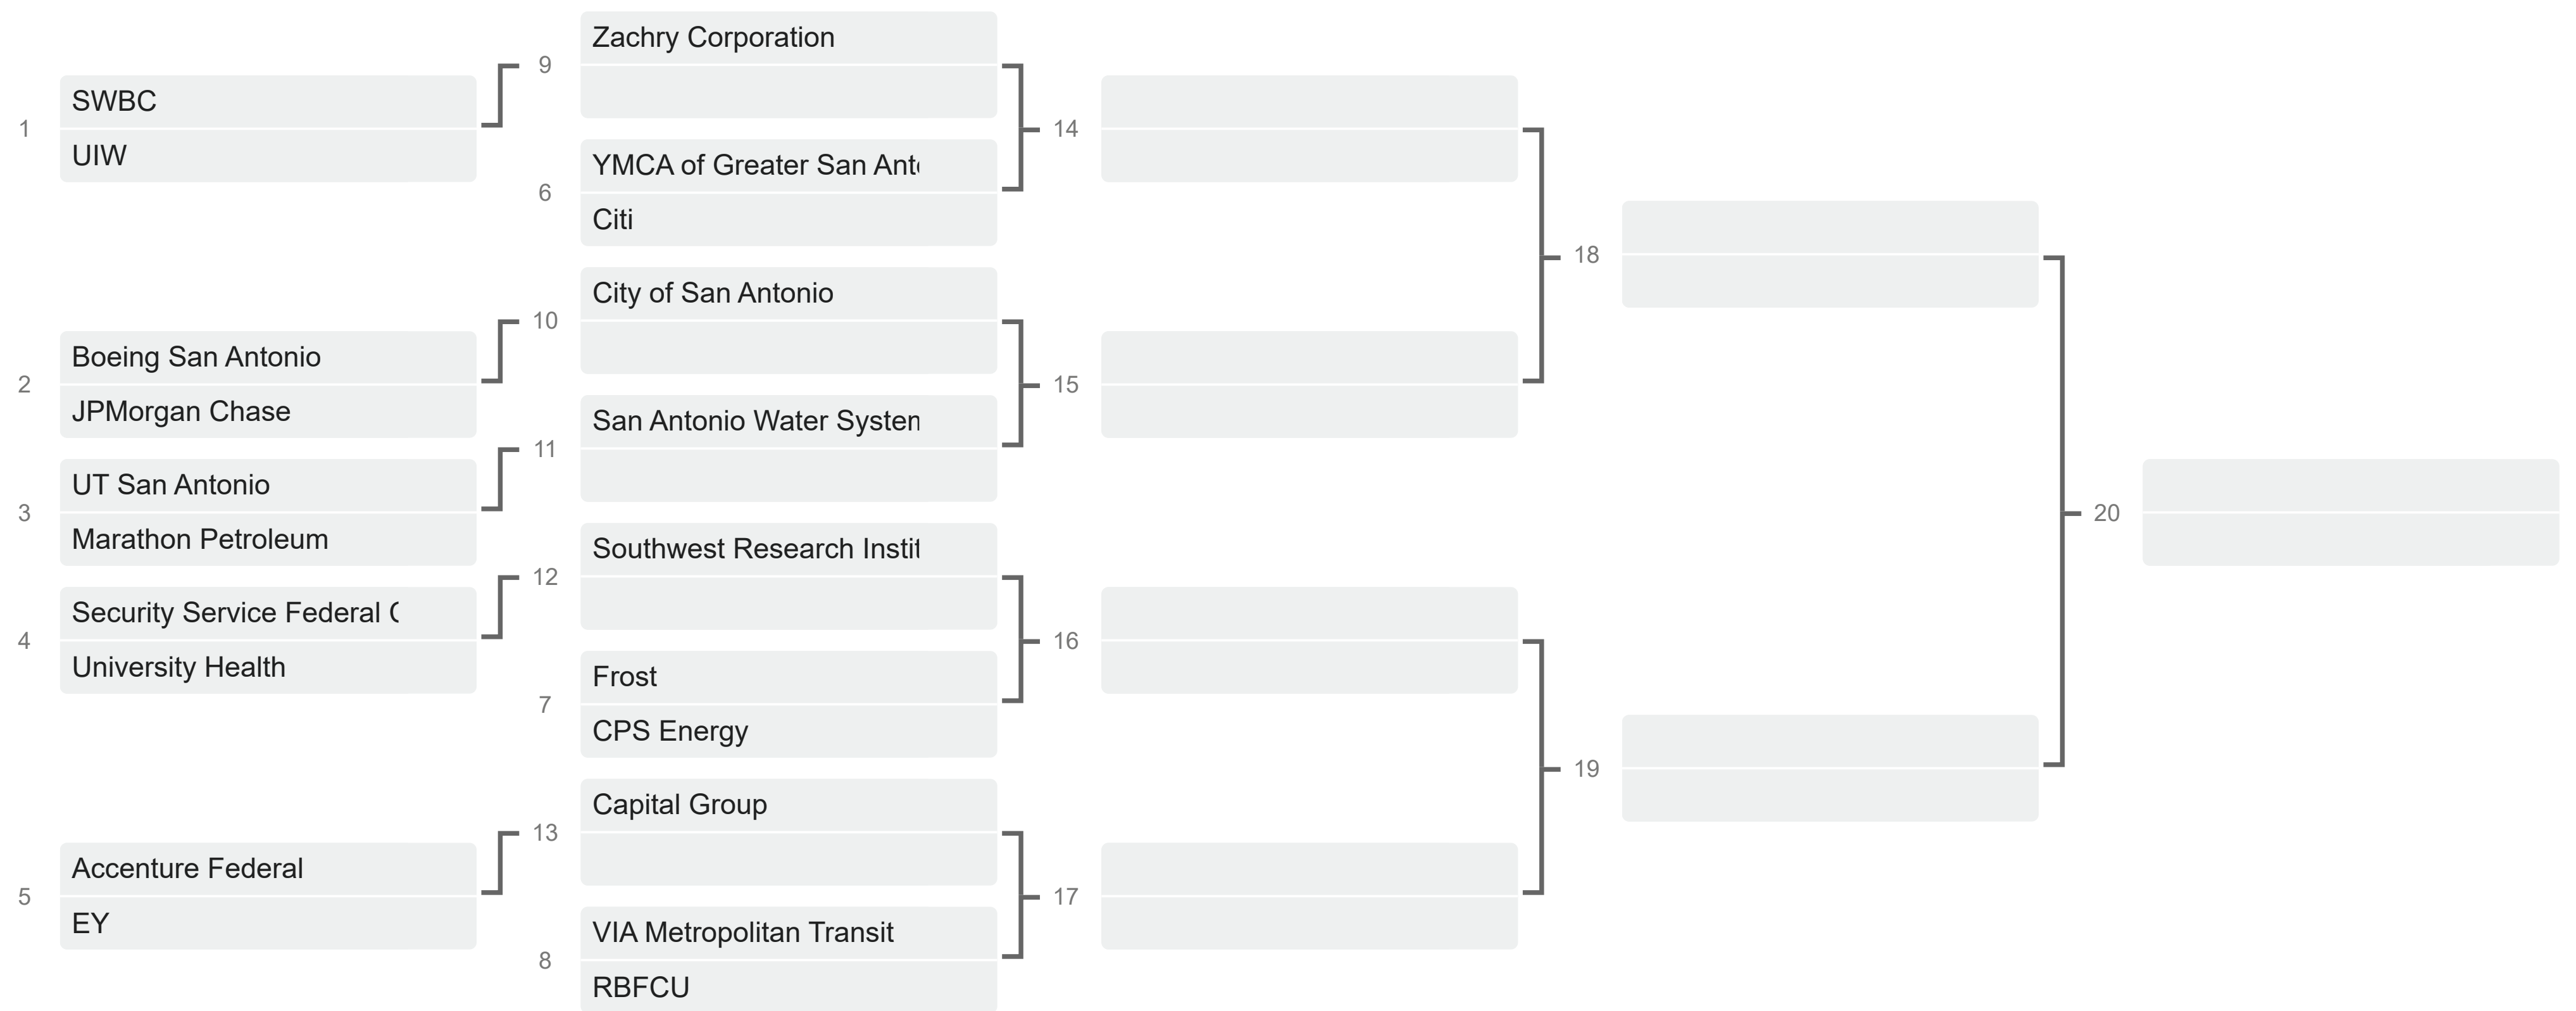

DIVISION 1 - 10:15 AM