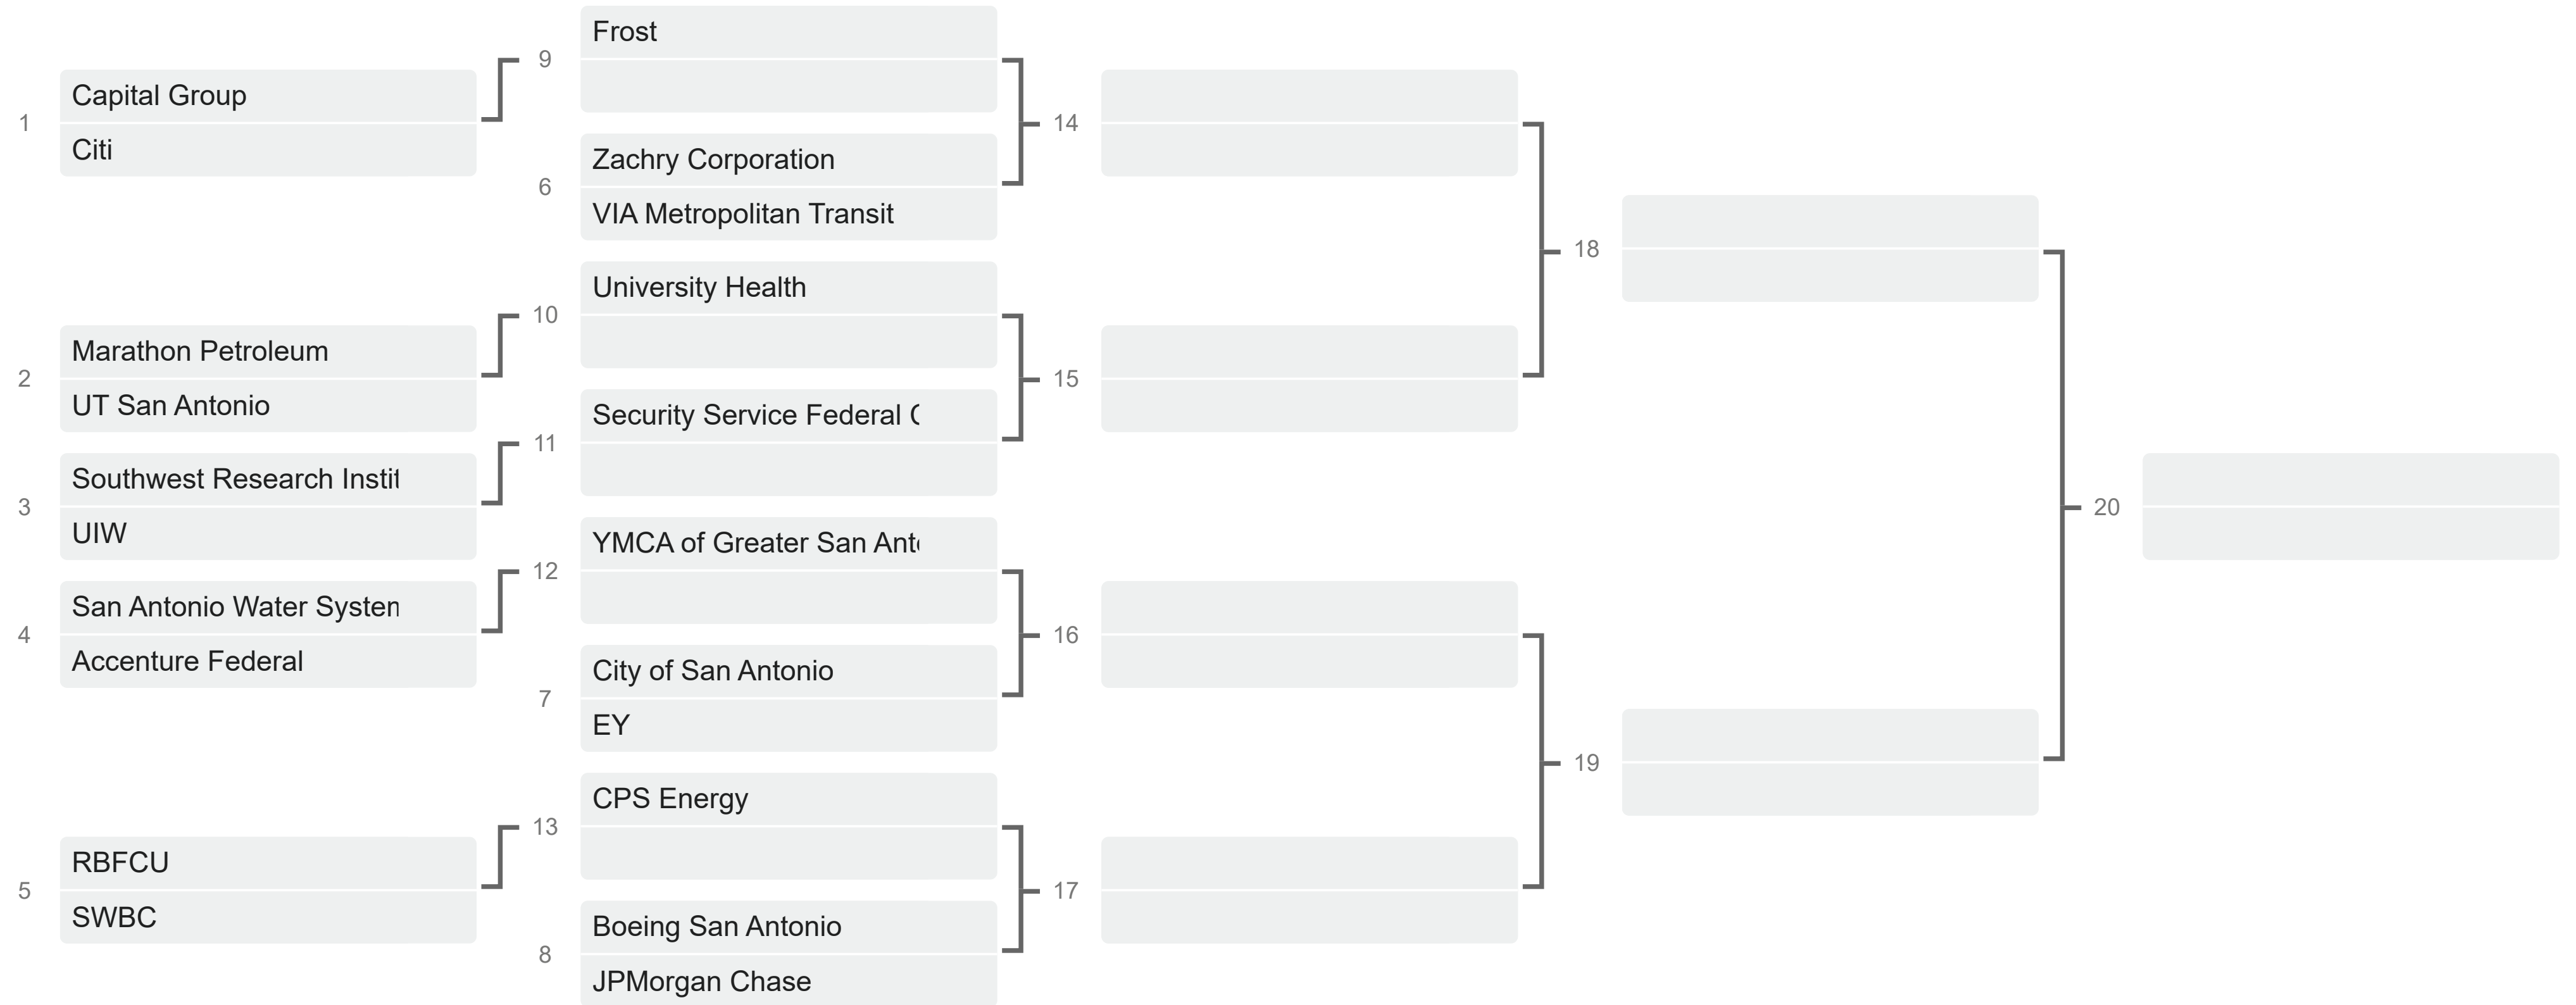

CAPITAL GROUP®

KAN JAM

DIVISION 1 - 8 AM