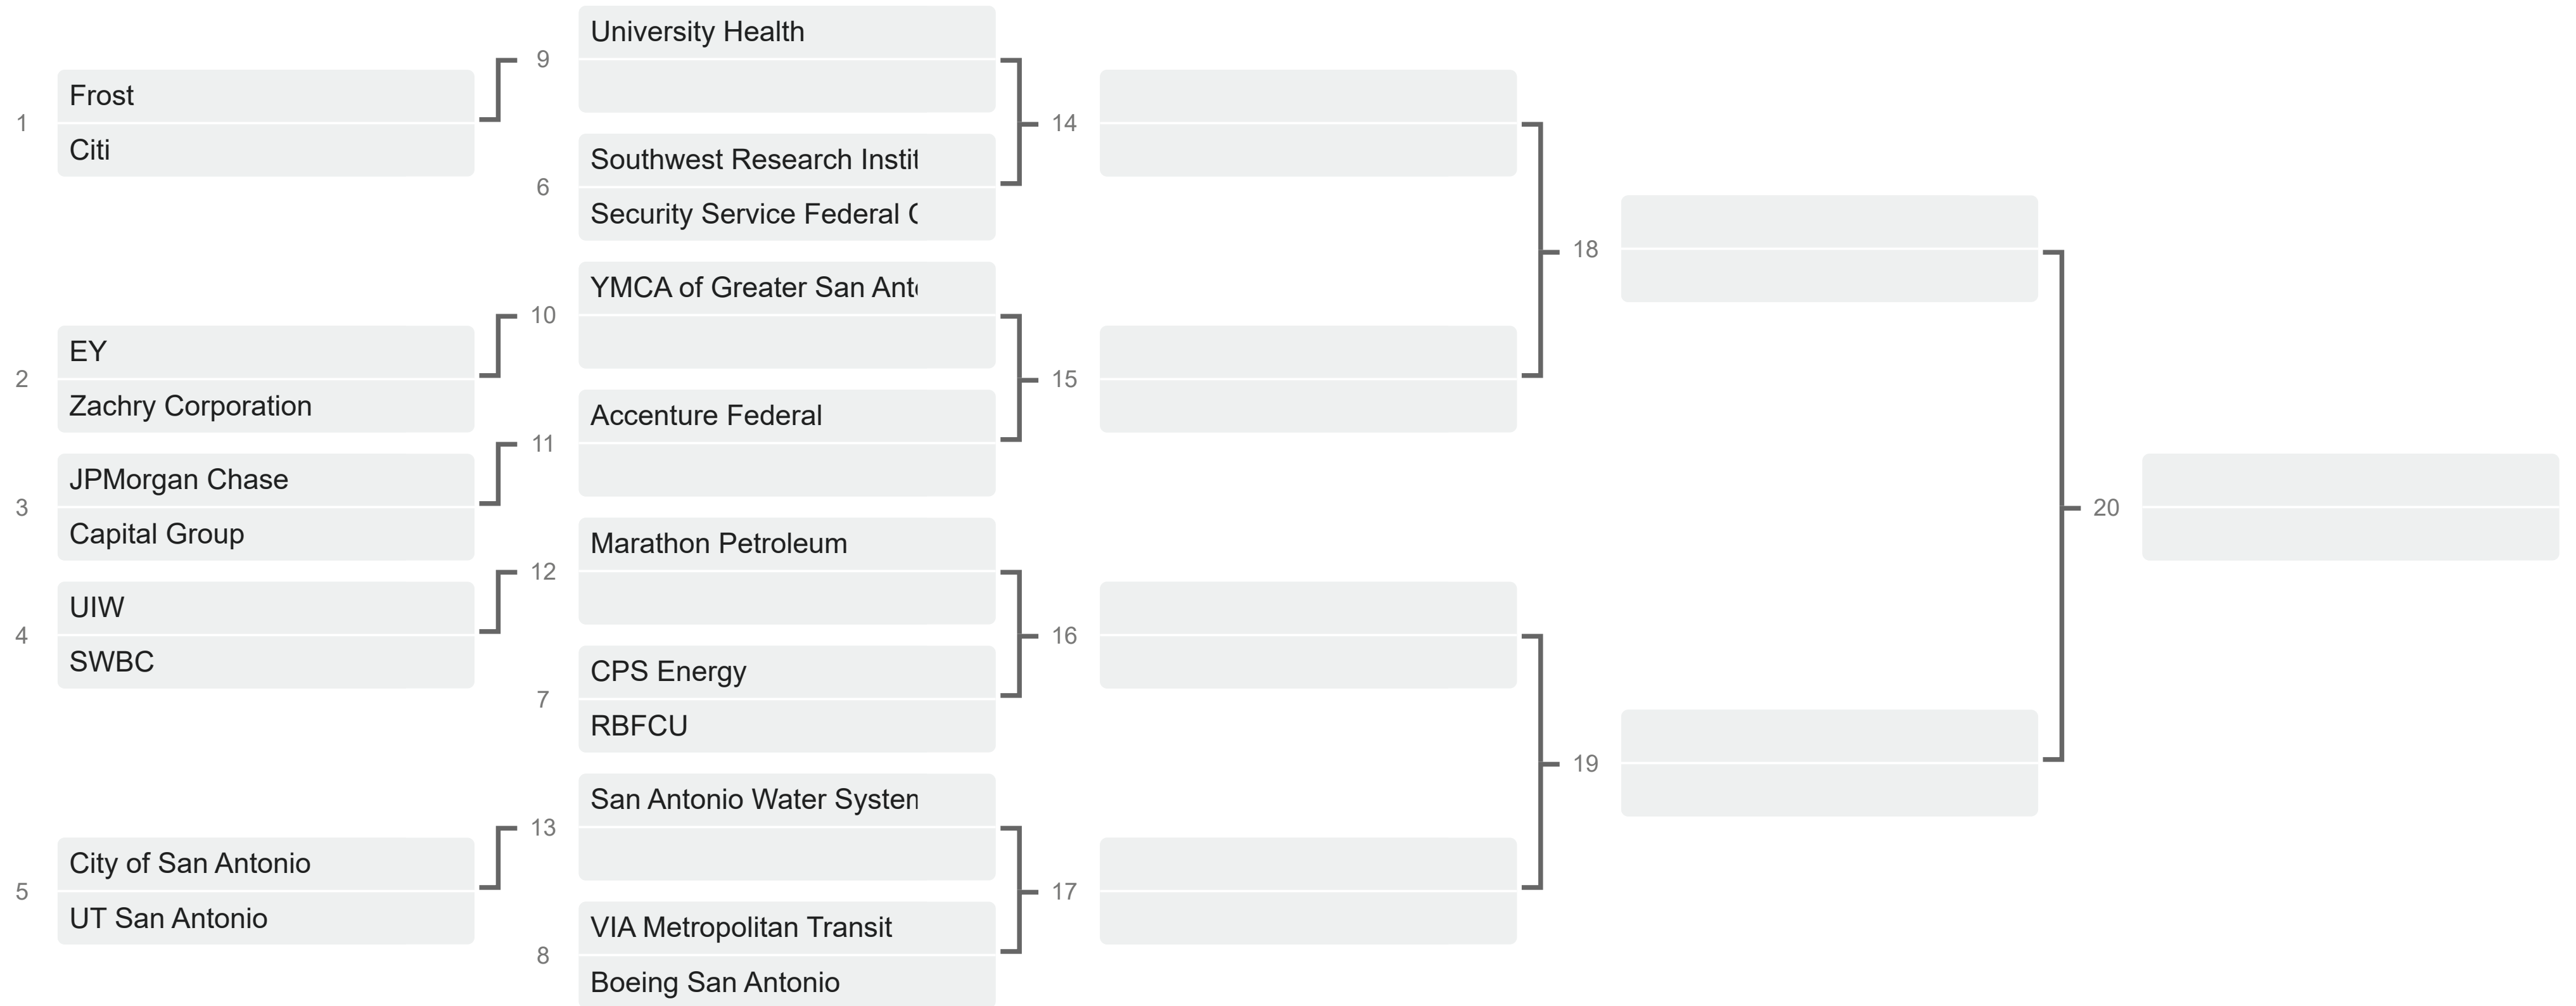

DIVISION 1 - COURTS 1 & 2 - 10 AM