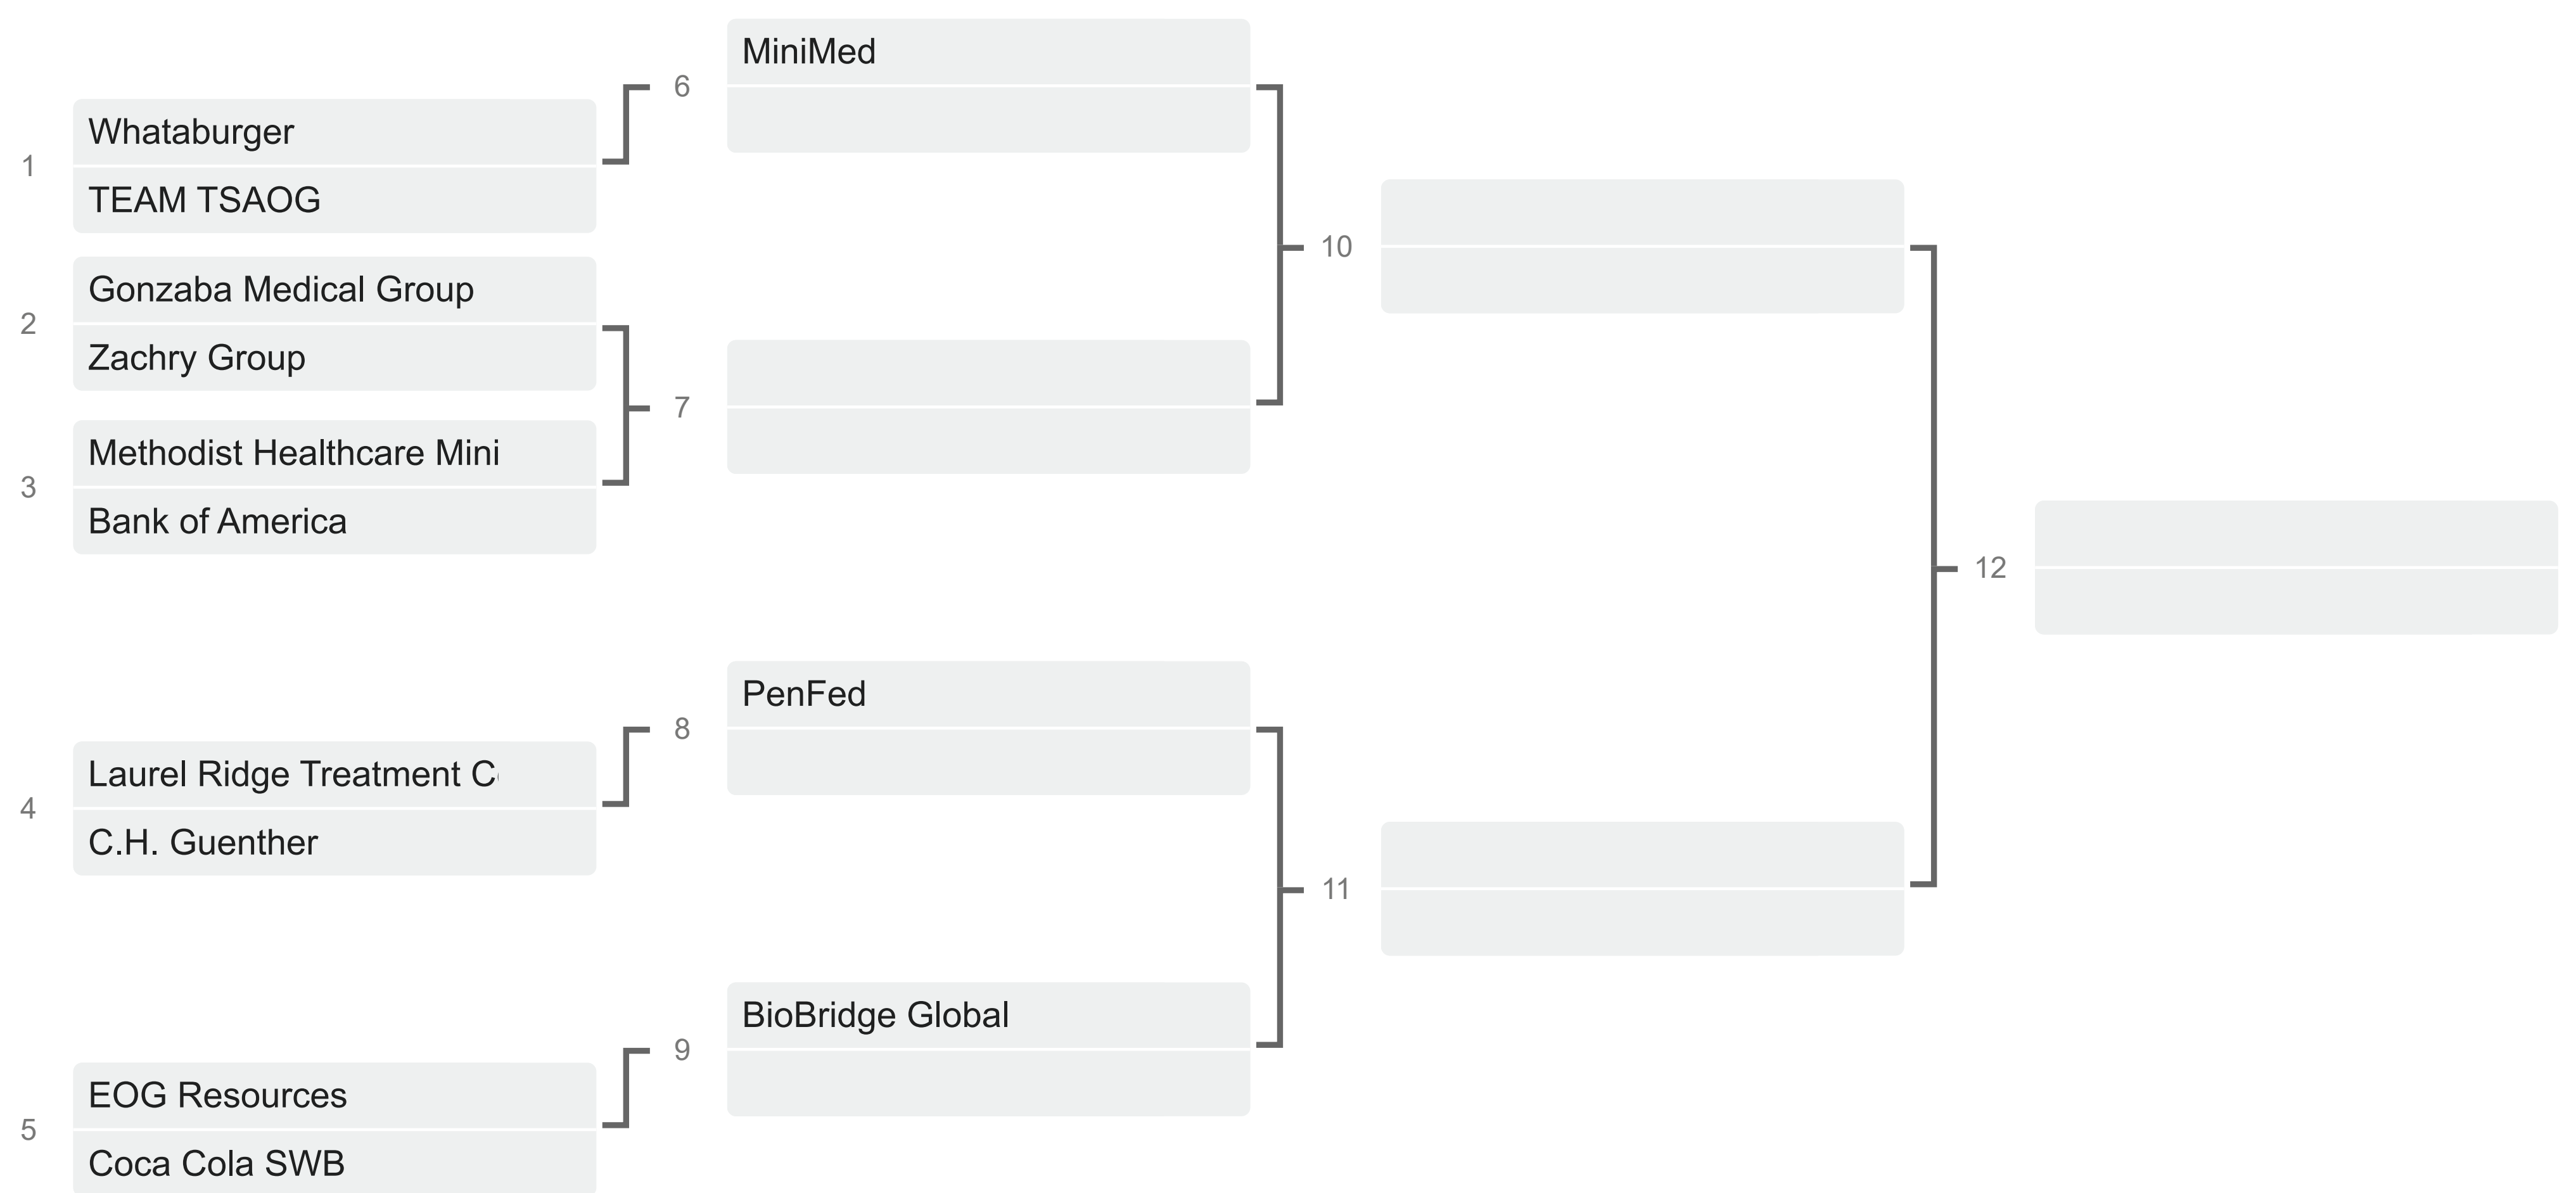

DIVISION 2 - COURT 1 - 8 AM