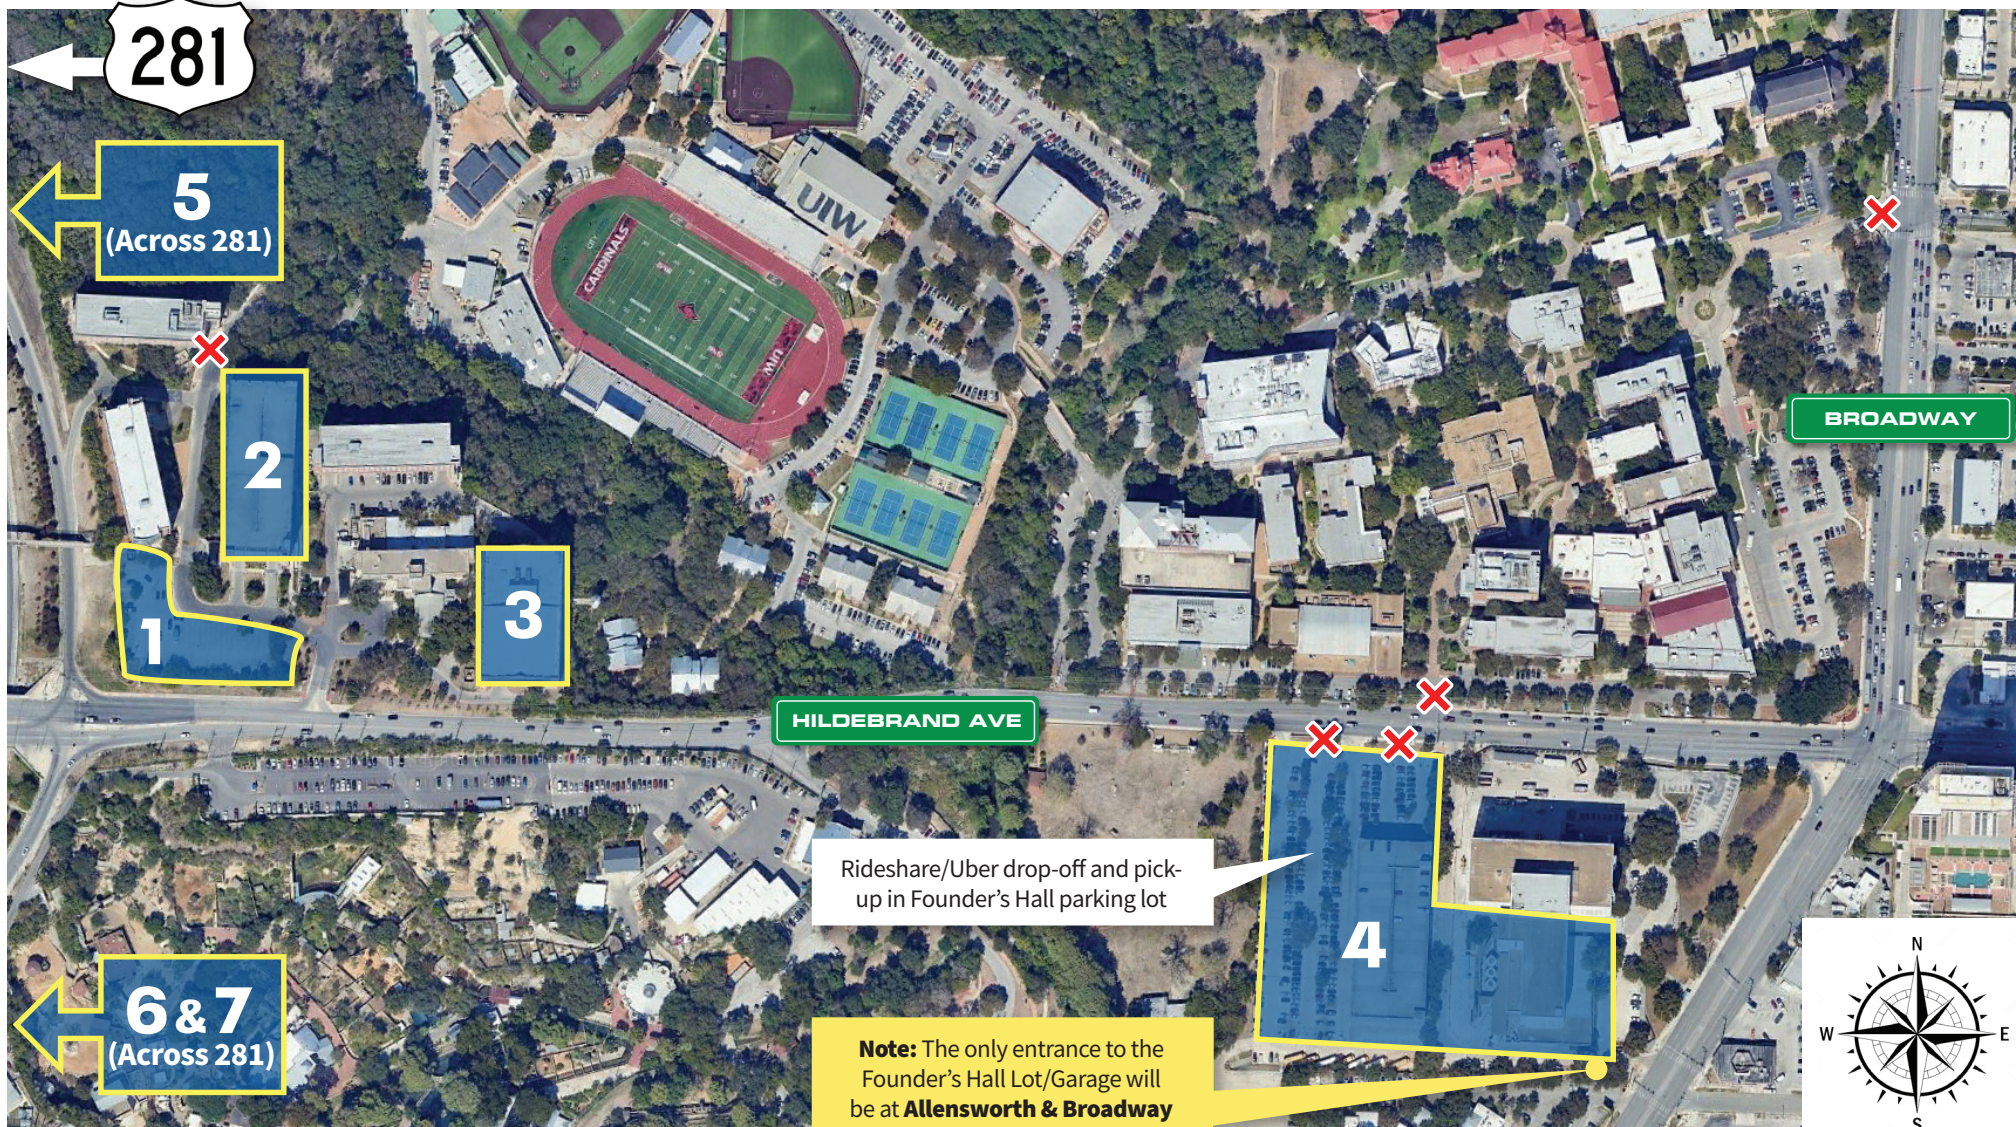

PRESENTED BY

EVENT PARKING MAP

1	ICC Open Lot	75 spaces
2	Ancira Parking Tower	800 spaces
3	McCombs Residence Hall	180 spaces
4	Founders' Hall Economy Parking (formerly AT&T parking lot)	900 spaces
5	Incarinate Word High School (See page 2)	200 spaces
6	Alamo Stadium Parking Lots (See page 2)	400+ spaces
7	San Antonio Zoo Garage (See page 2)	550+ spaces

Parking areas

No vehicle access beyond this point

PRESENTED BY

EVENT PARKING MAP - ADDITIONAL LOTS

- 5** Incarnate Word High School 200 spaces
- 6** Alamo Stadium Parking Lot A 150+ spaces
- 7** San Antonio Zoo Garage 550+ spaces

- Parking areas
- Shuttle pick-up/ drop-off
- No vehicle access beyond this point