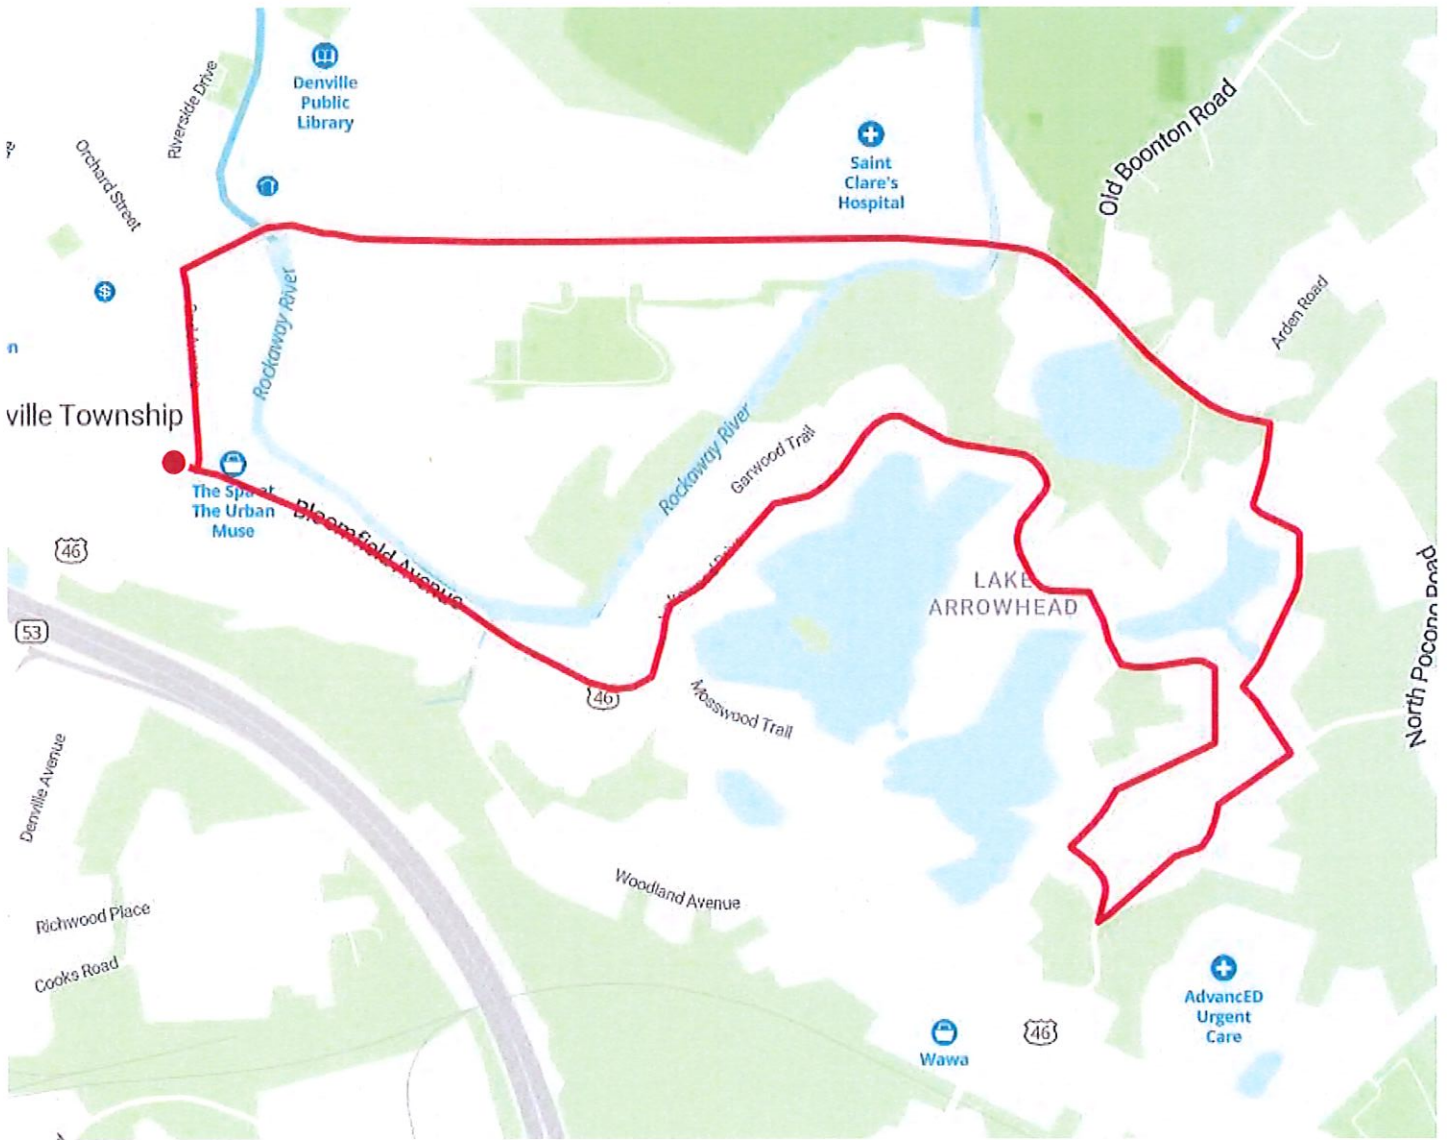

PINK WITCHES 5K 2026. MTN LAKES OPTION

3.11 mi
Distance

123 ft
Elevation Gain

Run
Activity Type

Notes

Elevation

Start
504 ft

Max
602 ft

Gain
123 ft

DISTANCE (MI)	DIRECTION
0.00	Walk east on Broadway Avenue.
0.02	Walk north on 2nd Avenue.
0.18	Walk northeast on Diamond Spring Road/(603).
0.26	Bear right to stay on (603).
0.27	Walk east on (603).
0.85	Walk east on Pocono Road.
1.13	Walk south on Laurelwood Trail.
1.38	Walk southeast on Pinewood Lane.
1.45	Walk north on Pinewood Lane.
1.45	Walk southwest on Pinewood Lane.
1.52	Bear left onto Rainbow Trail.
1.66	Walk north on Fernwood Trail.
1.73	Walk northeast on Lakewood Drive.
1.80	Bear right onto Crestwood Drive.
1.88	Walk north on Rainbow Trail.
1.95	Walk northwest on Laurelwood Trail.
2.02	Walk northwest on Lakewood Drive.
2.09	Walk west on Lakewood Drive.
2.49	Walk west on Lakewood Drive.
2.67	Walk southwest on Lakewood Drive.
2.71	Bear right onto US 46.
2.73	Keep right to take Bloomfield Avenue.
2.99	Keep right to take Broadway Avenue.
3.11	Destination