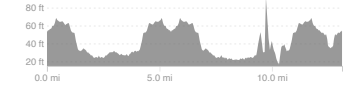

Cross Creek Half Marathon

13.1 mi Distance   245 ft Elevation Gain

DIRECTION	DISTANCE
Proceed onto off-road waypoint. No data available	0.0 mi
Proceed onto off-road waypoint. No data available	0.0 mi
Left onto Big Oak Drive	0.0 mi
Continue on Cold Stream Lane	0.4 mi
Proceed onto off-road waypoint. No data available	0.8 mi
Continue on Cold Stream Lane	0.8 mi
Proceed onto off-road waypoint. No data available	1.4 mi
Proceed onto off-road waypoint. No data available	1.4 mi
Continue on Cold Leaf Way	1.5 mi
Proceed onto off-road waypoint. No data available	1.8 mi
Continue on Oak Stream Drive	1.8 mi
Proceed onto Oak Stream Drive	2.3 mi
Proceed onto off-road waypoint. No data available	2.7 mi
Continue on Oak Stream Drive	2.8 mi
Proceed onto Oak Stream Drive	3.3 mi
Proceed onto Oak Stream Drive	3.7 mi
Proceed onto Oak Stream Drive	4.1 mi
Left onto Cold Stream Lane	4.1 mi
Proceed onto Cold Stream Lane	4.5 mi
Proceed onto off-road waypoint. No data available	4.6 mi
Continue on Cold Stream Lane	4.7 mi
Continue on Big Oak Drive	5.1 mi
Proceed onto Big Oak Drive	5.1 mi
Proceed onto off-road waypoint. No data available	5.4 mi
Proceed onto off-road waypoint. No data available	5.5 mi
Left onto Big Oak Drive	5.5 mi
Continue on Cold Stream Lane	5.9 mi
Proceed onto off-road waypoint. No data available	6.3 mi
Proceed onto off-road waypoint. No data available	6.3 mi