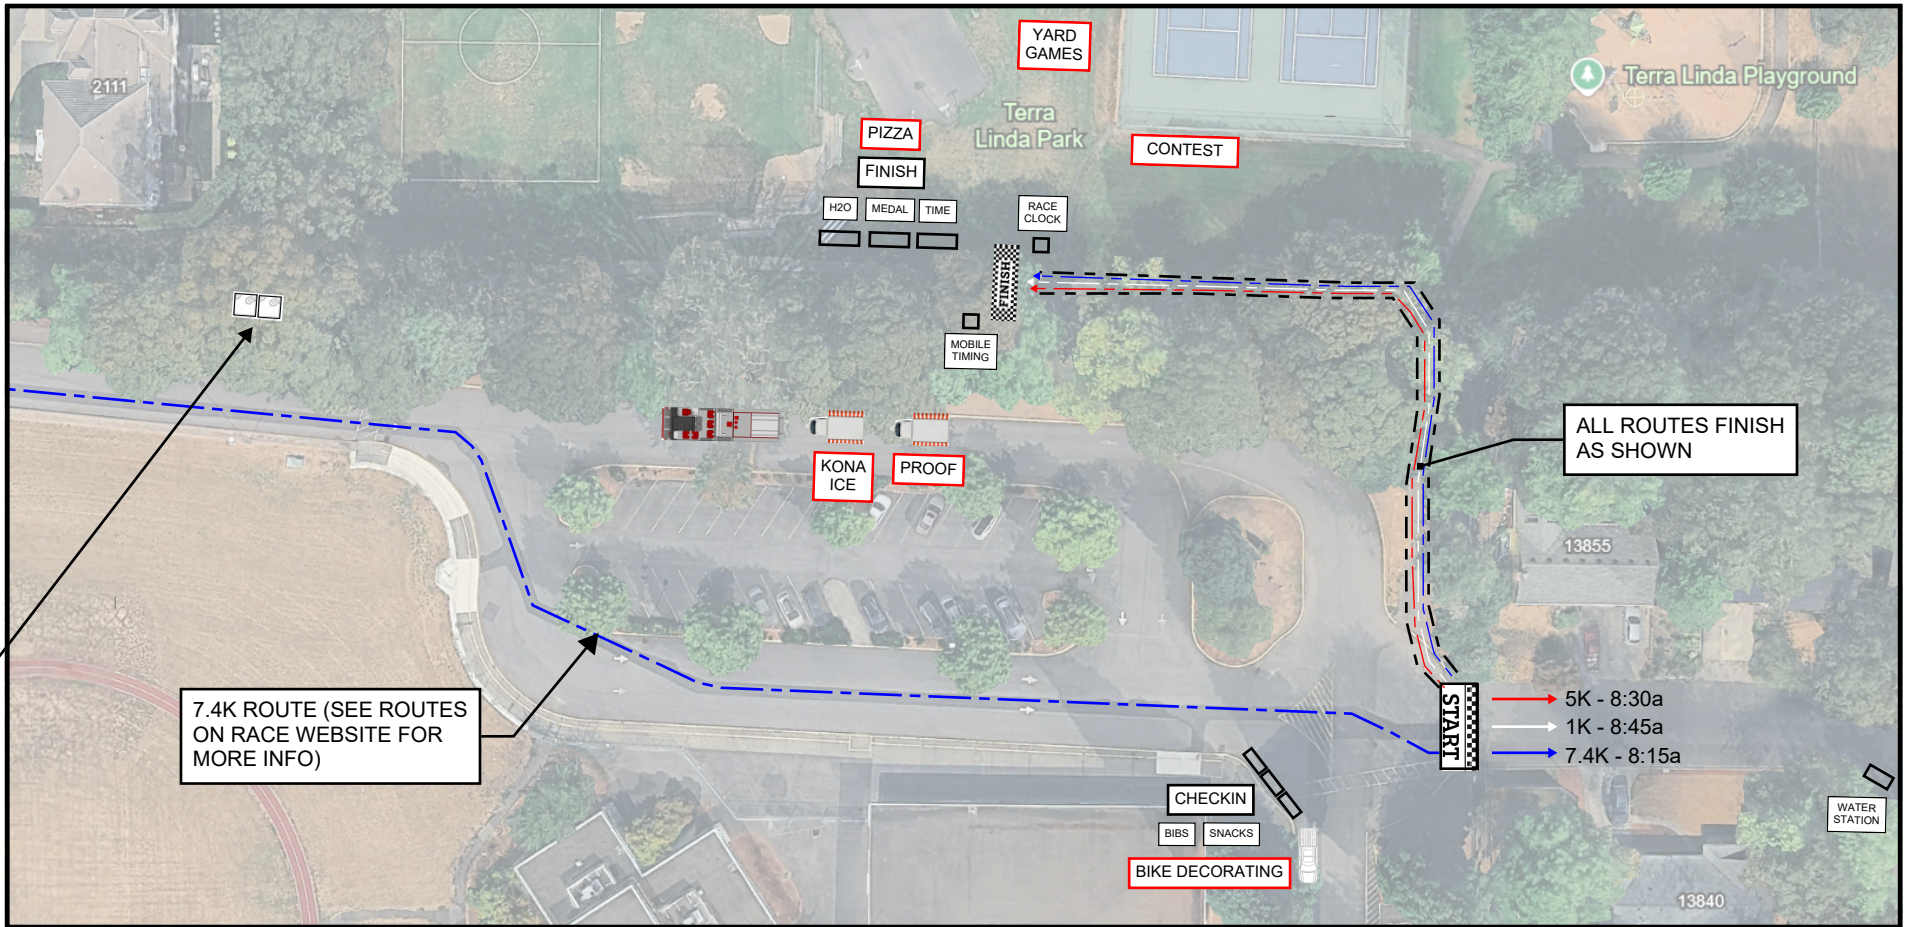

# TERRA LINDA NEIGHBORHOOD PARADE & RACE

- starting line for race and parade

- finish line for race

text - indicates activity / location for race

- porta potty location (x2)

- fire engine location

text - indicates activity / location for parade and party in park

- drink cart / kona ice cart