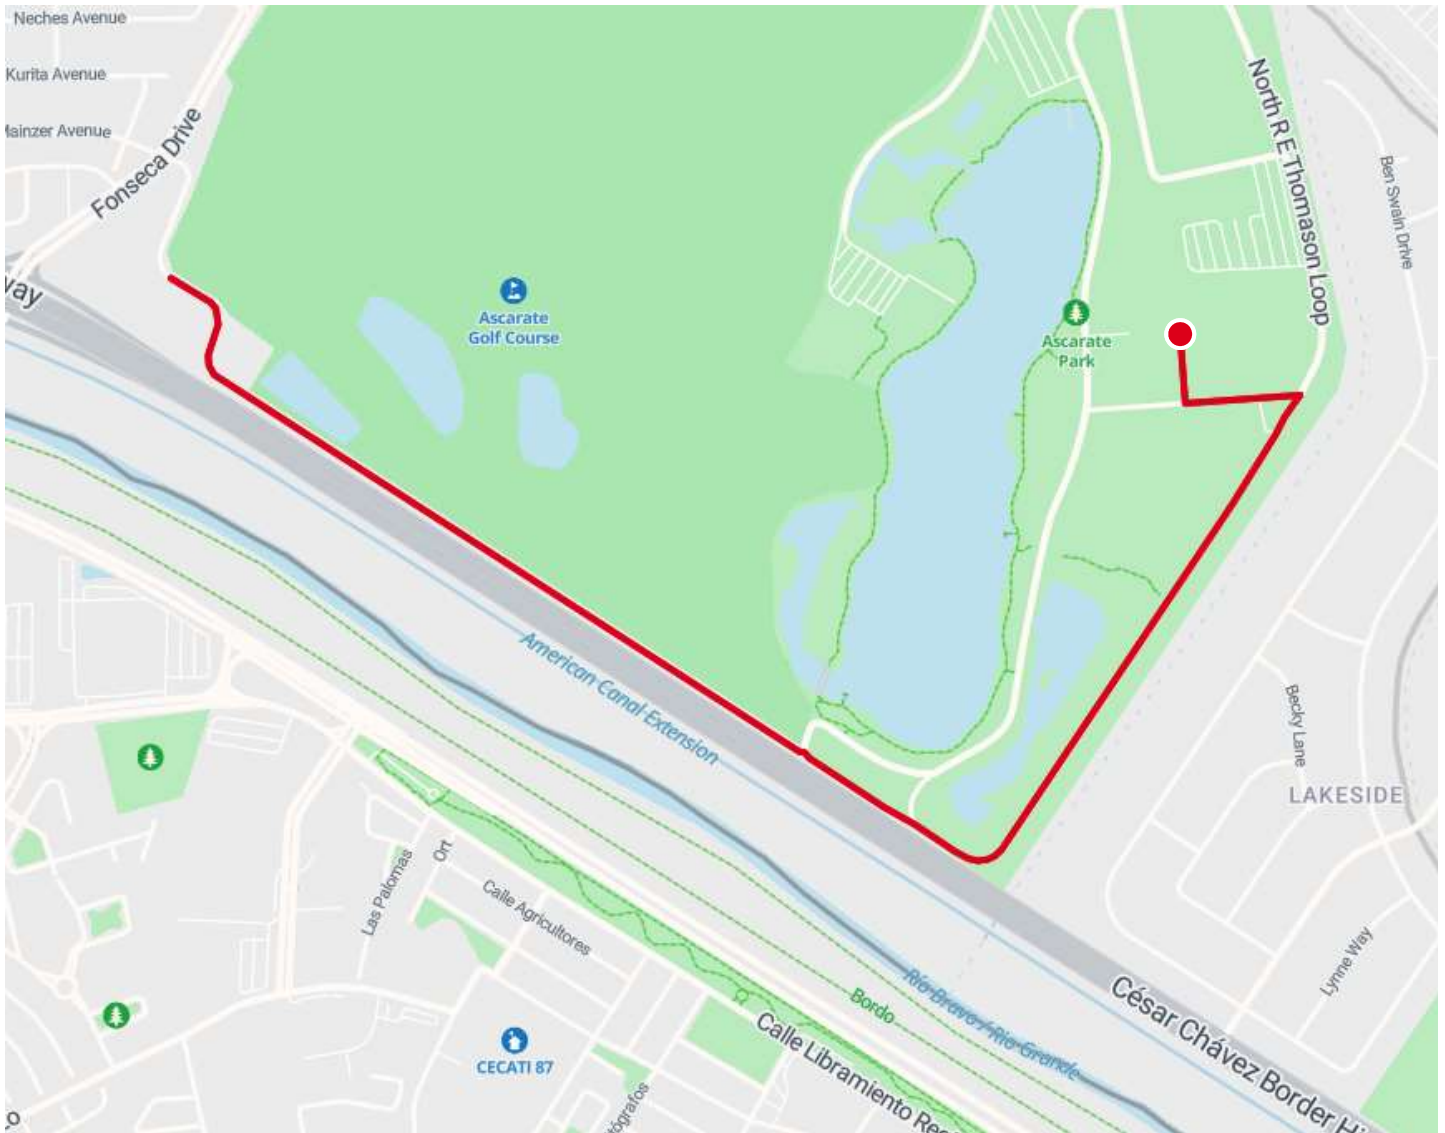

### SUNRISE SERIES ASCARATE PARK

**3.11 mi**

Distance

**38 ft**

Elevation Gain

**Run**

Activity Type

#### Notes

**Start**      **Max**      **Gain**  
**3,694 ft**    **3,691 ft**    **38 ft**

**Elevation**

DISTANCE (MI)	DIRECTION
0.00	Direct/offroad route segment
0.00	Walk east on Joe Yarbrough Drive.
0.10	Walk southwest on North RE Thomason Loop.
0.63	Walk northwest on North RE Thomason Loop.
0.66	Keep left to stay on North RE Thomason Loop.
0.78	Bear left onto Chris P Fox Drive.
1.50	Walk southeast on Chris P Fox Drive.
2.22	Bear right onto North RE Thomason Loop.
2.36	Walk southeast on North RE Thomason Loop.
2.89	Walk west on Joe Yarbrough Drive.
2.99	Direct/offroad route segment
2.99	Destination