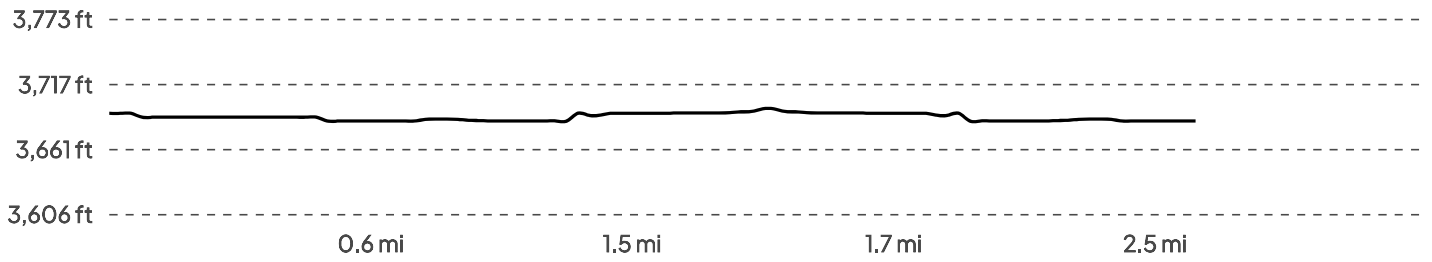

### SUNRISE SERIES ASCARATE PARK

**3.11 mi**

Distance

**38 ft**

Elevation Gain

**Run**

Activity Type

#### Notes

**Start**      **Max**      **Gain**  
**3,694 ft**    **3,691 ft**    **38 ft**

**Elevation**

DISTANCE (MI)	DIRECTION
0.00	Direct/offroad route segment
0.00	Walk east on Joe Yarbrough Drive.
0.10	Walk southwest on North RE Thomason Loop.
0.63	Walk northwest on North RE Thomason Loop.
0.66	Keep left to stay on North RE Thomason Loop.
0.78	Bear left onto Chris P Fox Drive.
1.50	Walk southeast on Chris P Fox Drive.
2.22	Bear right onto North RE Thomason Loop.
2.36	Walk southeast on North RE Thomason Loop.
2.89	Walk west on Joe Yarbrough Drive.
2.99	Direct/offroad route segment
2.99	Destination