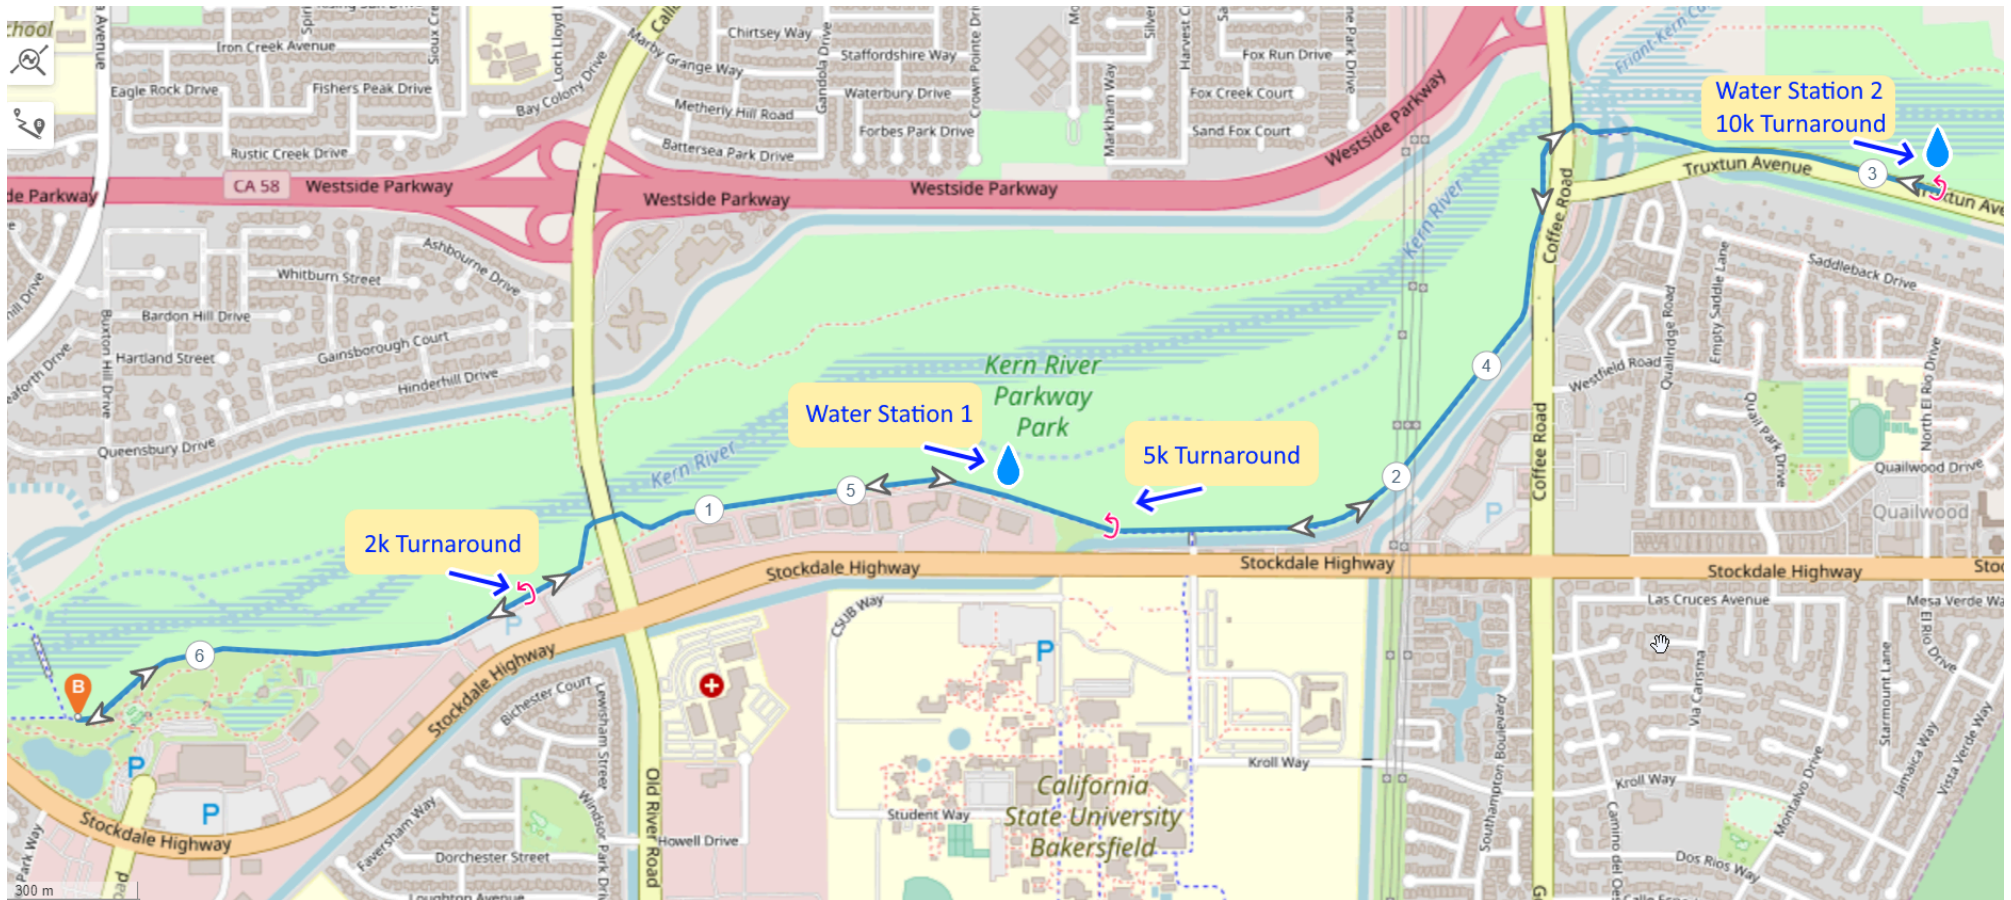

## The Park at River Walk Run Maps

Position	Park At	Landmark	Notes
2K Turnaround ( <a href="#">35.353264</a> , <a href="#">-119.118617</a> )	<a href="#">10424 Stockdale Highway</a>	Behind Good Feet Store	
Water Station 1 ( <a href="#">35.355818</a> , <a href="#">-119.105661</a> )	<a href="#">9330 Stockdale Highway</a>	Behind east side of Kern Radiology	There is a concrete sidewalk up to the trail
5k Turnaround ( <a href="#">35.355050</a> , <a href="#">-119.102848</a> )	<a href="#">8850 Stockdale Highway</a> (park and walk 100 yards)	Lot west of Finish Line Bikes	Cross Bridge to trail Approximately 100 yards West
10 Turnaround + Water ( <a href="#">35.361768</a> , <a href="#">-119.081418</a> )	<a href="#">5660 Truxtun Ave</a> (park and walk 0.65 miles)	Kern River Disc Golf Parking Lot	Approximately 0.65 Miles West of the large water tank

2k Turnaround

GOOD FEET STORE

Spectrum Store  
Visit the  
Spectrum Store

Climb

Google

10402

Bike Trail

Kern River Parkway Bike Trail

Kern River Parkway Bike Trail

Water Station #1

5k Turn Around

Finish Line Bikes  
Bicycle store

Kern Radiology  
Riverwalk

City

Starbucks

Amphitheatre

Stockdale Hwy

Water Station #1

Kern Radiology  
Riverwalk

AAA Pediatrics

James B. Grimes,  
MD - Kern Bone &...

City

Kern River Parkway Bike Trail

Kern River Parkway Bike Trail