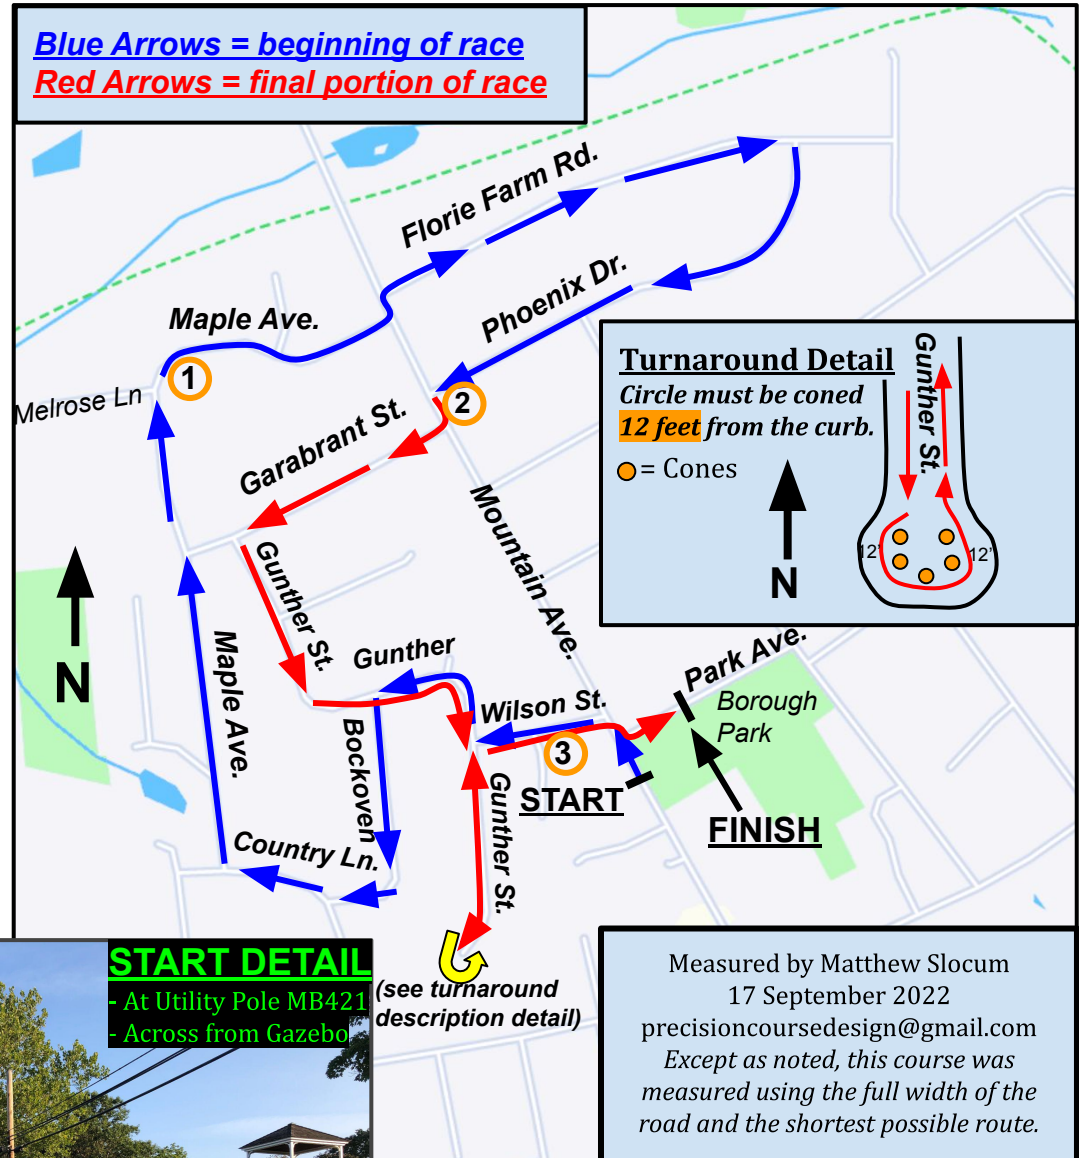

MENDHAM HARVEST HUSTLE 5K-2022

Mendham, NJ

START- On Mountain Ave. at Utility Pole (U.P.) MB421 on the left (W) side of the road. In front of the Gazebo in Mendham Borough Park on the right (E) side of the street.

FINISH- On Park Ave. Near the center of the double windows for house # 2 Park Ave. on the left (N) side of the street. 22'6" before (W of) U.P. NJ426MM on the S side of the street.

Start running north on Mountain Ave. Left on Wilson. Bear R on Gunther. Left on Bockoven. R on Country Lane. R on Maple. L on Mountain, then R on Florie Farm. R on Phoenix. L on Mountain, then R on Garabrant. L on Gunther. Follow Gunther all the way to the circle at the southern end, then follow the circle counterclockwise (coned 12 feet from the curb) to turnaround and head back north on Gunther. R on Wilson. R on Mountain, then L on Park Ave. to the Finish.

Mile 1- On Maple Ave. just after (NE of) the intersection with Melrose Ln. At the center of the driveway for # 27 Maple on the right (SE) side of the street. Even with the front door for # 28 Maple on left (NW) side of the street. / **Mile 2**- On Mountain Ave. just after the turn from Phoenix Dr. Even with the N edge of # 3 Phoenix Dr. and midway between the two storm drains on the E side of the street alongside the house. / **Mile 3**- On Wilson St. Even with the easternmost edge of the driveway for the Garbrant Center on the right (S) side of the street and the front door for # 1 Wilson St. on the left (N) side of the street.

FINISH DETAIL
22'6" before (W of) U.P. NJ426MM on the S side of the street.

USATF Certificate

NJ22043JLW
Effective: 09/17/2022
Through: 12/31/2032