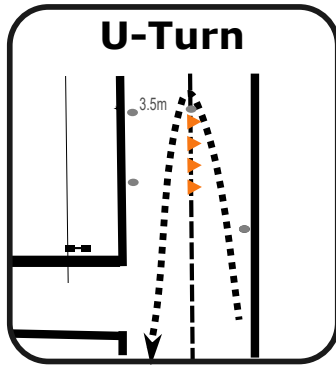

HOLLOWMAN ACE OF RACES MARATHON

Legend

- Sports Drink & Water
- Fruits
- GU Energy Gel
- Portable Restroom
- Medical Station
- Mile Marker

Course Directions

*This course was measured using the full width of the road and the Shortest Possible Route (SPR) with the exception of WSMR P Rt 9.

Start on Flight line
 STAY between cones while on Flight line
 RIGHT off of flight line where cones indicate
 PASS thru Gate MV-5 into parking lot
 EXIT RIGHT out of parking lot on E Delaware Ave
 LEFT onto 1st St
 LEFT onto Arizona
 LEFT onto Creosote Ave
 Right onto Sabre Rd
 Left onto Douglas RD
 Right onto WSMR P Rt 9

*Upon entering, runners will stay in Right most lane while running NORTH
 DO NOT CROSS CENTER LINE
 U-TURN 60m after 846 Test Squadron sign
 RETURN South on WSMR P Rt 9 to Douglas intesection
 CONT South onto Kelly Rd
 FOLLOW Kelly Rd around to 49'er Ave
 Right turn at 49'er Ave
 LEFT at round about to W 11th st
 Straight on W 11TH ST
 RIGHT onto W Delaware Ave
 LEFT onto 9th st run thru Gate to Flight line
 Finish line on Flight Line.