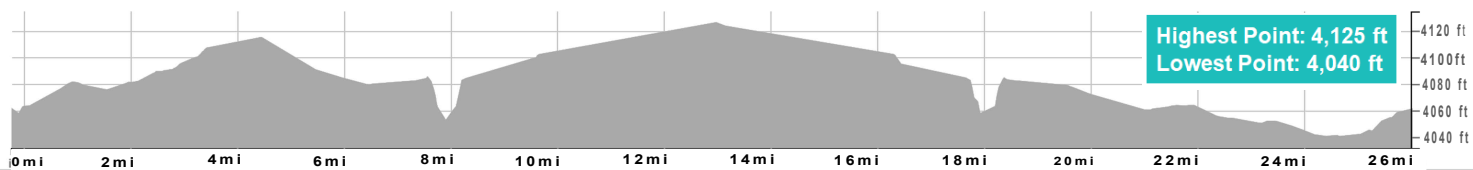

HOLLOWMAN ACE OF RACES MARATHON

Legend

- Sports Drink & Water
- Fruits
- GU Energy Gel
- Portable Restroom
- Medical Station
- Mile Marker

Course Directions

*This course was measured using the full width of the road and the Shortest Possible Route (SPR) with the exception of WSMR P Rt 9.

Start on Flight line
 STAY between cones while on Flight line
 RIGHT off of flight line where cones indicate
 PASS thru Gate MV-5 into parking lot
 EXIT RIGHT out of parking lot on E Delaware Ave
 LEFT onto 1st St
 LEFT onto Arizona
 LEFT onto Creosote Ave
 Right onto Sabre Rd
 Left onto Douglas RD
 Right onto WSMR P Rt 9

*Upon entering, runners will stay in Right most lane while running NORTH
 DO NOT CROSS CENTER LINE
 U-TURN 60m after 846 Test Squadron sign
 RETURN South on WSMR P Rt 9 to Douglas intesection
 CONT South onto Kelly Rd
 FOLLOW Kelly Rd around to 49'er Ave
 Right turn at 49'er Ave
 LEFT at round about to W 11th st
 Straight on W 11TH ST
 RIGHT onto W Delaware Ave
 LEFT onto 9th st run thru Gate to Flight line
 Finish line on Flight Line.