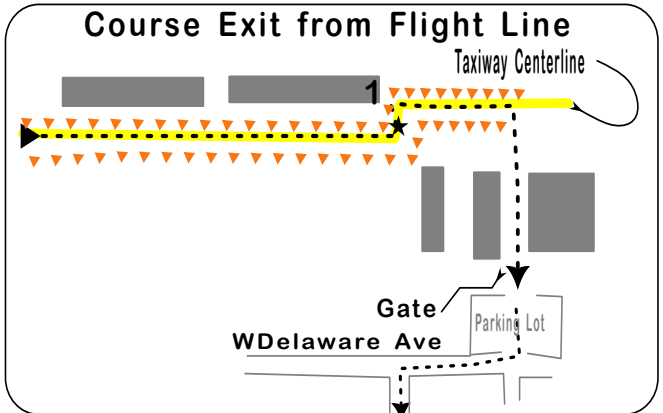

HOLLOWMAN ACE OF RACES MARATHON

Legend

- Sports Drink & Water
- Fruits
- GU Energy Gel
- Portable Restroom
- Medical Station
- Mile Marker

Course Directions

*This course was measured using the full width of the road and the Shortest Possible Route (SPR) with the exception of WSMR P Rt 9.

Start on Flight line
 STAY between cones while on Flight line
 RIGHT off of flight line where cones indicate
 PASS thru Gate MV-5 into parking lot
 EXIT RIGHT out of parking lot on E Delaware Ave
 LEFT onto 1st St
 LEFT onto Arizona
 LEFT onto Creosote Ave
 Right onto Sabre Rd
 Left onto Douglas RD
 Right onto WSMR P Rt 9

*Upon entering, runners will stay in Right most lane while running NORTH
 DO NOT CROSS CENTER LINE
 U-TURN 60m after 846 Test Squadron sign
 RETURN South on WSMR P Rt 9 to Douglas intesection
 CONT South onto Kelly Rd
 FOLLOW Kelly Rd around to 49'er Ave
 Right turn at 49'er Ave
 LEFT at round about to W 11th st
 Straight on W 11TH ST
 RIGHT onto W Delaware Ave
 LEFT onto 9th st run thru Gate to Flight line
 Finish line on Flight Line.