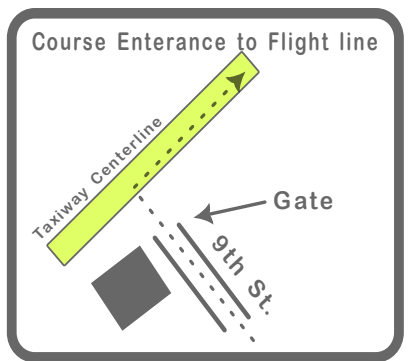

HOLLOWMAN ACE OF RACES MARATHON

Legend

- Sports Drink & Water
- Fruits
- GU Energy Gel
- Portable Restroom
- Medical Station
- Mile Marker

Course Directions

*This course was measured using the full width of the road and the Shortest Possible Route (SPR) with the exception of WSMR P Rt 9.

Start on Flight line
 STAY between cones while on Flight line
 RIGHT off of flight line where cones indicate
 PASS thru Gate MV-5 into parking lot
 EXIT RIGHT out of parking lot on E Delaware Ave
 LEFT onto 1st St
 LEFT onto Arizona
 LEFT onto Creosote Ave
 Right onto Sabre Rd
 Left onto Douglas RD
 Right onto WSMR P Rt 9

*Upon entering, runners will stay in Right most lane while running NORTH
 DO NOT CROSS CENTER LINE
 U-TURN 60m after 846 Test Squadron sign
 RETURN South on WSMR P Rt 9 to Douglas intesection
 CONT South onto Kelly Rd
 FOLLOW Kelly Rd around to 49'er Ave
 Right turn at 49'er Ave
 LEFT at round about to W 11th st
 Straight on W 11TH ST
 RIGHT onto W Delaware Ave
 LEFT onto 9th st run thru Gate to Flight line
 Finish line on Flight Line.