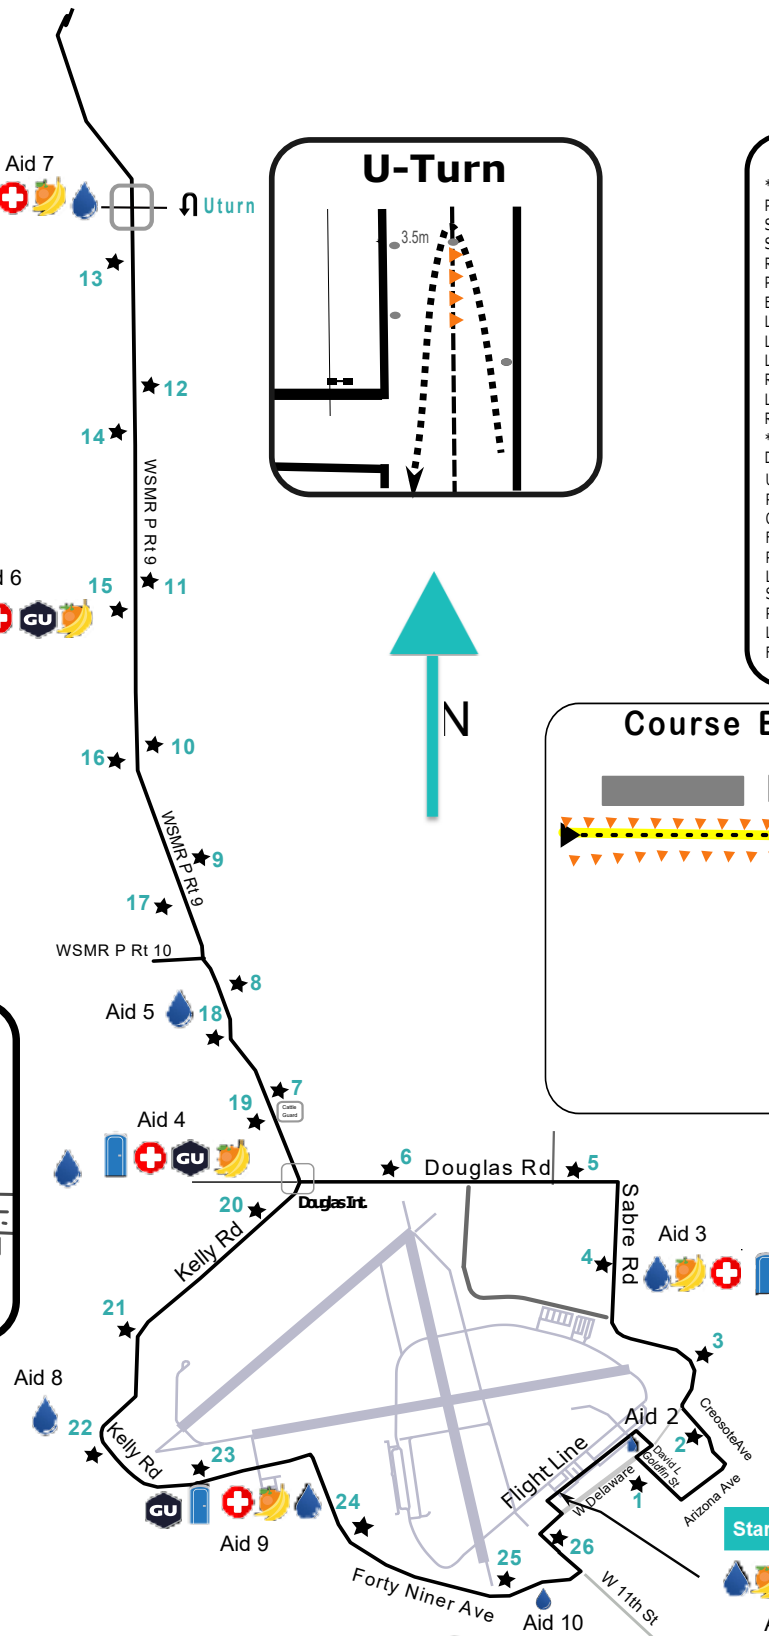

HOLLOWMAN ACE OF RACES MARATHON

Legend

- Sports Drink & Water
- Fruits
- GU Energy Gel
- Portable Restroom
- Medical Station
- Mile Marker

Course Directions

*This course was measured using the full width of the road and the Shortest Possible Route (SPR) with the exception of WSMR P Rt 9.

Start on Flight line
 STAY between cones while on Flight line
 RIGHT off of flight line where cones indicate
 PASS thru Gate MV-5 into parking lot
 EXIT RIGHT out of parking lot on E Delaware Ave
 LEFT onto 1st St
 LEFT onto Arizona
 LEFT onto Creosote Ave
 Right onto Sabre Rd
 Left onto Douglas RD
 Right onto WSMR P Rt 9

*Upon entering, runners will stay in Right most lane while running NORTH
 DO NOT CROSS CENTER LINE
 U-TURN 60m after 846 Test Squadron sign
 RETURN South on WSMR P Rt 9 to Douglas intesection
 CONT South onto Kelly Rd
 FOLLOW Kelly Rd around to 49'er Ave
 Right turn at 49'er Ave
 LEFT at round about to W 11th st
 Straight on W 11TH ST
 RIGHT onto W Delaware Ave
 LEFT onto 9th st run thru Gate to Flight line
 Finish line on Flight Line.