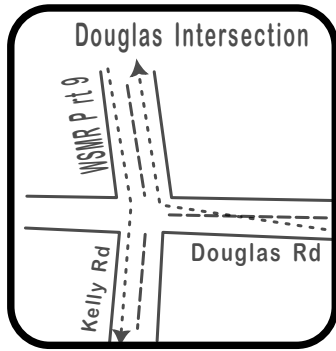

HOLLOWMAN ACE OF RACES MARATHON

Legend

- Sports Drink & Water
- Fruits
- GU Energy Gel
- Portable Restroom
- Medical Station
- Mile Marker

Course Directions

*This course was measured using the full width of the road and the Shortest Possible Route (SPR) with the exception of WSMR P Rt 9.

Start on Flight line
 STAY between cones while on Flight line
 RIGHT off of flight line where cones indicate
 PASS thru Gate MV-5 into parking lot
 EXIT RIGHT out of parking lot on E Delaware Ave
 LEFT onto 1st St
 LEFT onto Arizona
 LEFT onto Creosote Ave
 Right onto Sabre Rd
 Left onto Douglas RD
 Right onto WSMR P Rt 9

*Upon entering, runners will stay in Right most lane while running NORTH
 DO NOT CROSS CENTER LINE
 U-TURN 60m after 846 Test Squadron sign
 RETURN South on WSMR P Rt 9 to Douglas intesection
 CONT South onto Kelly Rd
 FOLLOW Kelly Rd around to 49'er Ave
 Right turn at 49'er Ave
 LEFT at round about to W 11th st
 Straight on W 11TH ST
 RIGHT onto W Delaware Ave
 LEFT onto 9th st run thru Gate to Flight line
 Finish line on Flight Line.