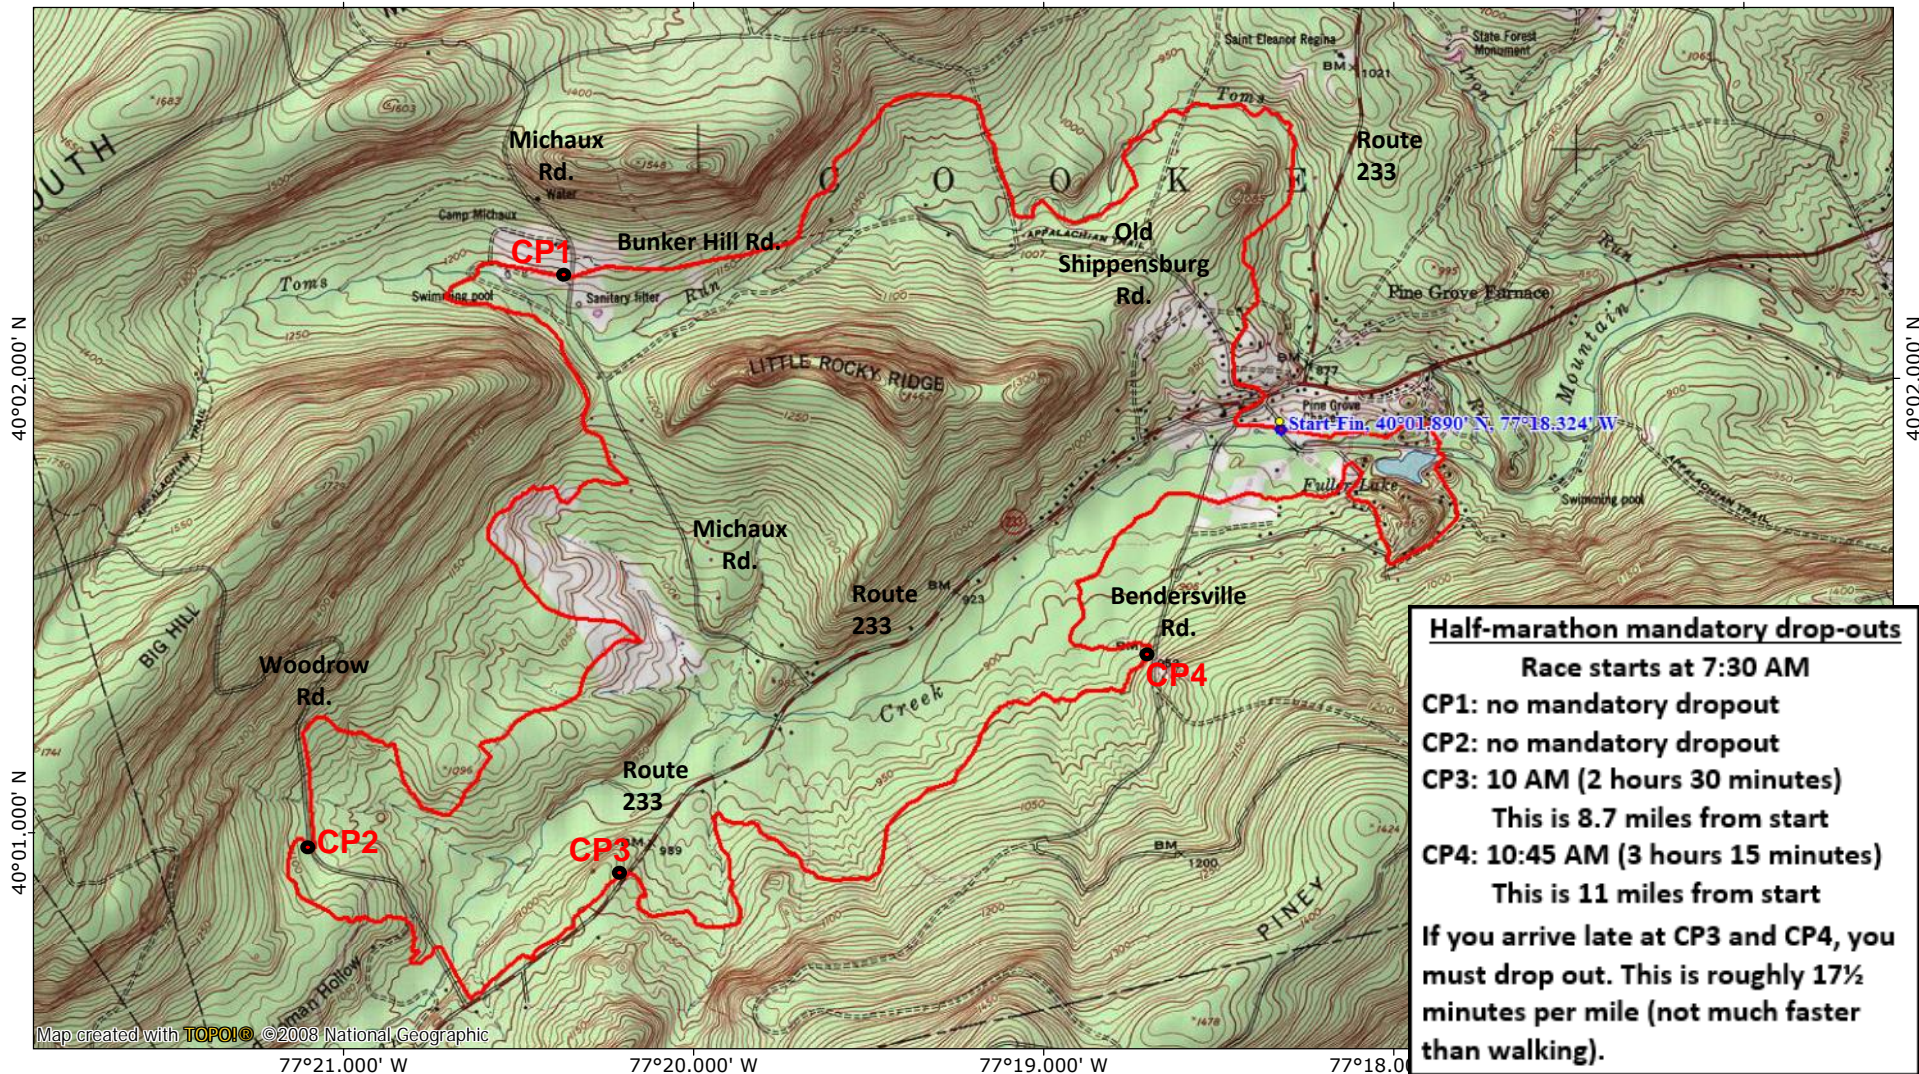

TOPO! map printed from "Iron Run Trail Half.tpo"

77°21.000' W

77°20.000' W

77°19.000' W

77°18.000' W

WGS84 77°17.000' W

# CHARCOAL CHALLENGE 5K

After half-marathon Checkpoint 4, half-marathon and 5k courses overlap.