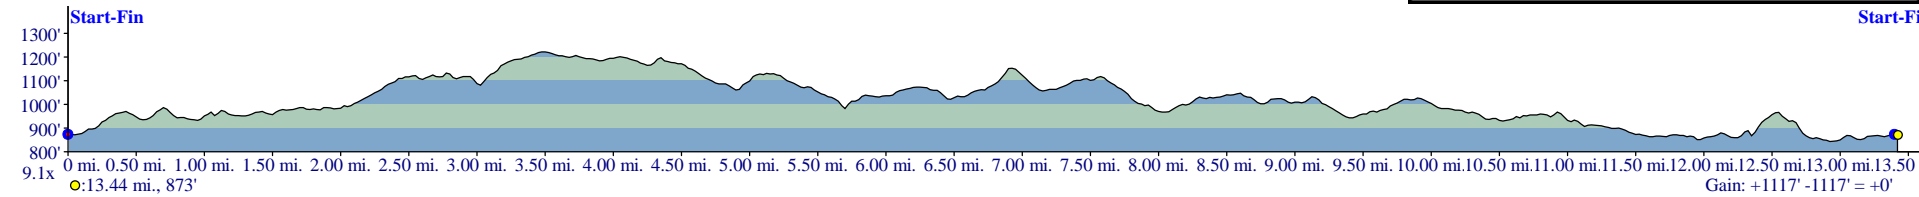

TOPO! map printed from "Iron Run Trail Half.tpo"

77°21.000' W

77°20.000' W

77°19.000' W

77°18.000' W

WGS84 77°17.000' W

# CHARCOAL CHALLENGE 5K

After half-marathon Checkpoint 4, half-marathon and 5k courses overlap.