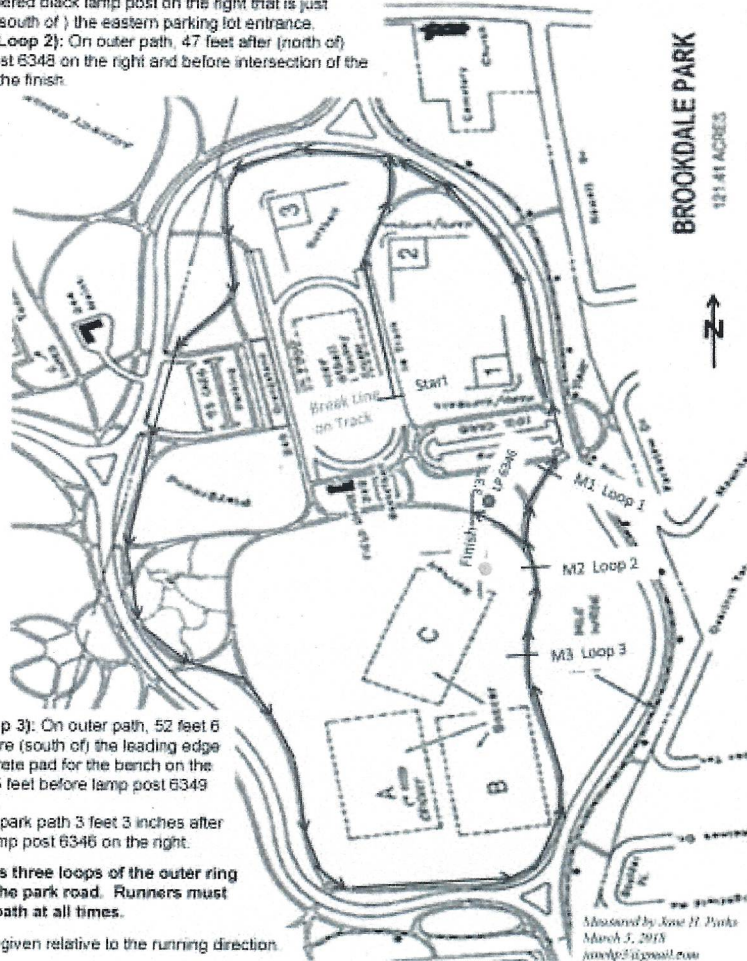

St. Joseph Park
Bloomfield, NJ

NJ18509JHP
Effective March 22, 2018 to Dec 31, 2028

Start: On Brookdale Park track heading north at the green "Break Line" on the east side of the track.
Mile 1 (Loop 1): On outer path, 10 feet after the unnumbered black lamp post on the right that is just before (south of) the eastern parking lot entrance.
Mile 2 (Loop 2): On outer path, 47 feet after (north of) lamp post 6348 on the right and before intersection of the path to the finish.

Mile 3 (Loop 3): On outer path, 52 feet 6 inches before (south of) the leading edge of the concrete pad for the bench on the right and 85 feet before lamp post 6349 on the right.
Finish: On park path 3 feet 3 inches after (west of) lamp post 6346 on the right.

The course is three loops of the outer ring path inside the park road. Runners must stay on the path at all times.

All marks are given relative to the running direction.

Measured by Anne H. Parks
March 3, 2013
anneh@tiscali.com