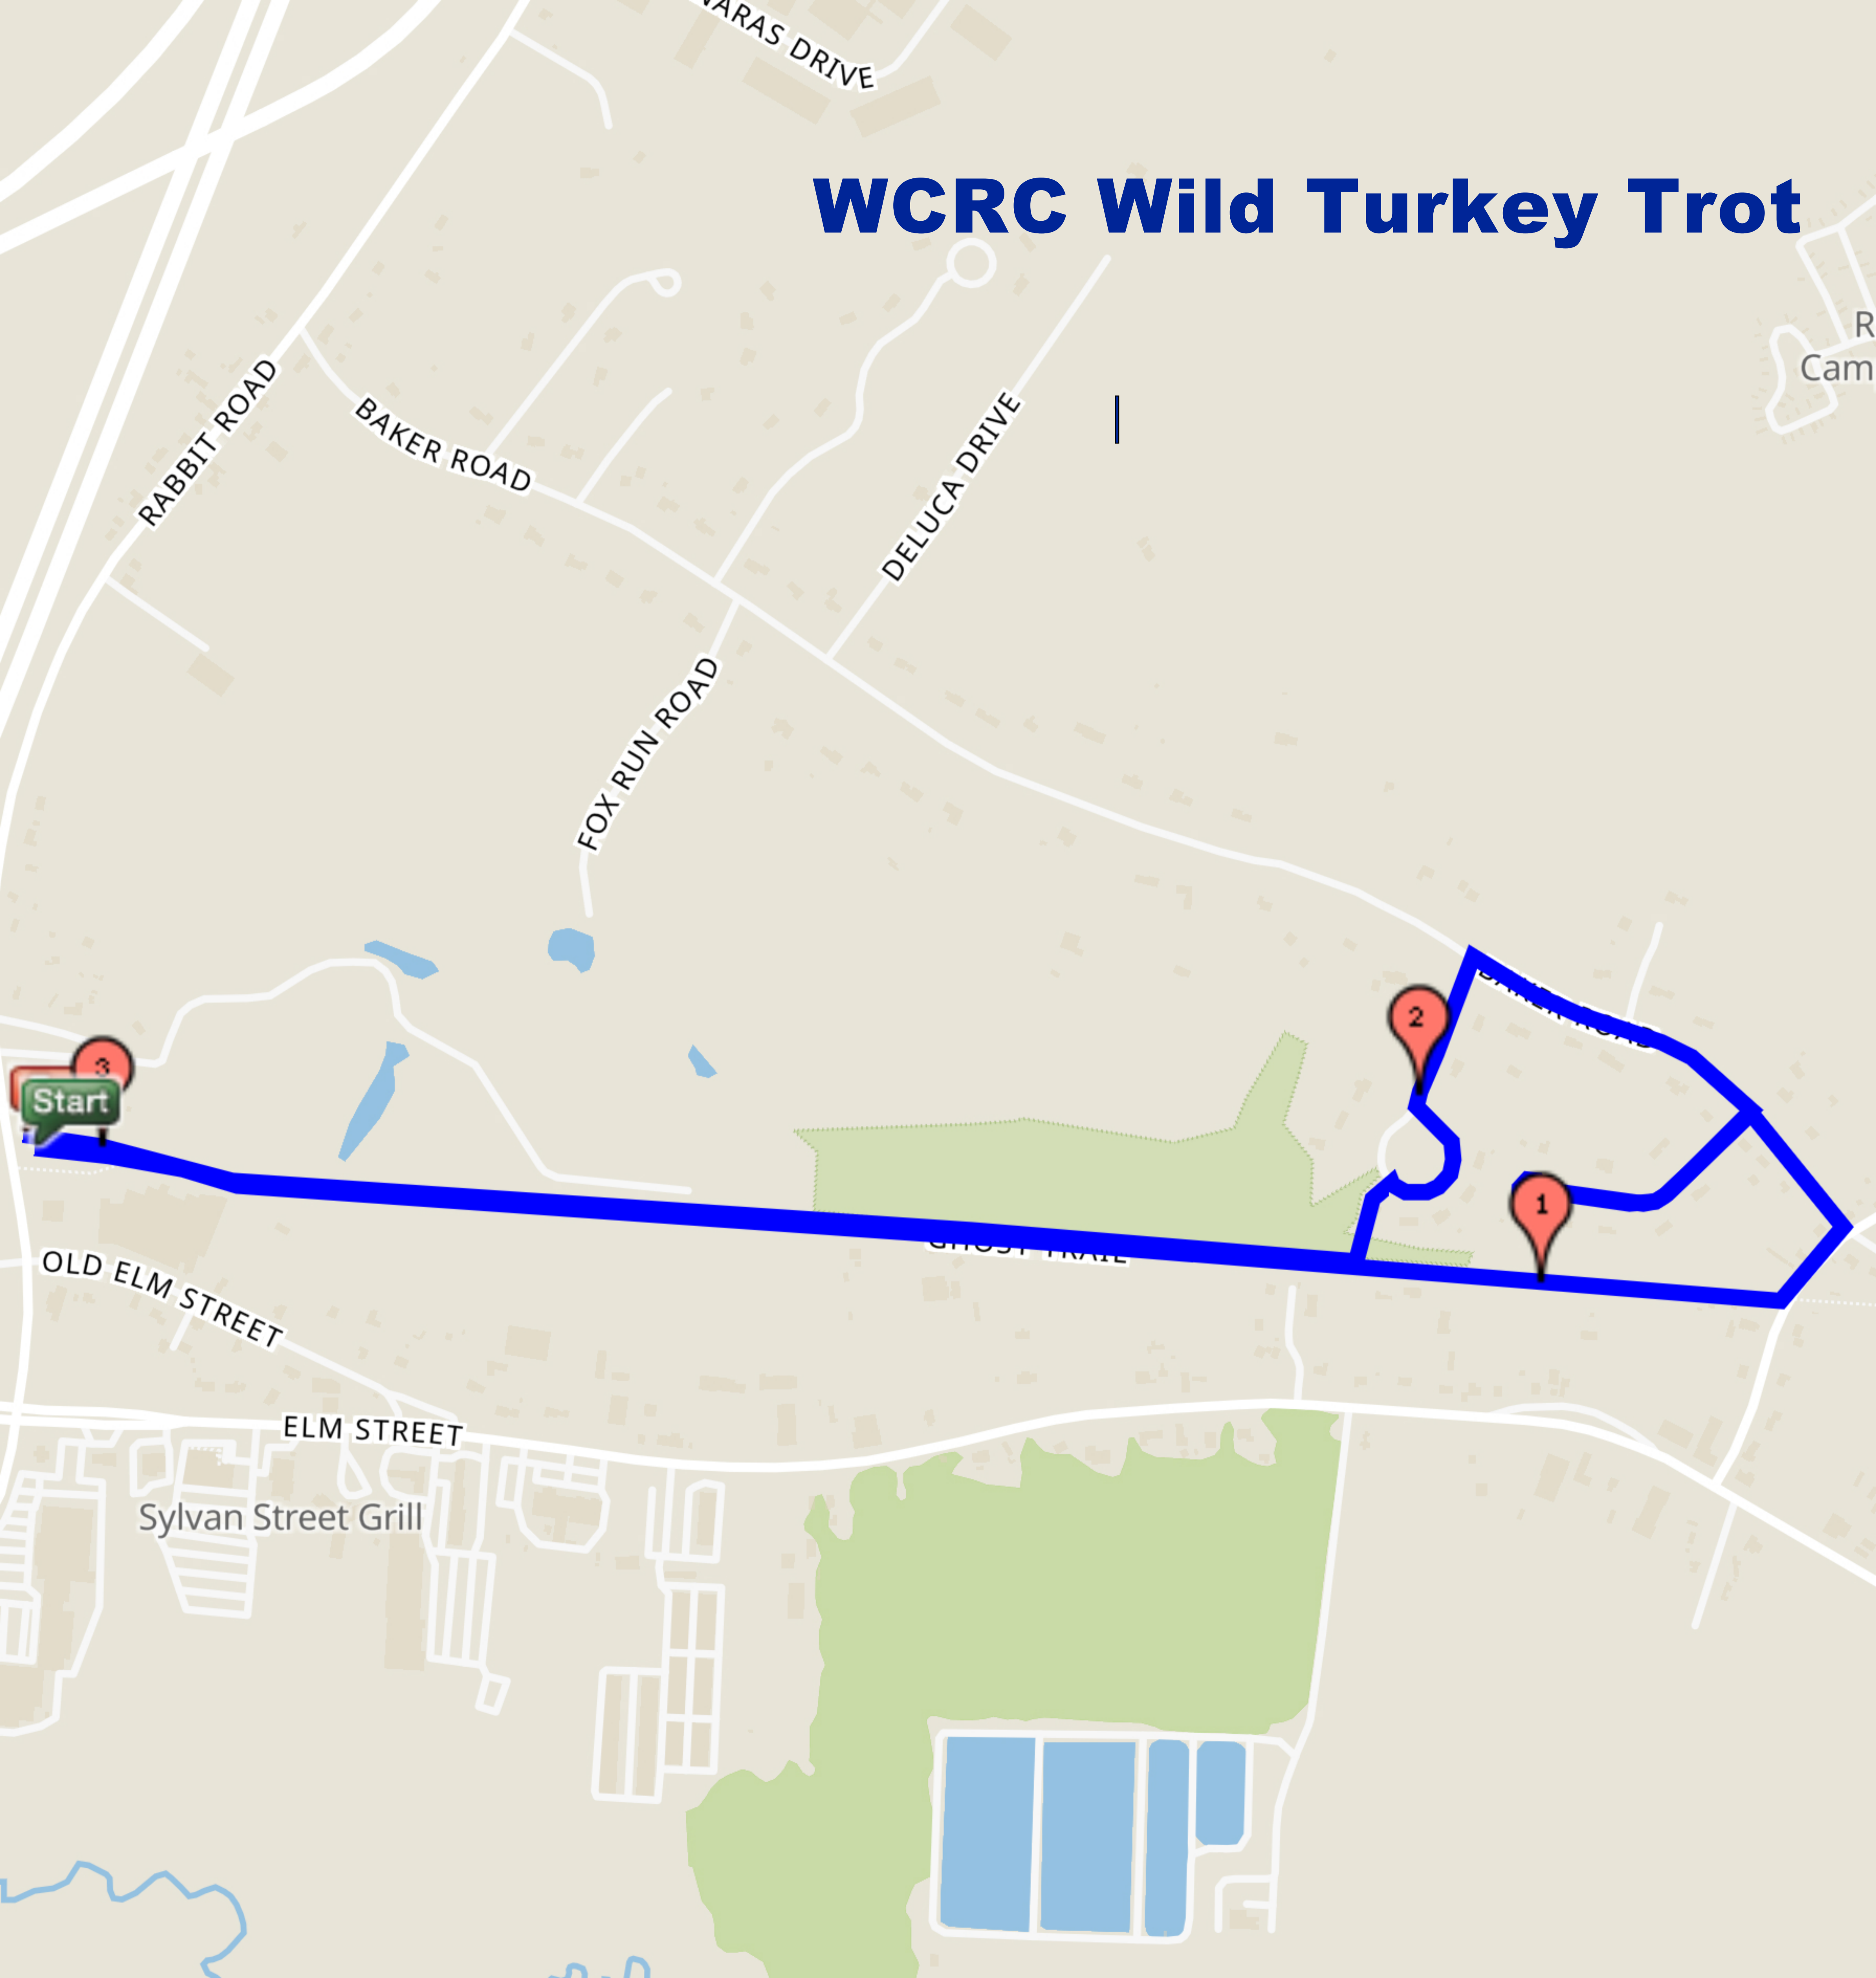

WCRC Wild Turkey Trot

Start

3

2

1

OLD ELM STREET

ELM STREET

Sylvan Street Grill

RABBIT ROAD

BAKER ROAD

FOX RUN ROAD

DELUCA DRIVE

VARAS DRIVE

R
Cam