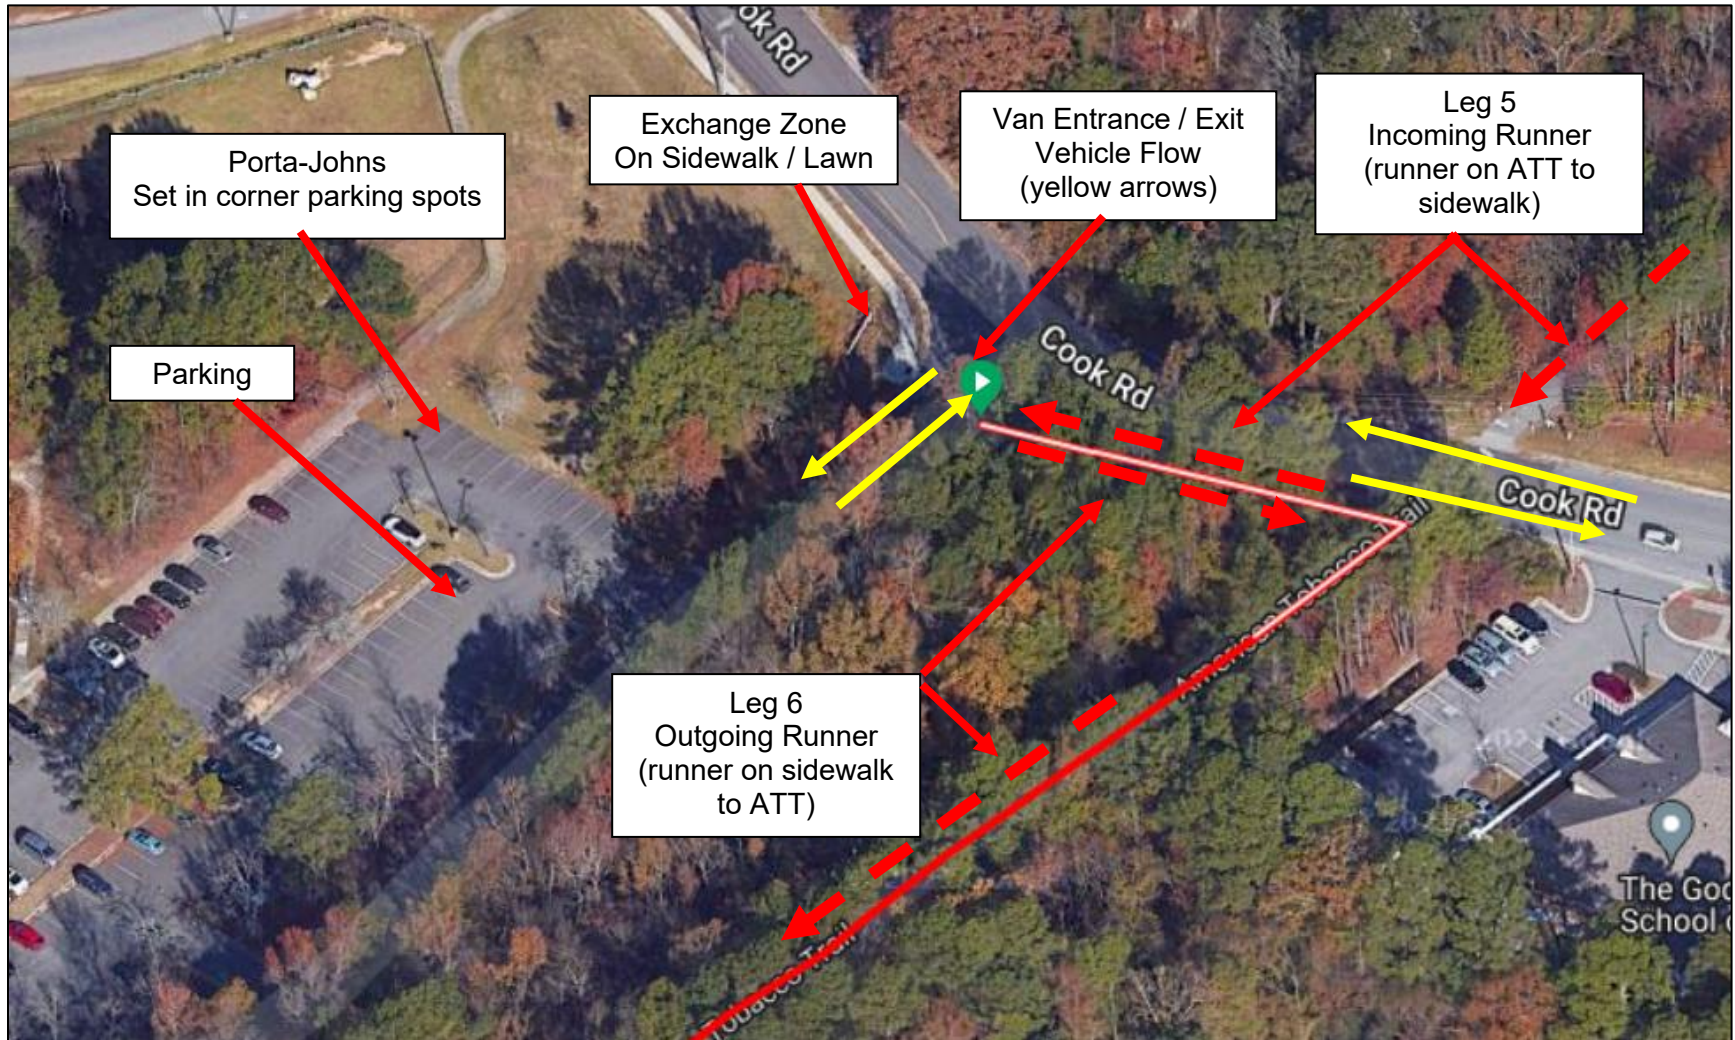

Tobacco Road Relay  
EZ 2  
Jacobs Glass  
4915 Hillsborough Rd, Durham  
Gravel parking lot on the corner of Hillsborough Rd & 751

Tobacco Road Relay  
EZ 3  
Rose of Sharon Baptist Church  
4109 Guess Rd, Durham

Tobacco Road Relay  
EZ 4  
Trinity Avenue Presbyterian Church  
927 West Trinity Ave, Durham

Tobacco Road Relay  
EZ 5  
Southwest Elementary School  
2320 Cook Rd, Durham

Tobacco Road Relay  
EZ 6  
American Tobacco Trail  
Scott King Road Parking Area  
602 Scott King Rd, Durham: