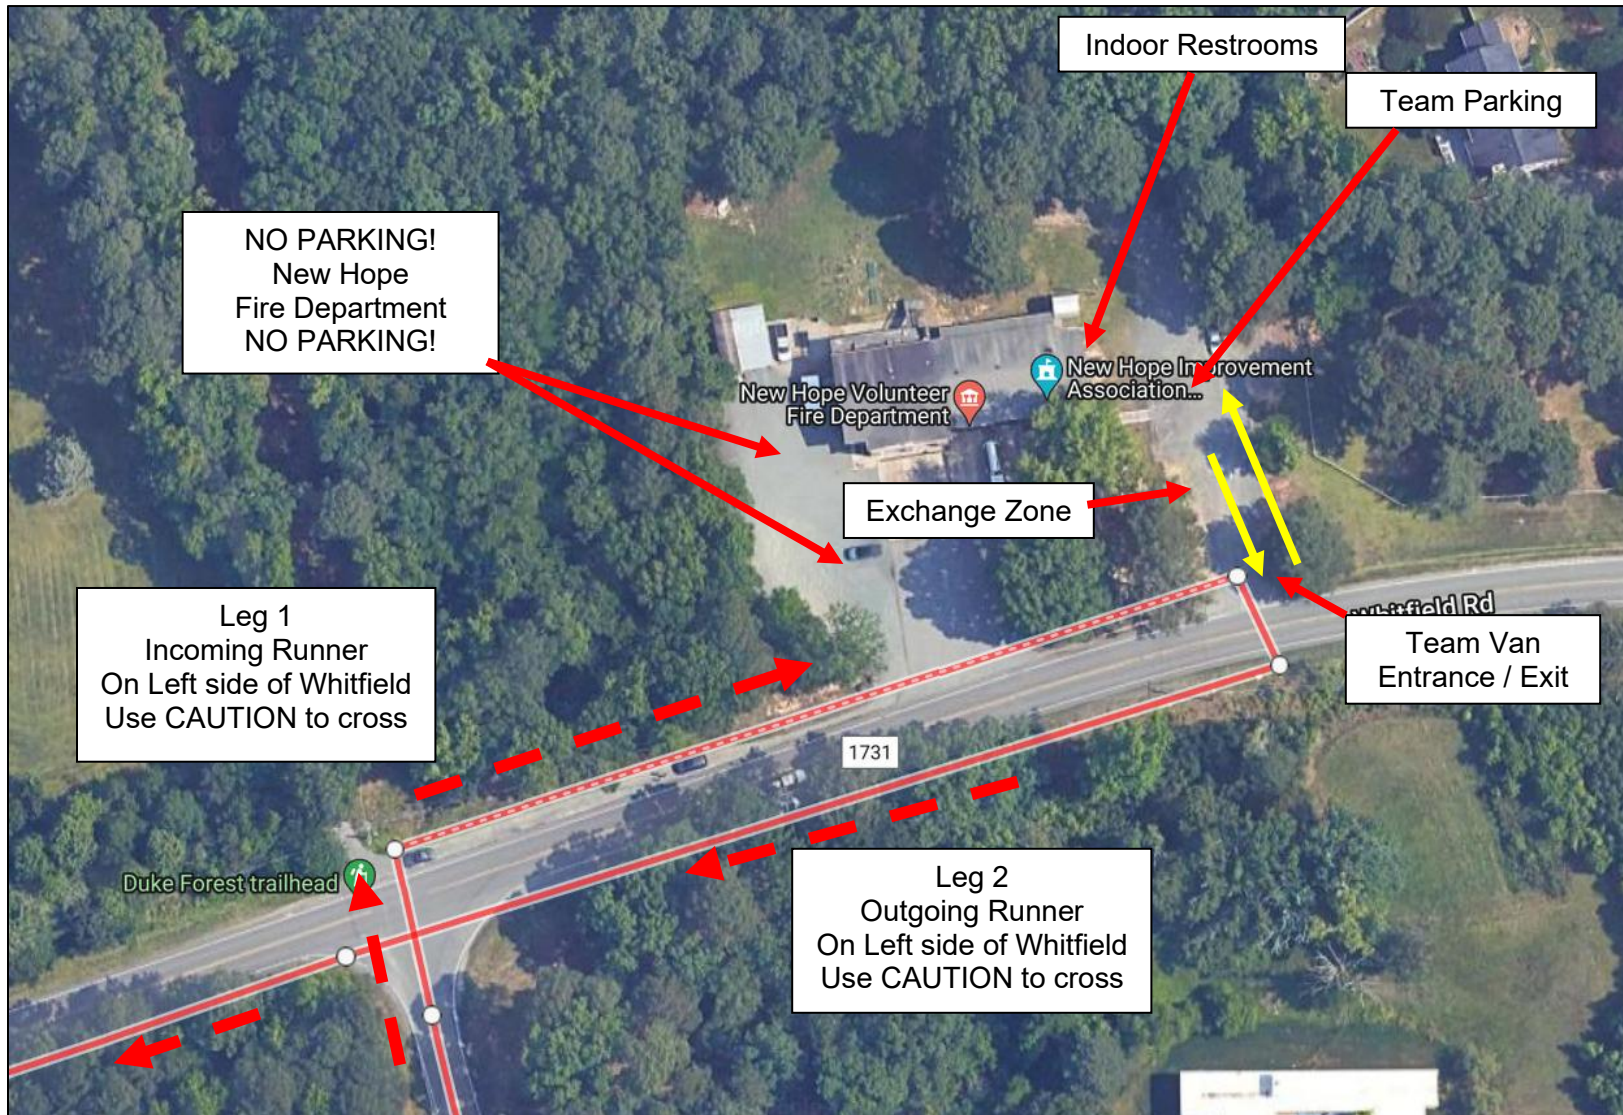

Tobacco Road Relay  
EZ 2  
Jacobs Glass  
4915 Hillsborough Rd, Durham  
Gravel parking lot on the corner of Hillsborough Rd & 751

Tobacco Road Relay  
EZ 3  
Rose of Sharon Baptist Church  
4109 Guess Rd, Durham

# Tobacco Road Relay

EZ 7

White Oak Church Rd, American Tobacco Trail Parking Lot

1305 White Oak Church Rd, Apex

Tobacco Road Relay  
EZ 8  
Davis Drive Middle School  
2101 Davis Dr, Cary

Tobacco Road Relay  
EZ 9  
Grace Bible Fellowship  
9043 Chapel Hill Rd, Cary