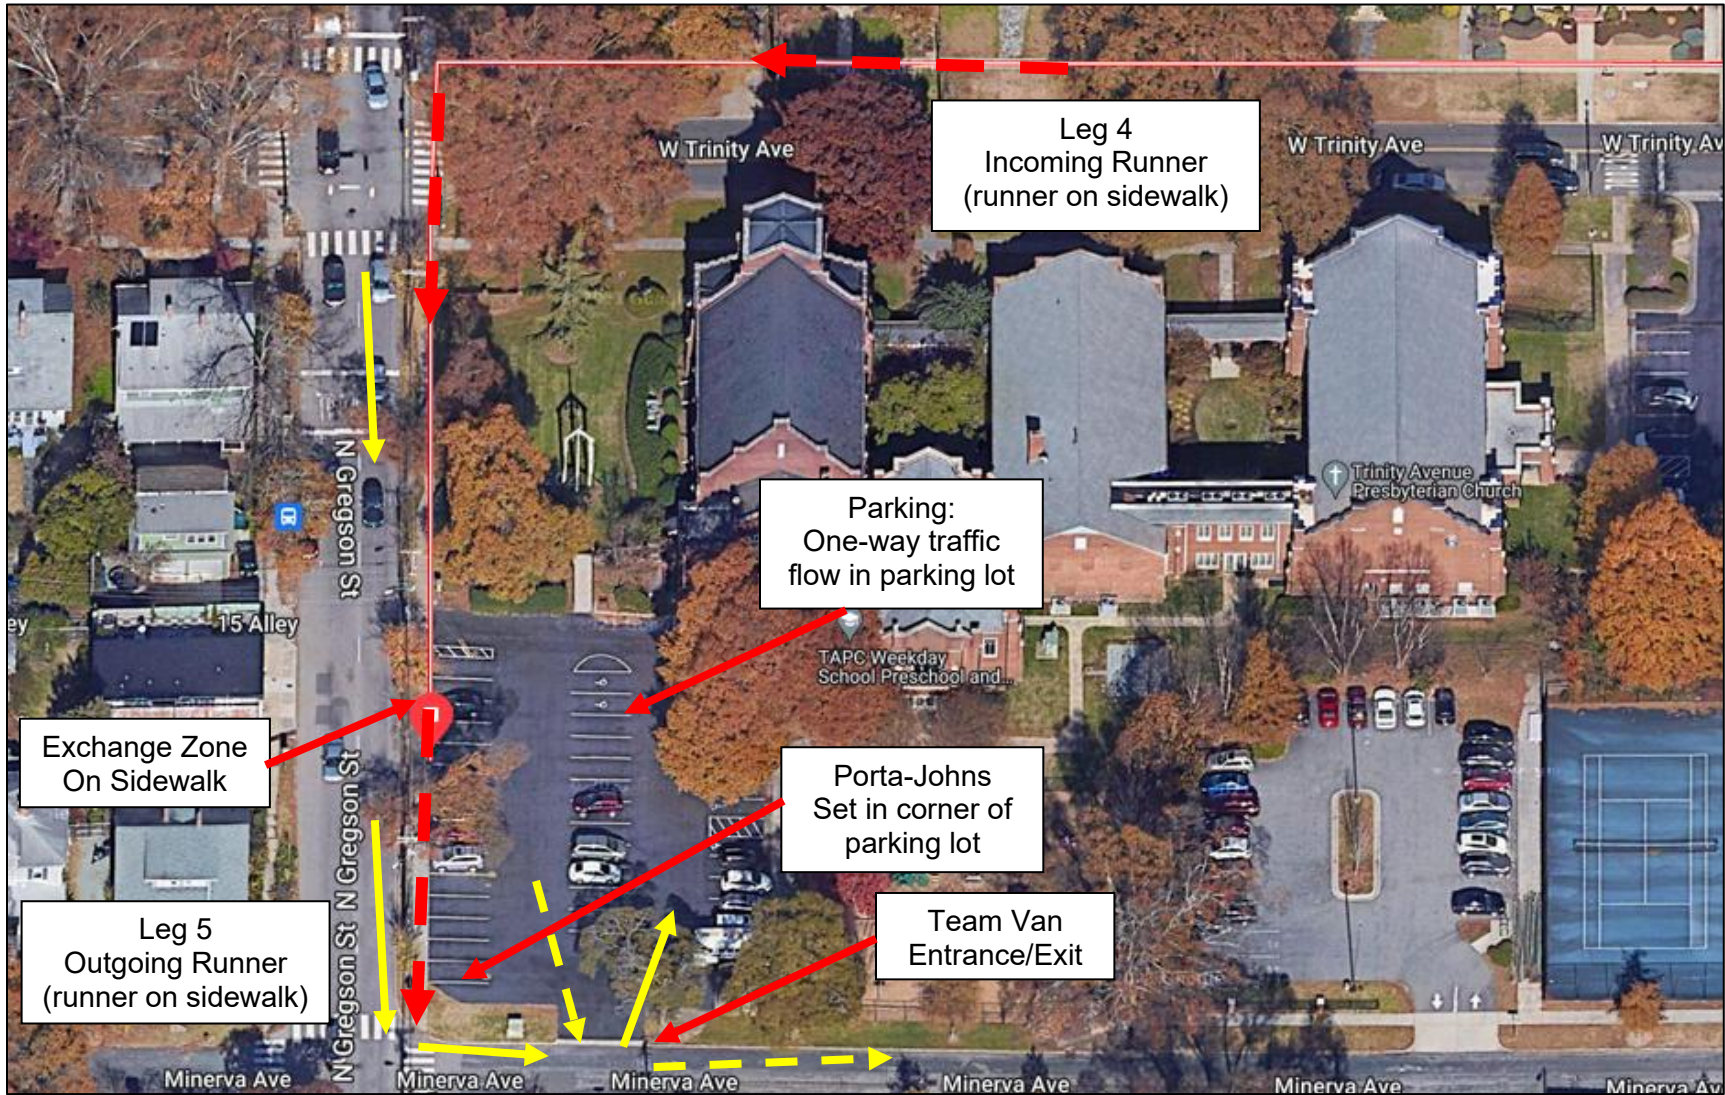

Tobacco Road Relay  
Start  
Orange County Southern Human Services Center  
2501 Homestead Rd, Chapel Hill

Tobacco Road Relay  
EZ 1  
New Hope Improvement Association  
4014 Whitfield Rd, Chapel Hill, NC 27514

Tobacco Road Relay  
EZ 2  
Jacobs Glass  
4915 Hillsborough Rd, Durham  
Gravel parking lot on the corner of Hillsborough Rd & 751

Tobacco Road Relay  
EZ 3  
Rose of Sharon Baptist Church  
4109 Guess Rd, Durham

Tobacco Road Relay  
EZ 4  
Trinity Avenue Presbyterian Church  
927 West Trinity Ave, Durham

Tobacco Road Relay  
EZ 5  
Southwest Elementary School  
2320 Cook Rd, Durham

Tobacco Road Relay  
EZ 6  
American Tobacco Trail  
Scott King Road Parking Area  
602 Scott King Rd, Durham:

# Tobacco Road Relay

EZ 7

White Oak Church Rd, American Tobacco Trail Parking Lot

1305 White Oak Church Rd, Apex

Tobacco Road Relay  
EZ 8  
Davis Drive Middle School  
2101 Davis Dr, Cary

Tobacco Road Relay  
EZ 9  
Grace Bible Fellowship  
9043 Chapel Hill Rd, Cary