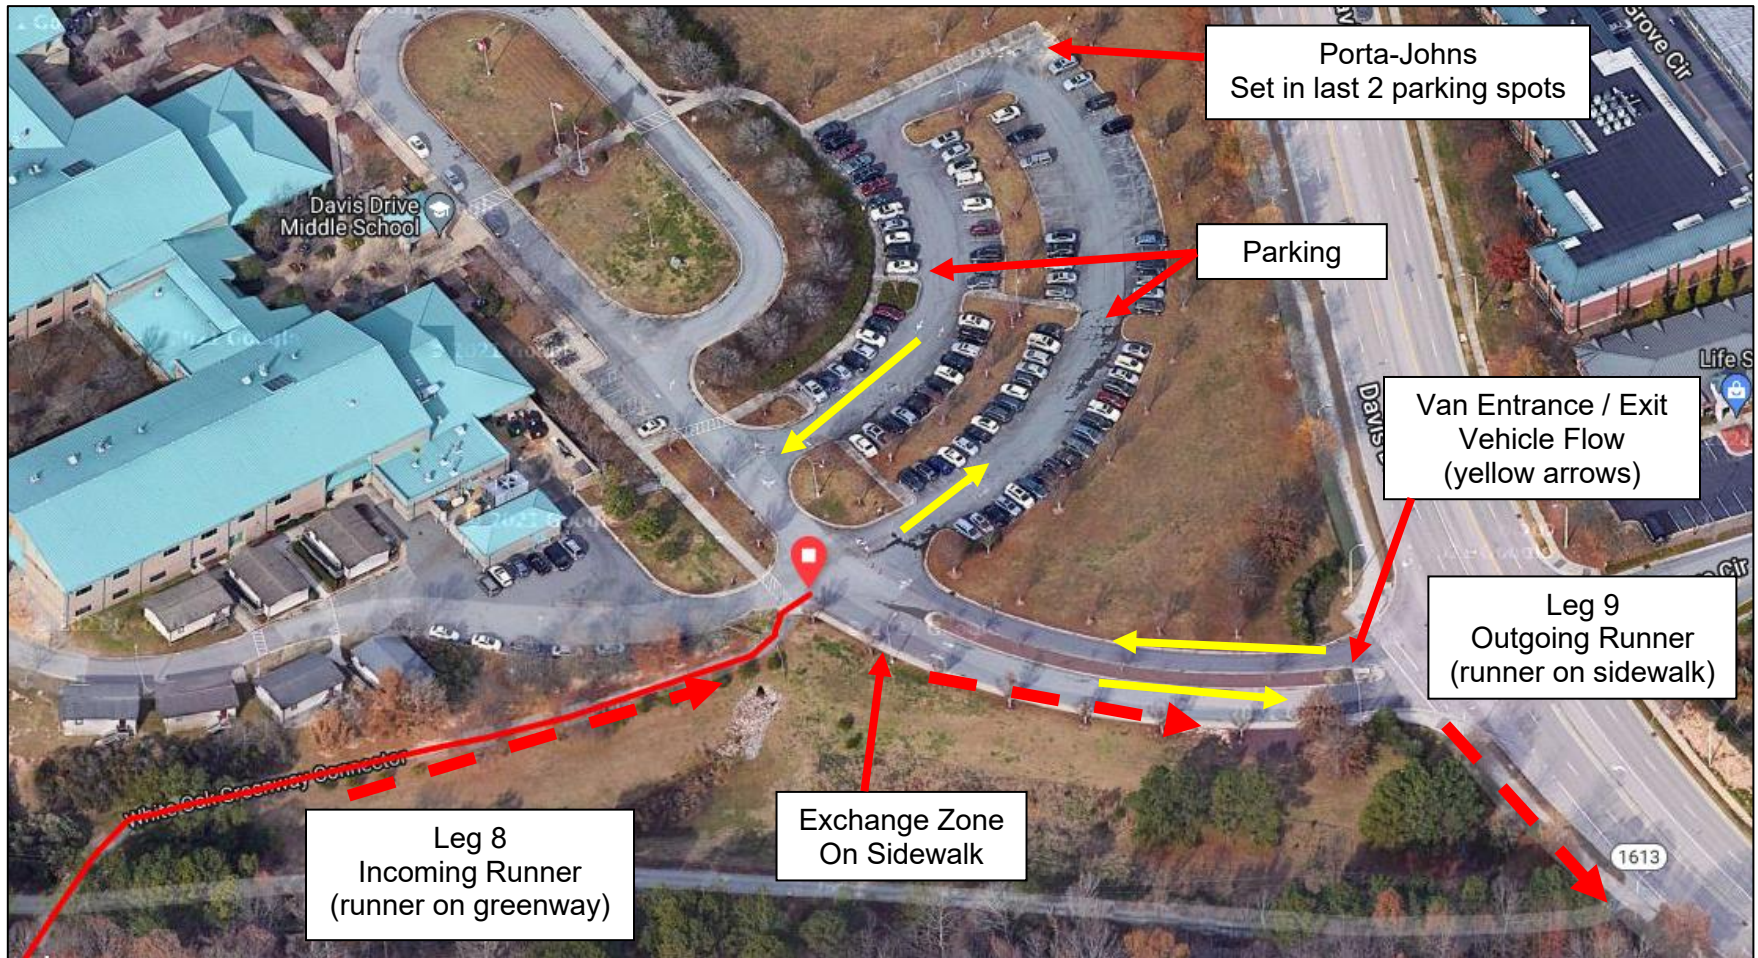

# Tobacco Road Relay

EZ 7

White Oak Church Rd, American Tobacco Trail Parking Lot

1305 White Oak Church Rd, Apex

Tobacco Road Relay  
EZ 8  
Davis Drive Middle School  
2101 Davis Dr, Cary

Tobacco Road Relay  
EZ 9  
Grace Bible Fellowship  
9043 Chapel Hill Rd, Cary