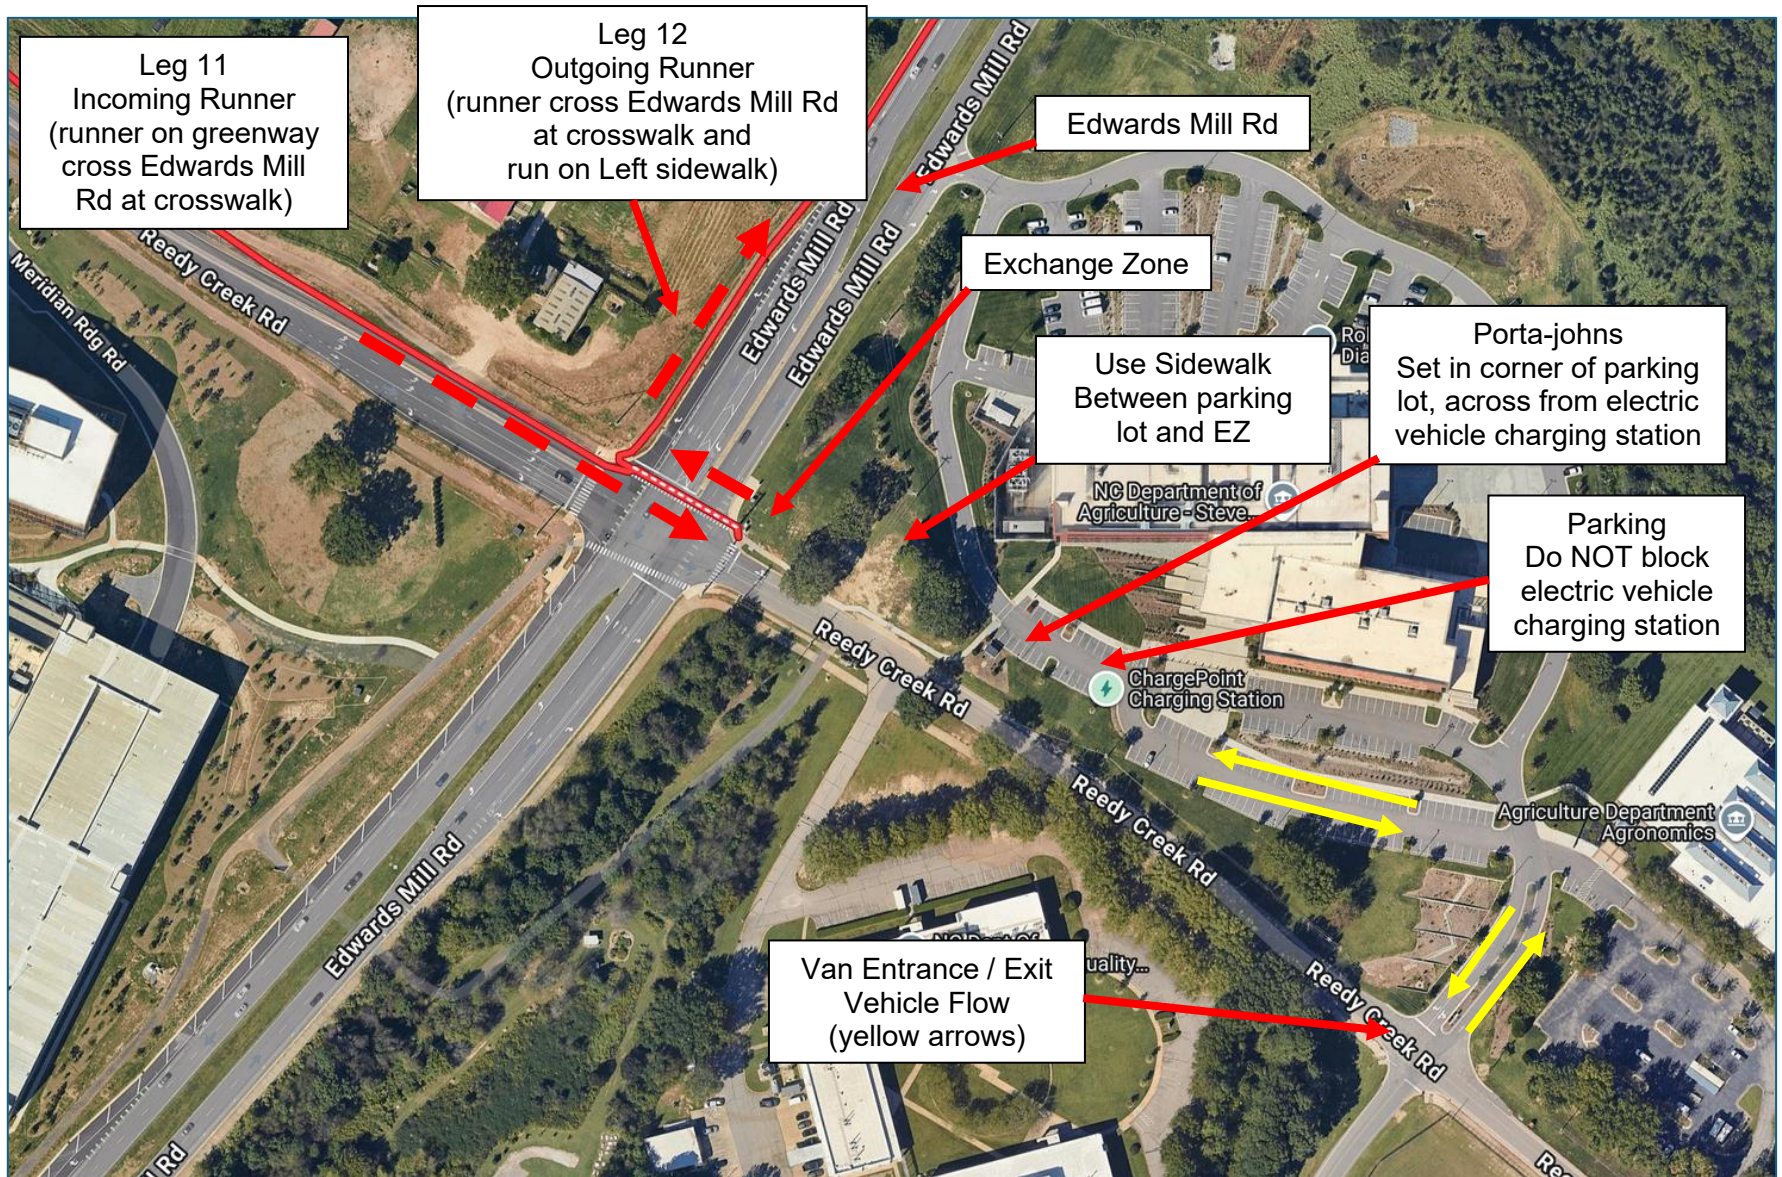

Tobacco Road Relay
EZ 11
Steve Troxler Agricultural Sciences Center
4400 Reedy Creek Rd, Raleigh