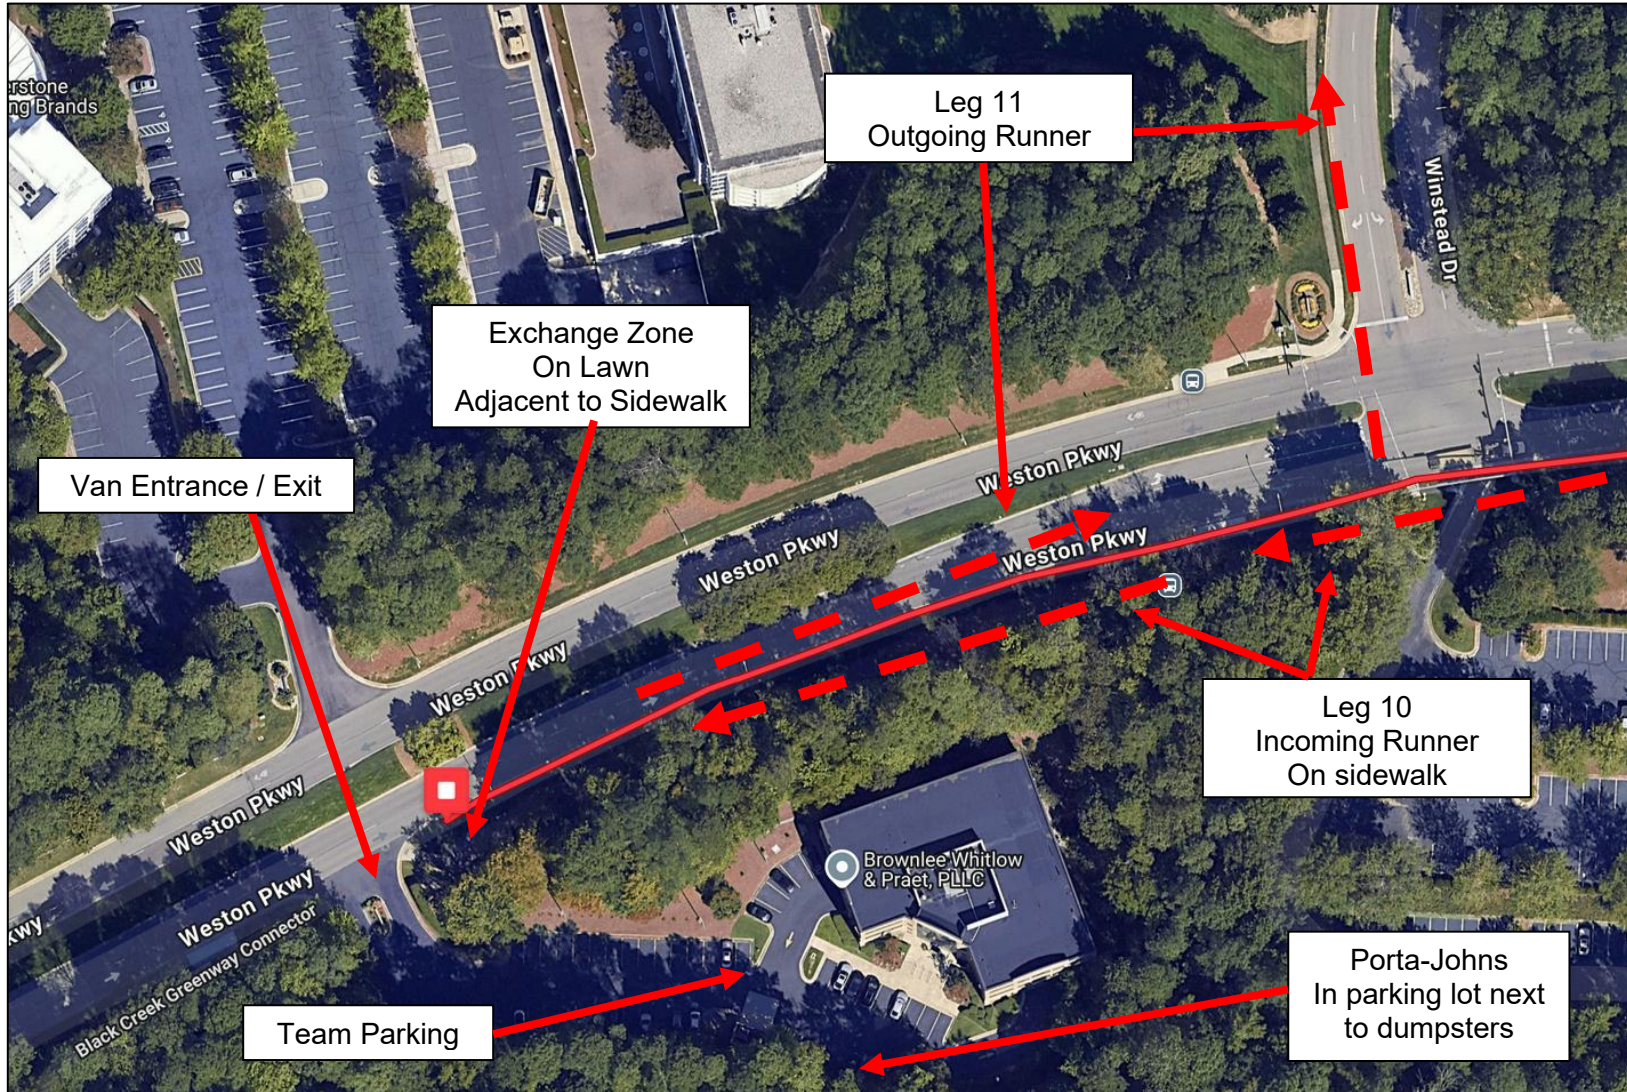

Tobacco Road Relay
EZ 10
5001 Weston Parkway, Cary