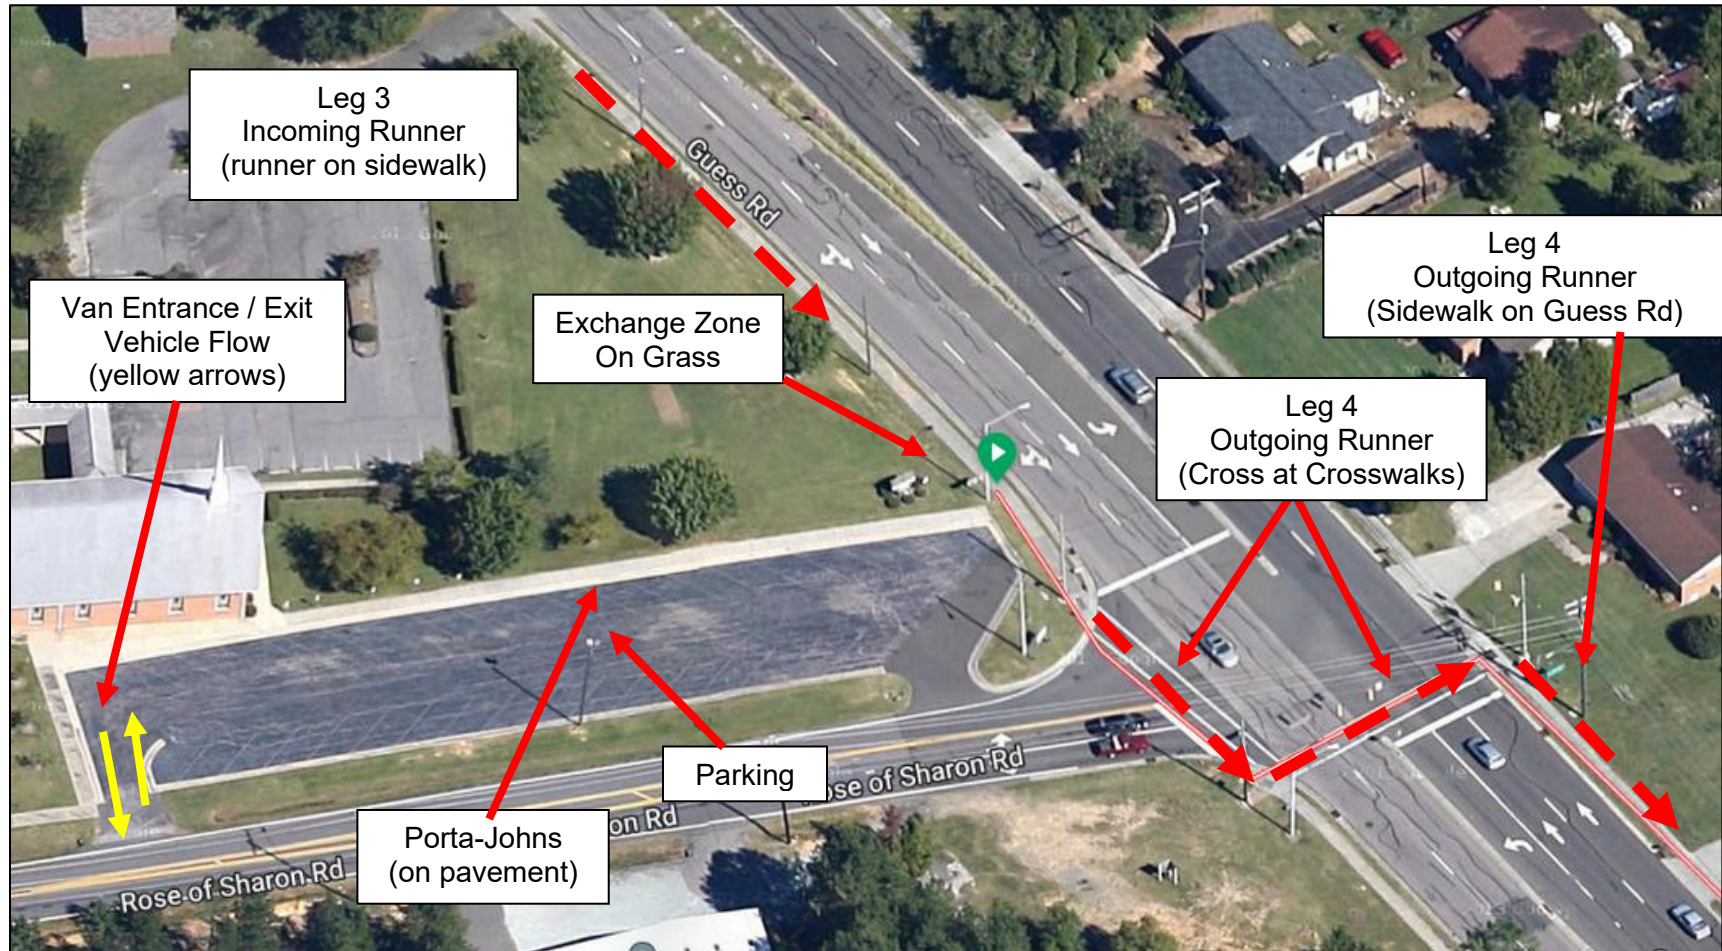

Tobacco Road Relay  
Start  
Orange County Southern Human Services Center  
2501 Homestead Rd, Chapel Hill

Tobacco Road Relay  
EZ 1  
New Hope Improvement Association  
4014 Whitfield Rd, Chapel Hill, NC 27514

Tobacco Road Relay  
EZ 2  
Jacobs Glass  
4915 Hillsborough Rd, Durham  
Gravel parking lot on the corner of Hillsborough Rd & 751

Tobacco Road Relay  
EZ 3  
Rose of Sharon Baptist Church  
4109 Guess Rd, Durham

Tobacco Road Relay  
EZ 4  
Trinity Avenue Presbyterian Church  
927 West Trinity Ave, Durham

Tobacco Road Relay  
EZ 5  
Southwest Elementary School  
2320 Cook Rd, Durham

Tobacco Road Relay  
EZ 6  
American Tobacco Trail  
Scott King Road Parking Area  
602 Scott King Rd, Durham:

# Tobacco Road Relay

EZ 7

White Oak Church Rd, American Tobacco Trail Parking Lot

1305 White Oak Church Rd, Apex

Tobacco Road Relay  
EZ 8  
Davis Drive Middle School  
2101 Davis Dr, Cary

Tobacco Road Relay  
EZ 9  
Grace Bible Fellowship  
9043 Chapel Hill Rd, Cary