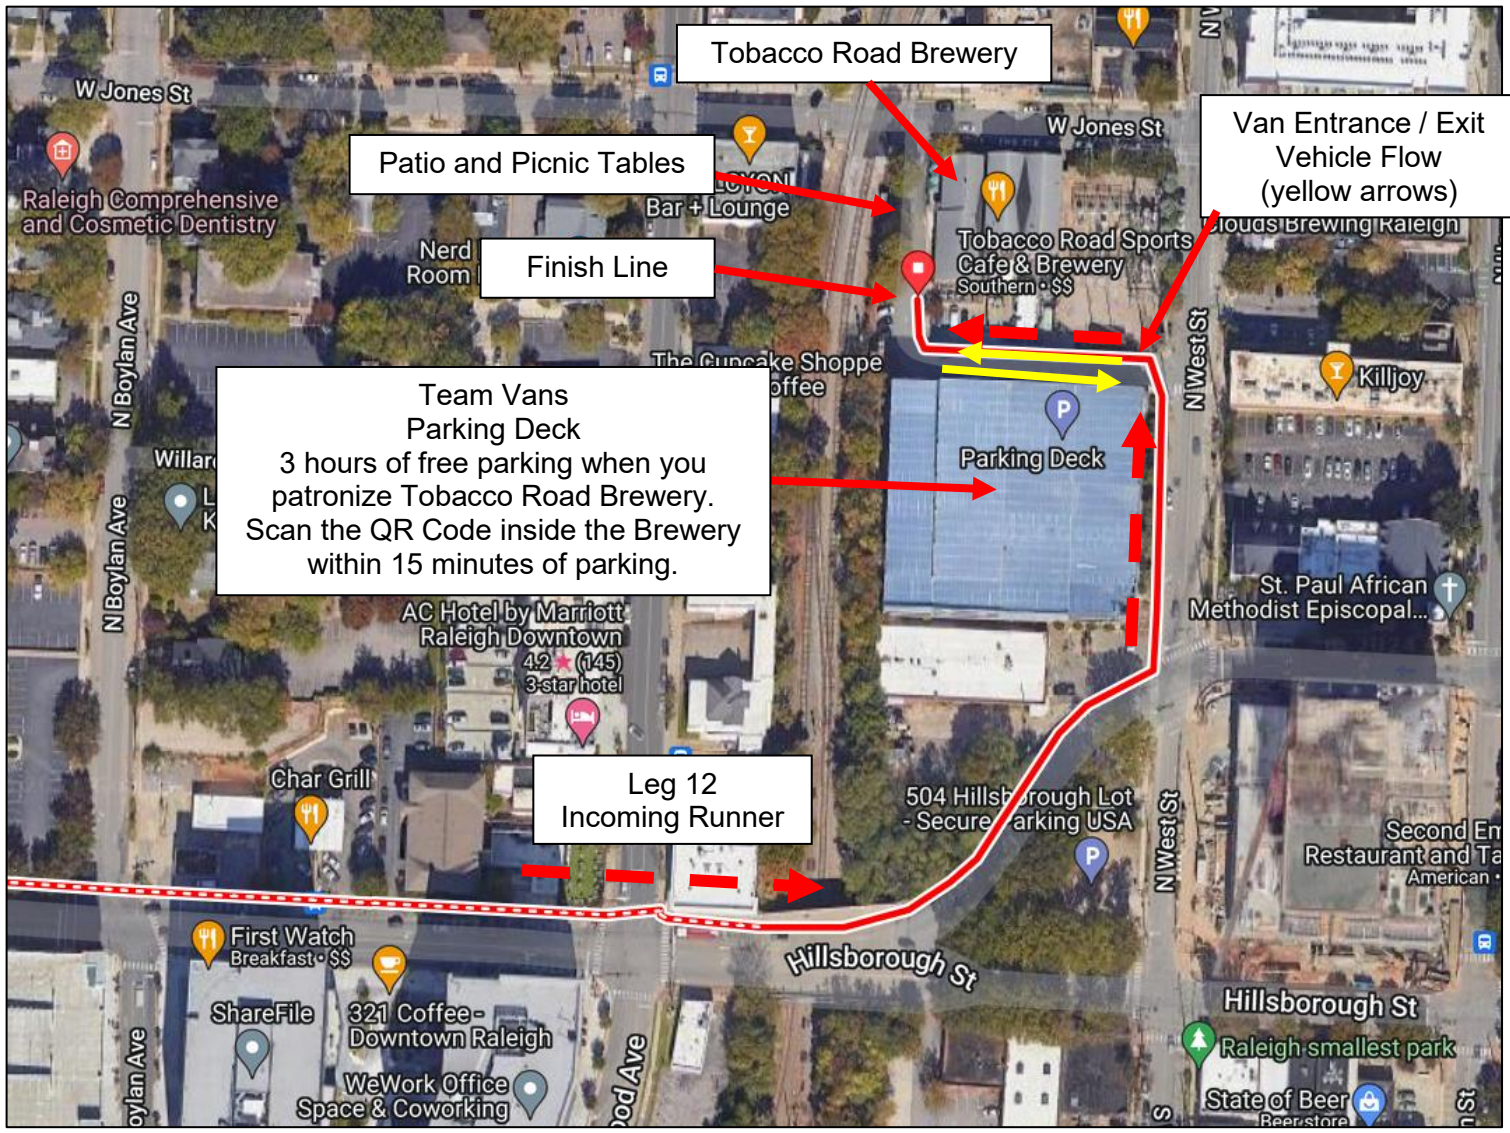

Tobacco Road Relay  
EZ 2  
Jacobs Glass  
4915 Hillsborough Rd, Durham  
Gravel parking lot on the corner of Hillsborough Rd & 751

Tobacco Road Relay  
EZ 3  
Rose of Sharon Baptist Church  
4109 Guess Rd, Durham

Tobacco Road Relay  
EZ 4  
Trinity Avenue Presbyterian Church  
927 West Trinity Ave, Durham

Tobacco Road Relay  
EZ 5  
Southwest Elementary School  
2320 Cook Rd, Durham

Tobacco Road Relay  
EZ 6  
American Tobacco Trail  
Scott King Road Parking Area  
602 Scott King Rd, Durham:

# Tobacco Road Relay

EZ 7

White Oak Church Rd, American Tobacco Trail Parking Lot

1305 White Oak Church Rd, Apex

Tobacco Road Relay  
EZ 8  
Davis Drive Middle School  
2101 Davis Dr, Cary

Tobacco Road Relay  
EZ 9  
Grace Bible Fellowship  
9043 Chapel Hill Rd, Cary

Tobacco Road Relay  
EZ Finish  
Tobacco Road Brewery  
505 W Jones St, Raleigh, NC 27603