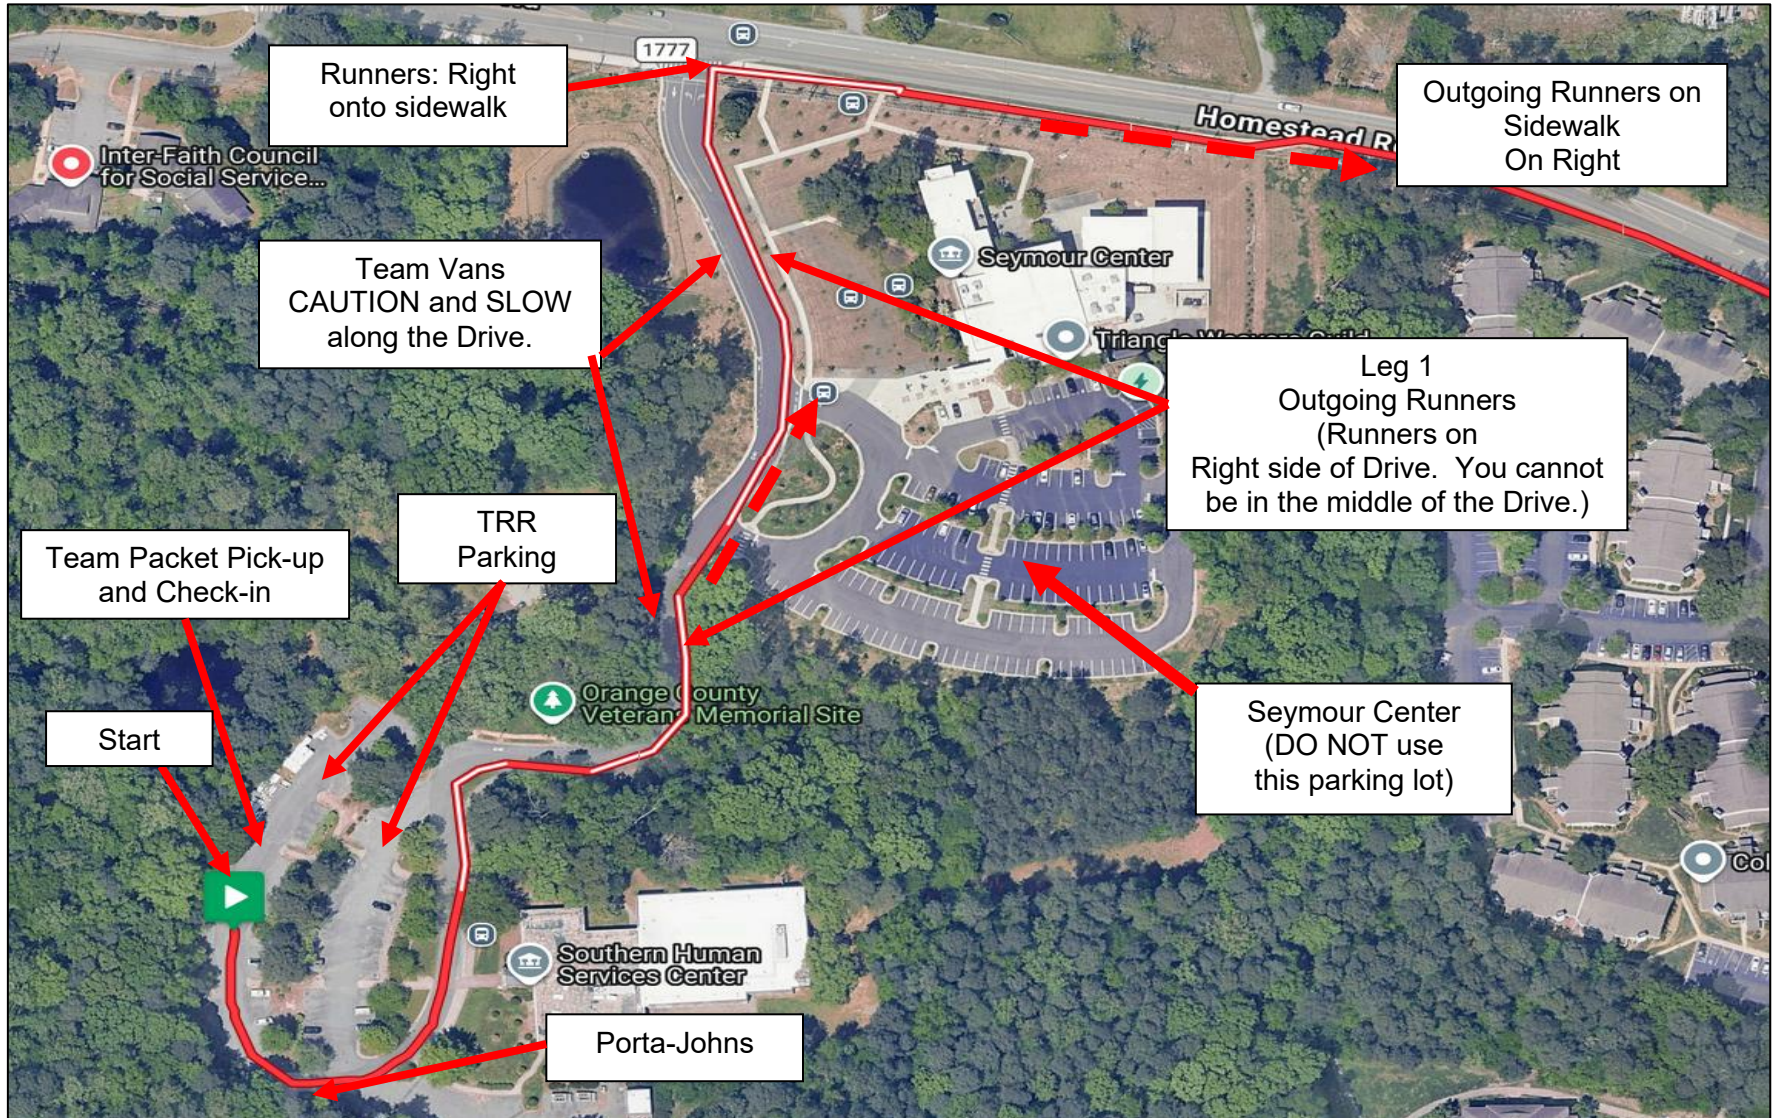

Tobacco Road Relay
Start
Orange County Southern Human Services Center
2501 Homestead Rd, Chapel Hill