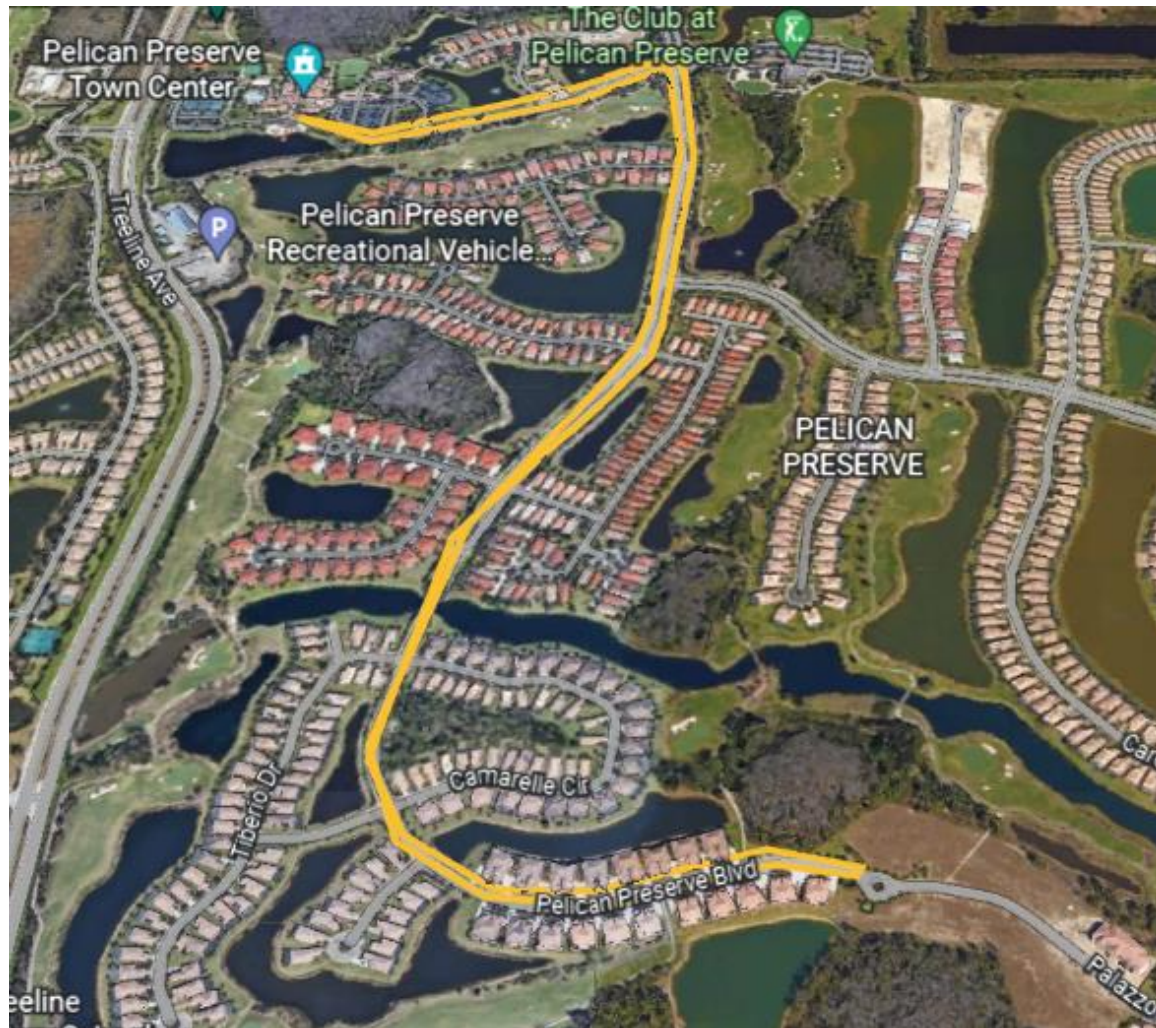

GCHS 5k Course Map

Turn by turn directions:

Start at the end of the Promenade by the Fountain

Take a left out on Veneto Dr.

Take a right at the 4-way stop onto Pelican Preserve Boulevard

Follow Pelican Preserve Boulevard over the bridge and through the neighborhood to the round-about before the Palazzo neighborhood.

Turn around and go back up Pelican Preserve Boulevard.

Take a left at the 4-way stop and retrace your steps back to the Fountain at the Promenade.