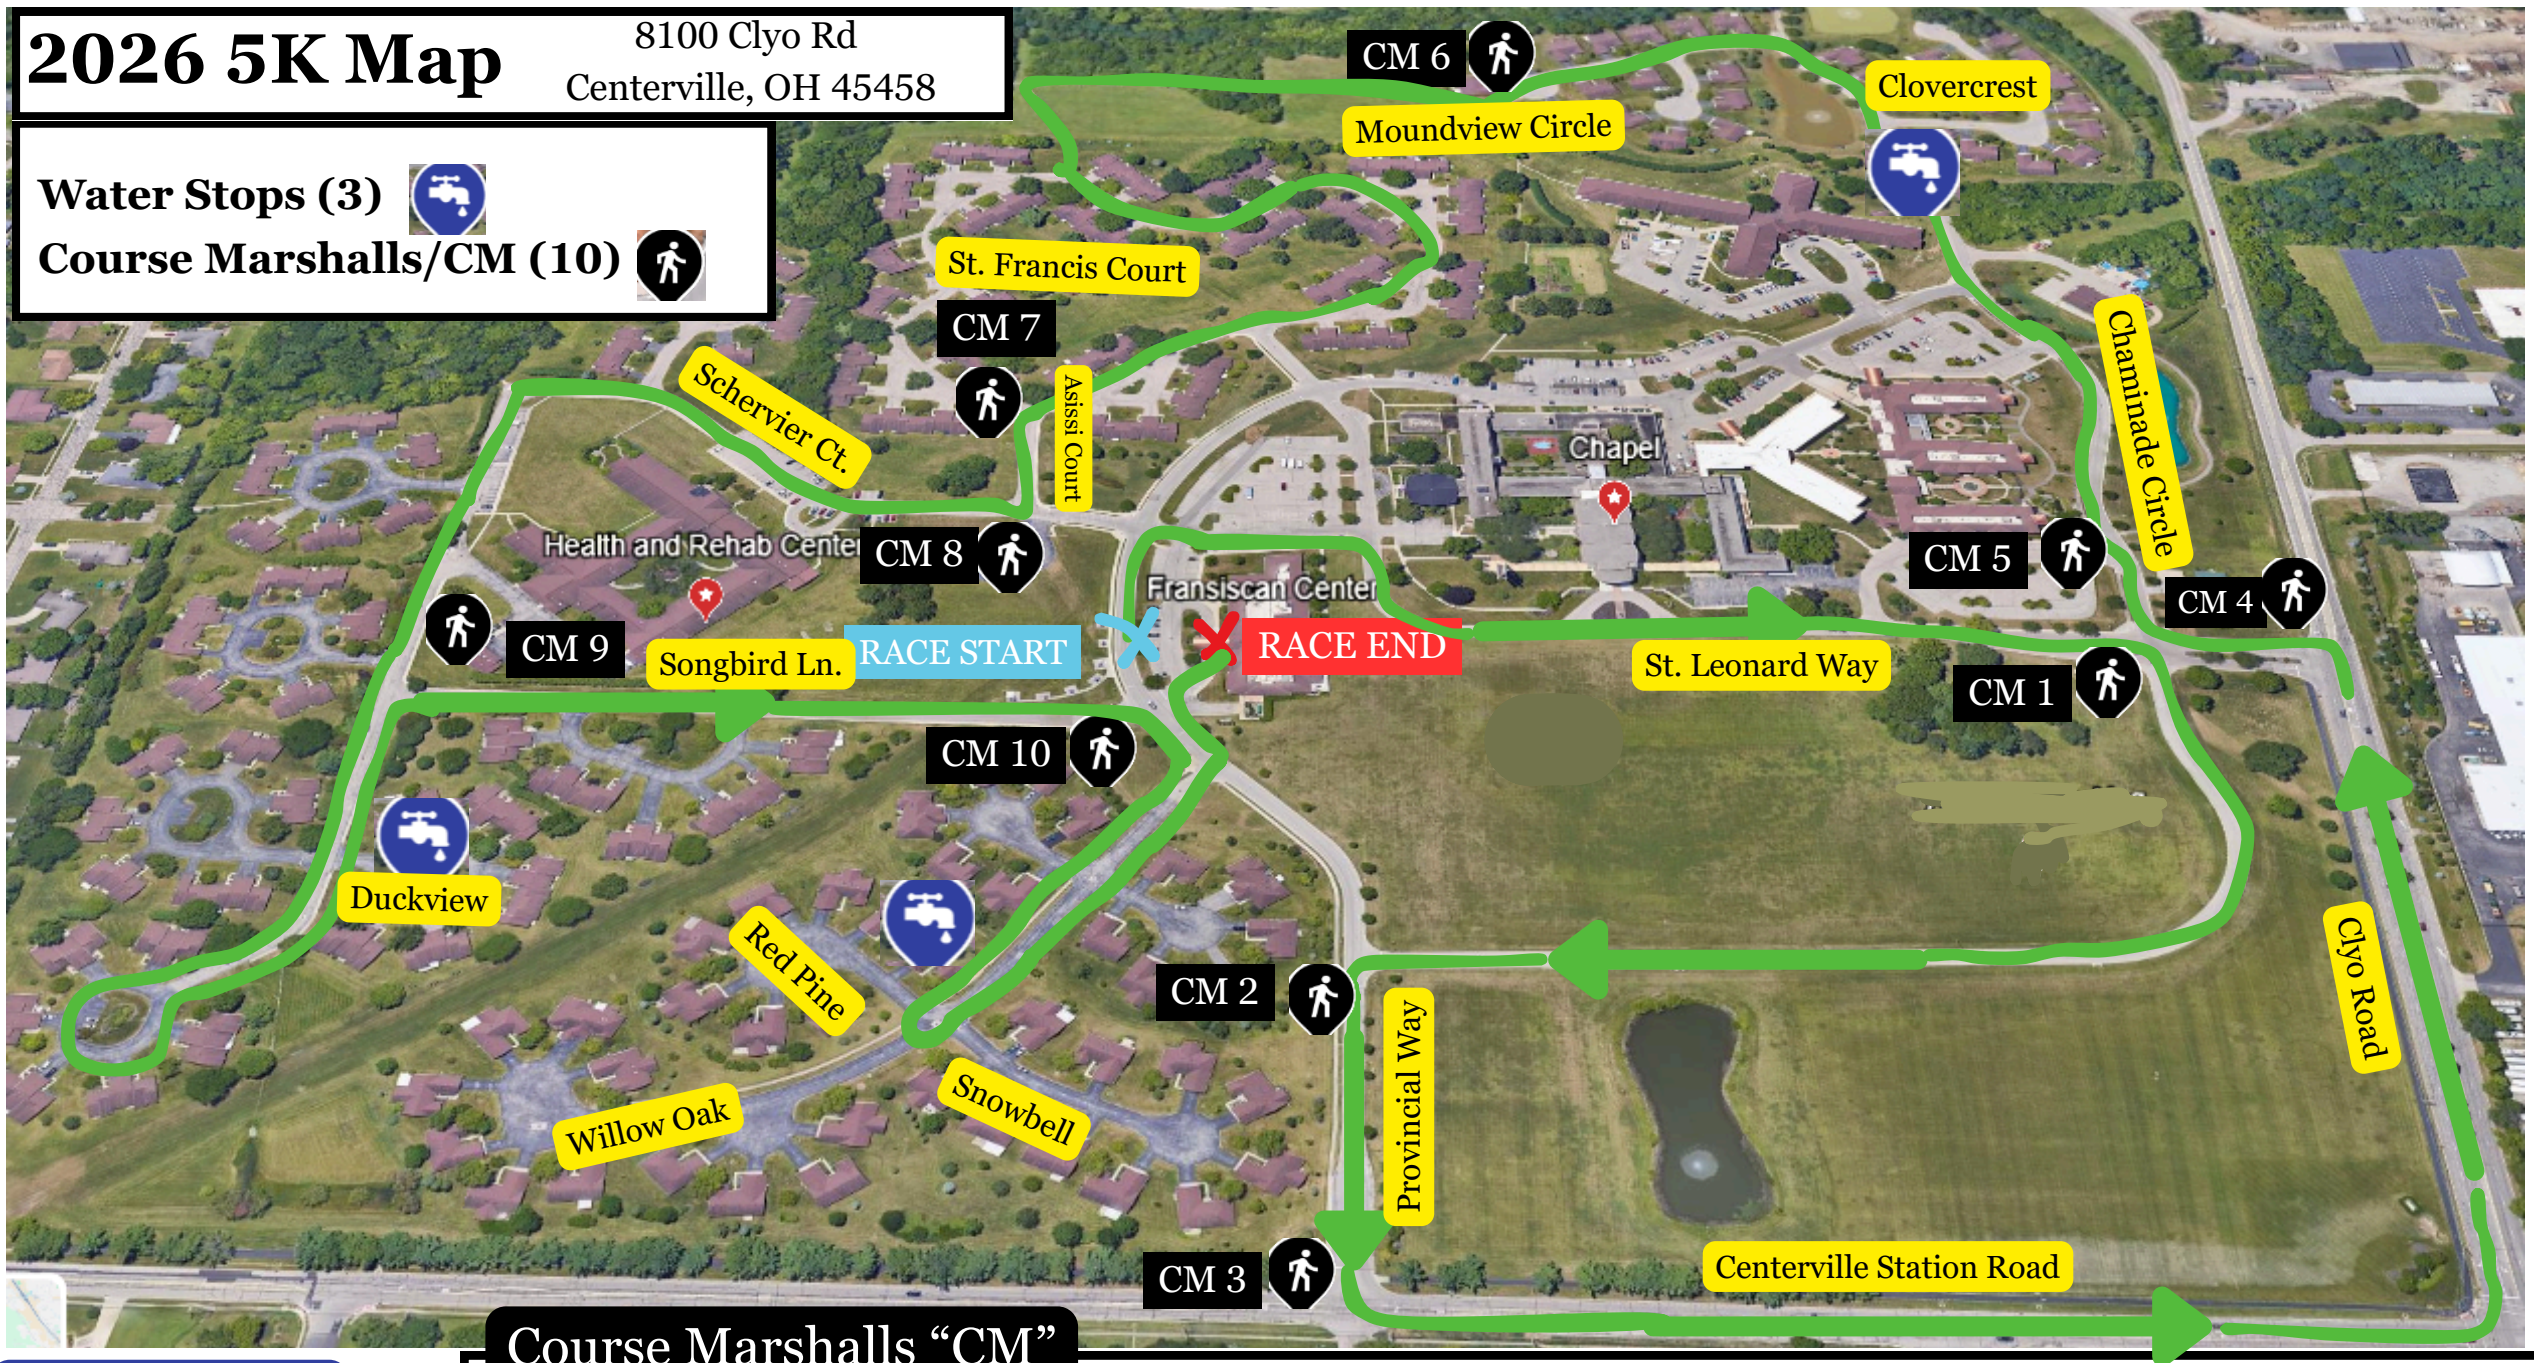

2026 5K Map

8100 Clyo Rd
Centerville, OH 45458

Water Stops (3)

Course Marshalls/CM (10)

Water Stops

- 1: 1435 Chaminade Circle/Clovercrest
- 2: 1244 Duckview
- 3: 1180 Red Pine/Willow Oak

Course Marshalls "CM"

- CM 1: Intersection of St. Leonard Way/Chaminade Circle
- CM 2: Intersection of Chaminade Circle/Provincial Way
- CM 3: Intersection of Centerville Station/Provincial Way

- CM 4: Intersection of St. Leonard Way/Clyo
- CM 5: Intersection of St. Leonard Way/Chaminade Circle
- CM 6: End of Moundview/at Walking Path
- CM 7: Corner of St. Francis & Asissi Ct.

- CM 8: Corner of Asissi Ct/Schervier
- CM 9: Corner of Songbird/Mourning Dove
- CM 10: Intersection of Songbird/Provincial Way