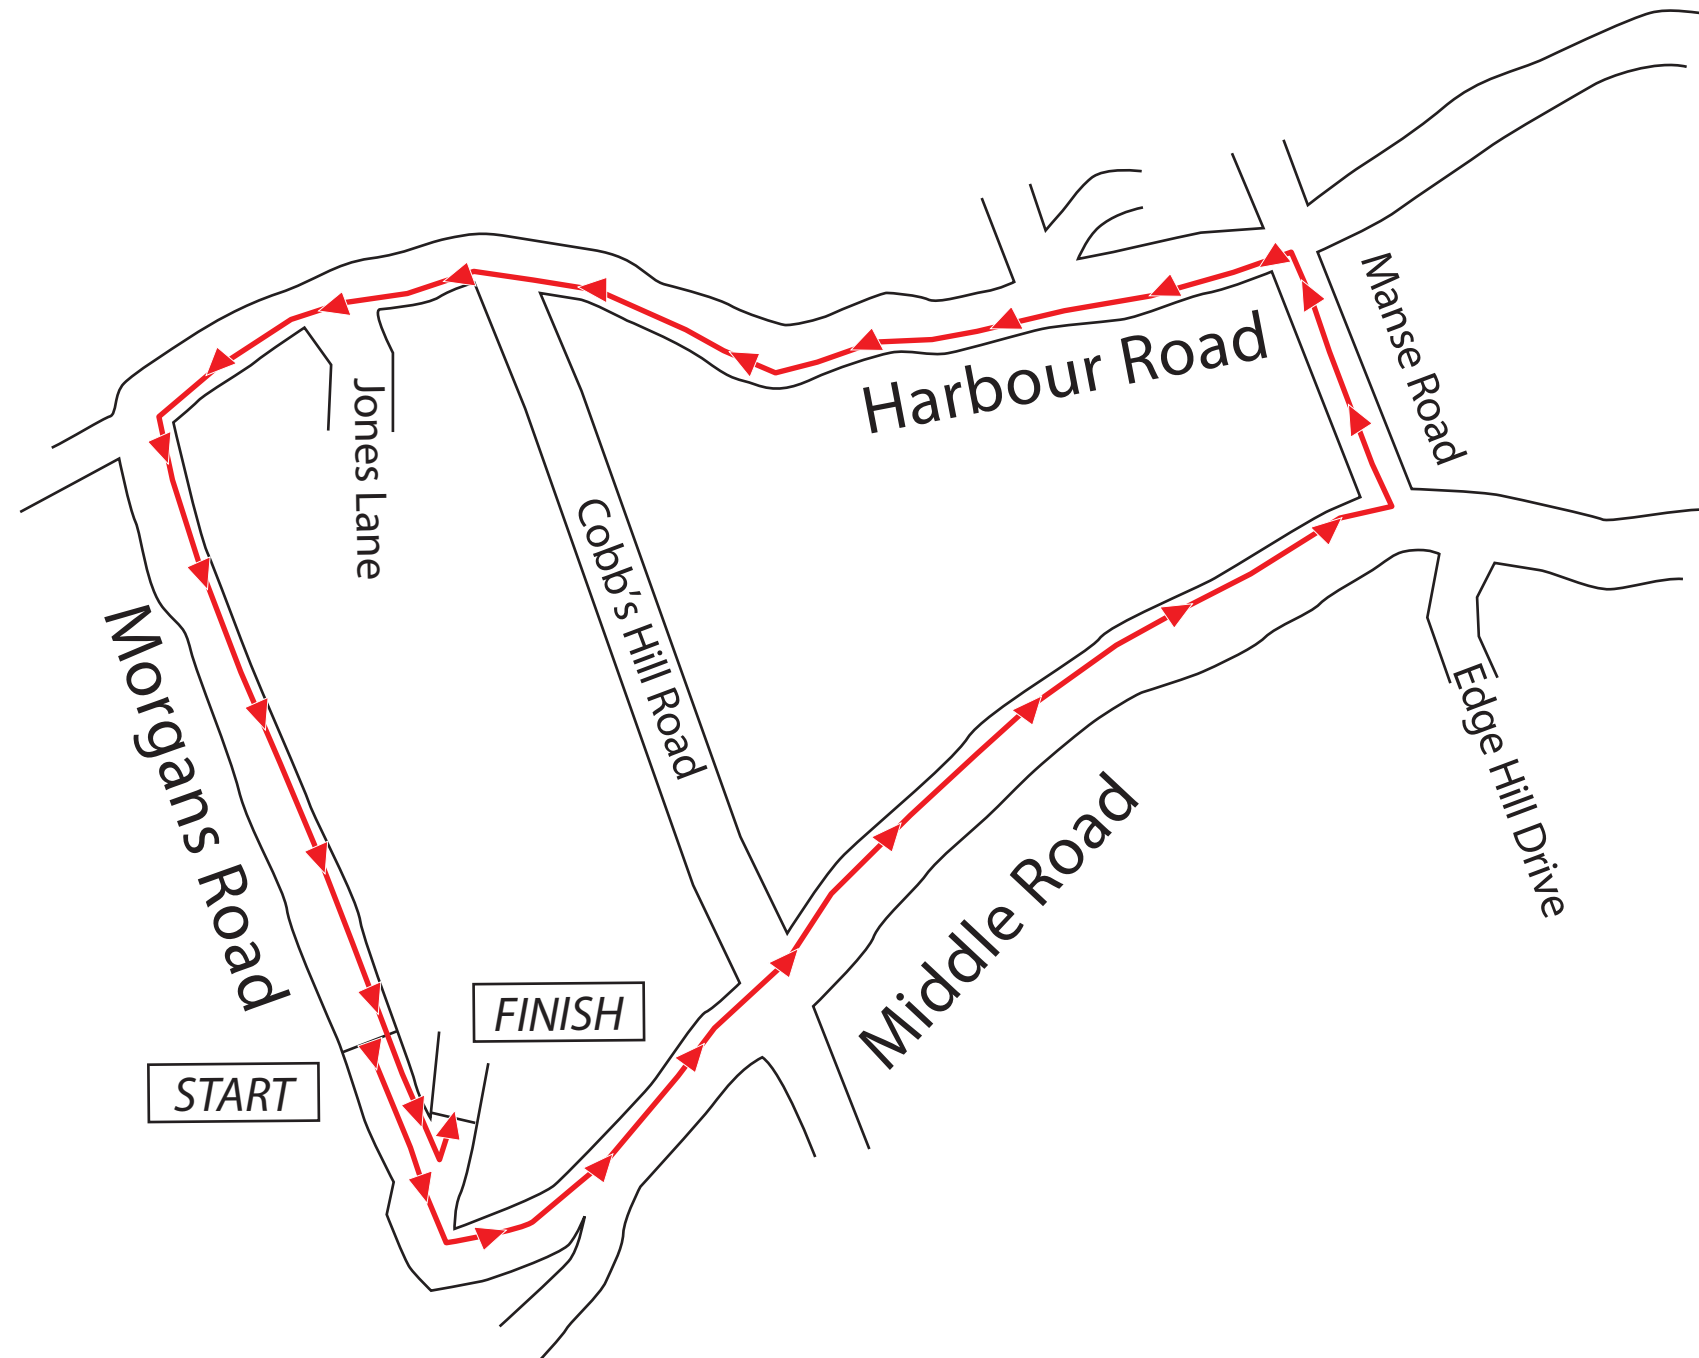

Man on the Run 2.2K Run

Bermuda

Map Not To Scale

Road Restrictions

Runners stay on left side

Key Locations

Start: Start Edge of Road on North West Gate which is Entry Gate in line with edge of road before it curves.

Finish: Finish South West Entrance of School (Warwick Academy) which is Exit Gate, actual finish at end of Curb going North which is marked by Metal Post around 3ft high. Curb is also at the beginning of the Basketball Court

Key

← Runners' Path