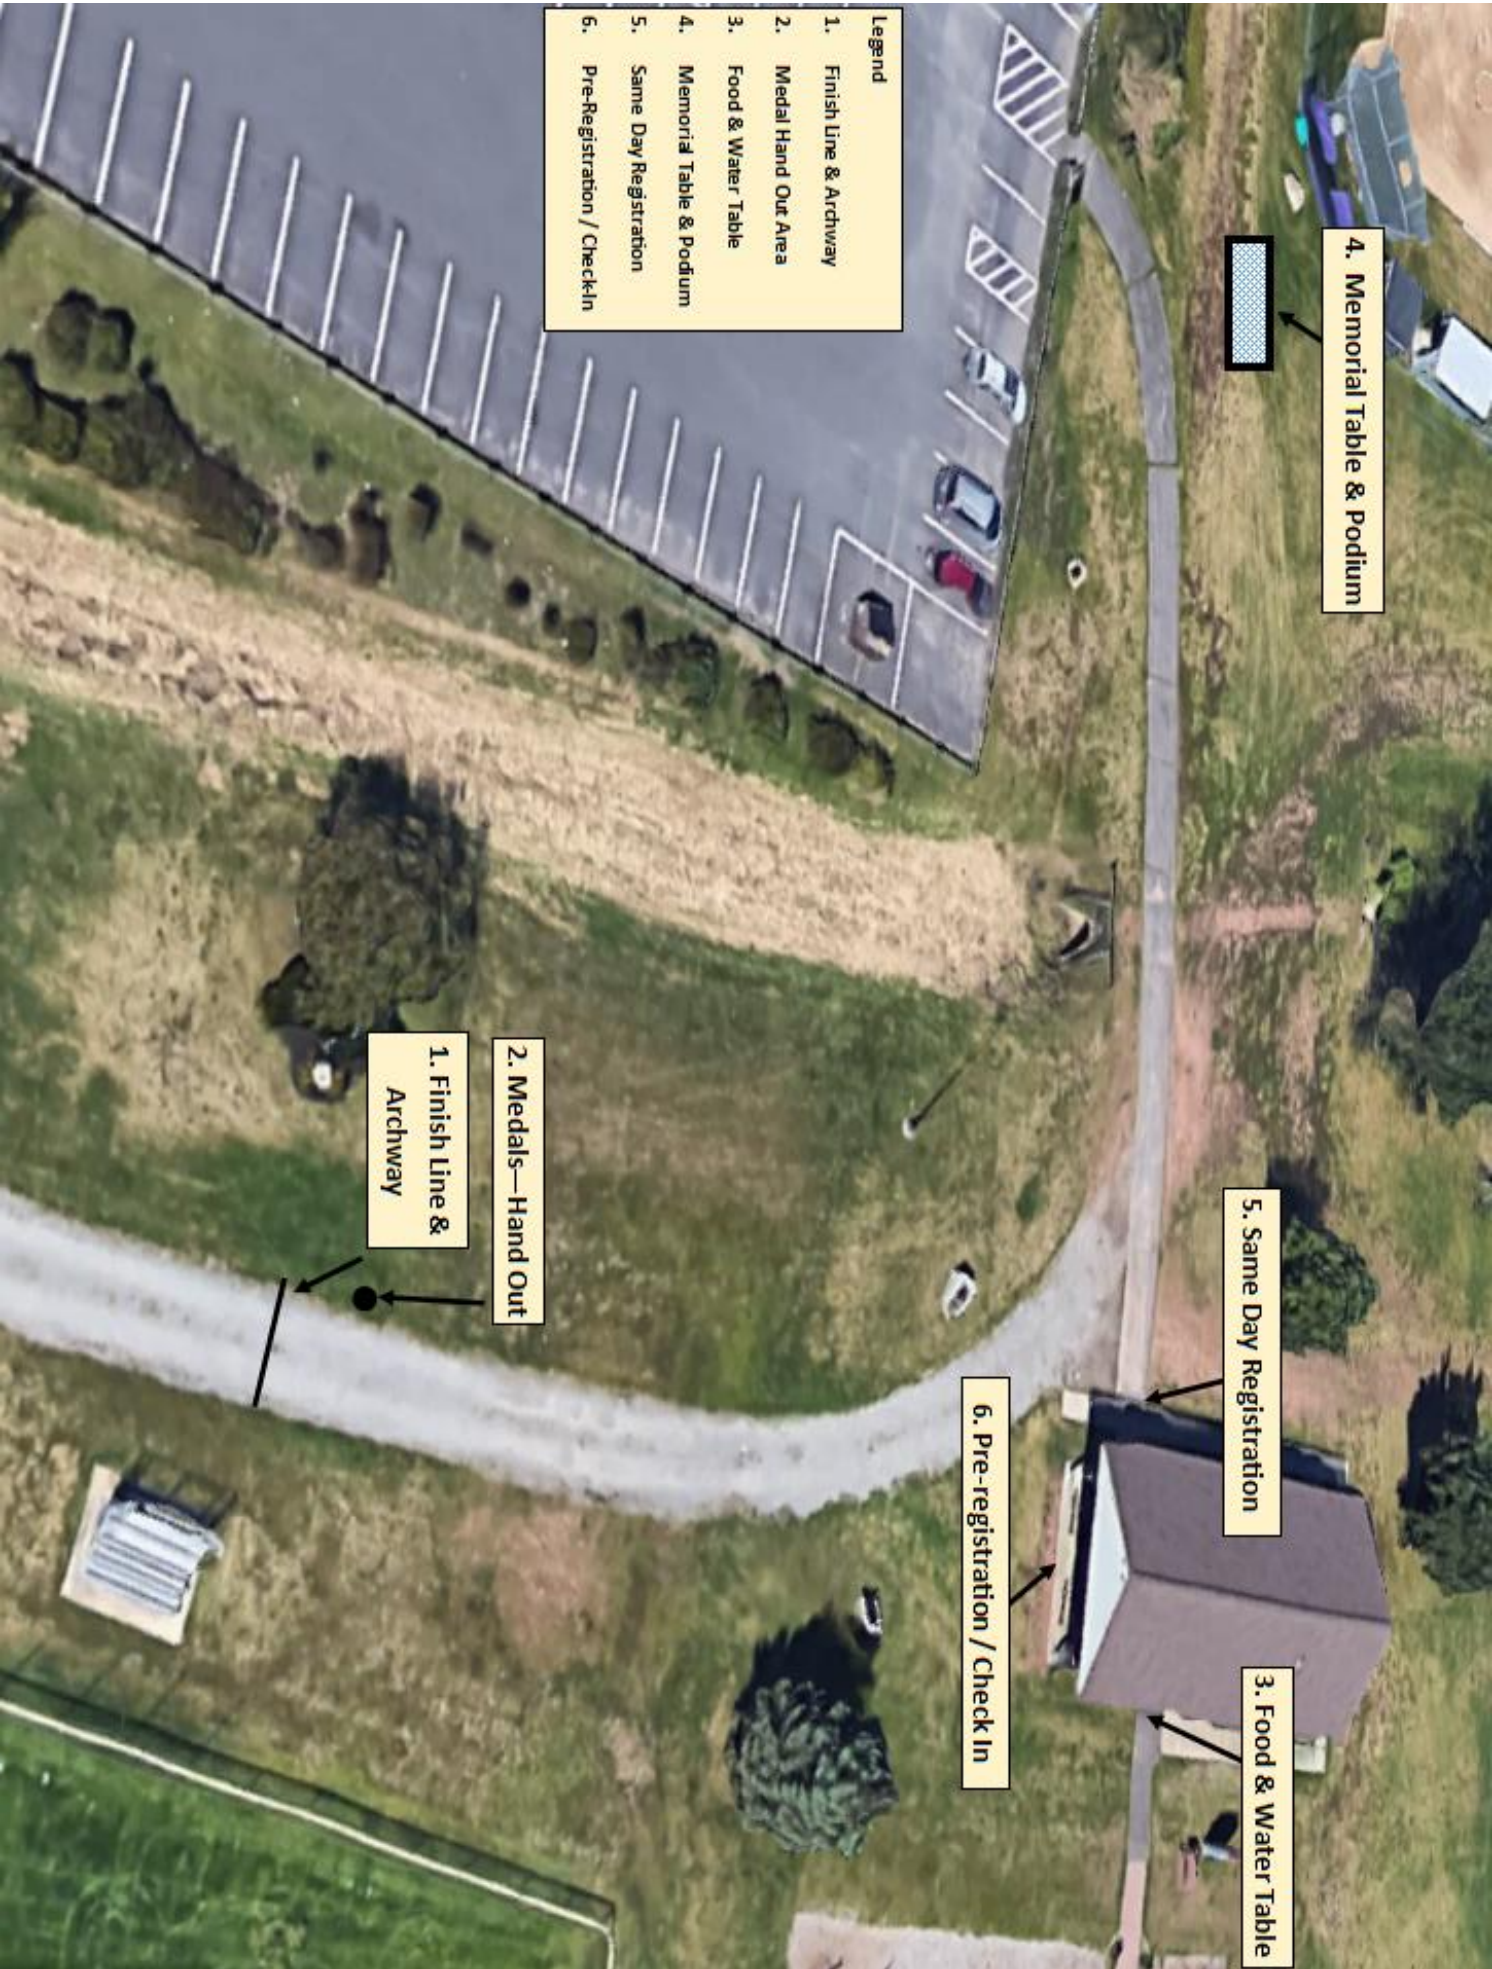

Start: 18 ft West of Pole 1300 in front of #77 Sadds Mill Rd.

Finish: 9 ft South of Flag Pole near Pavilion

Mile #1: 22 ft West of Mailbox at 90 Muddy Brook Rd.

Mile #2: 15 ft North of Mailbox at 46 Jobs Hill Rd.

Mile #3: 16 ft West of Pole 279 on Rte 140.

4. Memorial Table & Podium

5. Same Day Registration

3. Food & Water Table

6. Pre-registration / Check In

2. Medals—Hand Out

1. Finish Line & Archway

- Legend**
- 1. Finish Line & Archway
 - 2. Medal Hand Out Area
 - 3. Food & Water Table
 - 4. Memorial Table & Podium
 - 5. Same Day Registration
 - 6. Pre-Registration / Check In