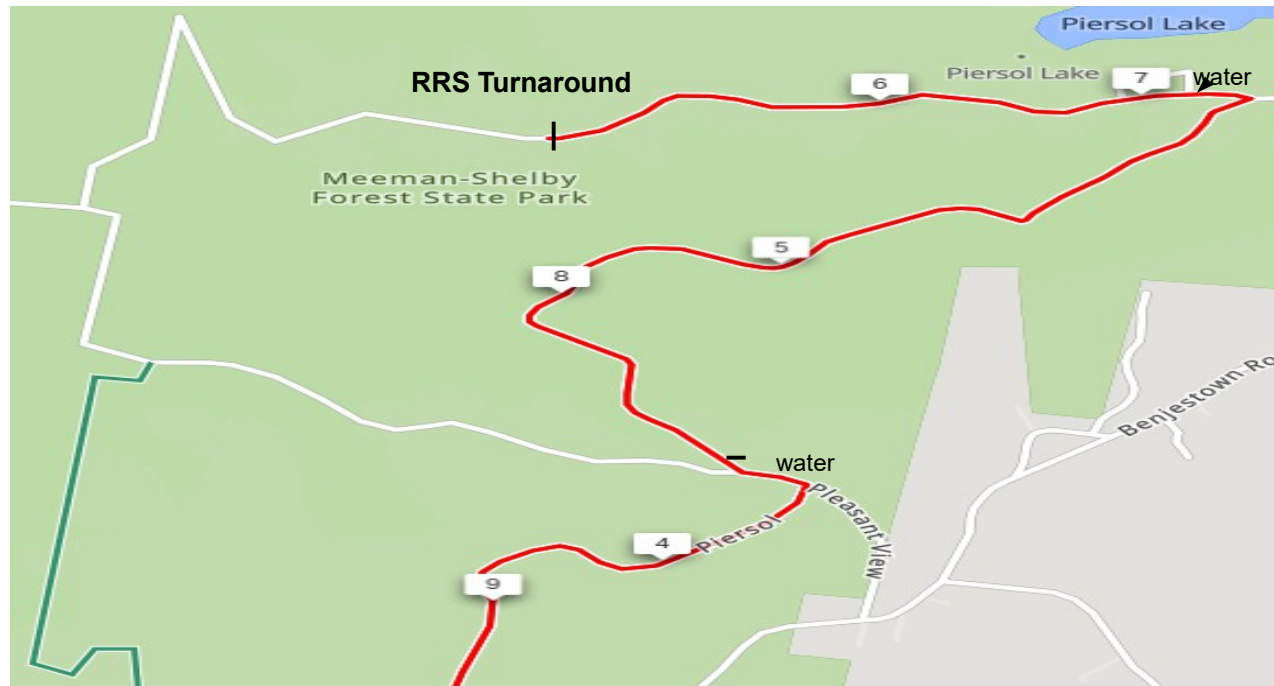

# Hill & Dale 8 Miler 2024

Trial 61

<https://ridewithgps.com/routes/44372030>

Use RRS 10 Mile Start & Finish

**RRS 10 Miler 2023**  
Trial 61  
<https://ridewithgps.com/routes/44373008>  
Same Start & Finish