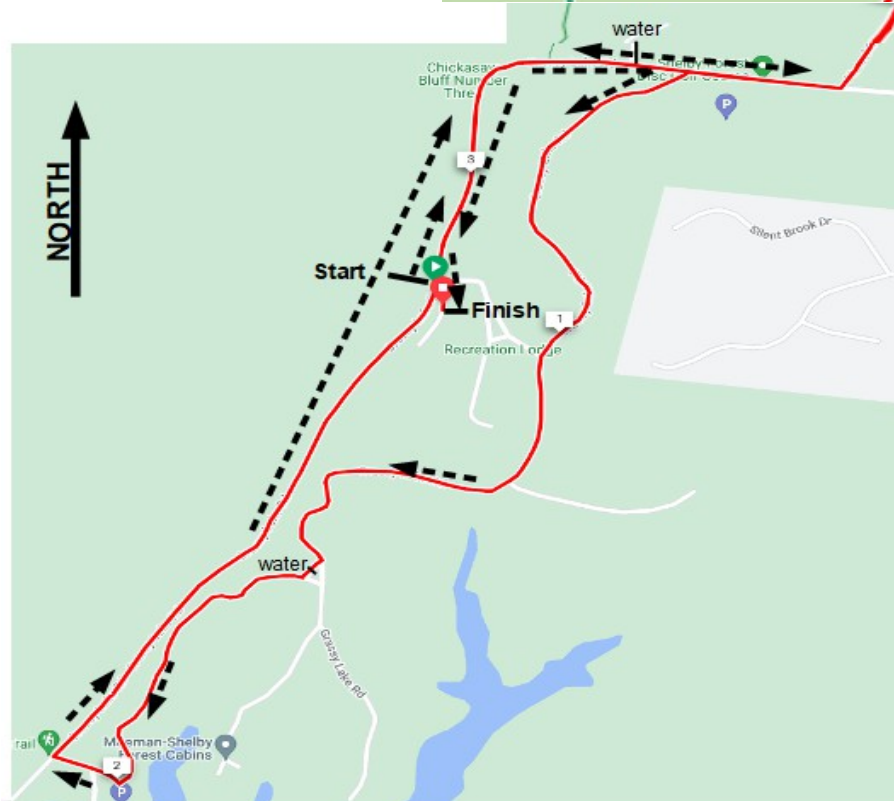

# Hill & Dale 8 Miler 2024

Trial 61

<https://ridewithgps.com/routes/44372030>

Use RRS 10 Mile Start & Finish

**RRS 10 Miler 2023**  
Trial 61  
<https://ridewithgps.com/routes/44373008>  
Same Start & Finish