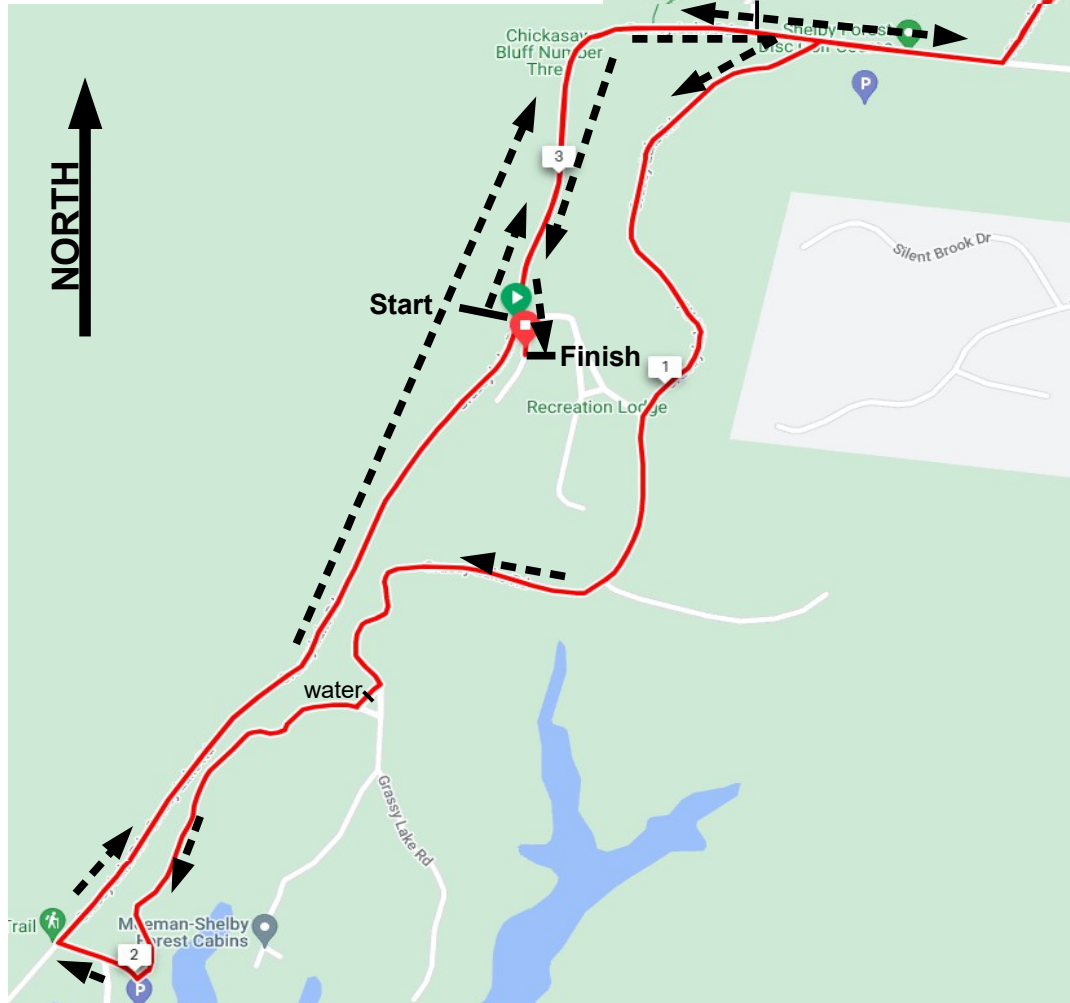

# Hill & Dale 8 Miler 2024

Trial 61

<https://ridewithgps.com/routes/44372030>

Use RRS 10 Mile Start & Finish

**RRS 10 Miler 2023**  
Trial 61  
<https://ridewithgps.com/routes/44373008>  
Same Start & Finish