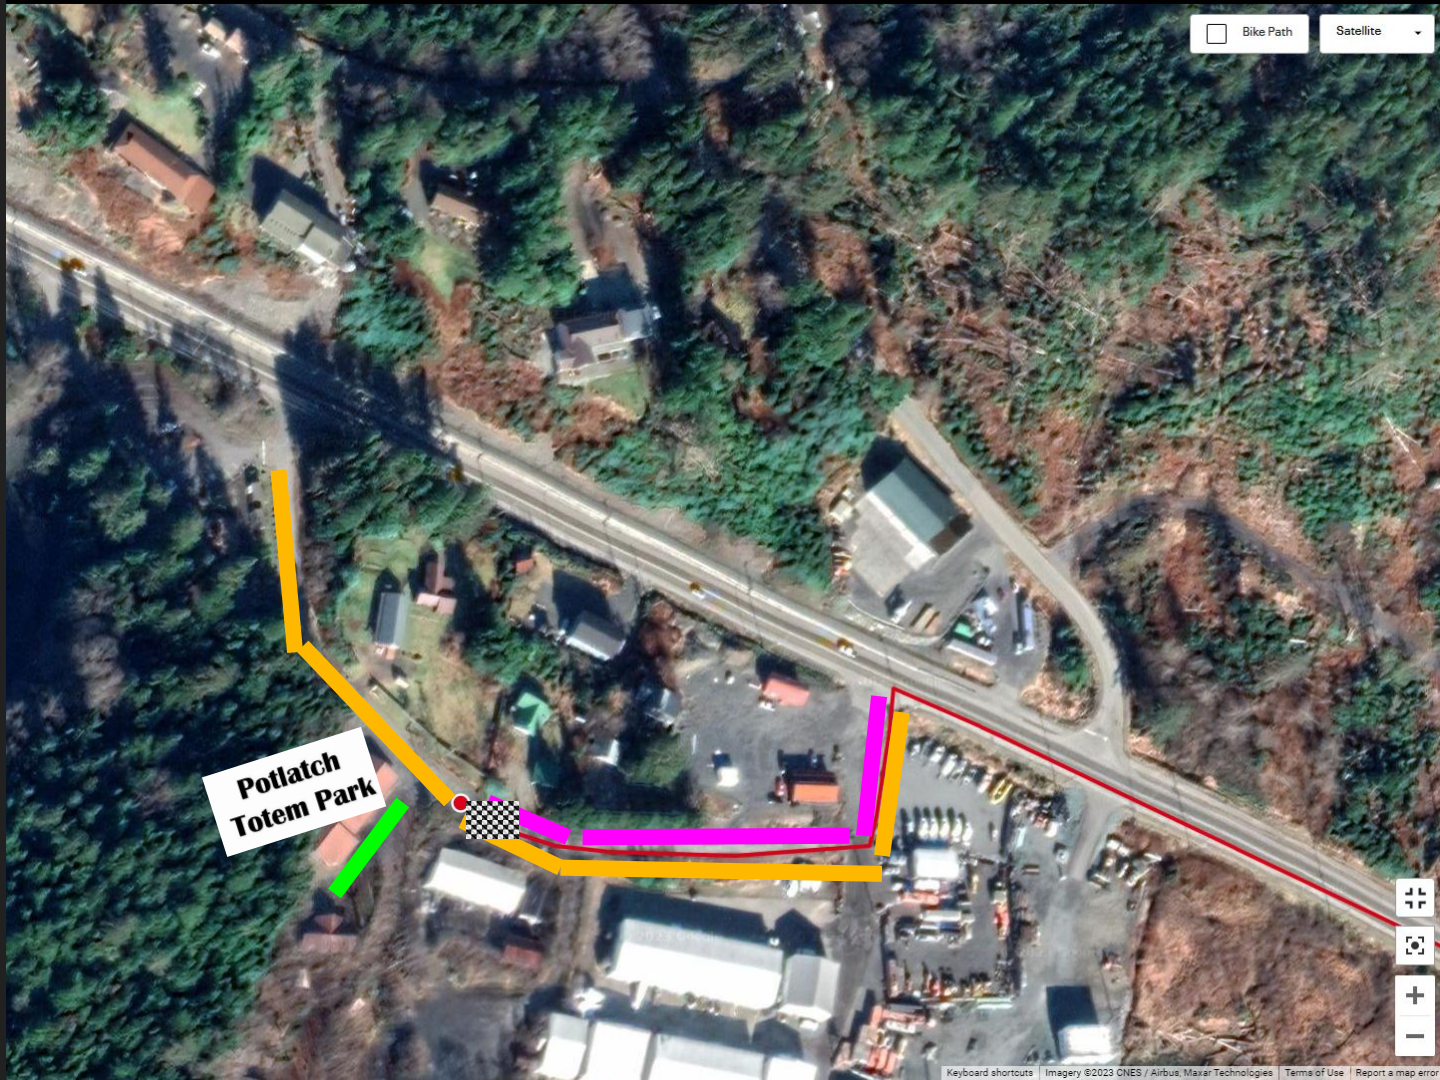

Totem to Totem 2023

- Start Line = ●
- Restroom = ✖
- Water/Aid Station = ✖

Aid Stations

- ✖ Start Line
- ✖ Bugge's Beach Restrooms- OPEN
- ✖ Petro Propane Lot (~Mile 3)
- ✖ Berth 3 Public Restrooms OPEN
- ✖ Ports and Harbors (~Mile 5.5)
- ✖ P&H Public Restrooms- OPEN

Totem to Totem 2023

- Finish Line = 
- Restroom = 
- Water/Aid Station = 

Aid Stations

-  KTN Dray
 (~Mile 7)
-  ~Mile 10 Bottom
 of Ward Cove Hill
-  ~Mile 11 Top of
the Hill
-  Finish Line!!
 Potlatch Park

FINISH LINE DETAILS:

Party Zone = 

NO PARKING = 

WATCH FOR BUSES = 

FINISH LINE = 

**Potlatch
Totem Park**