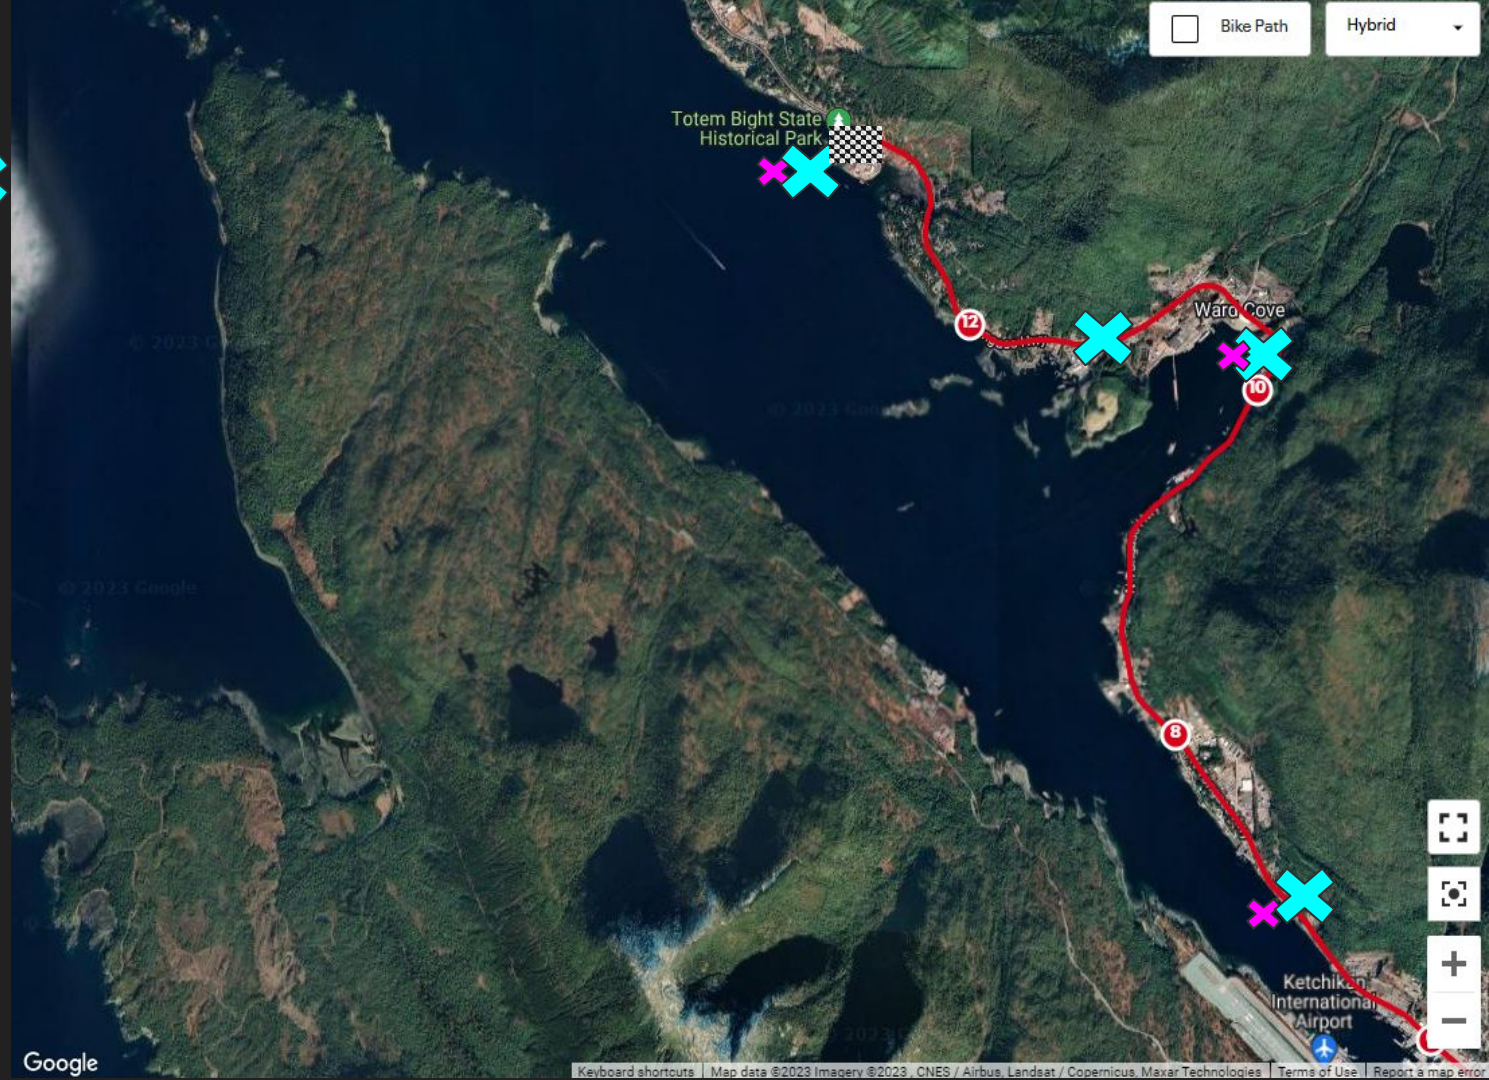

Totem to Totem 2023

- Start Line = ●
- Restroom = ✖
- Water/Aid Station = ✖

Aid Stations

- ✖ Start Line
- ✖ Bugge's Beach Restrooms- OPEN
- ✖ Petro Propane Lot (~Mile 3)
- ✖ Berth 3 Public Restrooms OPEN
- ✖ Ports and Harbors (~Mile 5.5)
- ✖ P&H Public Restrooms- OPEN

Totem to Totem 2023

- Finish Line = 
- Restroom = 
- Water/Aid Station = 

Aid Stations

-  KTN Dray
 (~Mile 7)
-  ~Mile 10 Bottom
 of Ward Cove Hill
-  ~Mile 11 Top of
the Hill
-  Finish Line!!
 Potlatch Park

FINISH LINE DETAILS:

Party Zone = 

NO PARKING = 

WATCH FOR BUSES = 

FINISH LINE = 

**Potlatch
Totem Park**