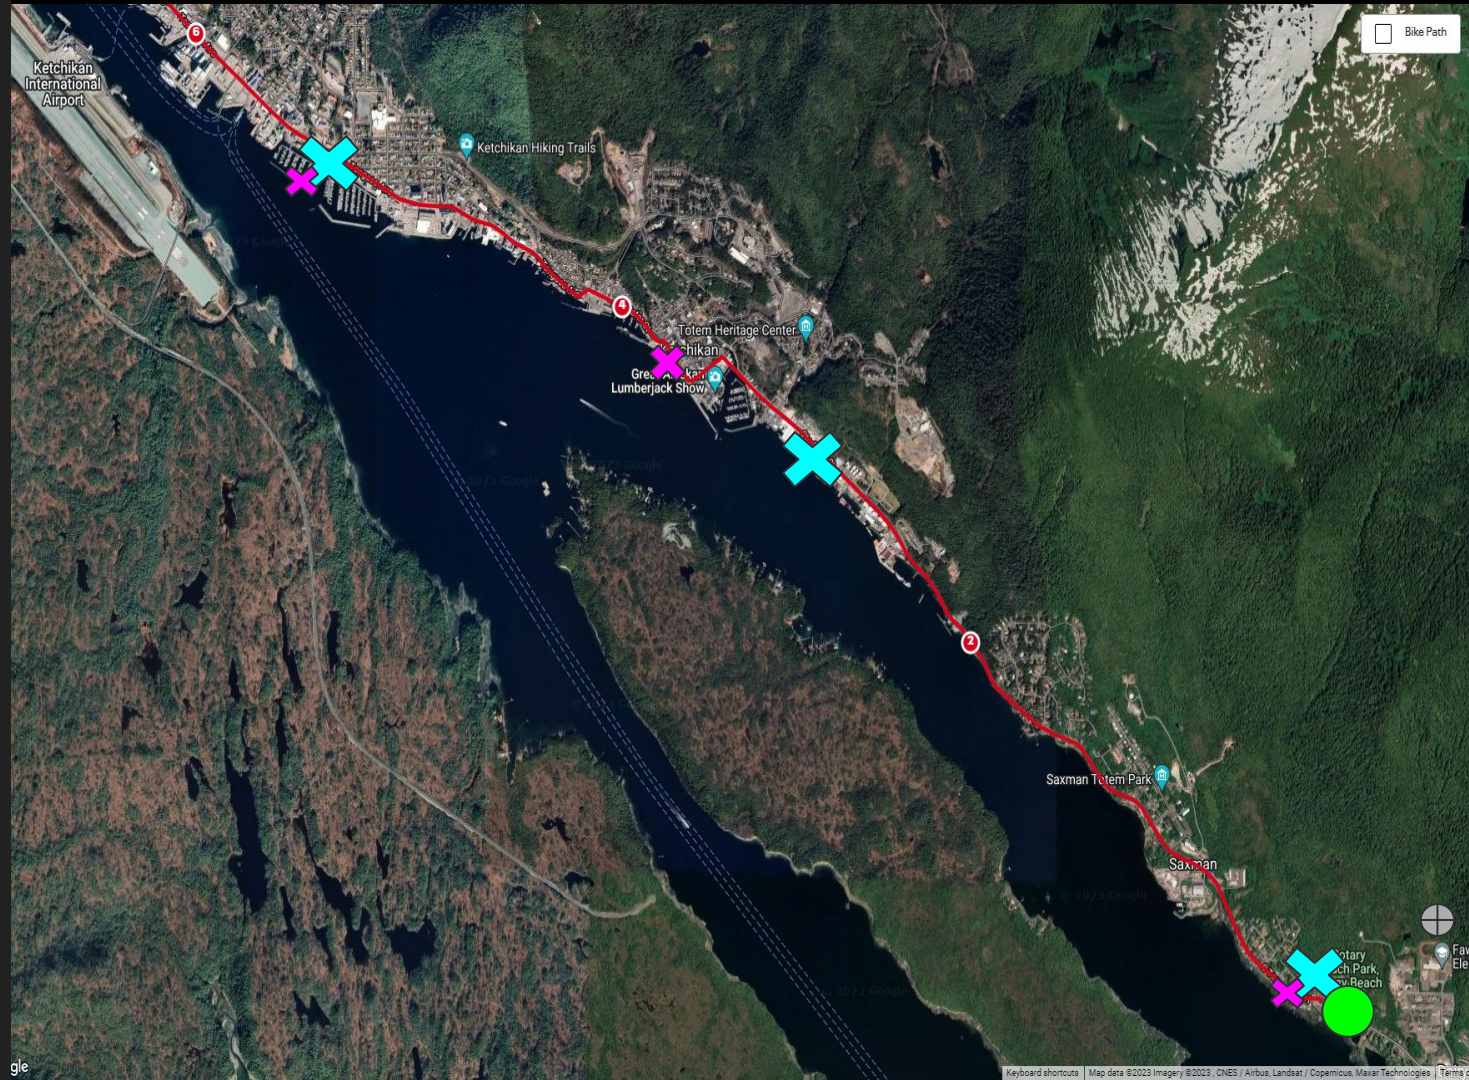

Totem to Totem 2023

- Start Line = ●
- Restroom = ✖
- Water/Aid Station = ✖

Aid Stations

- ✖ Start Line
- ✖ Bugge's Beach Restrooms- OPEN
- ✖ Petro Propane Lot (~Mile 3)
- ✖ Berth 3 Public Restrooms OPEN
- ✖ Ports and Harbors (~Mile 5.5)
- ✖ P&H Public Restrooms- OPEN

Totem to Totem 2023

- Finish Line = 
- Restroom = 
- Water/Aid Station = 

Aid Stations

-  KTN Dray
 (~Mile 7)
-  ~Mile 10 Bottom
 of Ward Cove Hill
-  ~Mile 11 Top of
the Hill
-  Finish Line!!
 Potlatch Park

FINISH LINE DETAILS:

Party Zone = 

NO PARKING = 

WATCH FOR BUSES = 

FINISH LINE = 

**Potlatch
Totem Park**