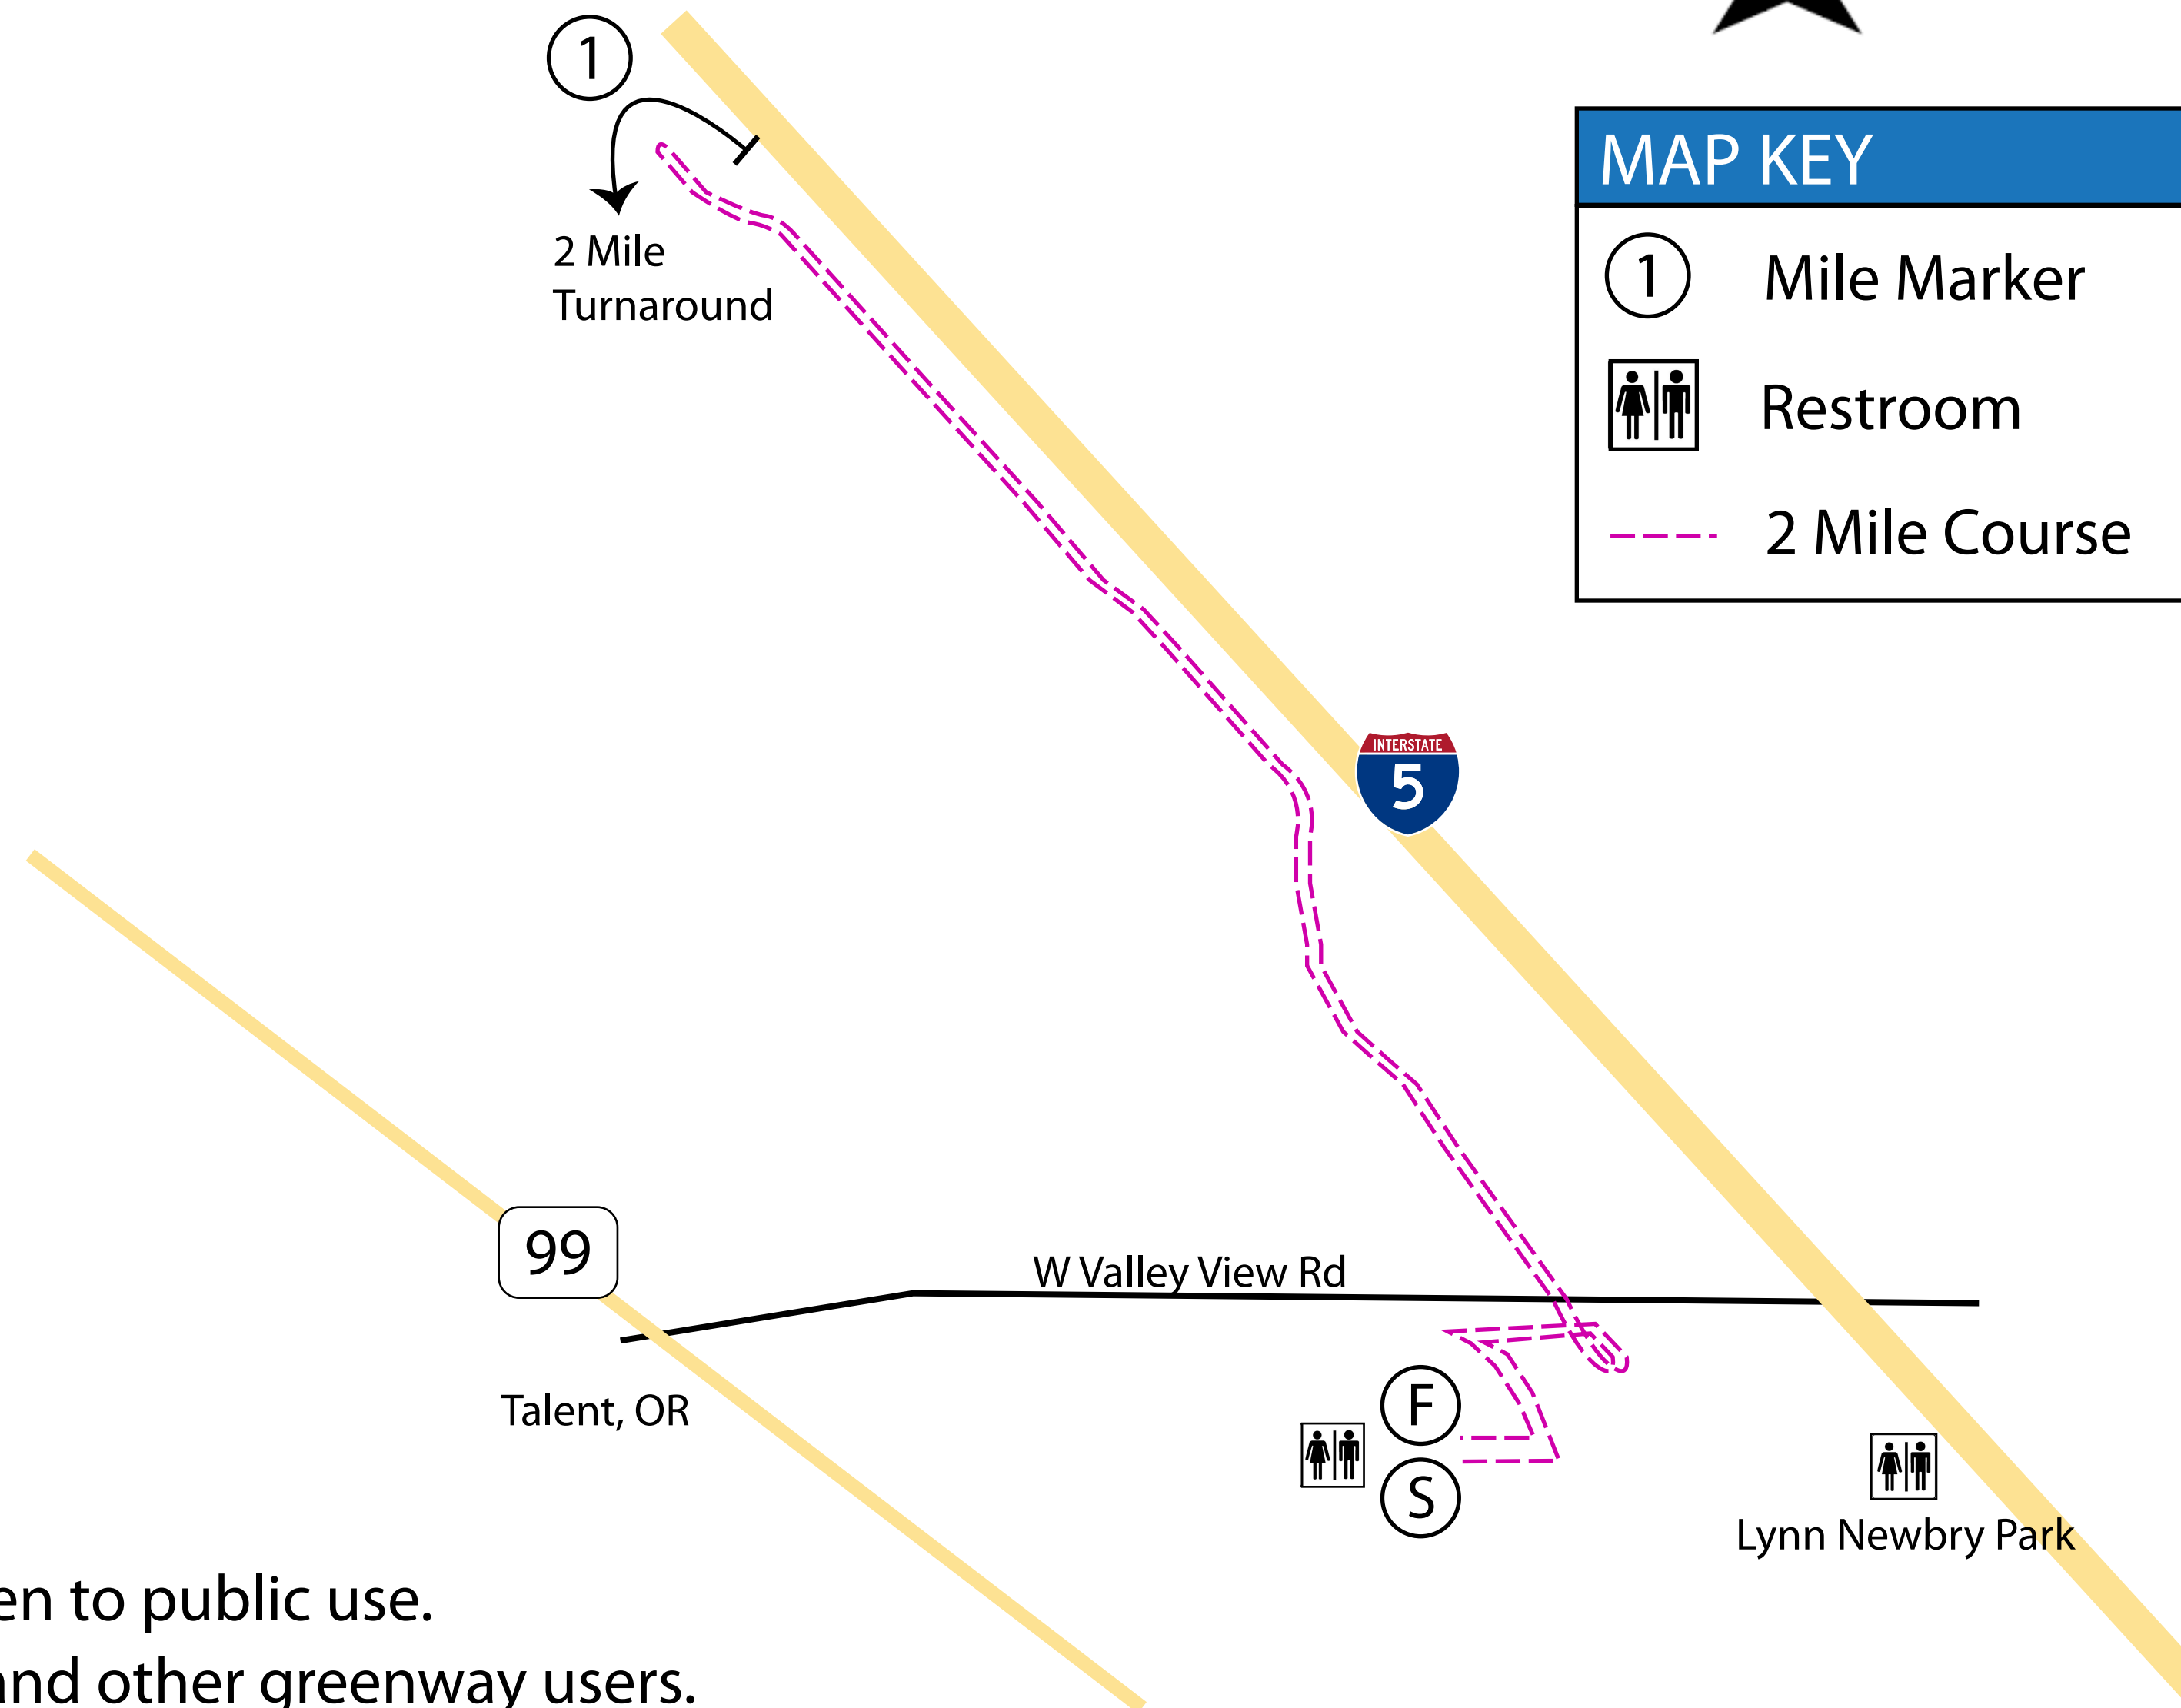

SOUTHERN OREGON TURKEY TROT

2 Mile Course Map

Event Location: Cummins Parking Lot
300 W Valley View Rd, Talent, OR 97540

①
2 Mile
Turnaround

MAP KEY

①	Mile Marker	Ⓢ	Start: Cummins Parking Lot
	Restroom	ⓕ	Finish: Cummins Parking Lot
	2 Mile Course		

The Bear Creek Greenway is open to public use.
Please be mindful of bicyclists and other greenway users.
Stay to the right side of the path whenever possible.

A Southern Oregon Runners' Event