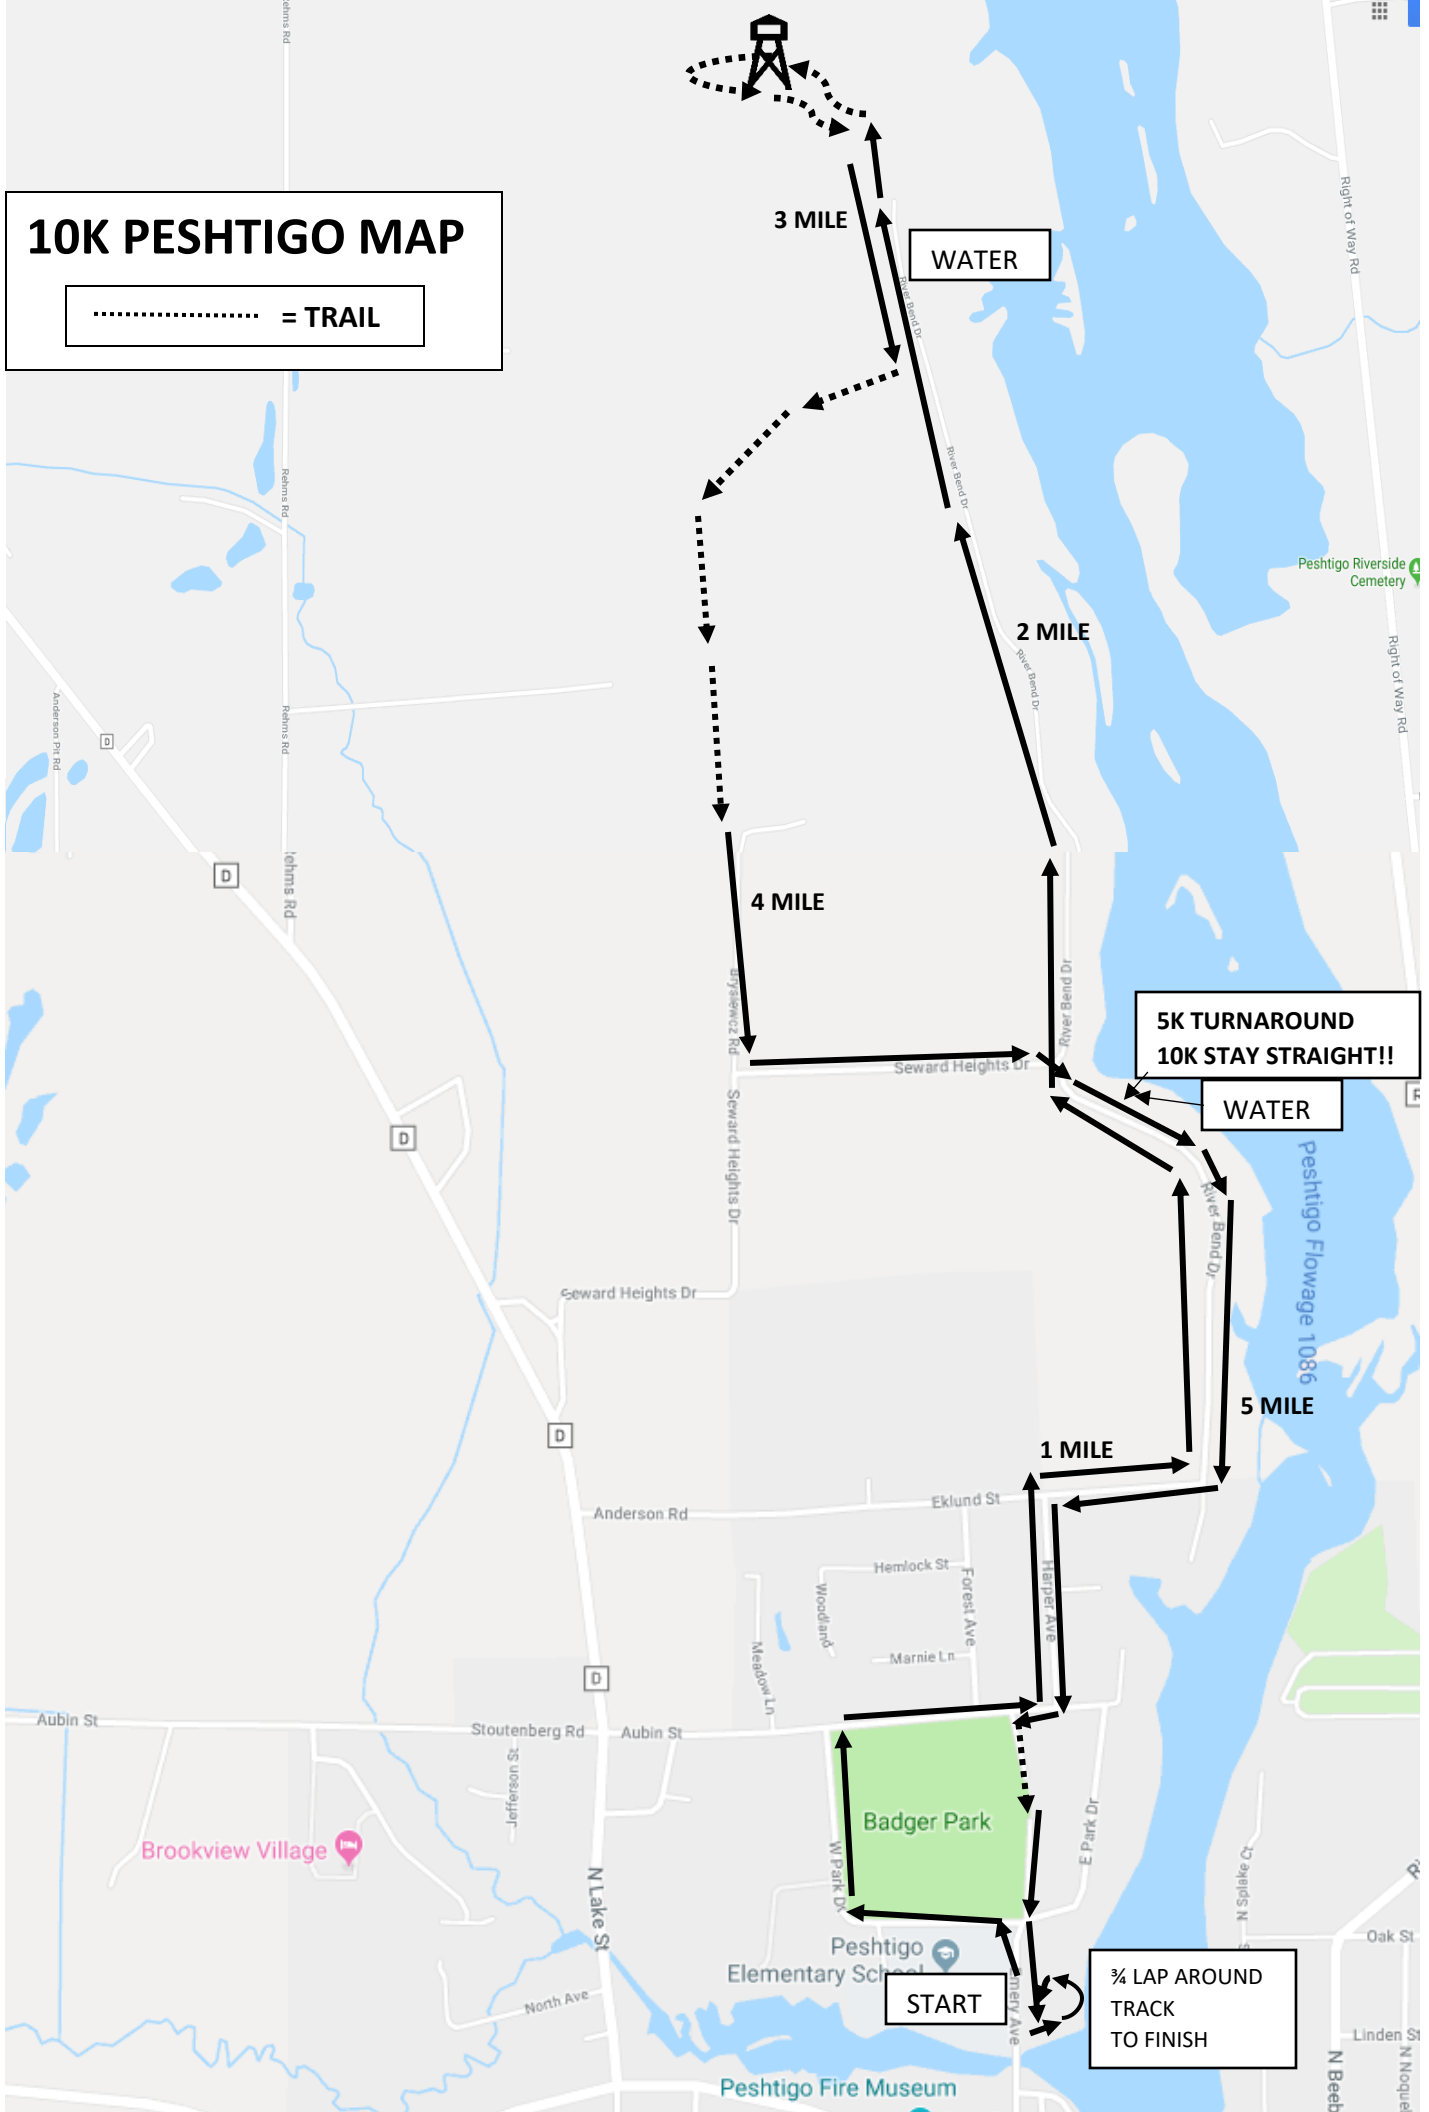

10K PESHTIGO MAP

..... = TRAIL

5K TURNAROUND
10K STAY STRAIGHT!!

WATER

WATER

START

3/4 LAP AROUND
TRACK
TO FINISH

3 MILE

2 MILE

4 MILE

1 MILE

5 MILE

Badger Park

Peshtigo
Elementary School

Peshtigo Fire Museum

Peshtigo Riverside
Cemetery

Peshtigo Flowage 1086

Brookview Village

Anderson Pl Rd

Rehms Rd

Johns Rd

Seward Heights Dr

Seward Heights Dr

Anderson Rd

Linden St

N Beech

N Noque

Right of Way Rd

Right of Way Rd

F

A