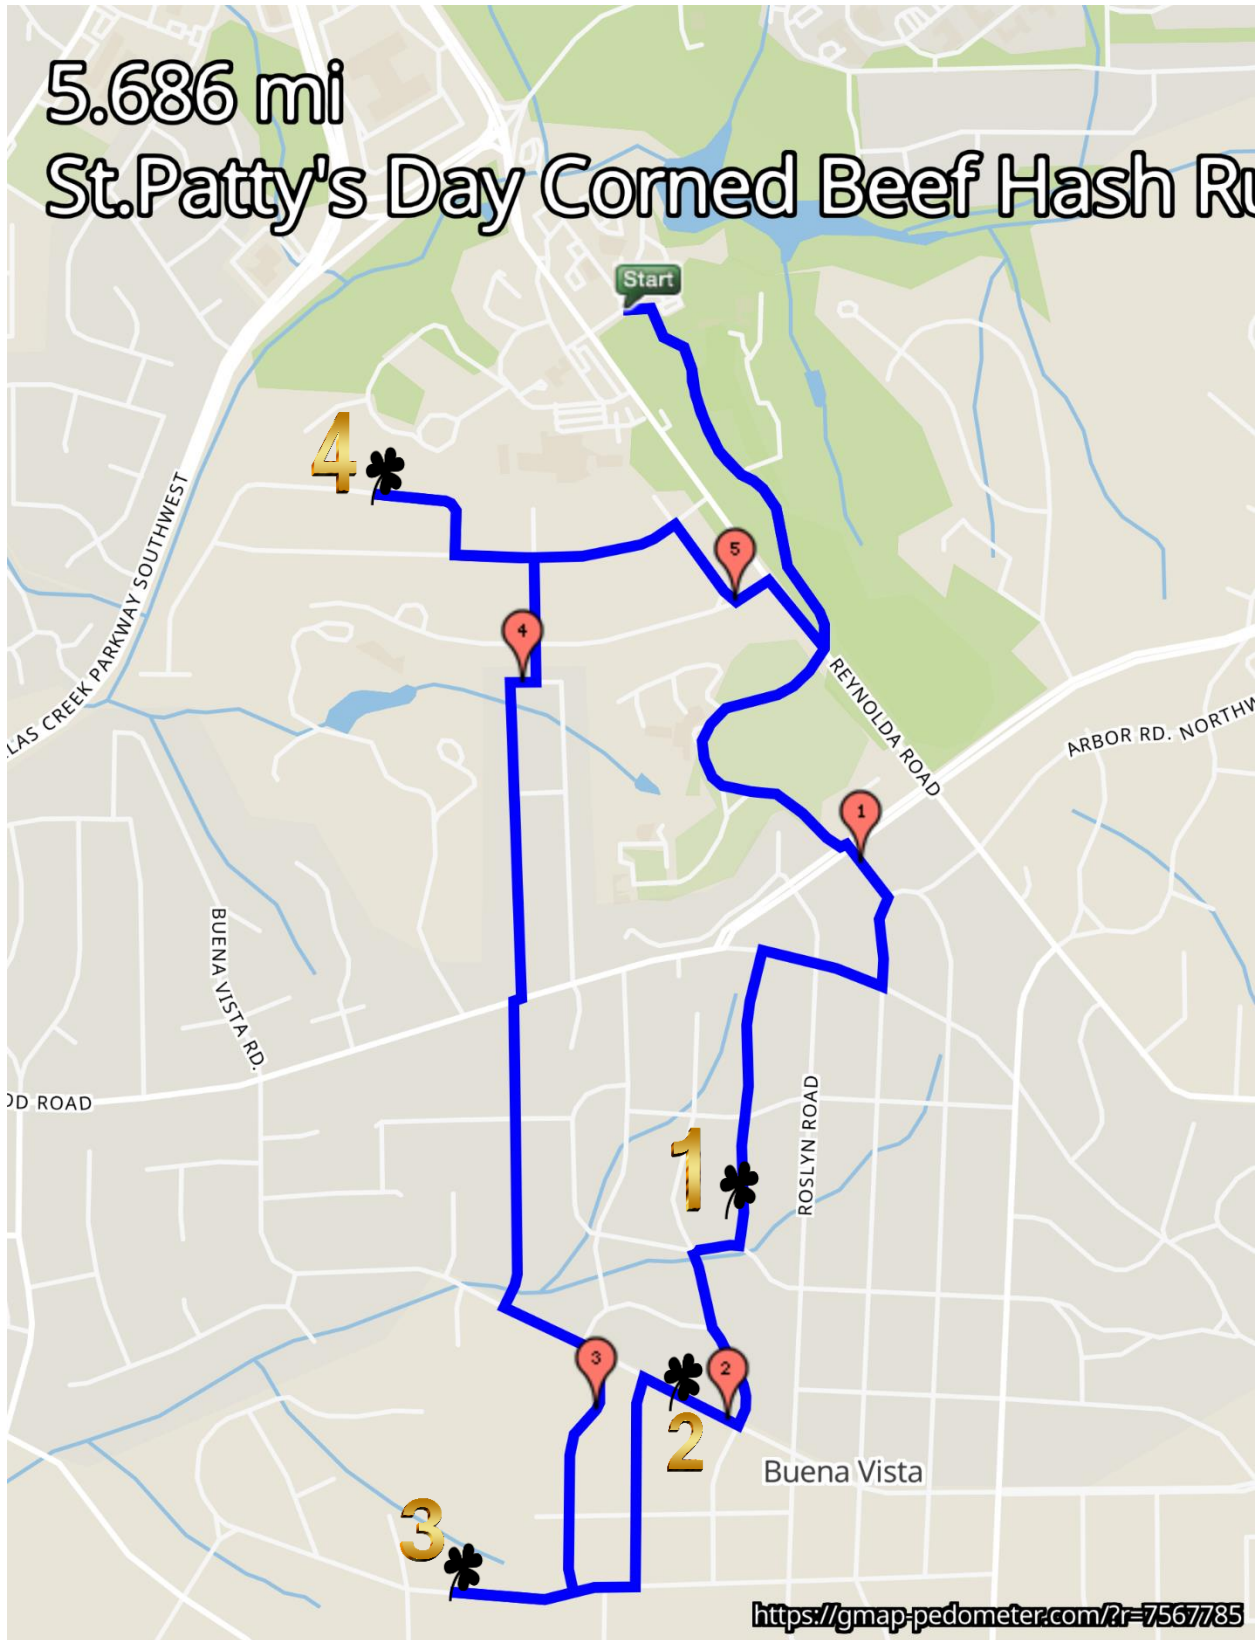

The next 2 pages include specific turn by turn directions as well as a Map for those who want it. You can also be creative and make your own route along the way!

## Recommended Route Directions:

- Take the path out the top of Reynolda Gardens
- Cross over Reynolda road (using crosswalk) into Grayln
- Take road through Grayln and cross over Coliseum onto Oaklawn
- Stay to right and go down Arbor
- Right onto Robinhood road
- Left on Sylvan Rd (look for shamrock #1)
- Right onto Greenbrier Rd
- Left onto Westover
- Right onto Buena Vista Rd (look for shamrock #2)
- Left onto Avalon
- Right onto Forest Dr (look for shamrock #3)
- Go Back up Forest Dr
- Left onto Dartmouth Rd
- Left onto Buena Vista
- Right onto Austin Lane
- Right onto Robinhood
- Left onto Kearns Road
- Right onto Roger Road
- Left onto Ashburton Lane
- Left onto Monticello Lane
- Right onto Wesleyan Lane (look for shamrock #4)
- Go back up Wesleyan Lane
- Left onto Monticello Lane
- Right onto Julius Street
- Left onto Marguerite Drive
- Right onto Reynolda Rd
- Left at crosswalk onto Reynolda Gardens path back to car

Link to Map on Gmap-pedometer: <http://gmap-pedometer.com?r=7567785>

5.686 mi

# St.Patty's Day Corned Beef Hash Run

<https://gmap-pedometer.com/?r=7567785>