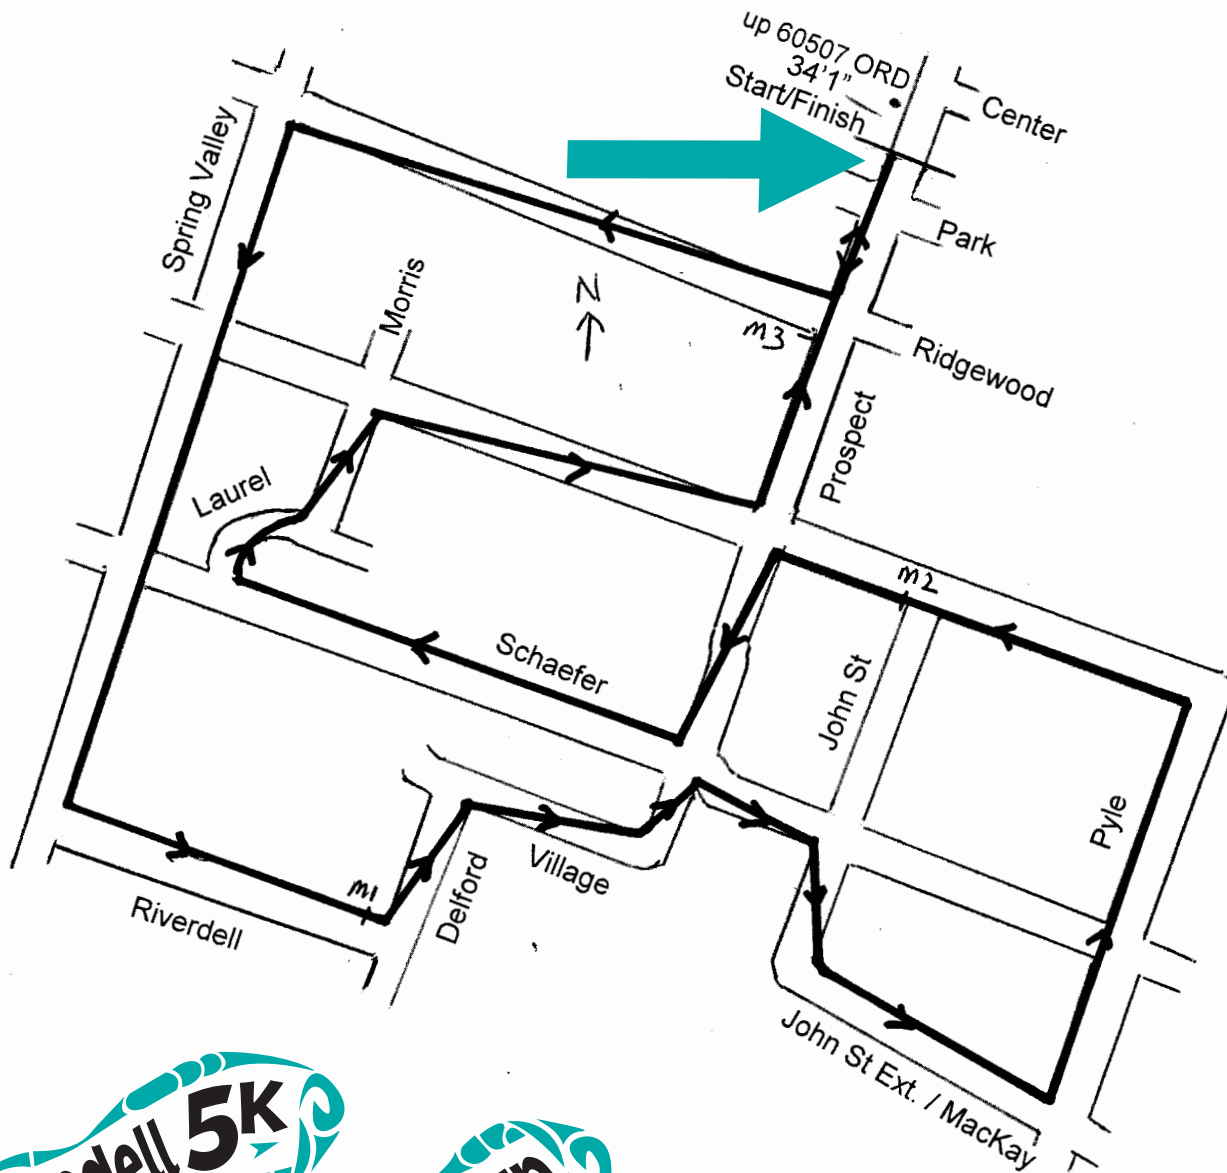

Oradell 5K  
Oradell, NJ 07649

**NJ15520JHP**

Effective 4/27/2015 to 12/31/2025

ALL DIRECTIONS ARE GIVEN RELATIVE TO THE RUNNING DIRECTION.

**Start/Finish:** On Prospect 34 feet 1 inch south of utility pole 60507ORD on the west side of the road and at the northern corner to the two story section of house #320 on the east.

**Mile 1:** On River Dell, at the trailing edge of the front door to house #774 on the left.

**Mile 2:** On Martin, 1 foot before utility pole 60343ORD on the southwestern corner of intersection with John.

**Mile 3:** On Prospect at northern corner of southernmost red sidewalk pad at intersection with Ridgewood.

Measured by Jane H. Parks  
April 3, 2015  
janehp3@gmail.com