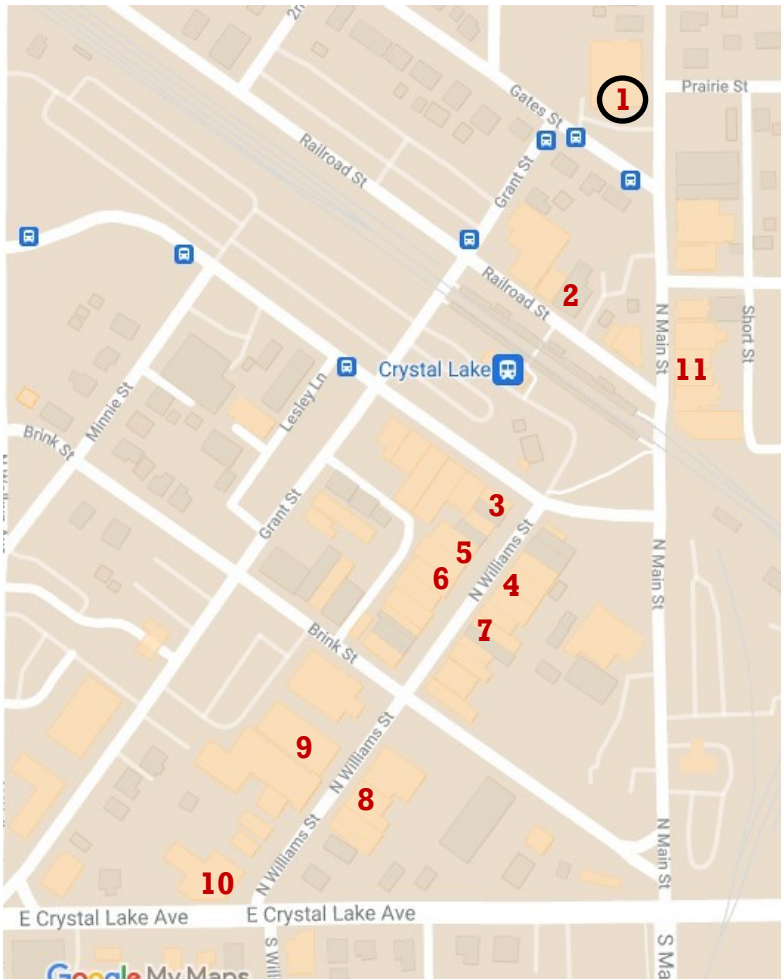

Map Sponsored by

Morgan Stanley

JENNIFER DALLAS, CFP®
FINANCIAL ADVISOR

Crystal Lake

- 1 **Crystal Lake Brewing**– raffle & 15% off
- 2 **Moontime Smokin' Que**– raffle of gift card
- 3 **Café Olympic**– raffle of \$25 card each day
- 4 **Out of the Box**– 15% off purchase
- 5 **Wear Did U Get That**– 15% off 1 item
- 6 **Marvin's Toy Store**– raffle basket
- 7 **Lulu's Wiggins Out**– 15% off & raffle basket
- 8 **mum117**– 10% off & raffle basket
- 9 **The Running Depot**– \$10 off purchase \$50
- 10 **Mellie's Chocolates**– \$2 ice cream cones
- 11 **That's Amore Pizza**– Raffle \$30 gift card

Richmond

- 24 **Anderson's Candy Shop** - free sample & 10% off
- 25 Harper G/Finery & Finishes- 20% off men/women clothes & raffle basket
- 26 Hammer & Stain- Saturday only 15% off at home kits, 15% custom sign orders, \$10 off reiki session
- 27 Jack Romine Farmers Insurance- free evaluation
- 28 Richmond BratHaus- Special Mule Menu all \$6
- 29 Doyle's Pub- free soda
- 30 Dilars Restaurant- 10% purchase

Harvard

- 33 Rush Creek Distilling- \$1 off Rush Slush, plus \$1 donation to clinic of each Slush & Raffle basket

Ringwood

- 31 Rusty Nail Saloon- 20% off appetizers
- 32 Rusty Malt Shop- free cone sample

Hebron

- 34 Hazel's Diner- Raffle \$25 gift card
- 35 Hart's Saloon - Raffle Basket

Woodstock

- 36 Shadowview Brewing 50% off any appetizer