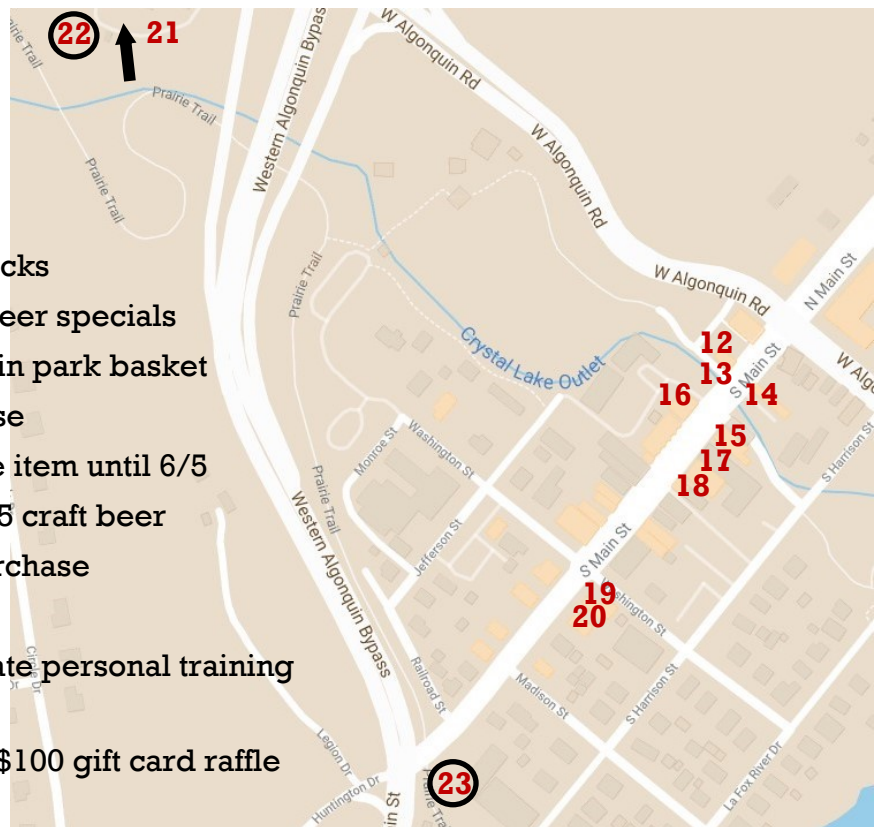

Map Sponsored by

Morgan Stanley

JENNIFER DALLAS, CFP®
FINANCIAL ADVISOR

Crystal Lake

- 1 **Crystal Lake Brewing**– raffle & 15% off
- 2 **Moontime Smokin' Que**– raffle of gift card
- 3 **Café Olympic**– raffle of \$25 card each day
- 4 **Out of the Box**– 15% off purchase
- 5 **Wear Did U Get That**– 15% off 1 item
- 6 **Marvin's Toy Store**– raffle basket
- 7 **Lulu's Wiggins Out**– 15% off & raffle basket
- 8 **mum117**– 10% off & raffle basket
- 9 **The Running Depot**– \$10 off purchase \$50
- 10 **Mellie's Chocolates**– \$2 ice cream cones
- 11 **That's Amore Pizza**– Raffle \$30 gift card

Richmond

- 24 **Anderson's Candy Shop** - free sample & 10% off
- 25 Harper G/Finery & Finishes- 20% off men/women clothes & raffle basket
- 26 Hammer & Stain- Saturday only 15% off at home kits, 15% custom sign orders, \$10 off reiki session
- 27 Jack Romine Farmers Insurance- free evaluation
- 28 Richmond BratHaus- Special Mule Menu all \$6
- 29 Doyle's Pub- free soda
- 30 Dilars Restaurant- 10% purchase

Harvard

- 33 Rush Creek Distilling- \$1 off Rush Slush, plus \$1 donation to clinic of each Slush & Raffle basket

Ringwood

- 31 Rusty Nail Saloon- 20% off appetizers
- 32 Rusty Malt Shop- free cone sample

Hebron

- 34 Hazel's Diner- Raffle \$25 gift card
- 35 Hart's Saloon - Raffle Basket

Woodstock

- 36 Shadowview Brewing 50% off any appetizer