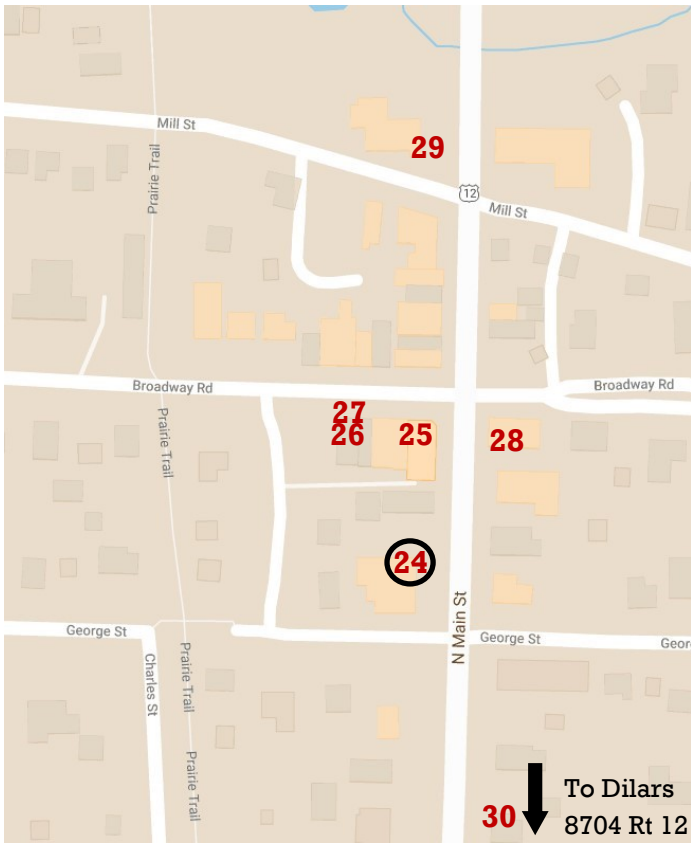

Map Sponsored by

Morgan Stanley

JENNIFER DALLAS, CFP®
FINANCIAL ADVISOR

Crystal Lake

- 1 **Crystal Lake Brewing**– raffle & 15% off
- 2 **Moontime Smokin' Que**– raffle of gift card
- 3 **Café Olympic**– raffle of \$25 card each day
- 4 **Out of the Box**– 15% off purchase
- 5 **Wear Did U Get That**– 15% off 1 item
- 6 **Marvin's Toy Store**– raffle basket
- 7 **Lulu's Wiggins Out**– 15% off & raffle basket
- 8 **mum117**– 10% off & raffle basket
- 9 **The Running Depot**– \$10 off purchase \$50
- 10 **Mellie's Chocolates**– \$2 ice cream cones
- 11 **That's Amore Pizza**– Raffle \$30 gift card

Richmond

- 24 **Anderson's Candy Shop** - free sample & 10% off
- 25 Harper G/Finery & Finishes- 20% off men/women clothes & raffle basket
- 26 Hammer & Stain- Saturday only 15% off at home kits, 15% custom sign orders, \$10 off reiki session
- 27 Jack Romine Farmers Insurance- free evaluation
- 28 Richmond BratHaus- Special Mule Menu all \$6
- 29 Doyle's Pub- free soda
- 30 Dilars Restaurant- 10% purchase

Harvard

- 33 Rush Creek Distilling- \$1 off Rush Slush, plus \$1 donation to clinic of each Slush & Raffle basket

Ringwood

- 31 Rusty Nail Saloon- 20% off appetizers
- 32 Rusty Malt Shop- free cone sample

Hebron

- 34 Hazel's Diner- Raffle \$25 gift card
- 35 Hart's Saloon - Raffle Basket

Woodstock

- 36 Shadowview Brewing 50% off any appetizer