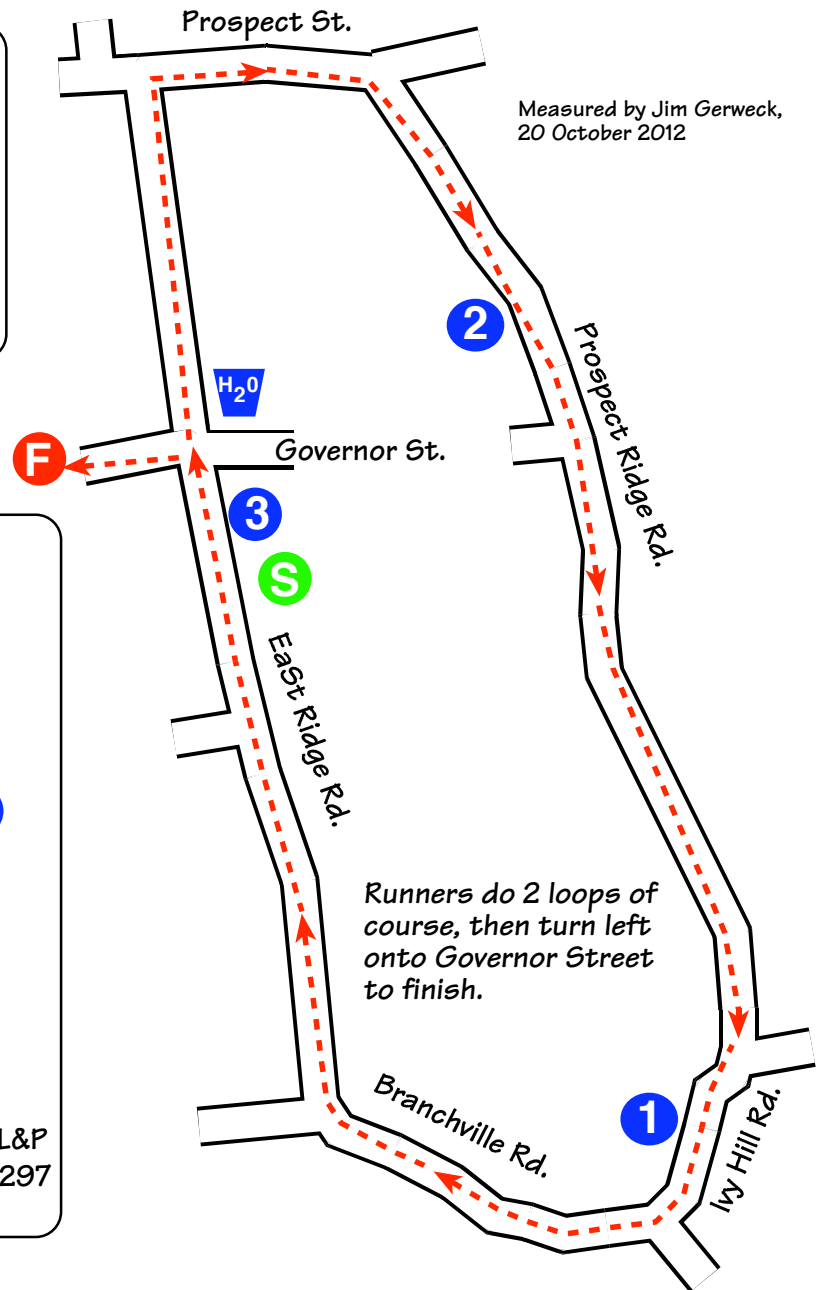

RIDGEFIELD TURKEY TROT

5 km, Ridgefield, CT

CT12004JRG

This Certification effective
11/15/2012 to 12/31/2022

MEASURED POINTS

- 1 Mi - 6th full height fence post on stone wall, last house on corner of Ivy Hill before Branchville, 40 ft. past CL&P #520-2.
- 2 Mi - Even w/ handhole on 3rd base side of baseball diamond, Prospect Ridge, 45 ft. past fire hydrant.
- 3 Mi - 33 ft. past Start line.

START & FINISH DETAIL