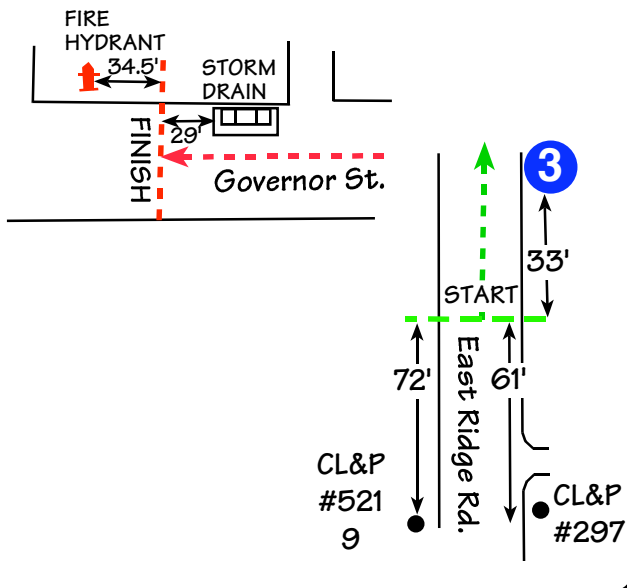

RIDGEFIELD TURKEY TROT

5 km, Ridgefield, CT

CT12004JRG

This Certification effective
11/15/2012 to 12/31/2022

MEASURED POINTS

- 1 Mi - 6th full height fence post on stone wall, last house on corner of Ivy Hill before Branchville, 40 ft. past CL&P #520-2.
- 2 Mi - Even w/ handhole on 3rd base side of baseball diamond, Prospect Ridge, 45 ft. past fire hydrant.
- 3 Mi - 33 ft. past Start line.

START & FINISH DETAIL