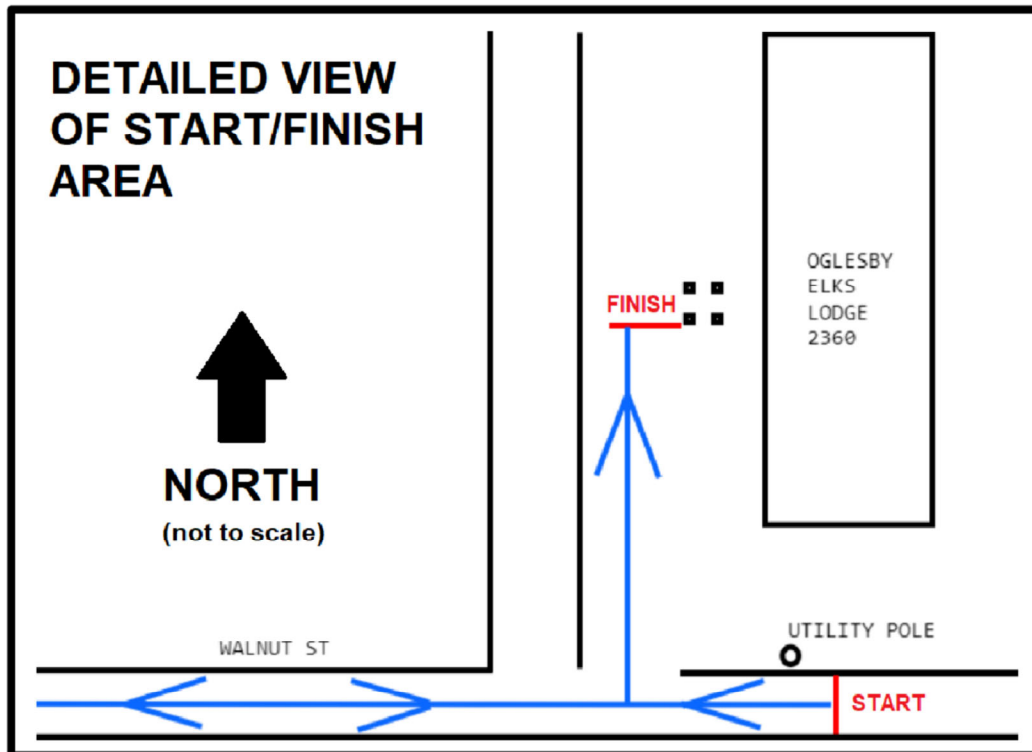

Measured on June 14, 2023  
 by Eric Arndt (Eric@ItsRaceTime.com)  
 This course measured using the full width of the  
 road and the Shortest Possible Route (SPR)

IL23016NM  
 Effective: 06/15/2023  
 Through: 12/31/2033

START: Mag Nail on the North edge of Walnut Street, located 16 feet 2 inches east of the center of Utility Pole #947. Said U.P. is found on the North side of Main Street in front of Oglesby Elks Lodge 2360.

Mile 1: 41.29929, -89.06012

Mile 2: 41.29641, -89.06233

FINISH: In Oglesby Elks Lodge 2360 Parking Lot. The finish line is formed by extending westward from the southern edges of the two south most brick columns supporting the covered awning over the