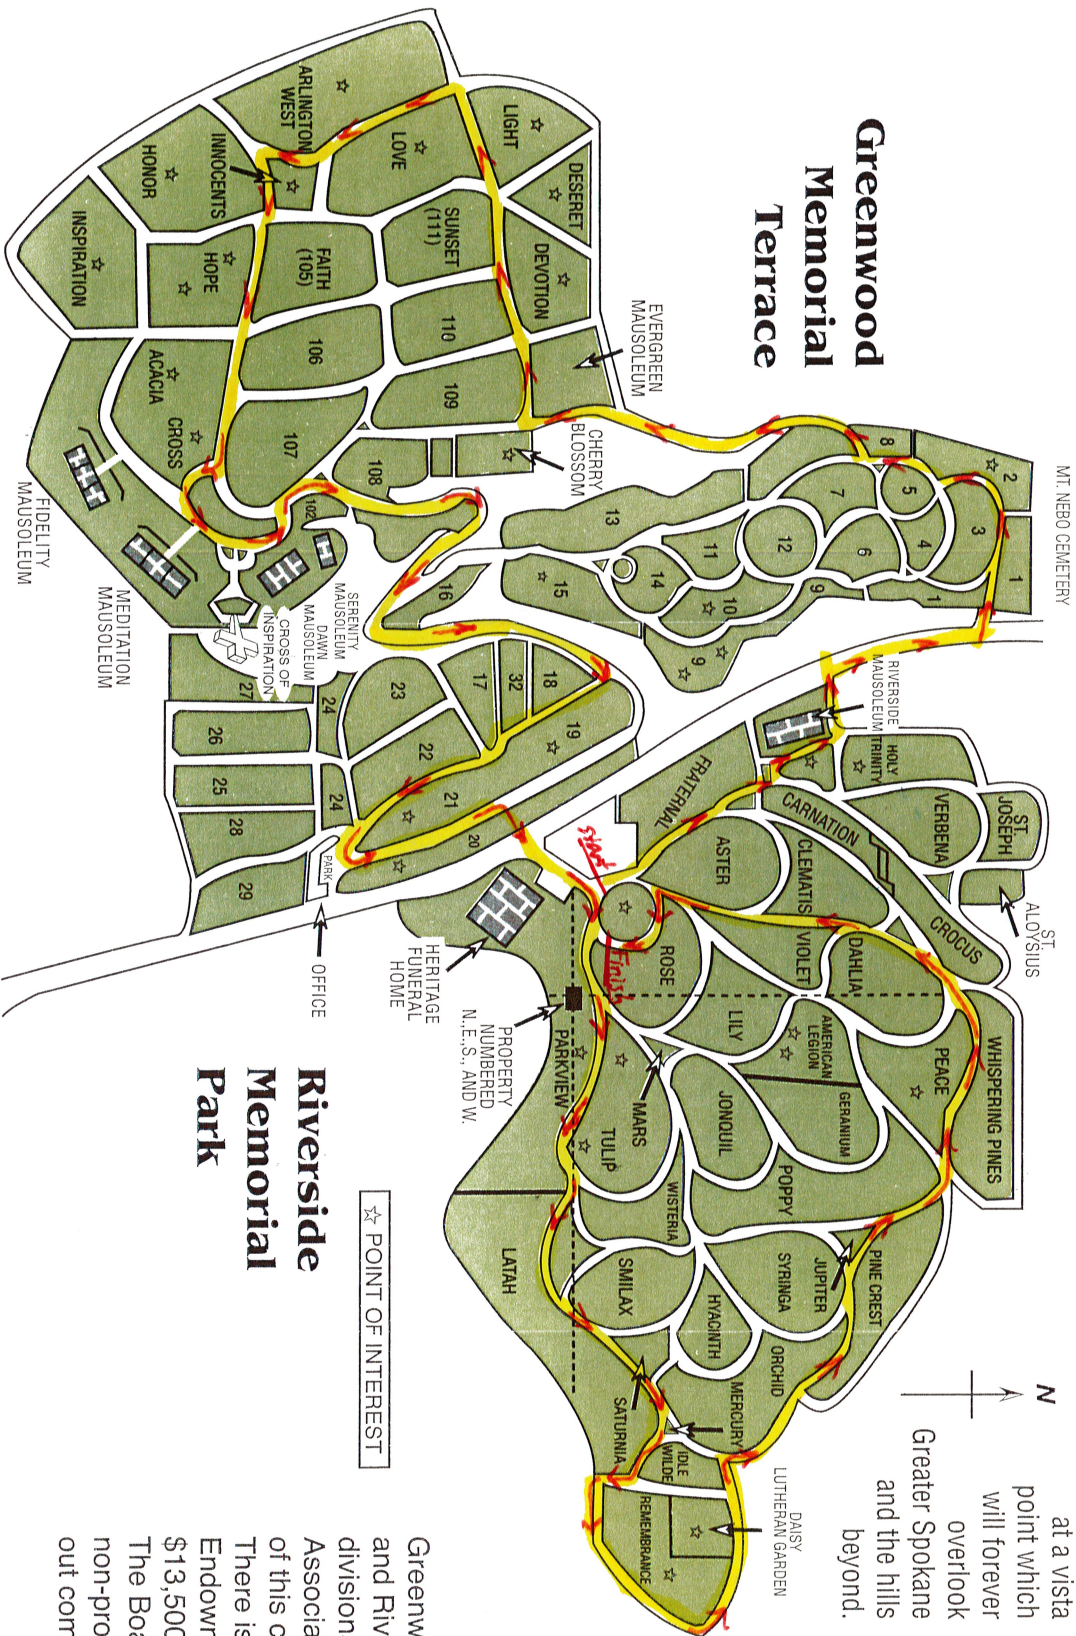

OR UNIT

LOT OR

SECTION

LAWN

### the Cross of Inspiration

...is an outstanding focal point of interest towering sixty-three feet high on the top terrace of Greenwood. The prestressed concrete Cross carefully constructed of white cement has a cross-arm span of twenty feet and weighs twelve tons. It is a marvel of modern engineering in steel and concrete and has been erected

at a vista point which will forever overlook Greater Spokane and the hills beyond.

## Greenwood Memorial Terrace

☆ POINT OF INTEREST