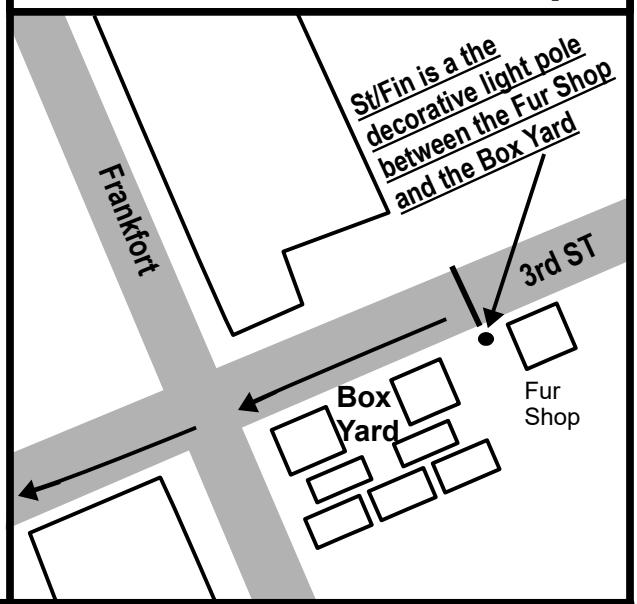

Blue Dome 5k 2026 - Tulsa, OK

Start/Finish Detail Map

1K/4k: On 6th St., at the east edge of the alley at the center of the block between Boulder & Main St (GPS 36.15038 -95.9901)
2k/3k: On 1st St, at the north edge of the BOK Center. (GPS 36.1536 -95.9954)

Measured by: Martin Updike,
 918-577-1956,
 martin@i40raceservice.com

Race Contact: Tim Dreiling,
 race@goldendrillerracing.com

Elevations:
 Start: 220 m Finish: 220 m
 Low: 219 m High: 253 m

Shortest Possible Route (SPR) was used to measure this course. No restrictions.

Turnaround Detail Map