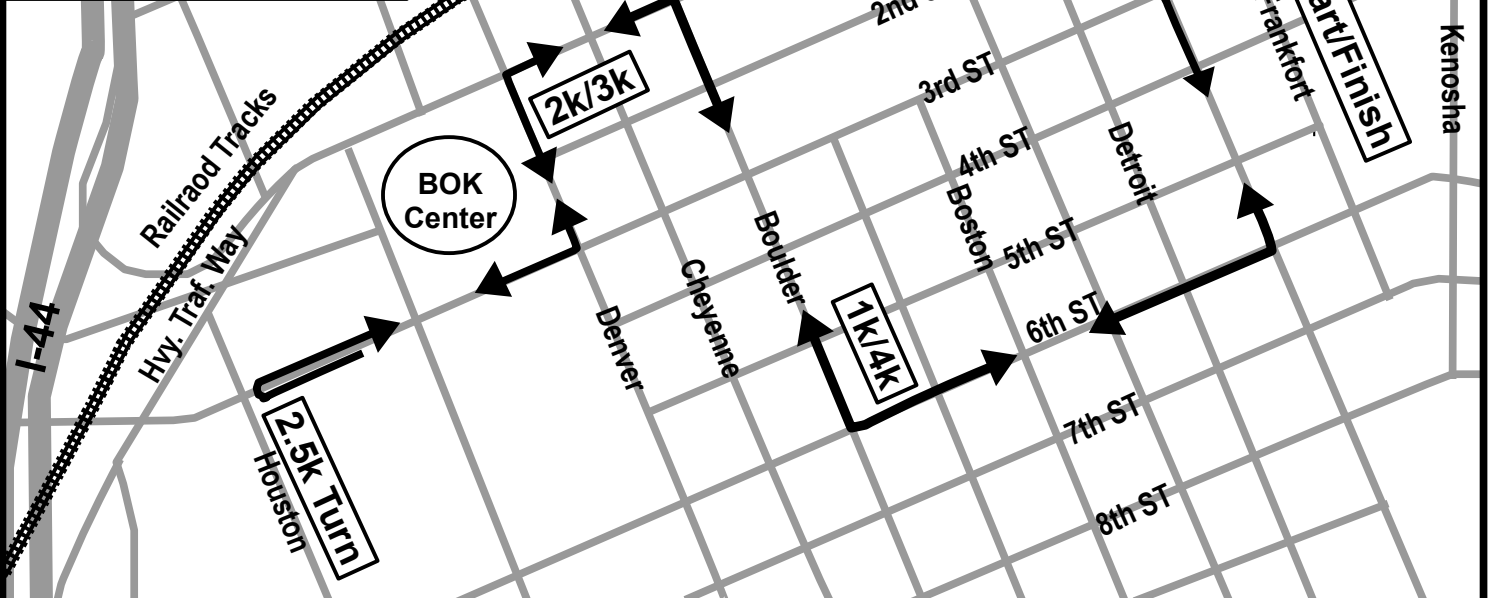

Blue Dome 5k 2026 - Tulsa, OK

Start/Finish Detail Map

1K/4k: On 6th St., at the east edge of the alley at the center of the block between Boulder & Main St (GPS 36.15038 -95.9901)
2k/3k: On 1st St, at the north edge of the BOK Center. (GPS 36.1536 -95.9954)

Measured by: Martin Updike,
 918-577-1956,
 martin@i40raceservice.com

Race Contact: Tim Dreiling,
 race@goldendrillerracing.com

Elevations:
 Start: 220 m Finish: 220 m
 Low: 219 m High: 253 m

Shortest Possible Route (SPR) was used to measure this course. No restrictions.

Turnaround Detail Map