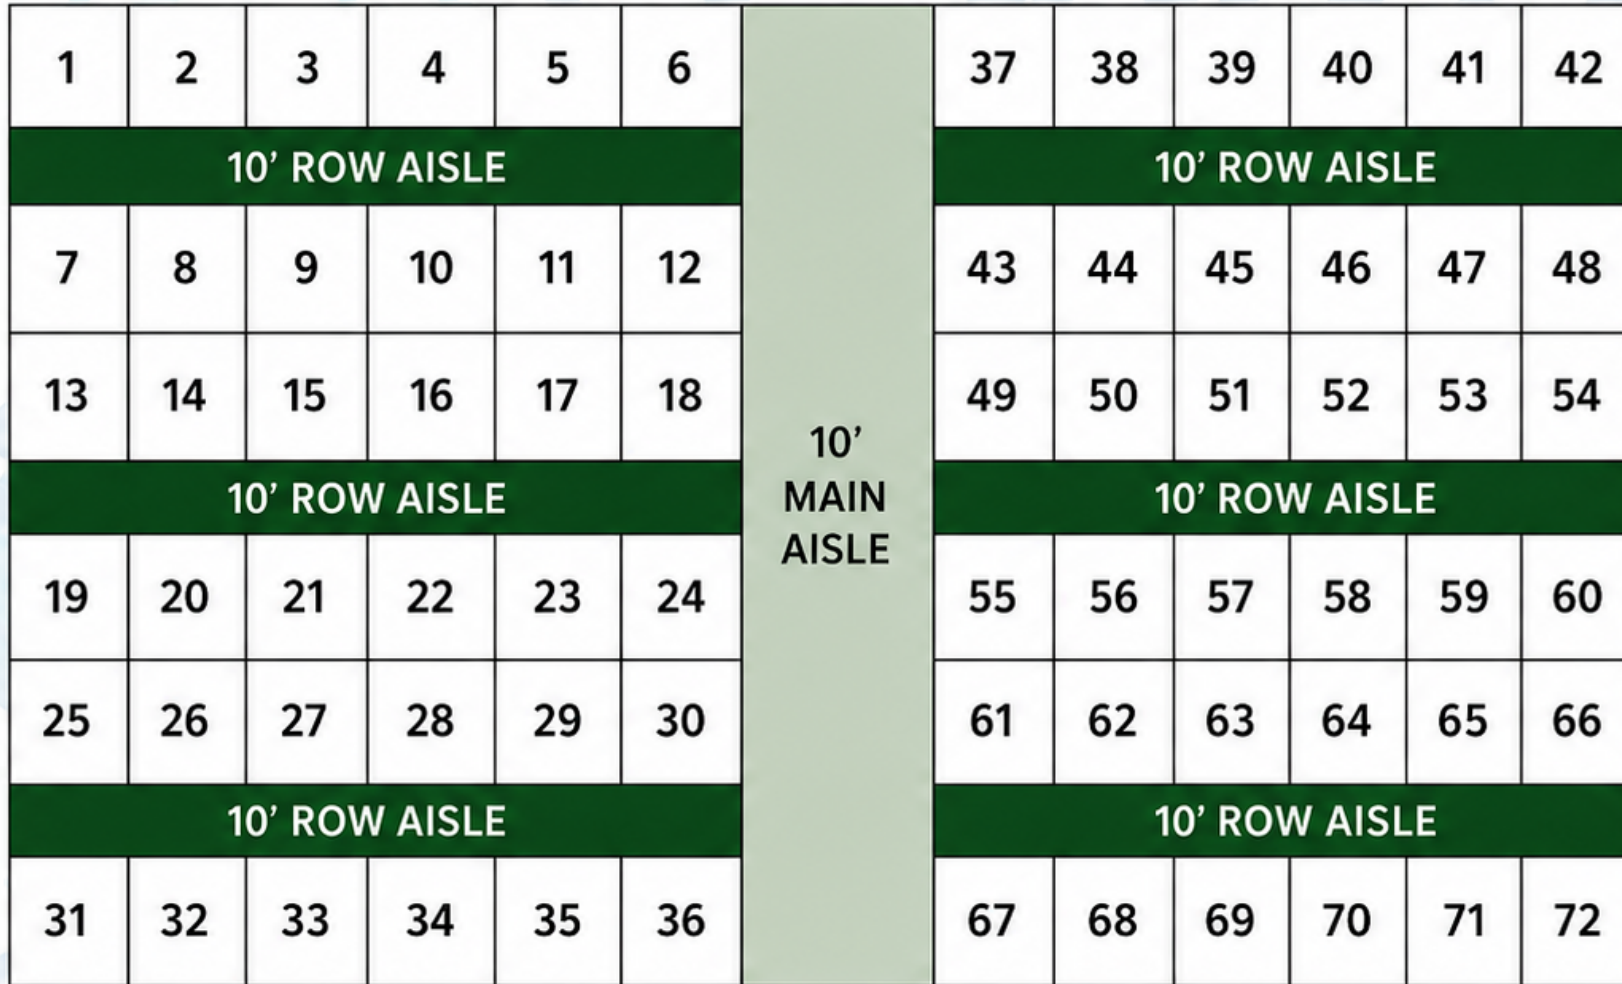

Vendor Village Layout
10' x 10' Booths
72 spaces
150' x 110' footprint

Moving together for mental health ♥