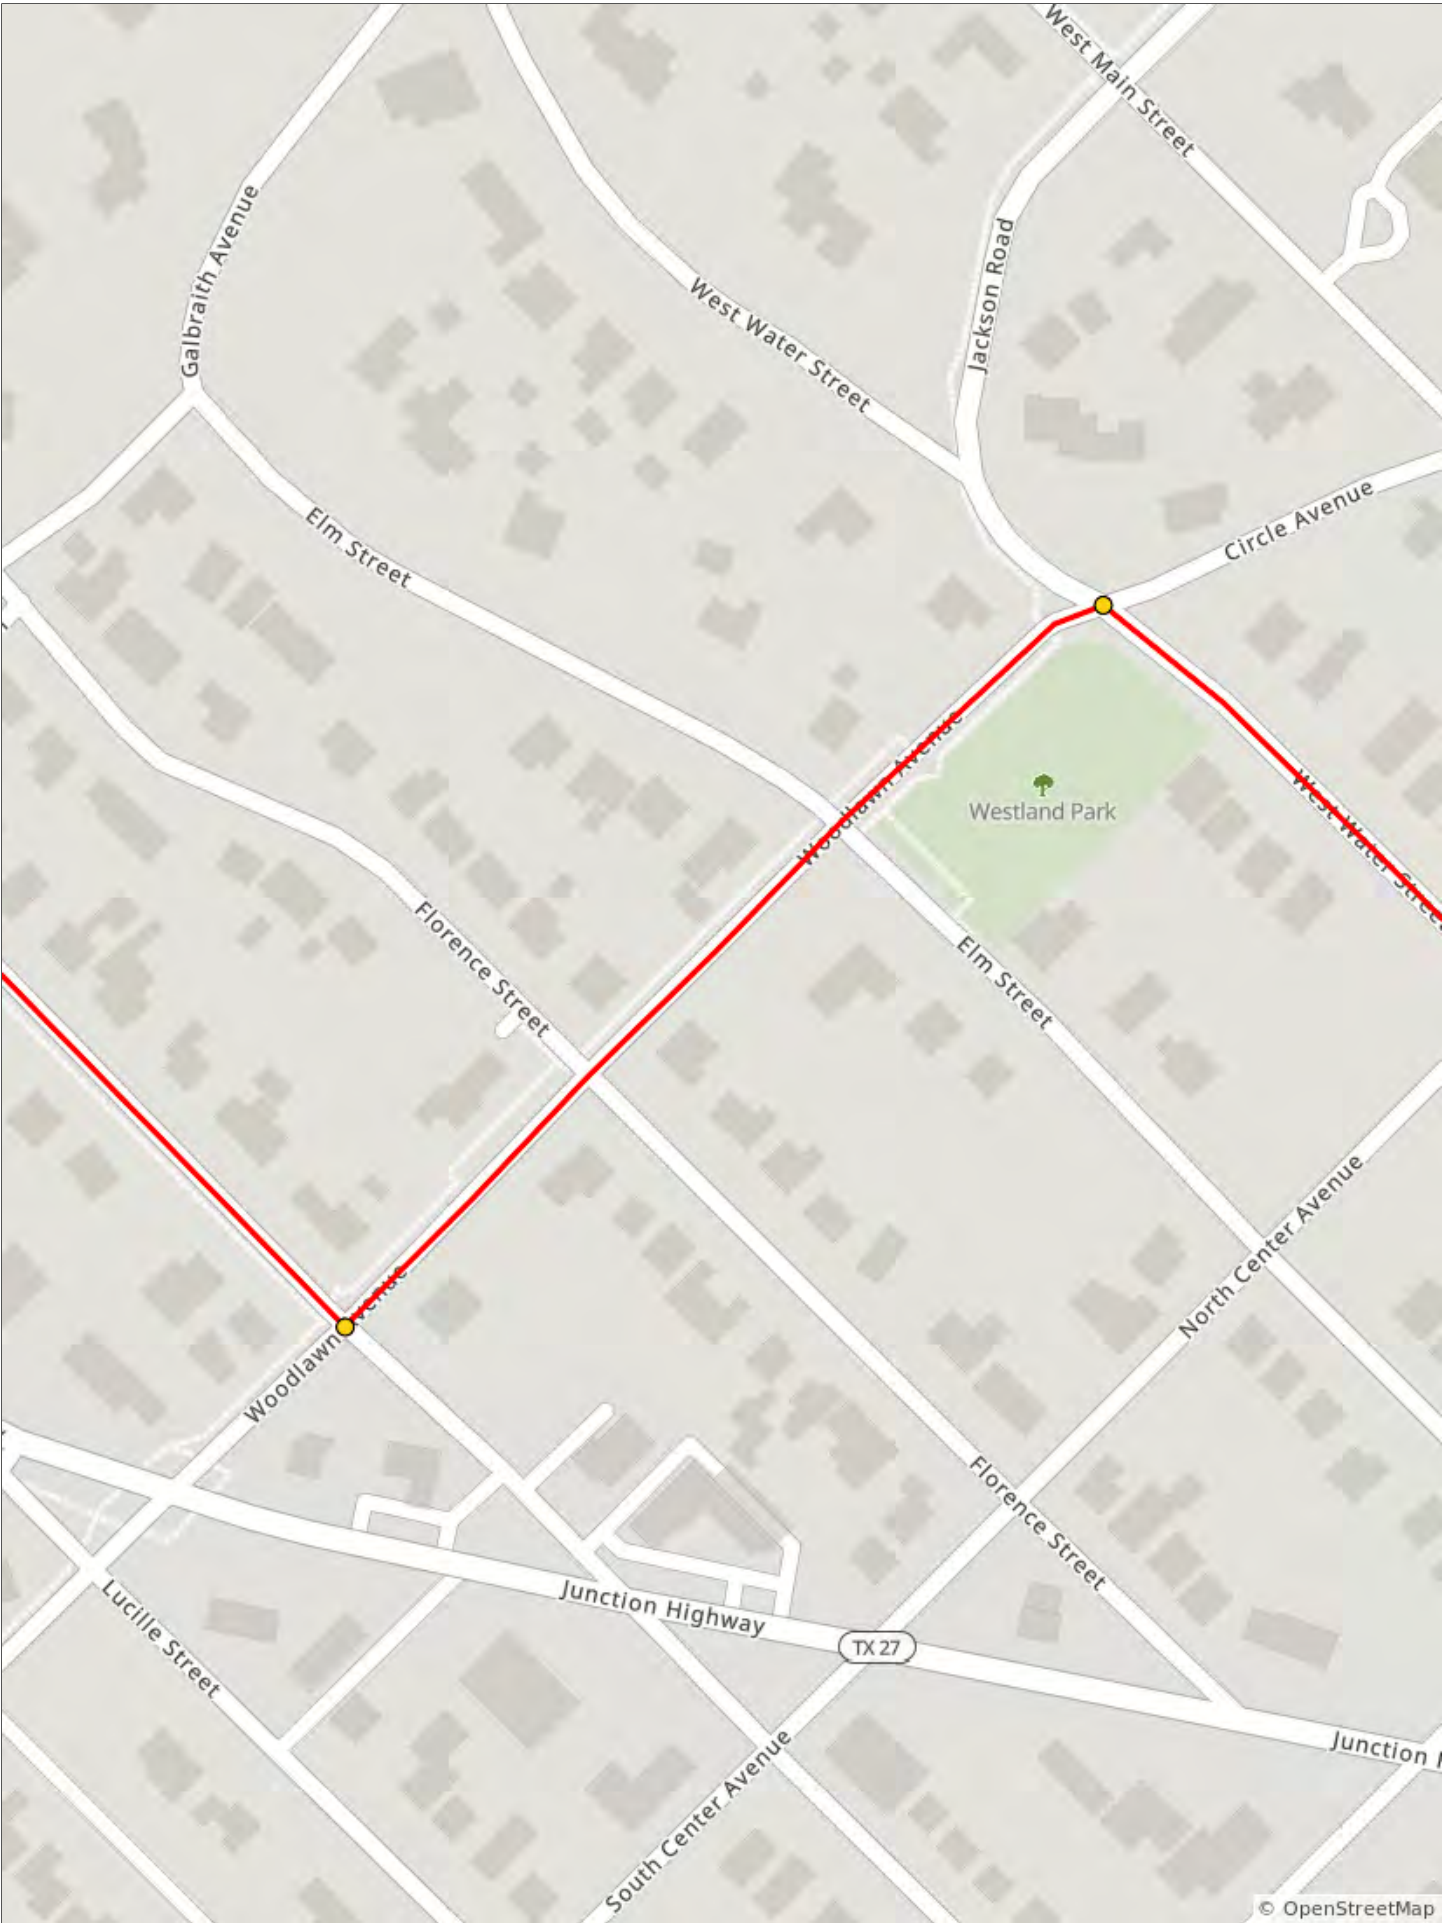

Dist	Type	Next
4.6	←	0.1
4.7	→	0.2

2.0 miles. +3/-0 feet