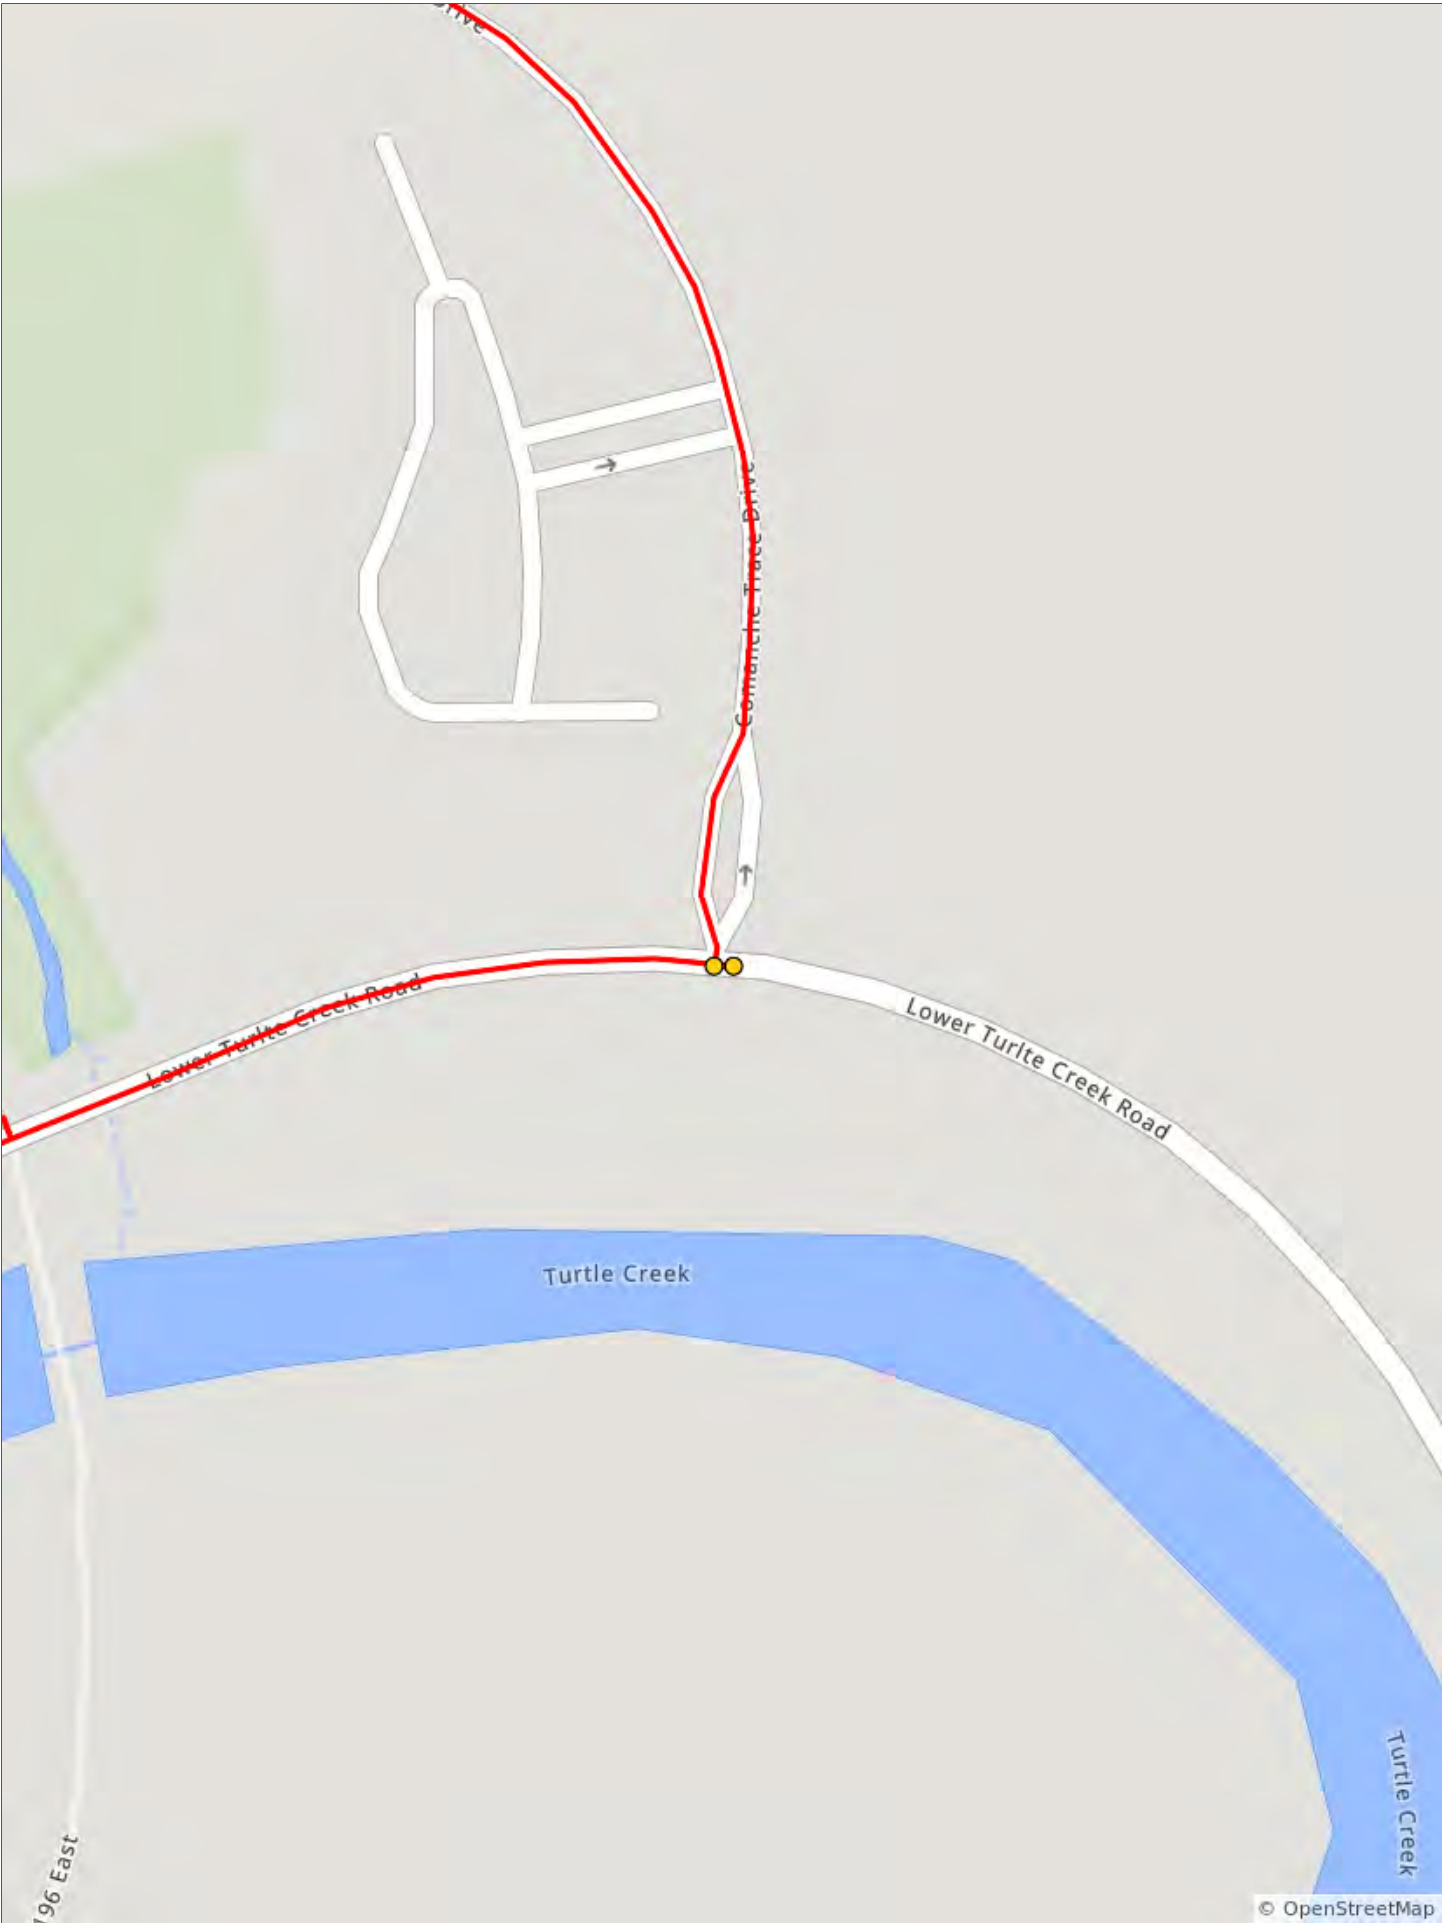

Dist	Type	Next
10.6	←	29.8
40.4	←	0.5

34.1 miles. +957/-1467 feet