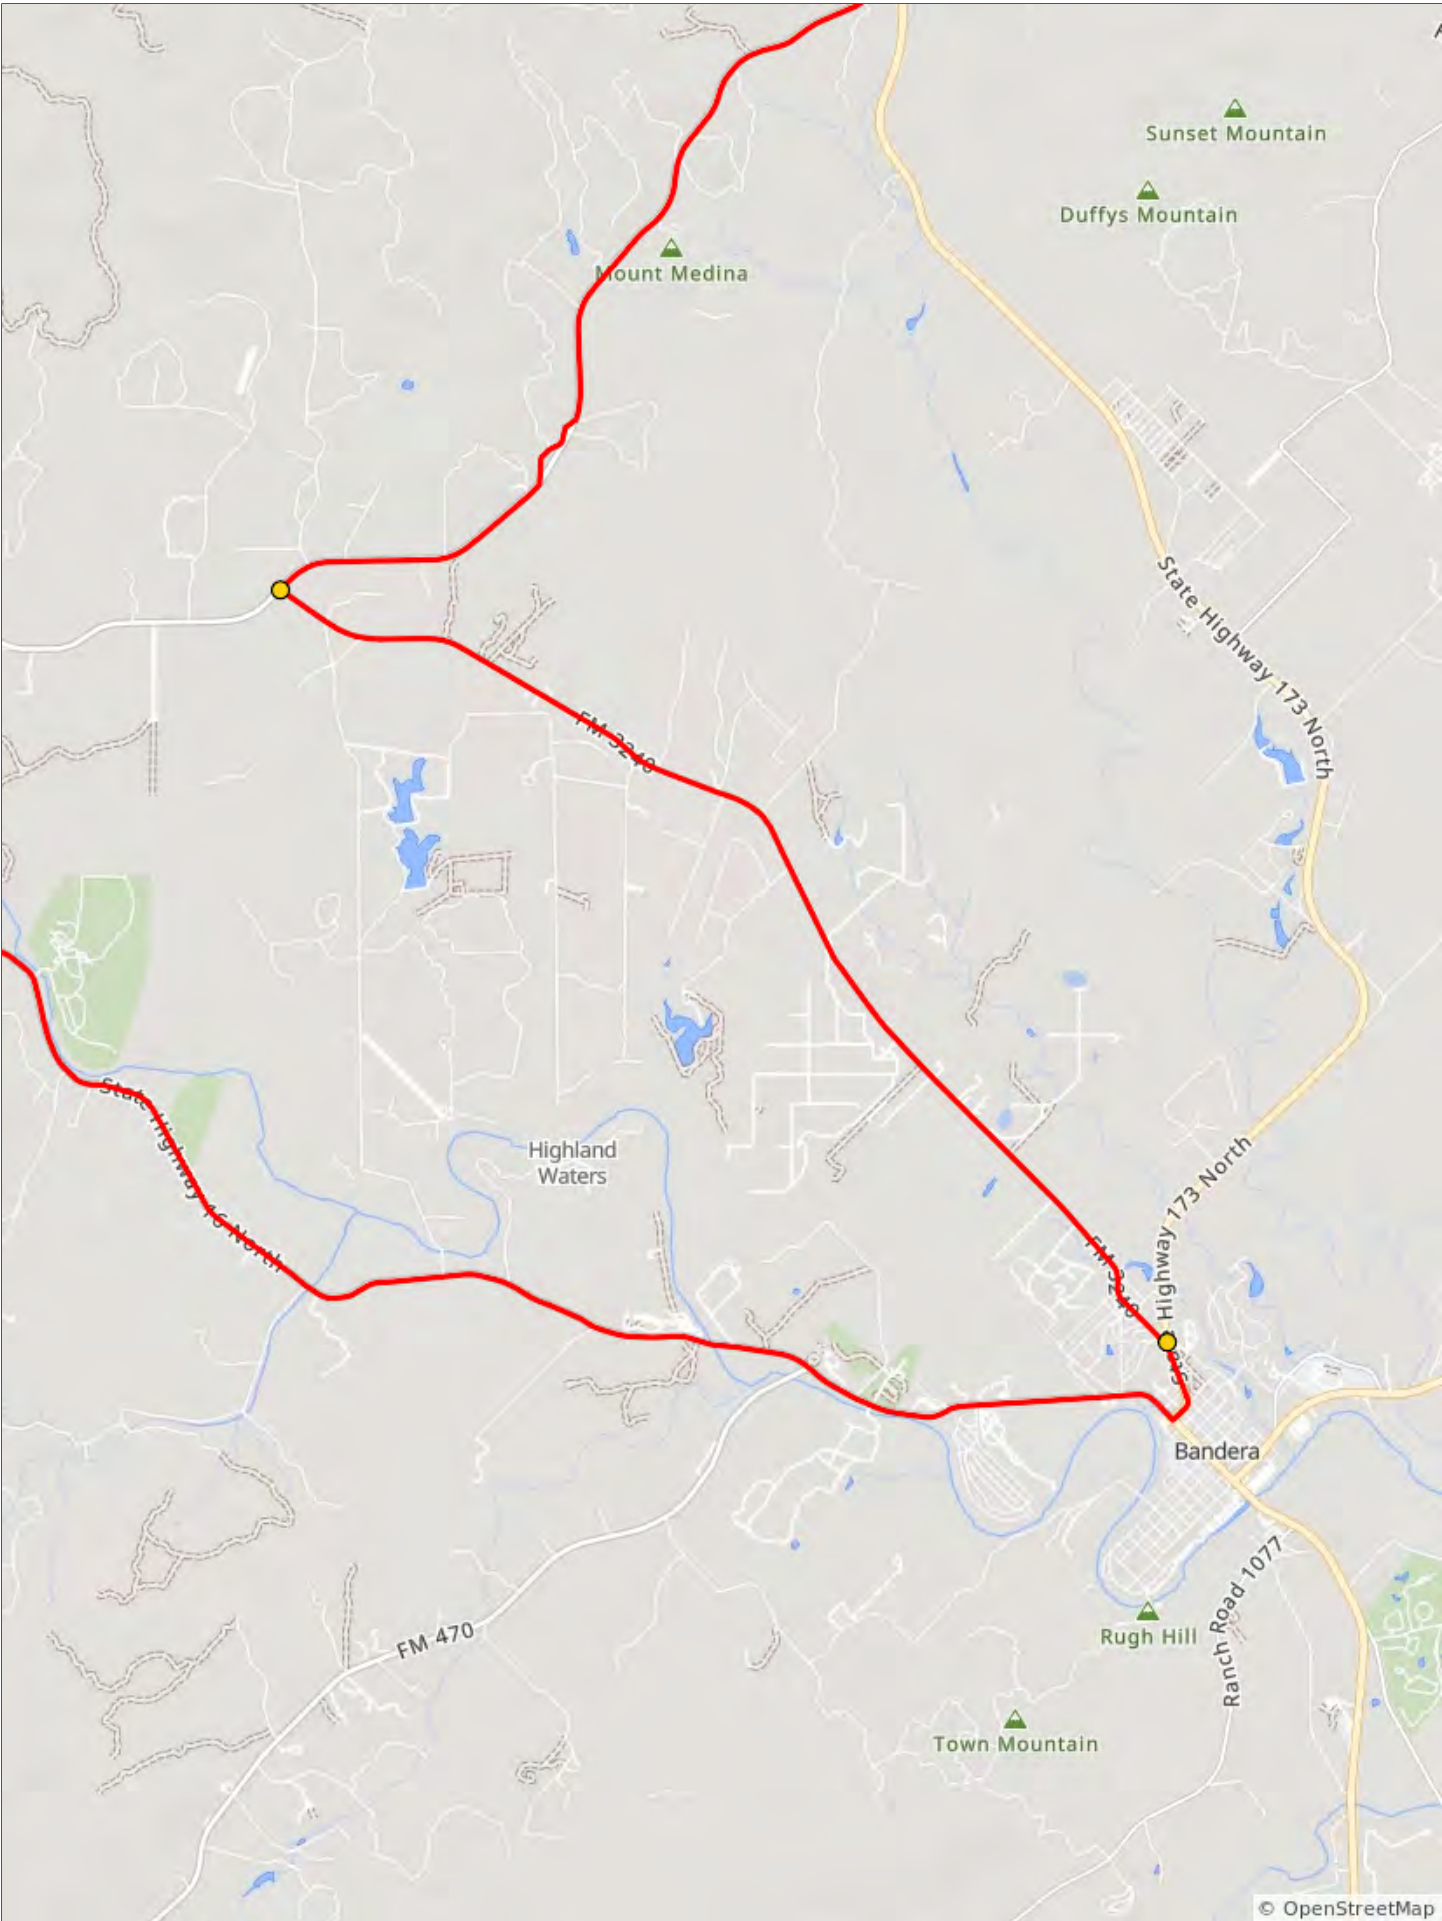

# EBT 2026 Saturday 73 miles

EBT 2026 Saturday 73 miles

Dist	Type	Next
0.0		0.1
0.1		0.0
0.2		0.7

0.2 miles. +0/-0 feet

Dist	Type	Next
0.9	→	0.4
1.3	→	0.3

1.1 miles. +0/-1 feet

Dist	Type	Next
1.6	←	1.3
2.8	↗	3.5

1.5 miles. +4/-22 feet

Dist	Type	Next
6.3	←	0.0
6.3	↪	4.3

3.5 miles. +0/-0 feet

Dist	Type	Next
10.6	←	29.8
40.4	←	0.5

34.1 miles. +957/-1467 feet

Dist	Type	Next
40.9	←	7.2
48.1	→	1.7

7.7 miles. +349/-169 feet

Dist	Type	Next
49.8	↖	0.5
50.3	↖	3.5

2.2 miles. +21/-50 feet

Dist	Type	Next
53.8	←	2.6
56.5	→	6.1

6.2 miles. +145/-159 feet

Old Historical Camp  
Verde Army Fort  
Historical Monument

Verde Creek Road

1251 East

Mico Creek

Bandera Highway

Bandera Highway

Bandera Pass

Dead poacher

Dist	Type	Next
62.6	←	0.2
62.7	→	0.2
62.9	↑	3.5

6.4 miles. +14/-34 feet

Dist	Type	Next
66.4	↗	2.1
68.5	↘	2.7