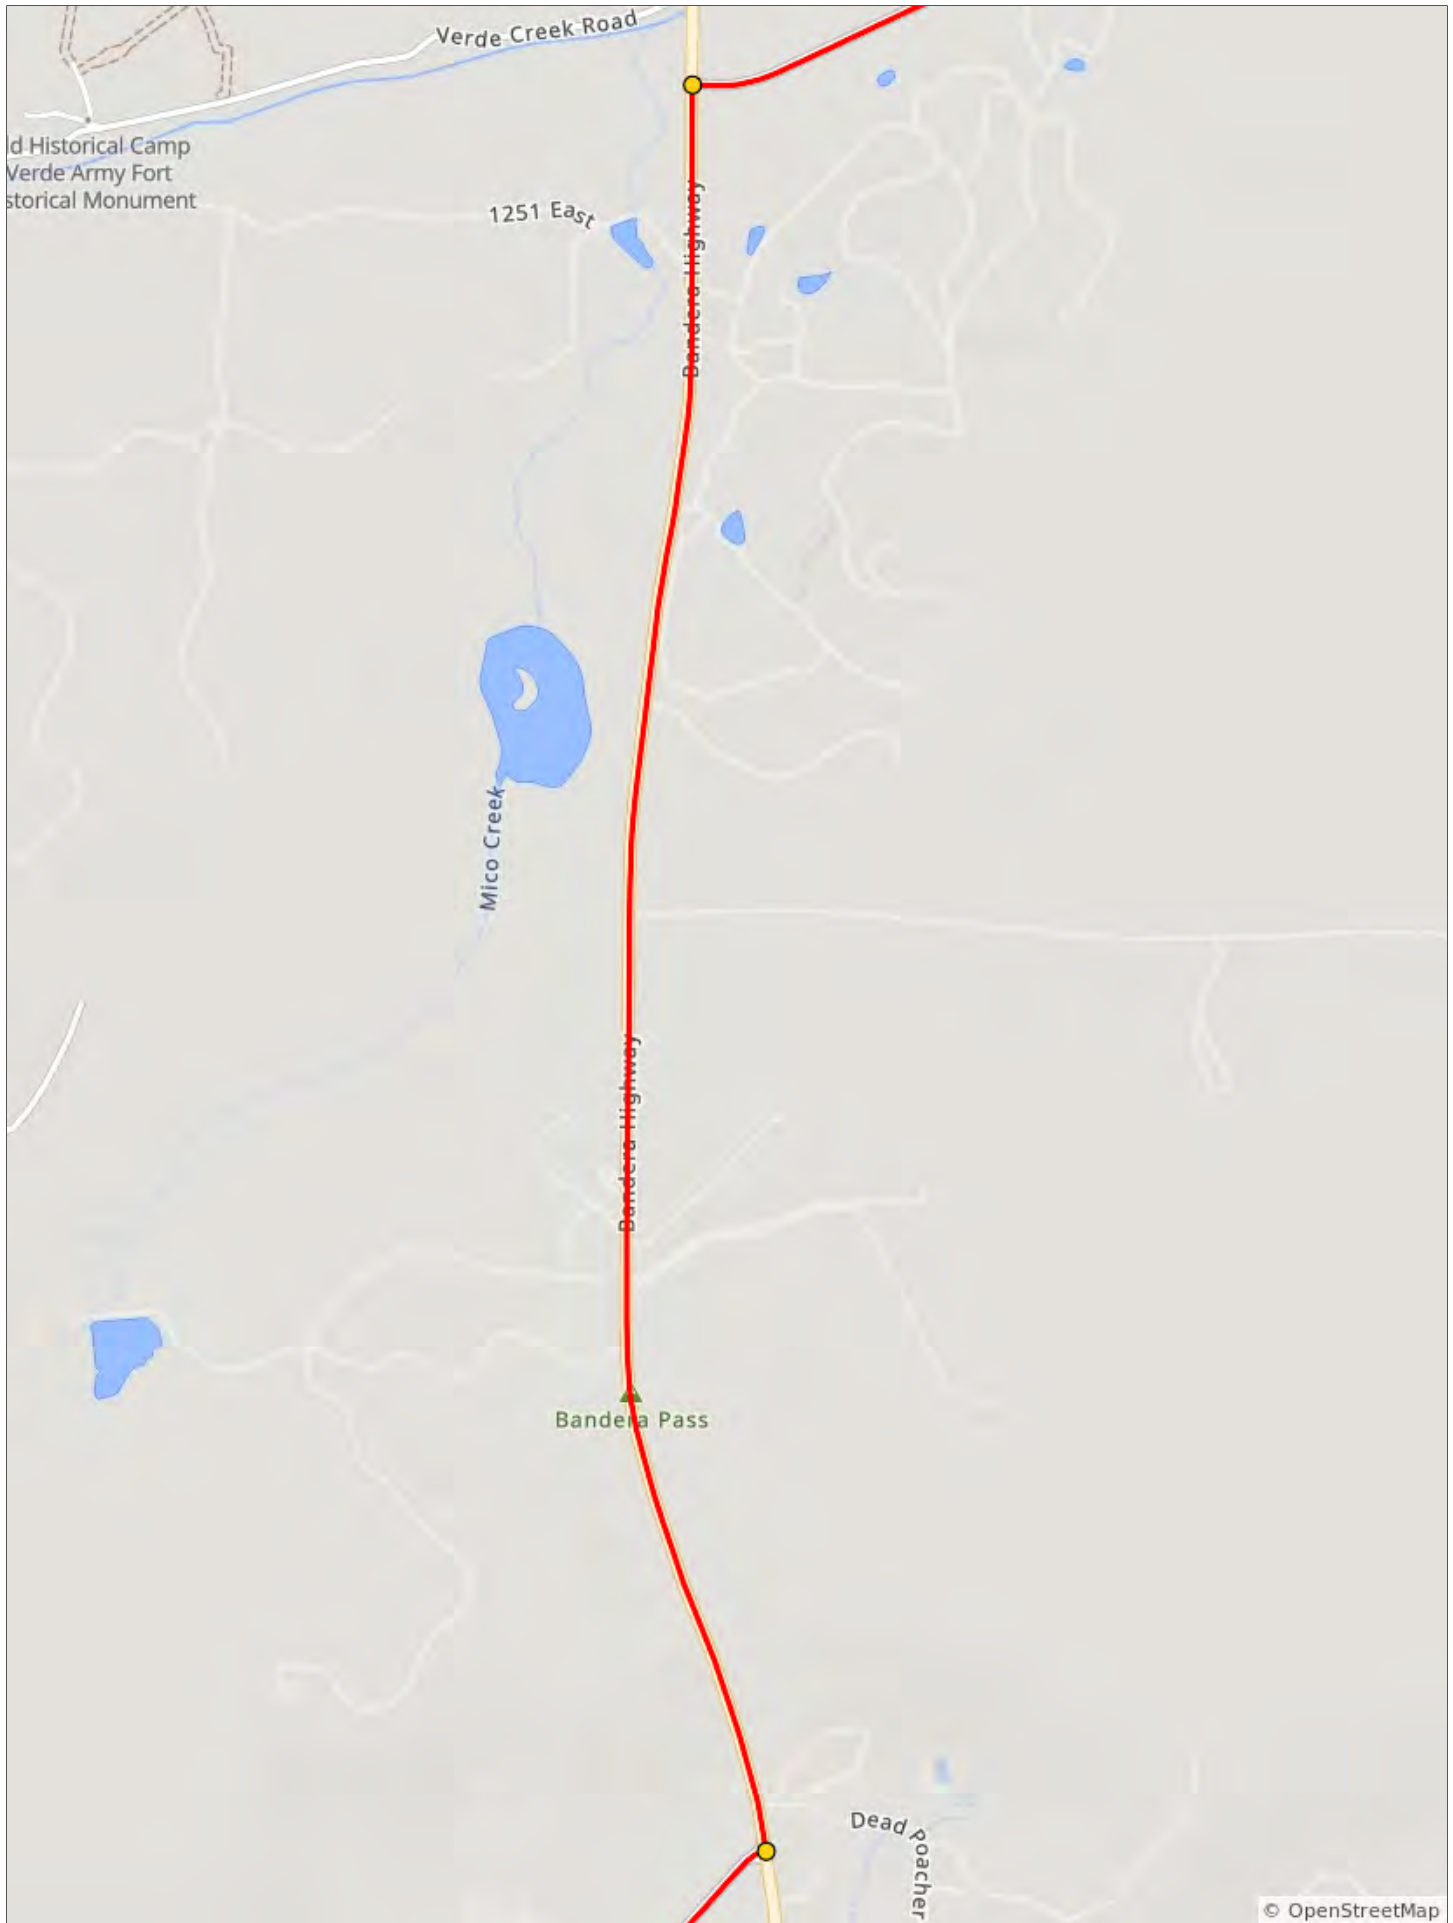

# EBT 2026 Saturday 73 miles

EBT 2026 Saturday 73 miles

Dist	Type	Next
0.0		0.1
0.1		0.0
0.2		0.7

0.2 miles. +0/-0 feet

Dist	Type	Next
0.9	→	0.4
1.3	→	0.3

1.1 miles. +0/-1 feet

Dist	Type	Next
1.6	←	1.3
2.8	↗	3.5

Dist	Type	Next
49.8	↖	0.5
50.3	↖	3.5

2.2 miles. +21/-50 feet

Dist	Type	Next
53.8	←	2.6
56.5	→	6.1

6.2 miles. +145/-159 feet

Old Historical Camp  
Verde Army Fort  
Historical Monument

Verde Creek Road

1251 East

Mico Creek

Bandera Highway

Bandera Highway

Bandera Pass

Dead poacher

Dist	Type	Next
62.6	←	0.2
62.7	→	0.2
62.9	↑	3.5

6.4 miles. +14/-34 feet

Dist	Type	Next
66.4	↗	2.1
68.5	↘	2.7