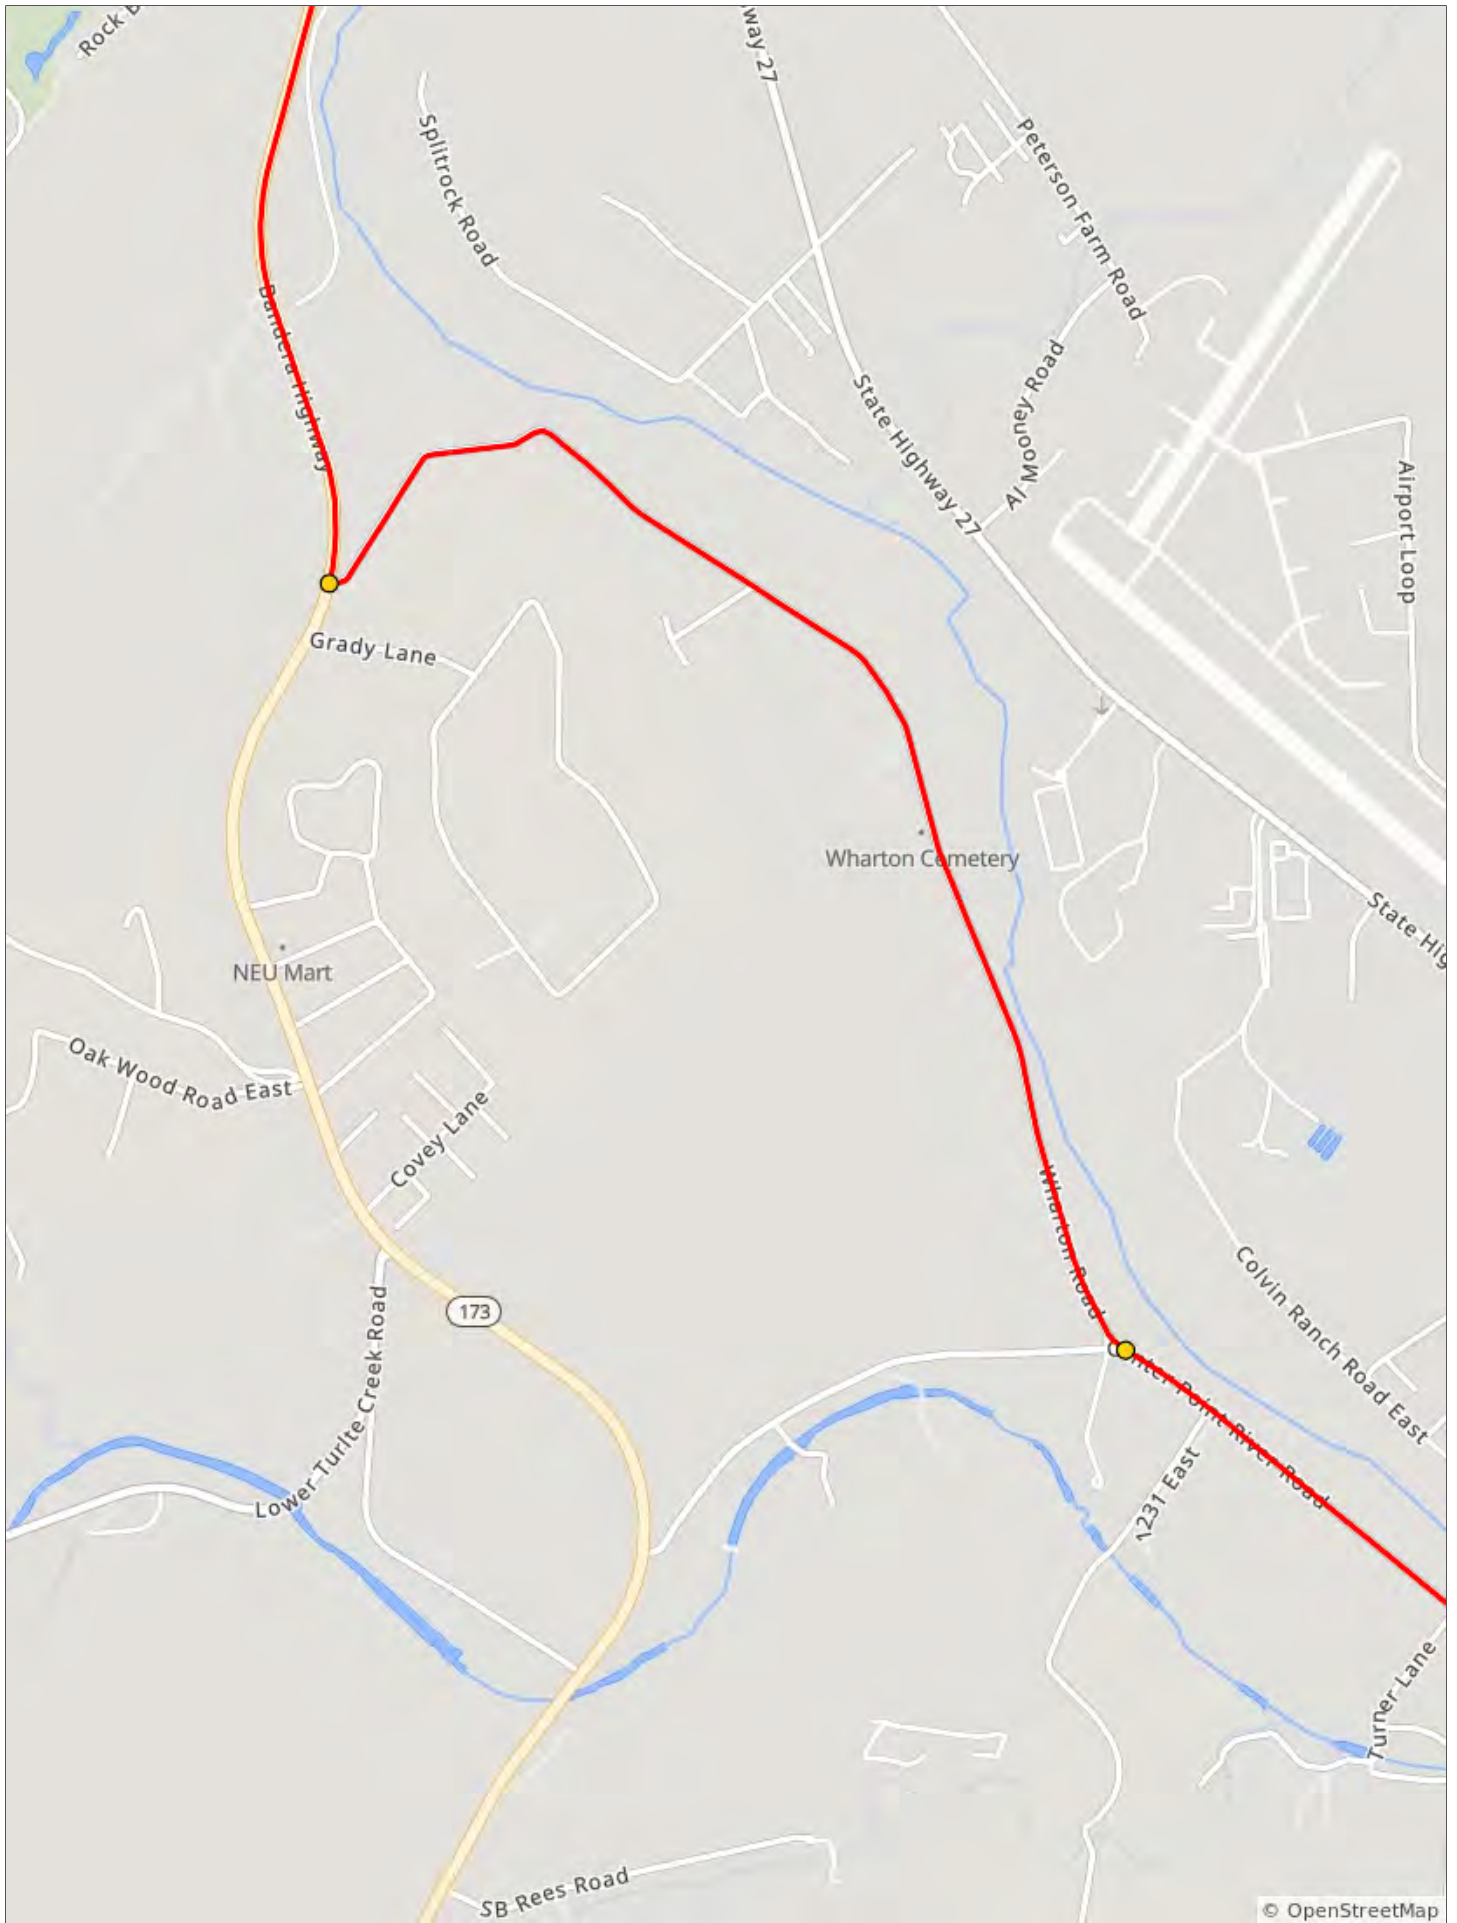

Dist	Type	Next
49.8	↖	0.5
50.3	↖	3.5

2.2 miles. +21/-50 feet

Dist	Type	Next
53.8	←	2.6
56.5	→	6.1

6.2 miles. +145/-159 feet

Old Historical Camp  
Verde Army Fort  
Historical Monument

Verde Creek Road

1251 East

Mico Creek

Bandera Highway

Bandera Highway

Bandera Pass

Dead poacher

Dist	Type	Next
62.6	←	0.2
62.7	→	0.2
62.9	↑	3.5

6.4 miles. +14/-34 feet

Dist	Type	Next
66.4	↗	2.1
68.5	↘	2.7

5.6 miles. +98/-12 feet

Dist	Type	Next
71.3	↗	0.0
71.3	↗	0.2
71.6	←	0.4

3.0 miles. +0/-18 feet

Dist	Type	Next
71.9	←	0.7
72.6	→	0.1

1.0 miles. +18/-0 feet

Dist	Type	Next
72.7		0.0

0.1 miles. +0/-0 feet