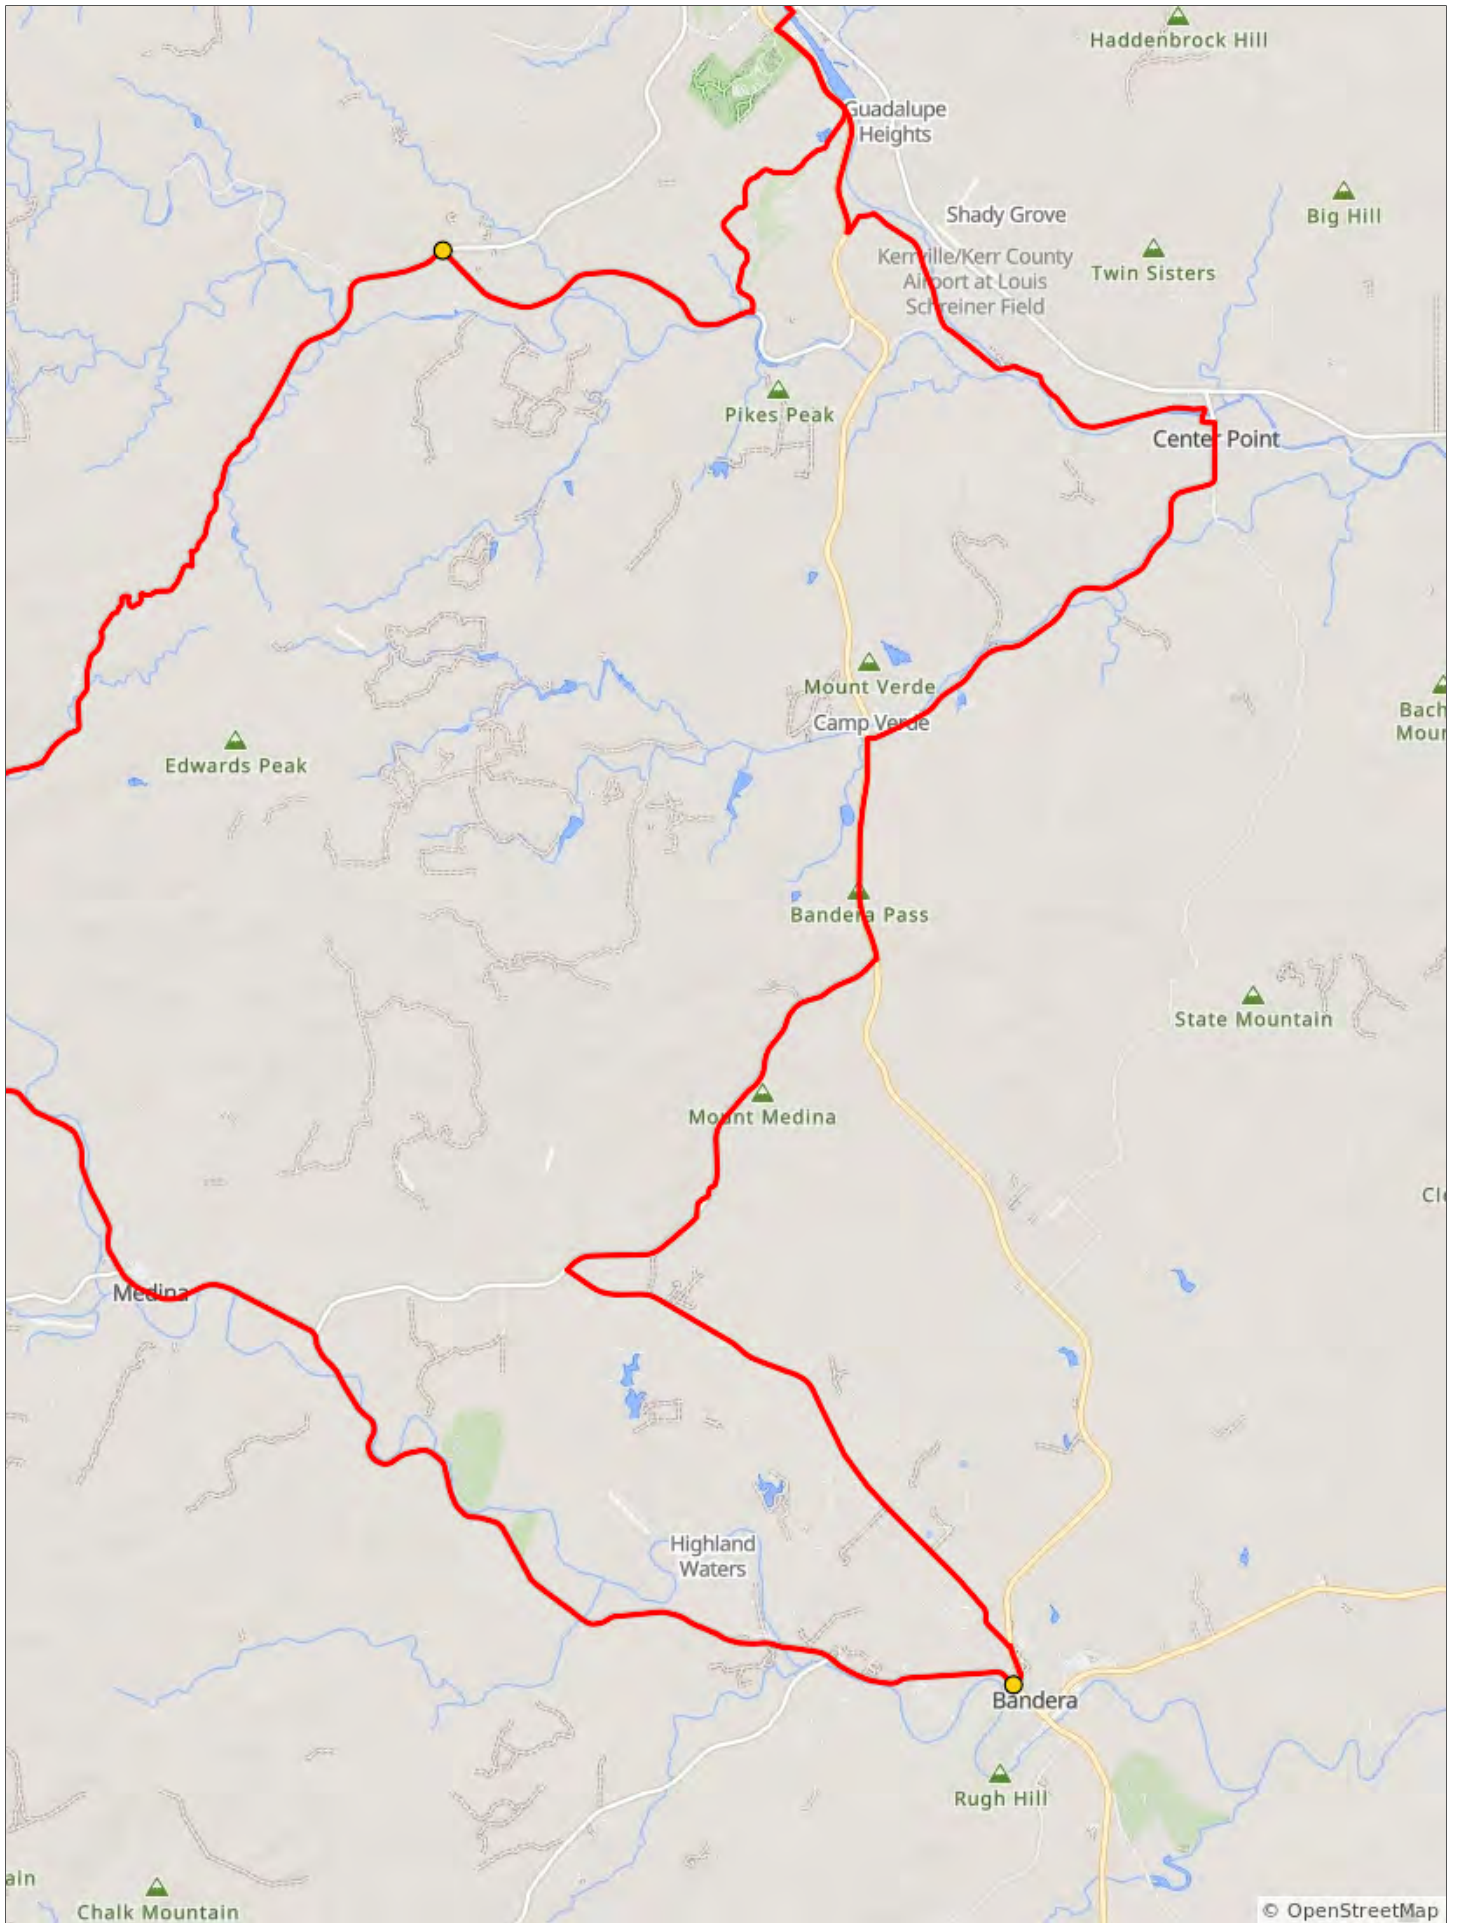

# EBT 2026 Saturday 73 miles

EBT 2026 Saturday 73 miles

Dist	Type	Next
0.0		0.1
0.1		0.0
0.2		0.7

0.2 miles. +0/-0 feet

Dist	Type	Next
0.9	→	0.4
1.3	→	0.3

1.1 miles. +0/-1 feet

Dist	Type	Next
1.6	←	1.3
2.8	↗	3.5

1.5 miles. +4/-22 feet

Dist	Type	Next
6.3	←	0.0
6.3	↪	4.3

3.5 miles. +0/-0 feet

Dist	Type	Next
10.6	←	29.8
40.4	←	0.5

34.1 miles. +957/-1467 feet

Dist	Type	Next
40.9	←	7.2
48.1	→	1.7

7.7 miles. +349/-169 feet

Dist	Type	Next
49.8	↖	0.5
50.3	↖	3.5

2.2 miles. +21/-50 feet

Dist	Type	Next
53.8	←	2.6
56.5	→	6.1

6.2 miles. +145/-159 feet

Old Historical Camp  
Verde Army Fort  
Historical Monument

Verde Creek Road

1251 East

Mico Creek

Bandera Highway

Bandera Highway

Bandera Pass

Dead poacher

Dist	Type	Next
62.6	←	0.2
62.7	→	0.2
62.9	↑	3.5

6.4 miles. +14/-34 feet

Dist	Type	Next
66.4	↗	2.1
68.5	↘	2.7