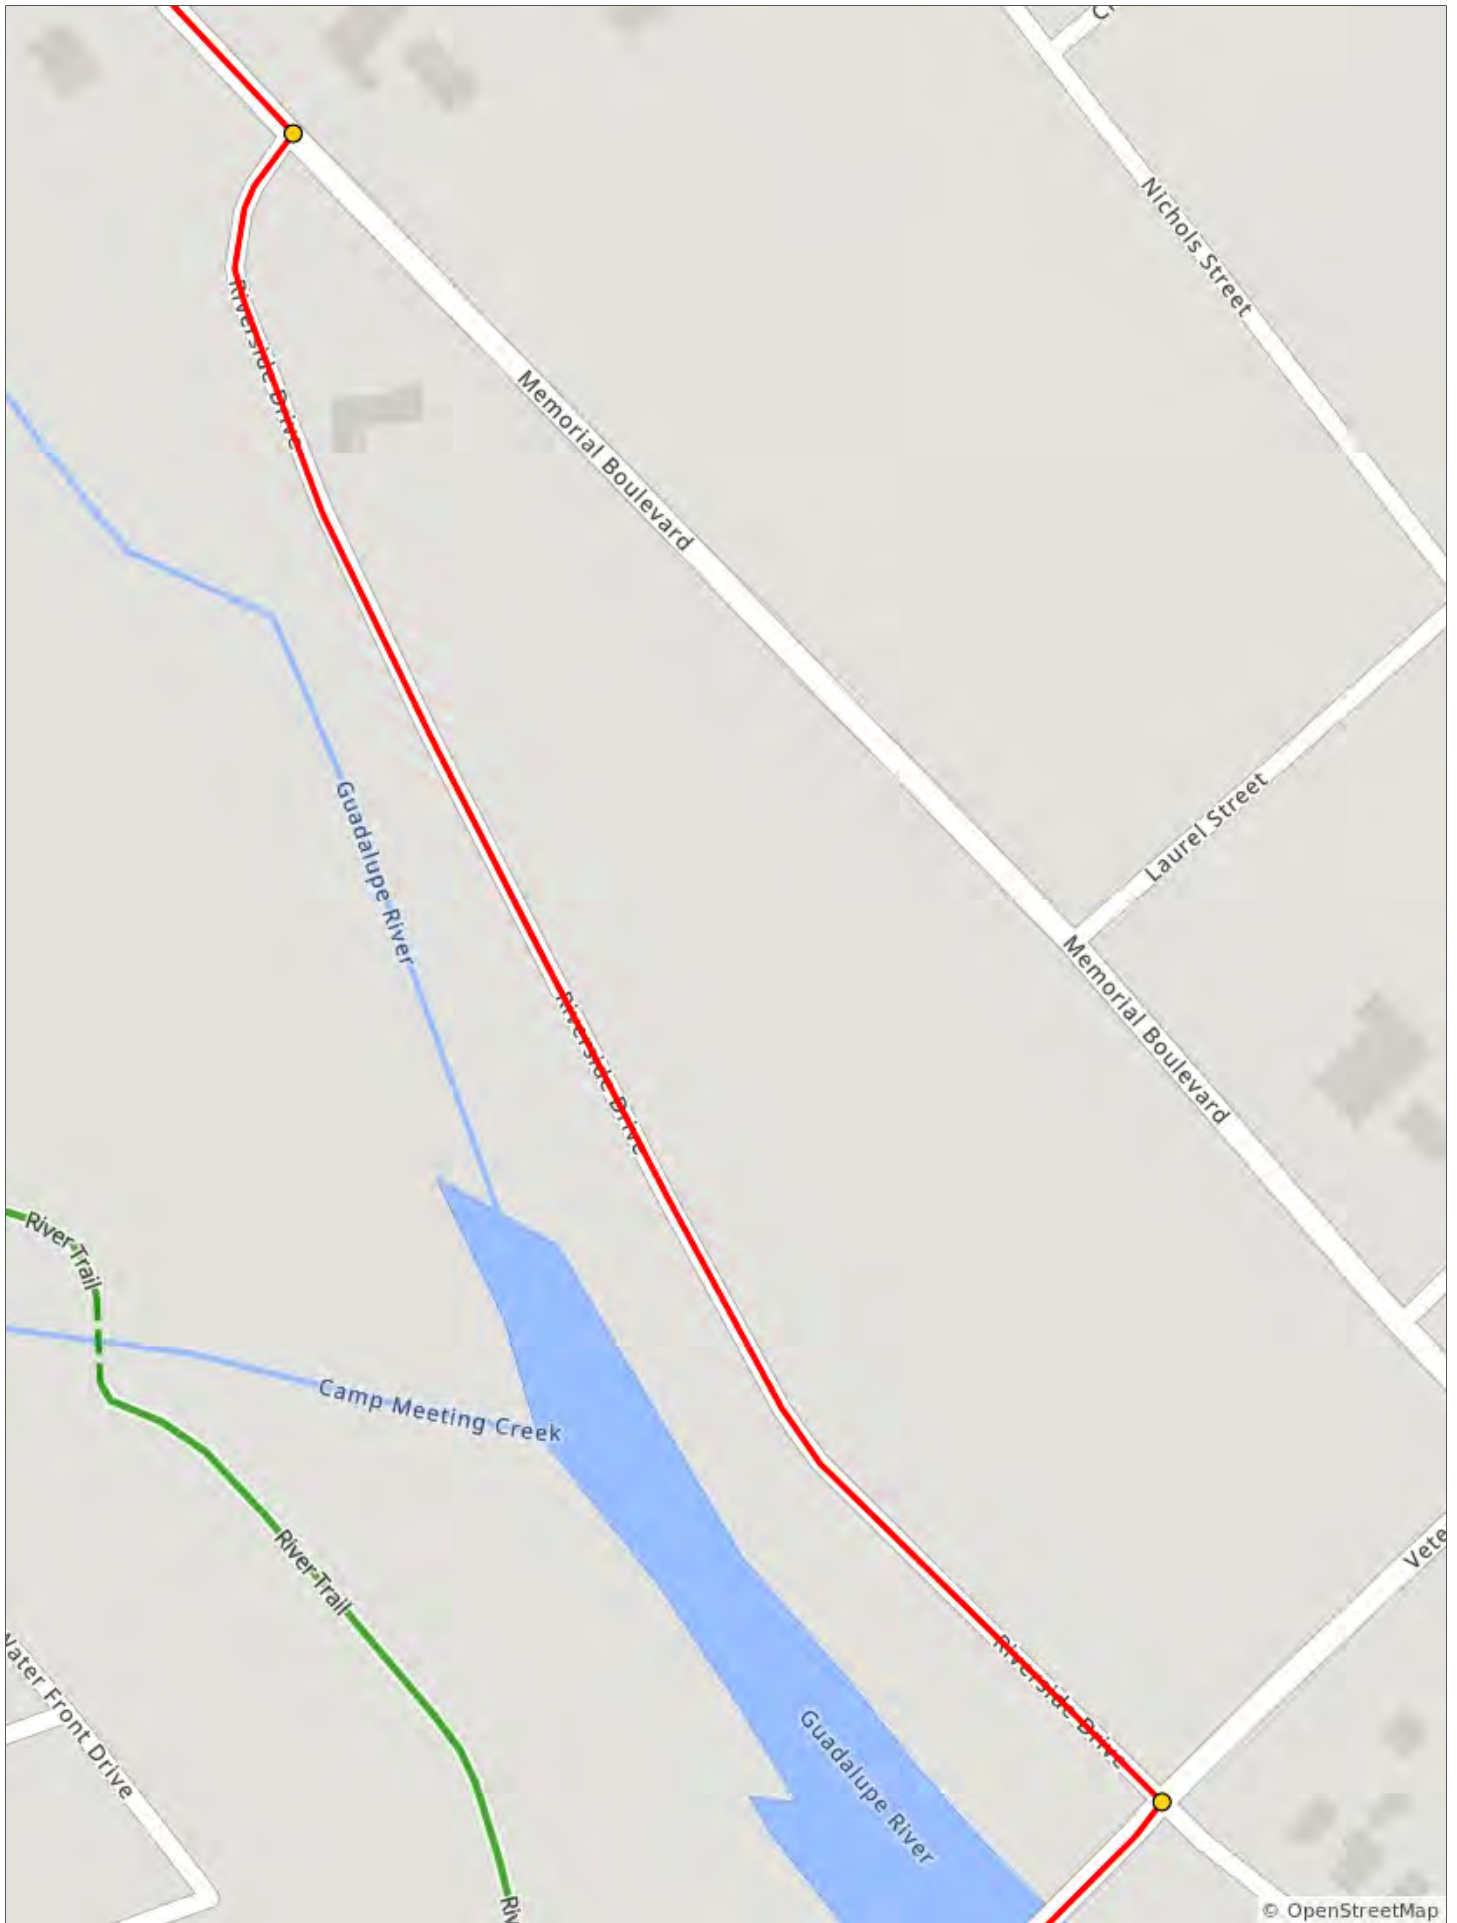

# EBT 2026 Saturday 73 miles

EBT 2026 Saturday 73 miles

Dist	Type	Next
0.0		0.1
0.1		0.0
0.2		0.7

0.2 miles. +0/-0 feet

Dist	Type	Next
0.9	→	0.4
1.3	→	0.3

1.1 miles. +0/-1 feet

Dist	Type	Next
1.6	←	1.3
2.8	↗	3.5

Dist	Type	Next
49.8	↖	0.5
50.3	↖	3.5

2.2 miles. +21/-50 feet

Dist	Type	Next
53.8	←	2.6
56.5	→	6.1

6.2 miles. +145/-159 feet

Old Historical Camp  
Verde Army Fort  
Historical Monument

Verde Creek Road

1251 East

Mico Creek

Bandera Highway

Bandera Highway

Bandera Pass

Dead poacher

Dist	Type	Next
62.6	←	0.2
62.7	→	0.2
62.9	↑	3.5

6.4 miles. +14/-34 feet

Dist	Type	Next
66.4	↗	2.1
68.5	↘	2.7