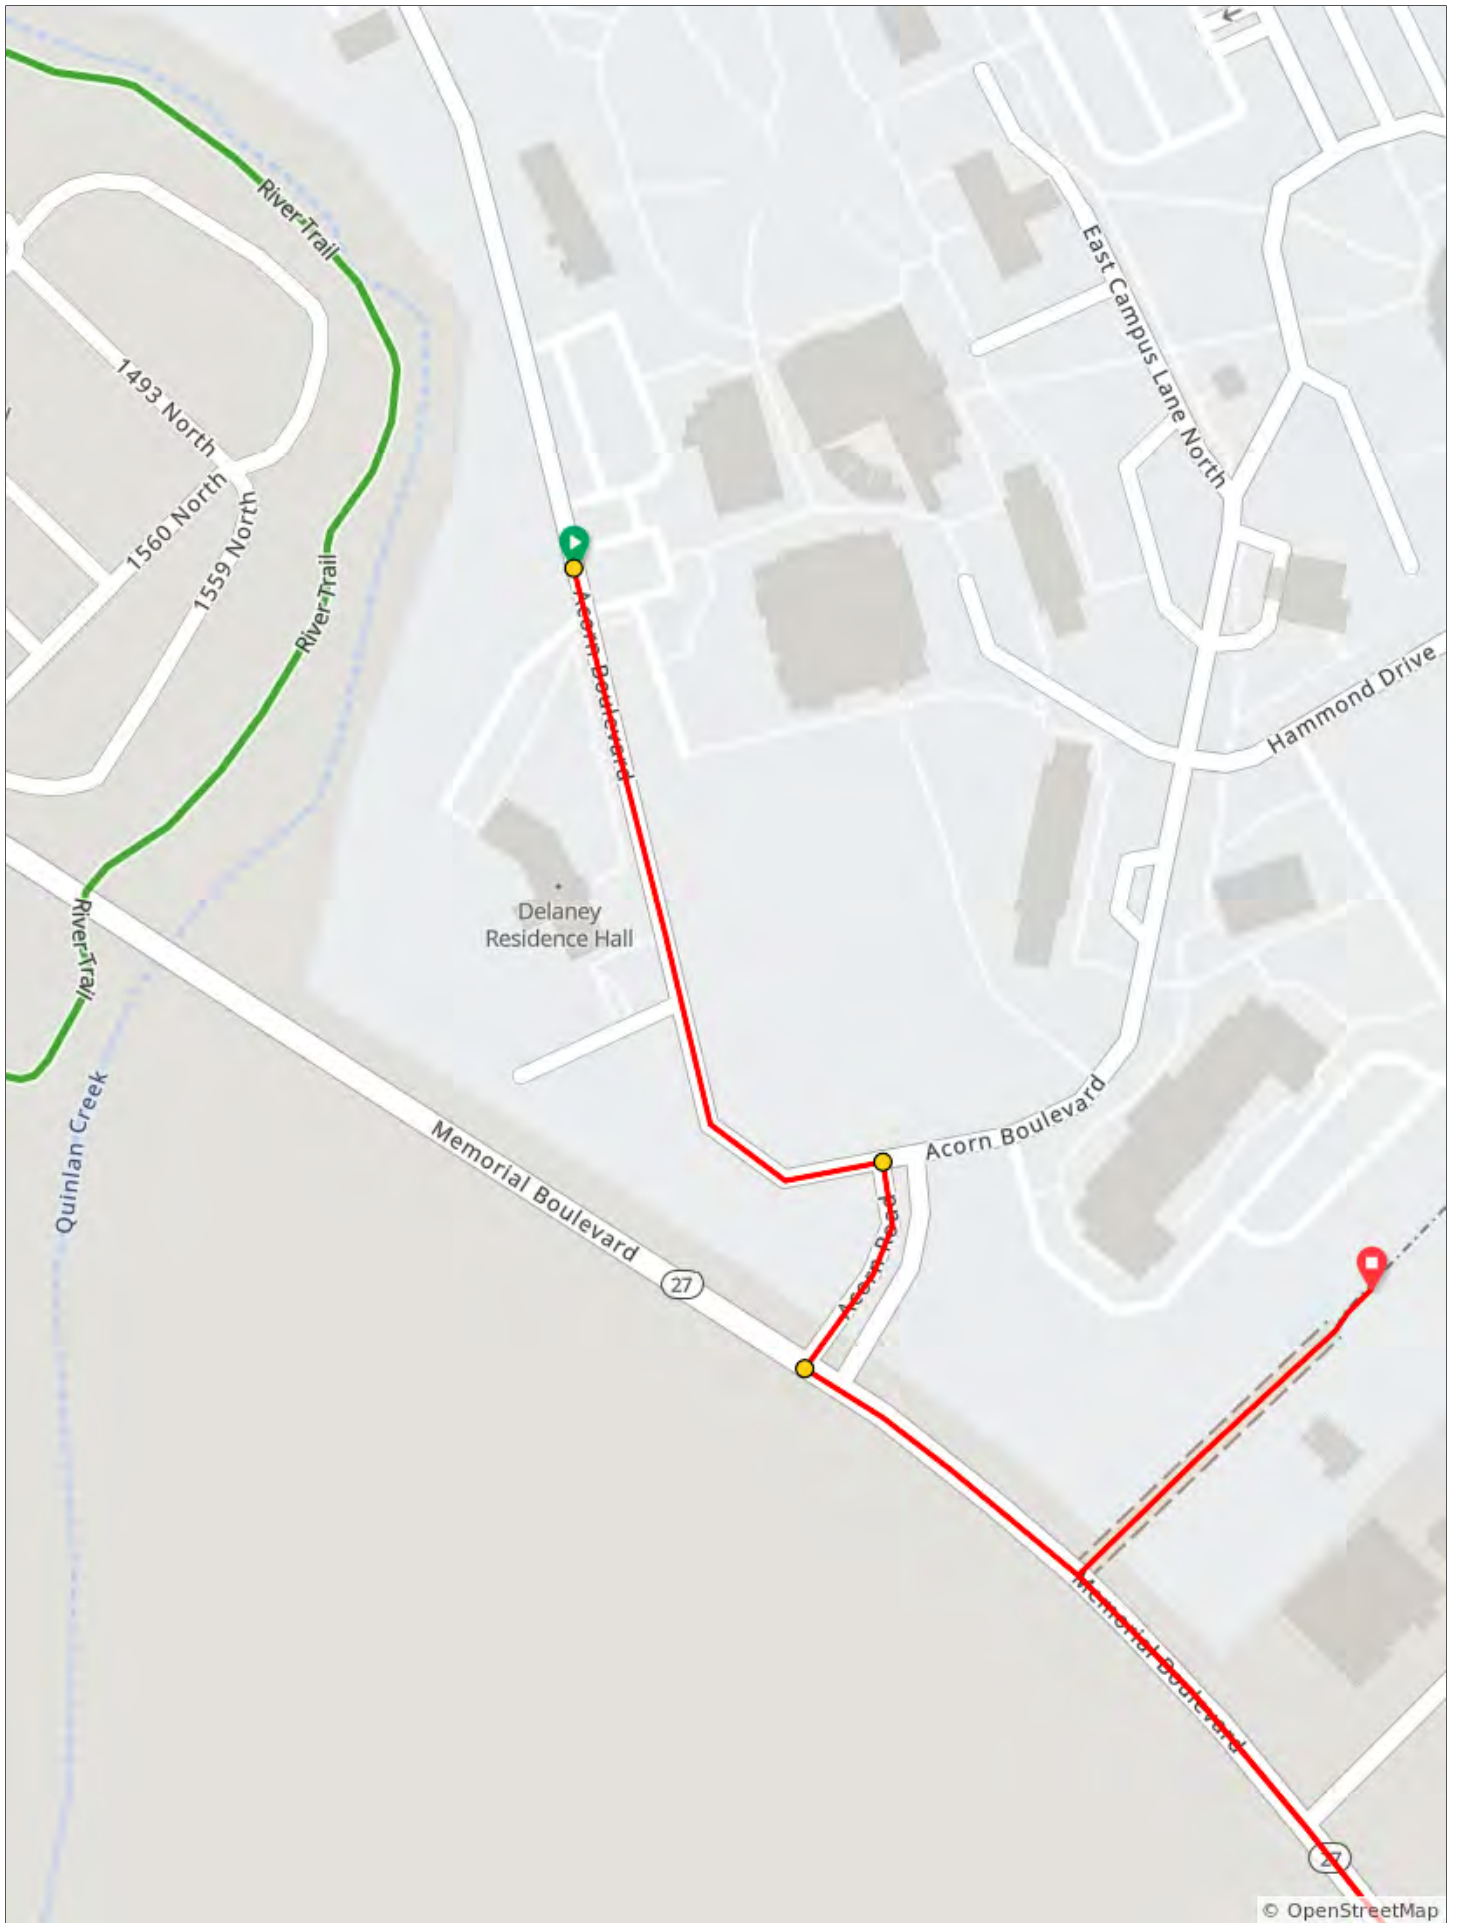

# EBT 2026 Saturday 73 miles

EBT 2026 Saturday 73 miles

Dist	Type	Next
0.0		0.1
0.1		0.0
0.2		0.7

0.2 miles. +0/-0 feet

Dist	Type	Next
0.9	→	0.4
1.3	→	0.3

1.1 miles. +0/-1 feet

Dist	Type	Next
1.6	←	1.3
2.8	↗	3.5

Dist	Type	Next
49.8	↖	0.5
50.3	↖	3.5

2.2 miles. +21/-50 feet

Dist	Type	Next
53.8	←	2.6
56.5	→	6.1

6.2 miles. +145/-159 feet

Old Historical Camp  
Verde Army Fort  
Historical Monument

Verde Creek Road

1251 East

Mico Creek

Bandera Highway

Bandera Highway

Bandera Pass

Dead poacher

Dist	Type	Next
62.6	←	0.2
62.7	→	0.2
62.9	↑	3.5

6.4 miles. +14/-34 feet

Dist	Type	Next
66.4	↗	2.1
68.5	↘	2.7