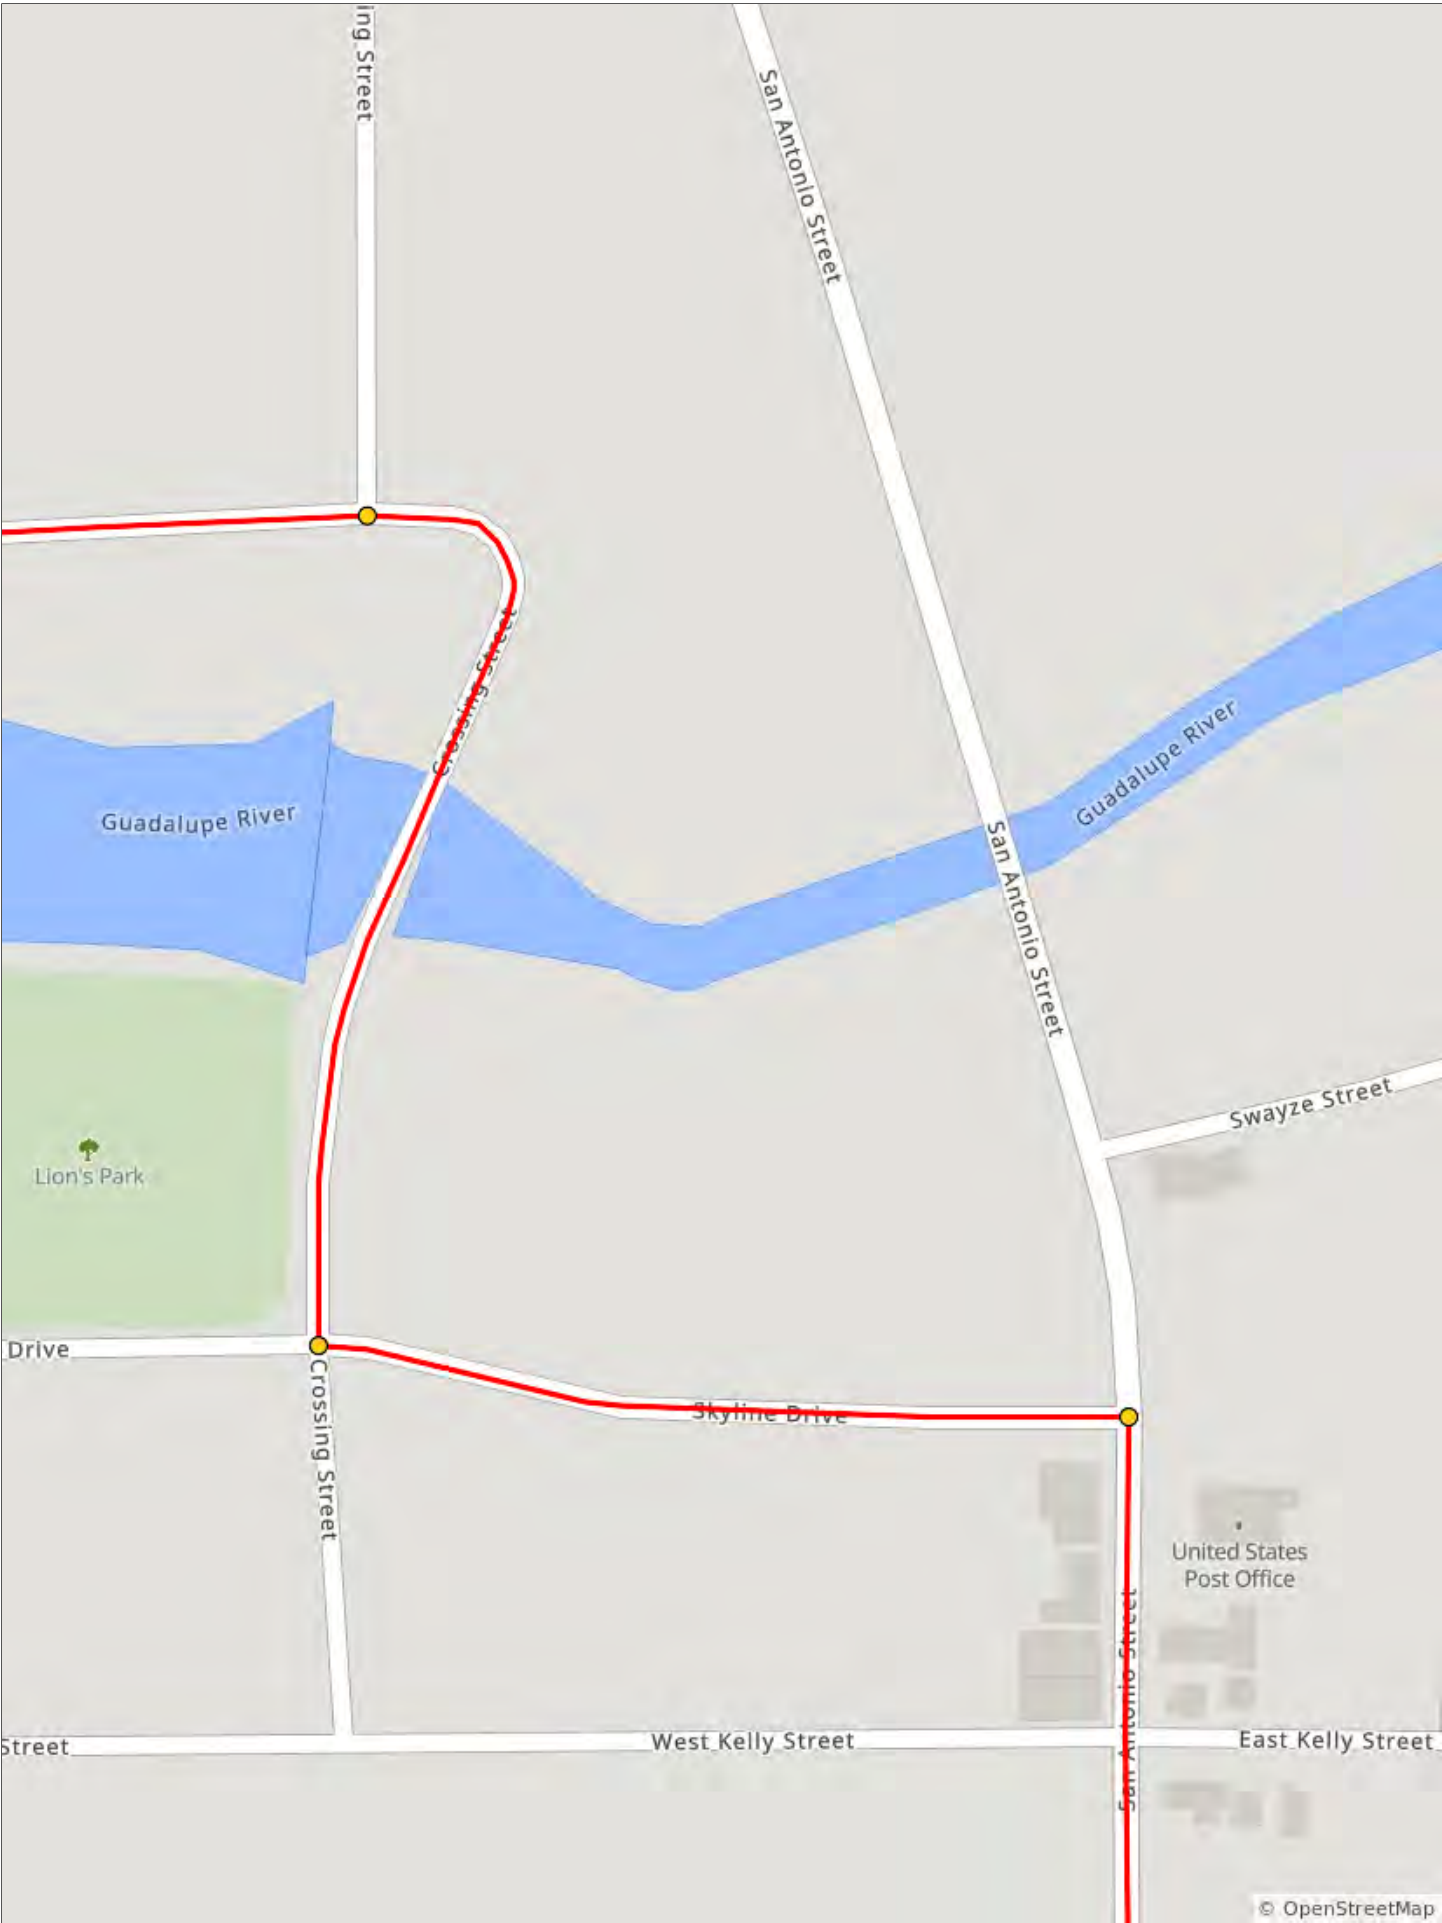

Dist	Type	Next
49.8	↖	0.5
50.3	↖	3.5

2.2 miles. +21/-50 feet

Dist	Type	Next
53.8	←	2.6
56.5	→	6.1

6.2 miles. +145/-159 feet

Old Historical Camp  
Verde Army Fort  
Historical Monument

Verde Creek Road

1251 East

Mico Creek

Bandera Highway

Bandera Highway

Bandera Pass

Dead poacher

Dist	Type	Next
62.6	←	0.2
62.7	→	0.2
62.9	↑	3.5

6.4 miles. +14/-34 feet

Dist	Type	Next
66.4	↗	2.1
68.5	↘	2.7