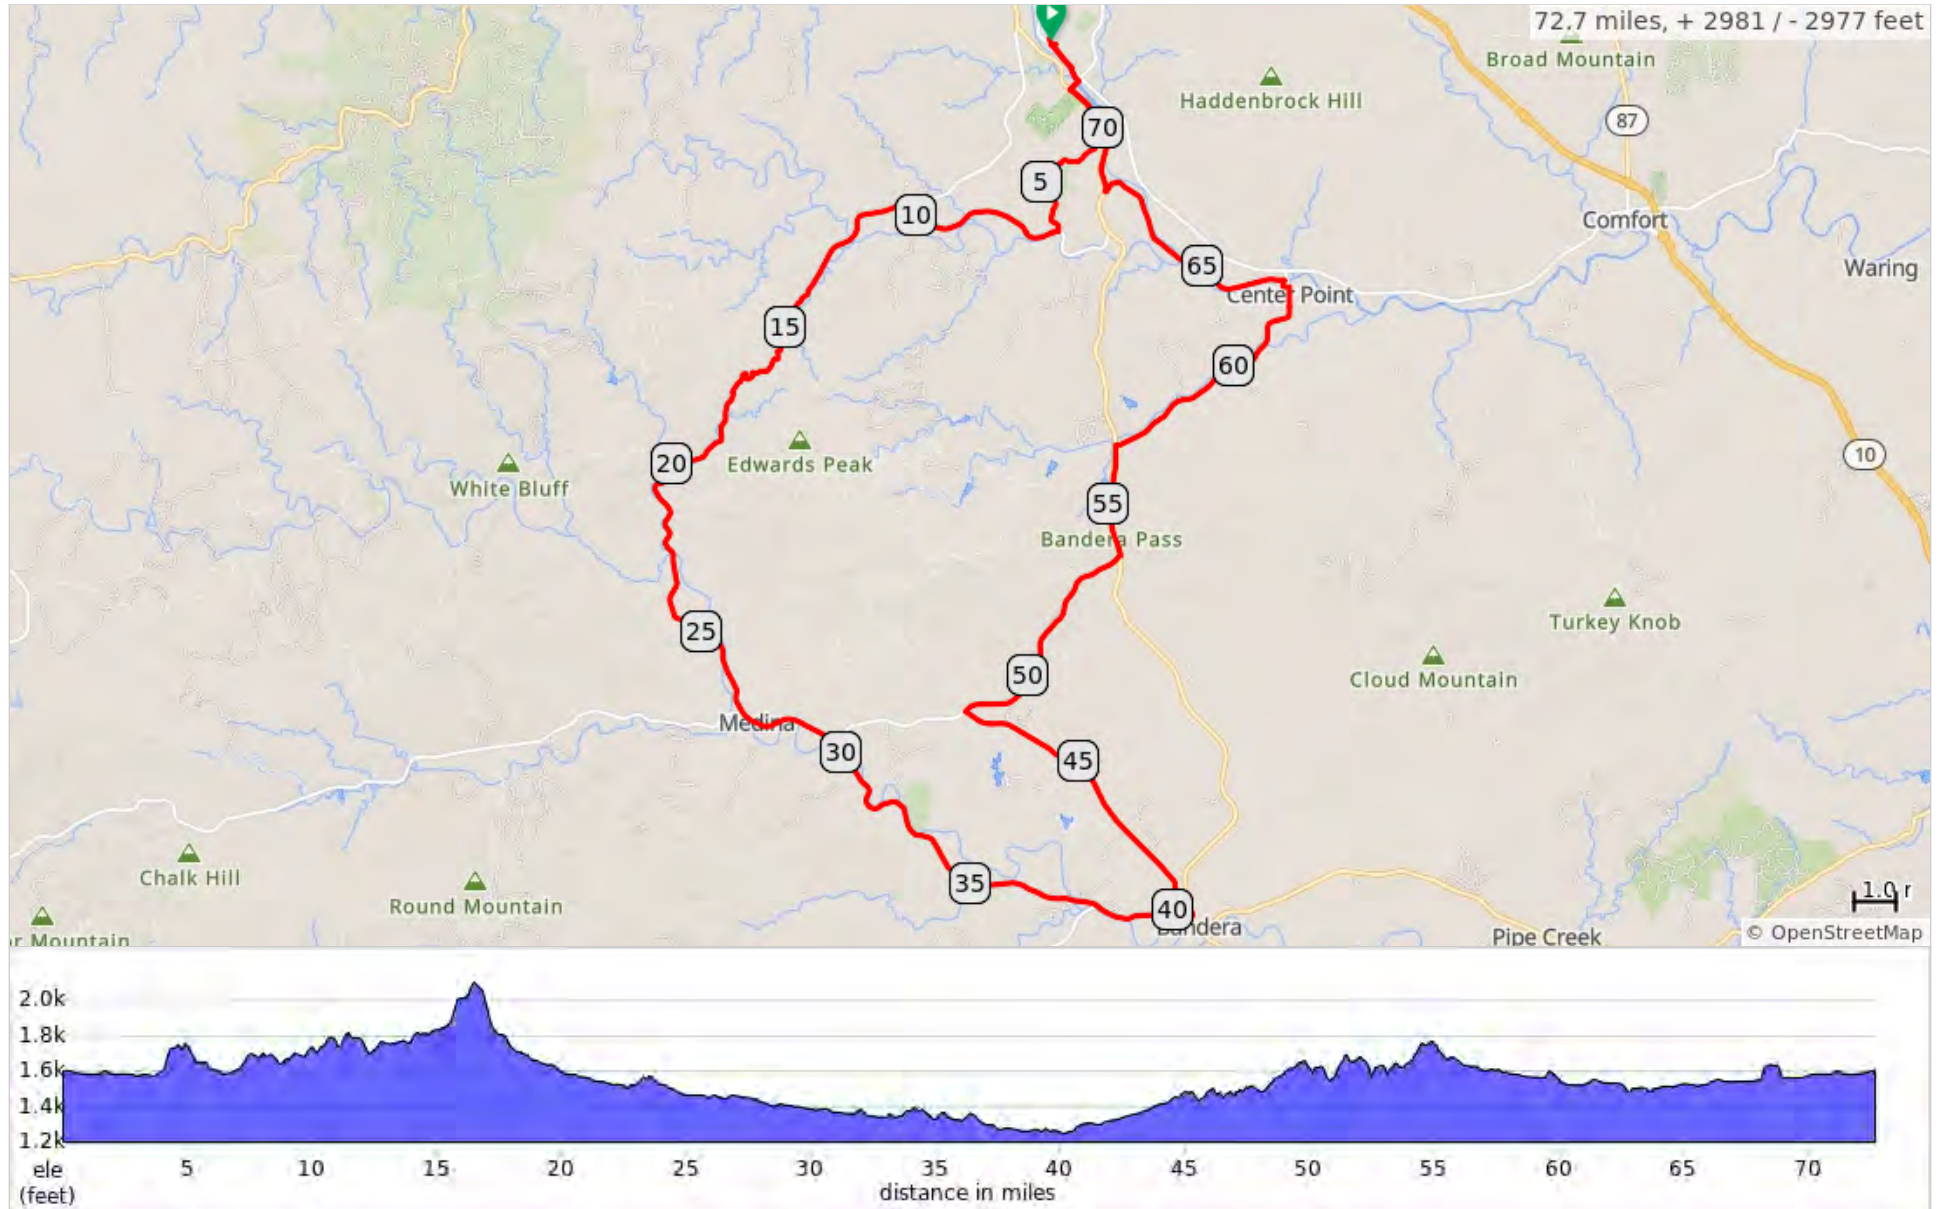

# EBT 2026 Saturday 73 miles

EBT 2026 Saturday 73 miles

Dist	Type	Next
0.0		0.1
0.1		0.0
0.2		0.7

0.2 miles. +0/-0 feet

Dist	Type	Next
0.9	→	0.4
1.3	→	0.3

1.1 miles. +0/-1 feet

Dist	Type	Next
1.6	←	1.3
2.8	↗	3.5

1.5 miles. +4/-22 feet

Dist	Type	Next
6.3	←	0.0
6.3	↪	4.3

3.5 miles. +0/-0 feet

Dist	Type	Next
10.6	←	29.8
40.4	←	0.5

34.1 miles. +957/-1467 feet

Dist	Type	Next
40.9	←	7.2
48.1	→	1.7

7.7 miles. +349/-169 feet

Dist	Type	Next
49.8	↖	0.5
50.3	↖	3.5

2.2 miles. +21/-50 feet

Dist	Type	Next
53.8	←	2.6
56.5	→	6.1

6.2 miles. +145/-159 feet

Old Historical Camp  
Verde Army Fort  
Historical Monument

Verde Creek Road

1251 East

Mico Creek

Bandera Highway

Bandera Highway

Bandera Pass

Dead poacher

Dist	Type	Next
62.6	←	0.2
62.7	→	0.2
62.9	↑	3.5

6.4 miles. +14/-34 feet

Dist	Type	Next
66.4	↗	2.1
68.5	↘	2.7