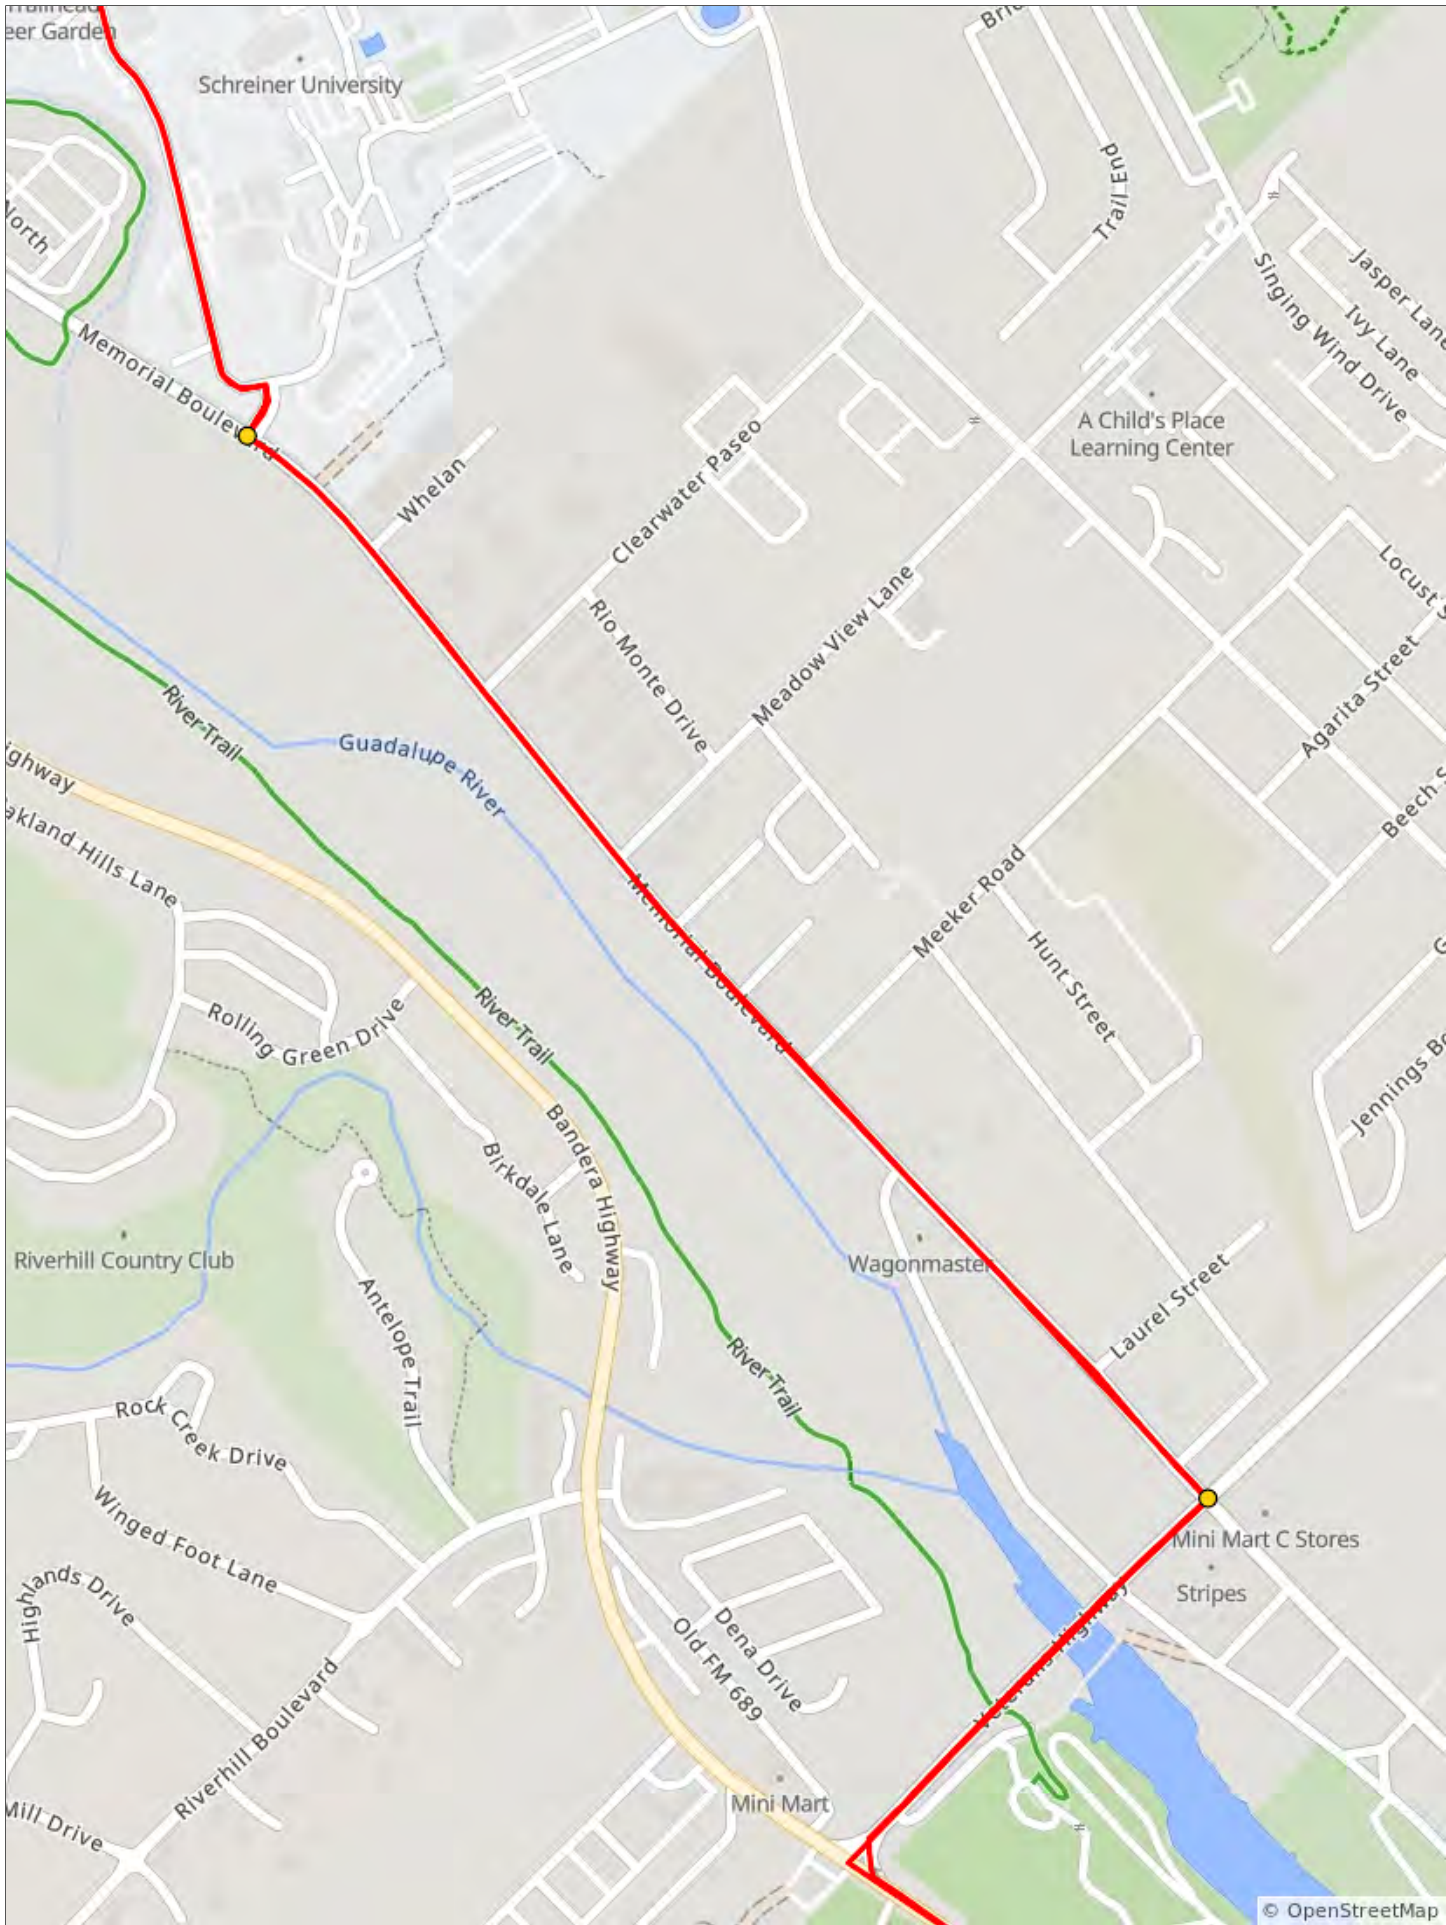

Pinnacle View Drive

Saddle Club Drive

Pinnacle View Drive

Lower Turtle Creek Road

k. Road

1196 East

Oak Wood Road East © OpenStreetMap

Dist	Type	Next
8.5	→	0.6
9.2	←	0.8

2.6 miles. +0/-44 feet

Dist	Type	Next
10.0	←	0.0
10.0	←	2.1

0.8 miles. +0/-0 feet

Dist	Type	Next
12.1	→	2.8
14.8	→	0.4

4.9 miles. +48/-80 feet

Dist	Type	Next
15.2	←	1.1
16.2	→	0.0

1.4 miles. +18/-4 feet

Dist	Type	Next
16.3	←	0.4
16.6	📍	0.0

0.4 miles. +/-2 feet