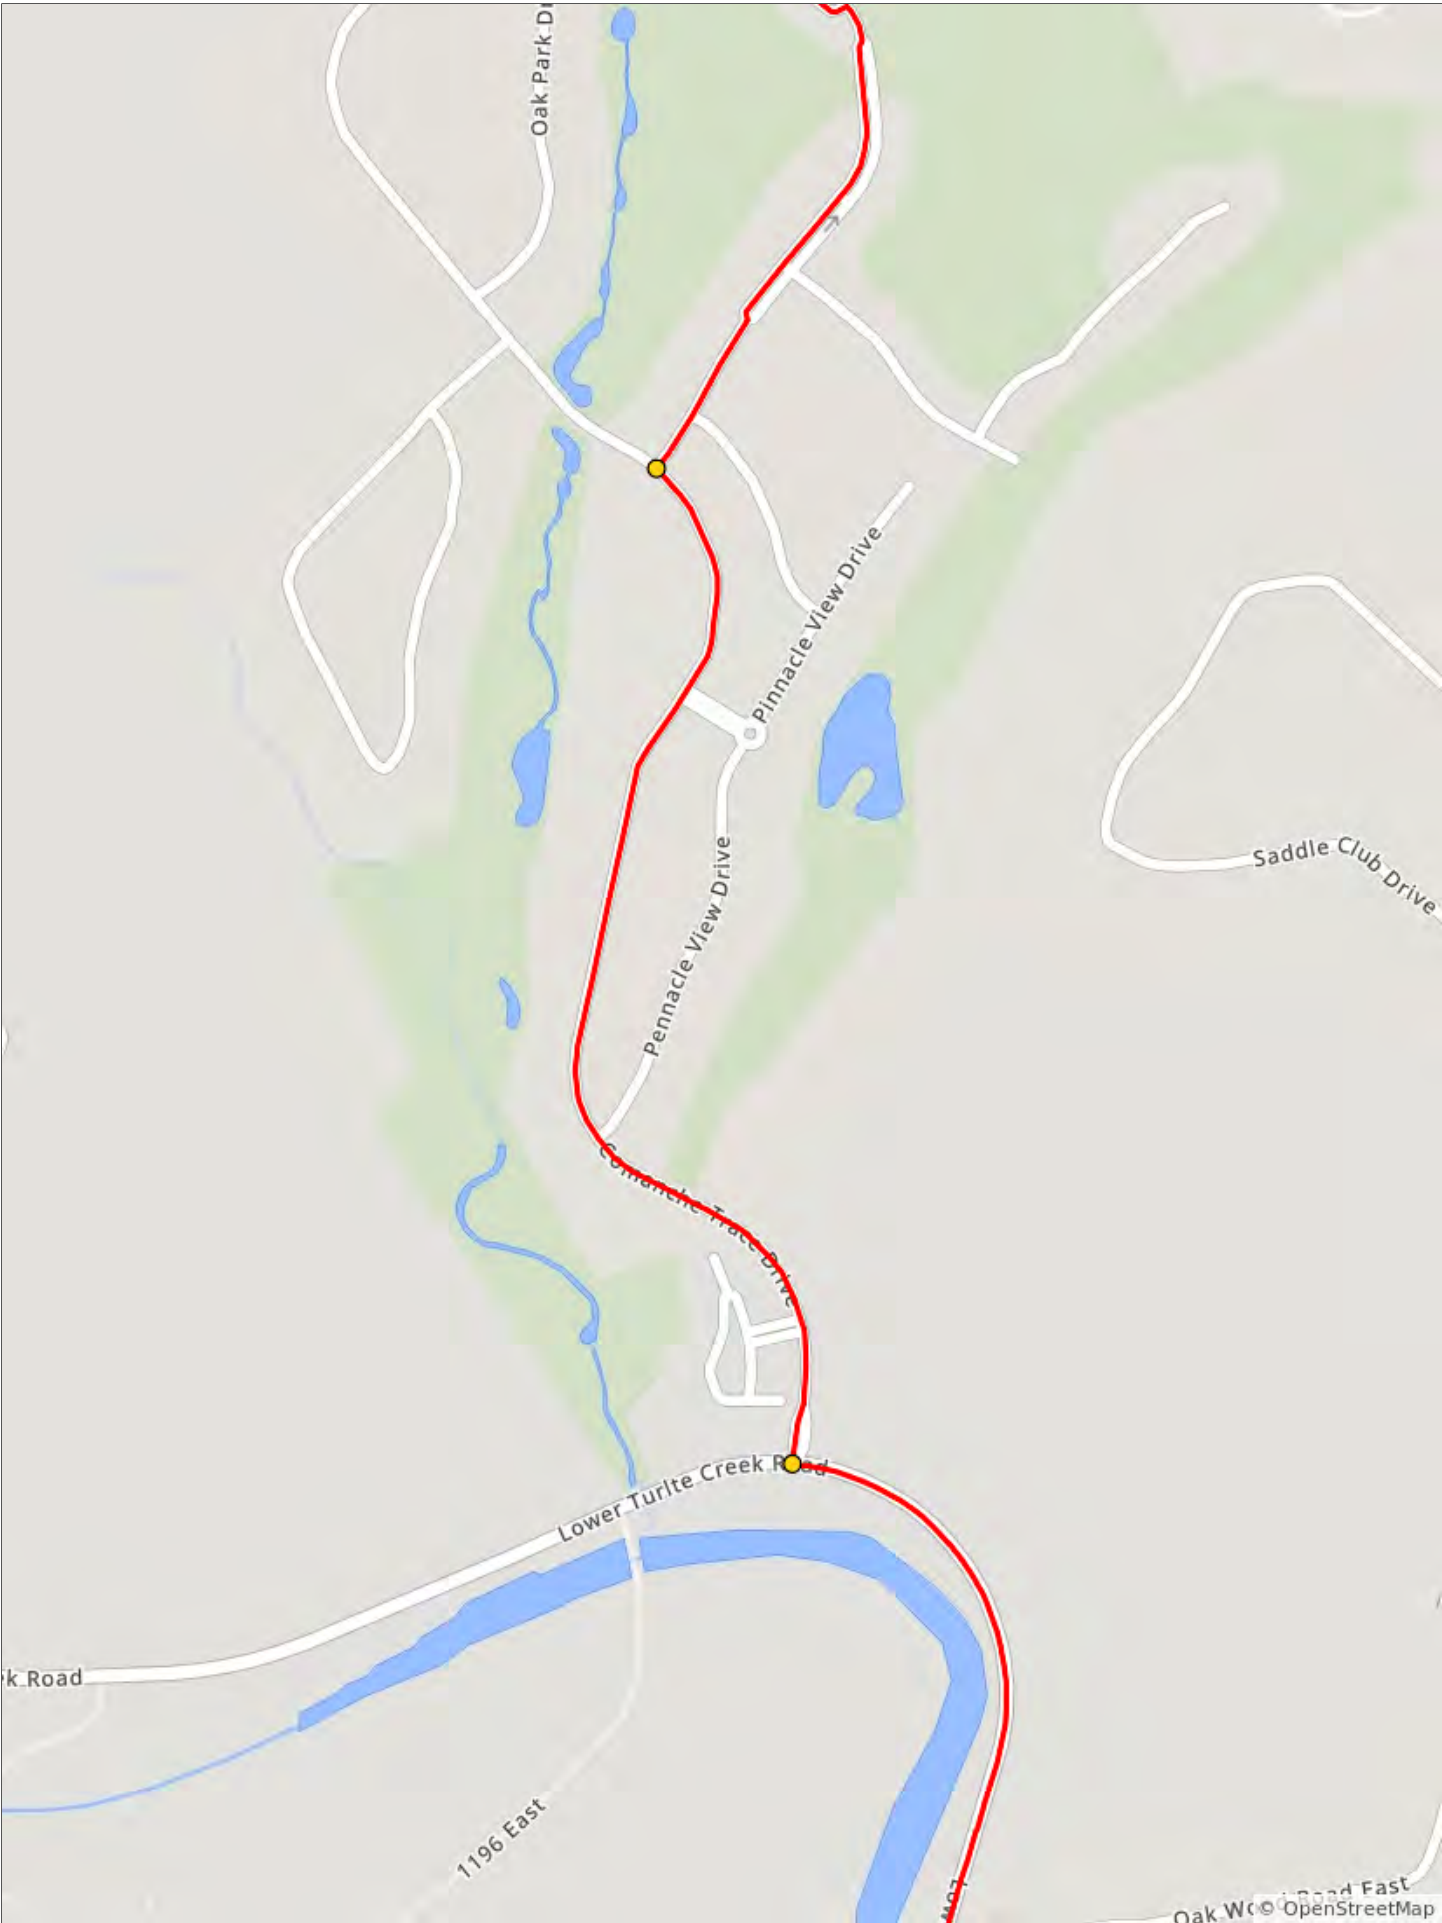

EBT 2026 Saturday 17 mile

EBT 2026 Saturday 17 mile

Dist	Type	Next
0.0		0.1
0.1		0.4

0.1 miles. +0/-0 feet

Dist	Type	Next
0.4	→	0.0
0.5	←	1.1

0.4 miles. +0/-0 feet

Delaney Residence Hall

Memorial Boulevard

27

Acorn Boulevard

Hammond Drive

Campus Lane North

1493 North
1560 North
1559 North

River Trail

Whelp

Dist	Type	Next
1.5	→	0.4
1.9	←	1.3

1.4 miles. +6/-2 feet

Dist	Type	Next
3.2	↗	1.9
5.1	←	0.3

3.2 miles. +183/-18 feet

Dist	Type	Next
5.3	↗	0.2
5.6	↗	0.1

0.5 miles. +/-37 feet

Dist	Type	Next
5.7	←	0.8
6.5	←	2.0

1.0 miles. +/-60 feet

Oak Park Drive

Pinnacle View Drive

Saddle Club Drive

Pinnacle View Drive

Lower Turtle Creek Road

k. Road

1196 East

Oak Wood Road East © OpenStreetMap

Dist	Type	Next
8.5	→	0.6
9.2	←	0.8