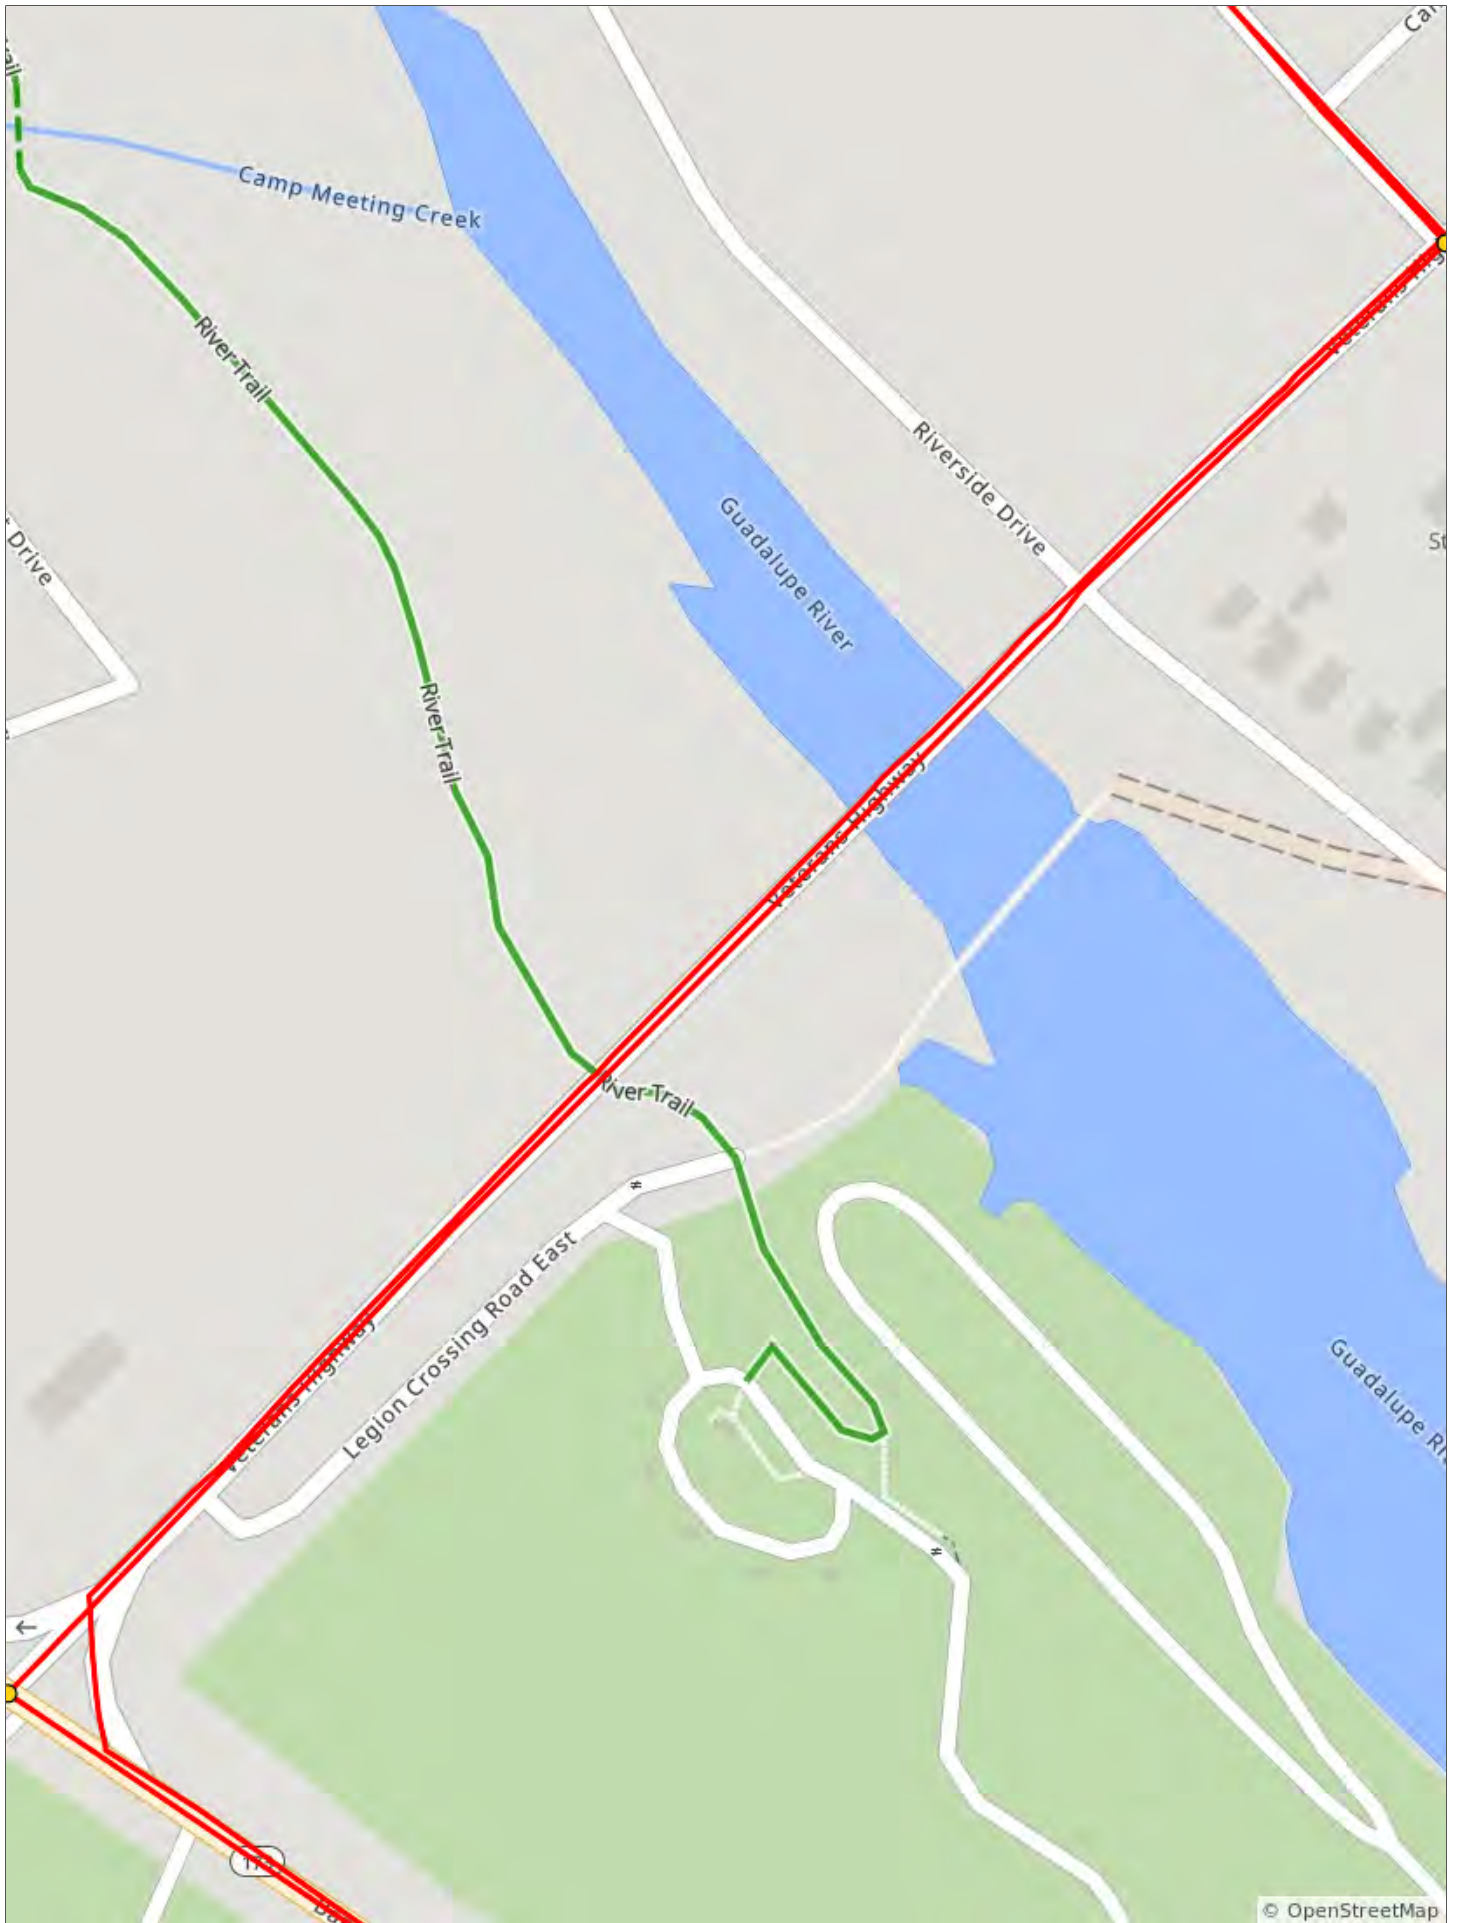

EBT 2026 Saturday 17 mile

EBT 2026 Saturday 17 mile

Dist	Type	Next
0.0		0.1
0.1		0.4

0.1 miles. +0/-0 feet

Dist	Type	Next
0.4	→	0.0
0.5	←	1.1

0.4 miles. +0/-0 feet

Delaney Residence Hall

Memorial Boulevard

27

Acorn Boulevard

Hammond Drive

Campus Lane North

1493 North
1560 North
1559 North

River Trail

Whelp

Dist	Type	Next
1.5	→	0.4
1.9	←	1.3

1.4 miles. +6/-2 feet

Dist	Type	Next
3.2	↗	1.9
5.1	←	0.3

3.2 miles. +183/-18 feet

Dist	Type	Next
5.3	↗	0.2
5.6	↗	0.1

0.5 miles. +/-37 feet

Dist	Type	Next
5.7	←	0.8
6.5	←	2.0

1.0 miles. +/-60 feet

Oak Park Drive

Pinnacle View Drive

Saddle Club Drive

Pinnacle View Drive

Lower Turtle Creek Road

k. Road

1196 East

Oak Wood Road East © OpenStreetMap

Dist	Type	Next
8.5	→	0.6
9.2	←	0.8