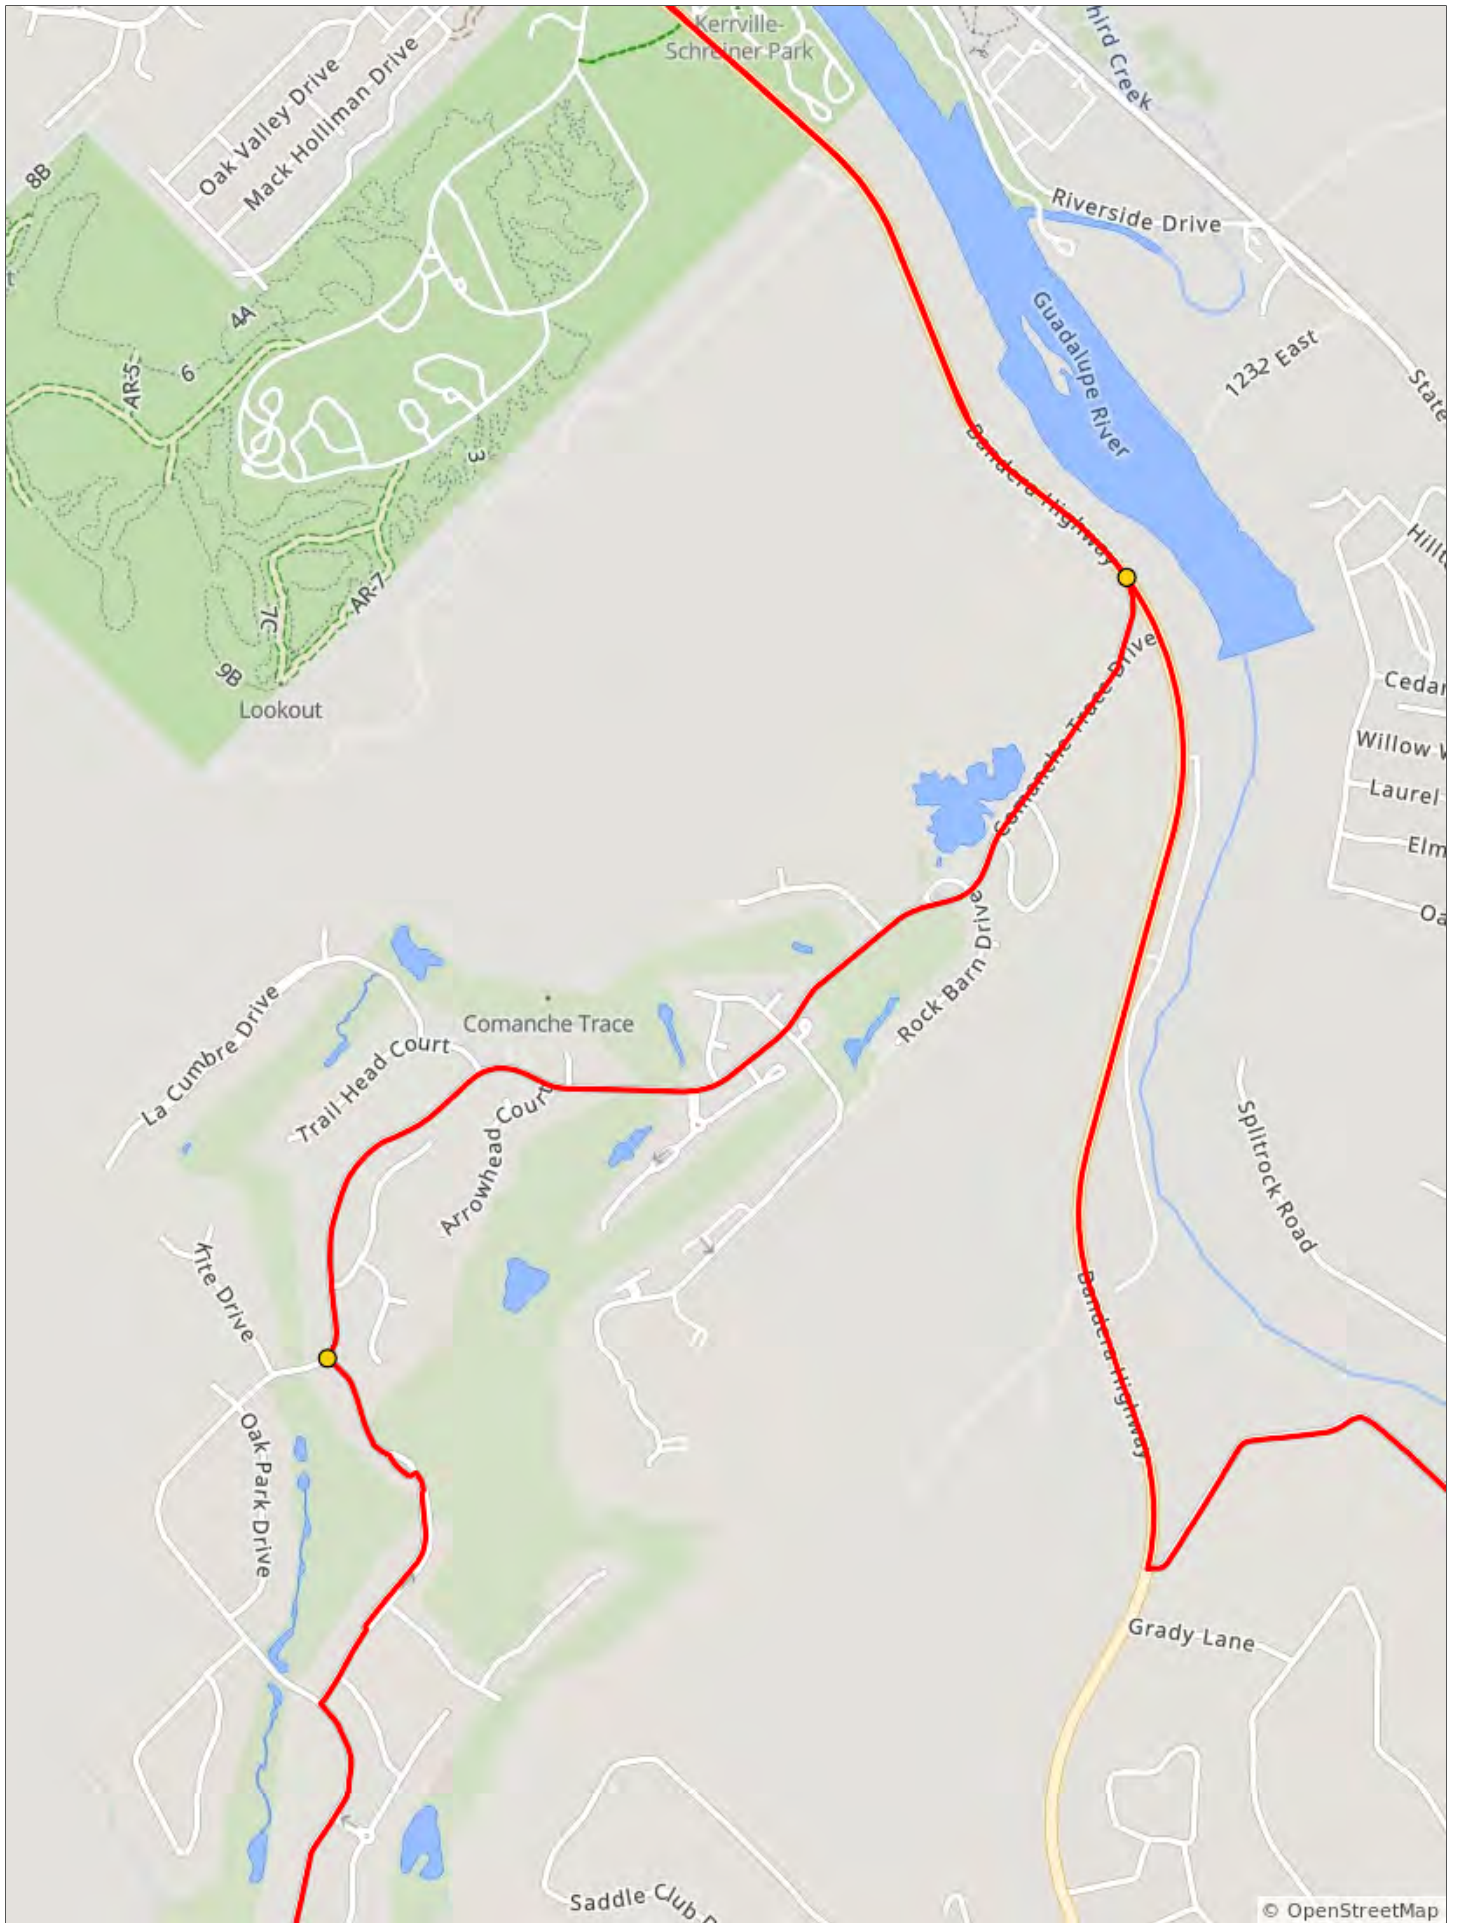

EBT 2026 Saturday 17 mile

EBT 2026 Saturday 17 mile

Dist	Type	Next
0.0		0.1
0.1		0.4

0.1 miles. +0/-0 feet

Dist	Type	Next
0.4	→	0.0
0.5	←	1.1

0.4 miles. +0/-0 feet

Delaney Residence Hall

Memorial Boulevard

27

Acorn Boulevard

Hammond Drive

Campus Lane North

1493 North
1560 North
1559 North

River Trail

Whelp

Dist	Type	Next
1.5	→	0.4
1.9	←	1.3

1.4 miles. +6/-2 feet

Dist	Type	Next
3.2	↗	1.9
5.1	←	0.3

3.2 miles. +183/-18 feet

Dist	Type	Next
5.3	↗	0.2
5.6	↗	0.1

0.5 miles. +/-37 feet

Dist	Type	Next
5.7	←	0.8
6.5	←	2.0

1.0 miles. +/-60 feet

Oak Park Drive

Pinnacle View Drive

Saddle Club Drive

Pinnacle View Drive

Lower Turtle Creek Road

k. Road

1196 East

Oak Wood Road East © OpenStreetMap

Dist	Type	Next
8.5	→	0.6
9.2	←	0.8