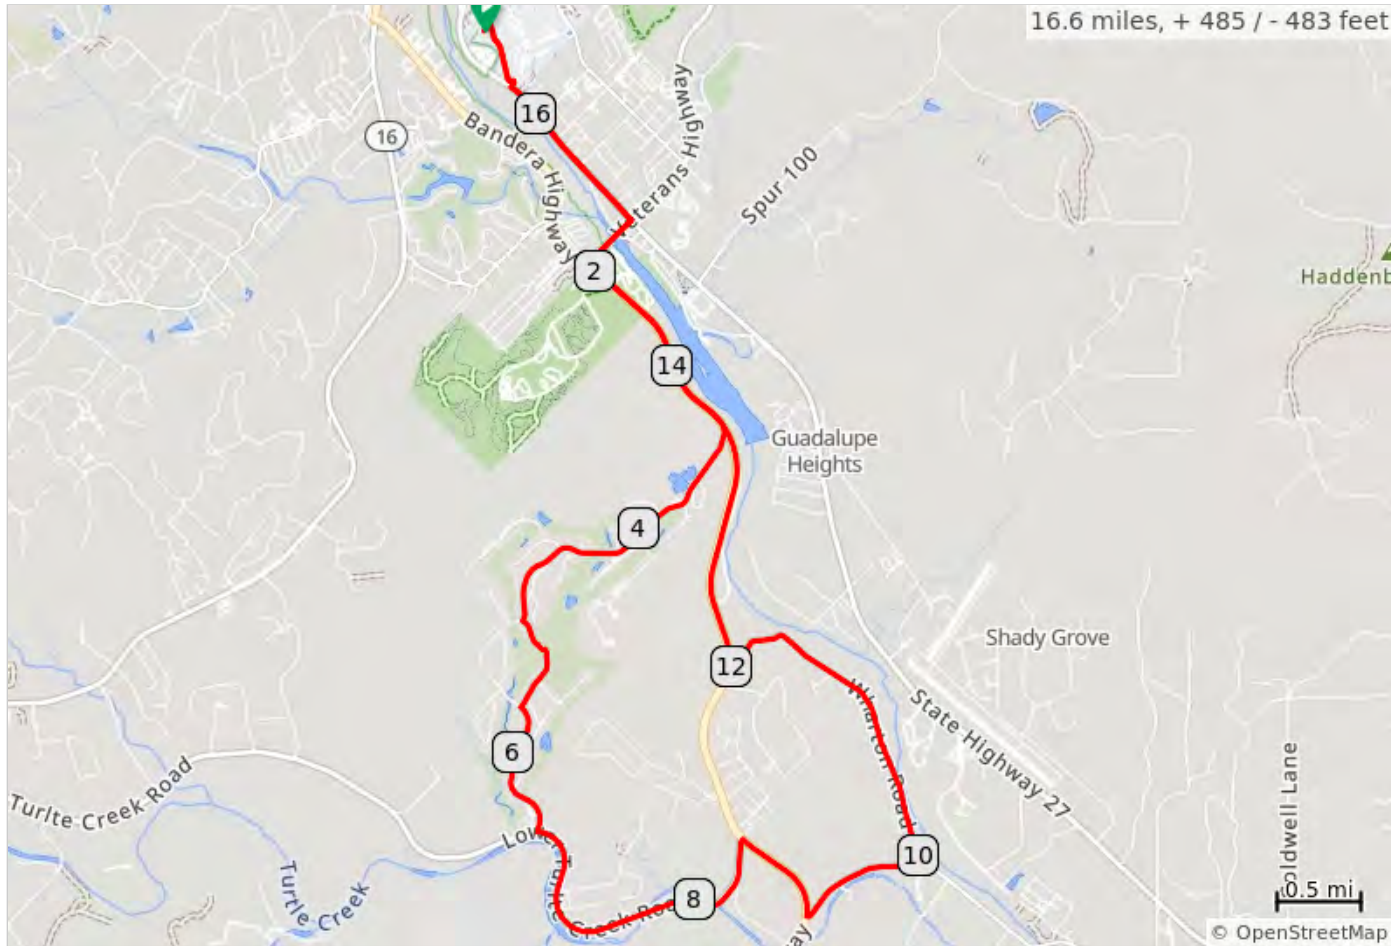

EBT 2026 Saturday 17 mile

EBT 2026 Saturday 17 mile

Dist	Type	Next
0.0		0.1
0.1		0.4

0.1 miles. +0/-0 feet

Dist	Type	Next
0.4	→	0.0
0.5	←	1.1

0.4 miles. +0/-0 feet

Delaney Residence Hall

Memorial Boulevard

27

Acorn Boulevard

Hammond Drive

Campus Lane North

1493 North
1560 North
1559 North

River Trail

Whelp

Dist	Type	Next
1.5	→	0.4
1.9	←	1.3

Pinnacle View Drive

Saddle Club Drive

Pinnacle View Drive

Lower Turtle Creek Road

k. Road

1196 East

Oak Wood Road East © OpenStreetMap

Dist	Type	Next
8.5	→	0.6
9.2	←	0.8

0.4 miles. +/-2 feet