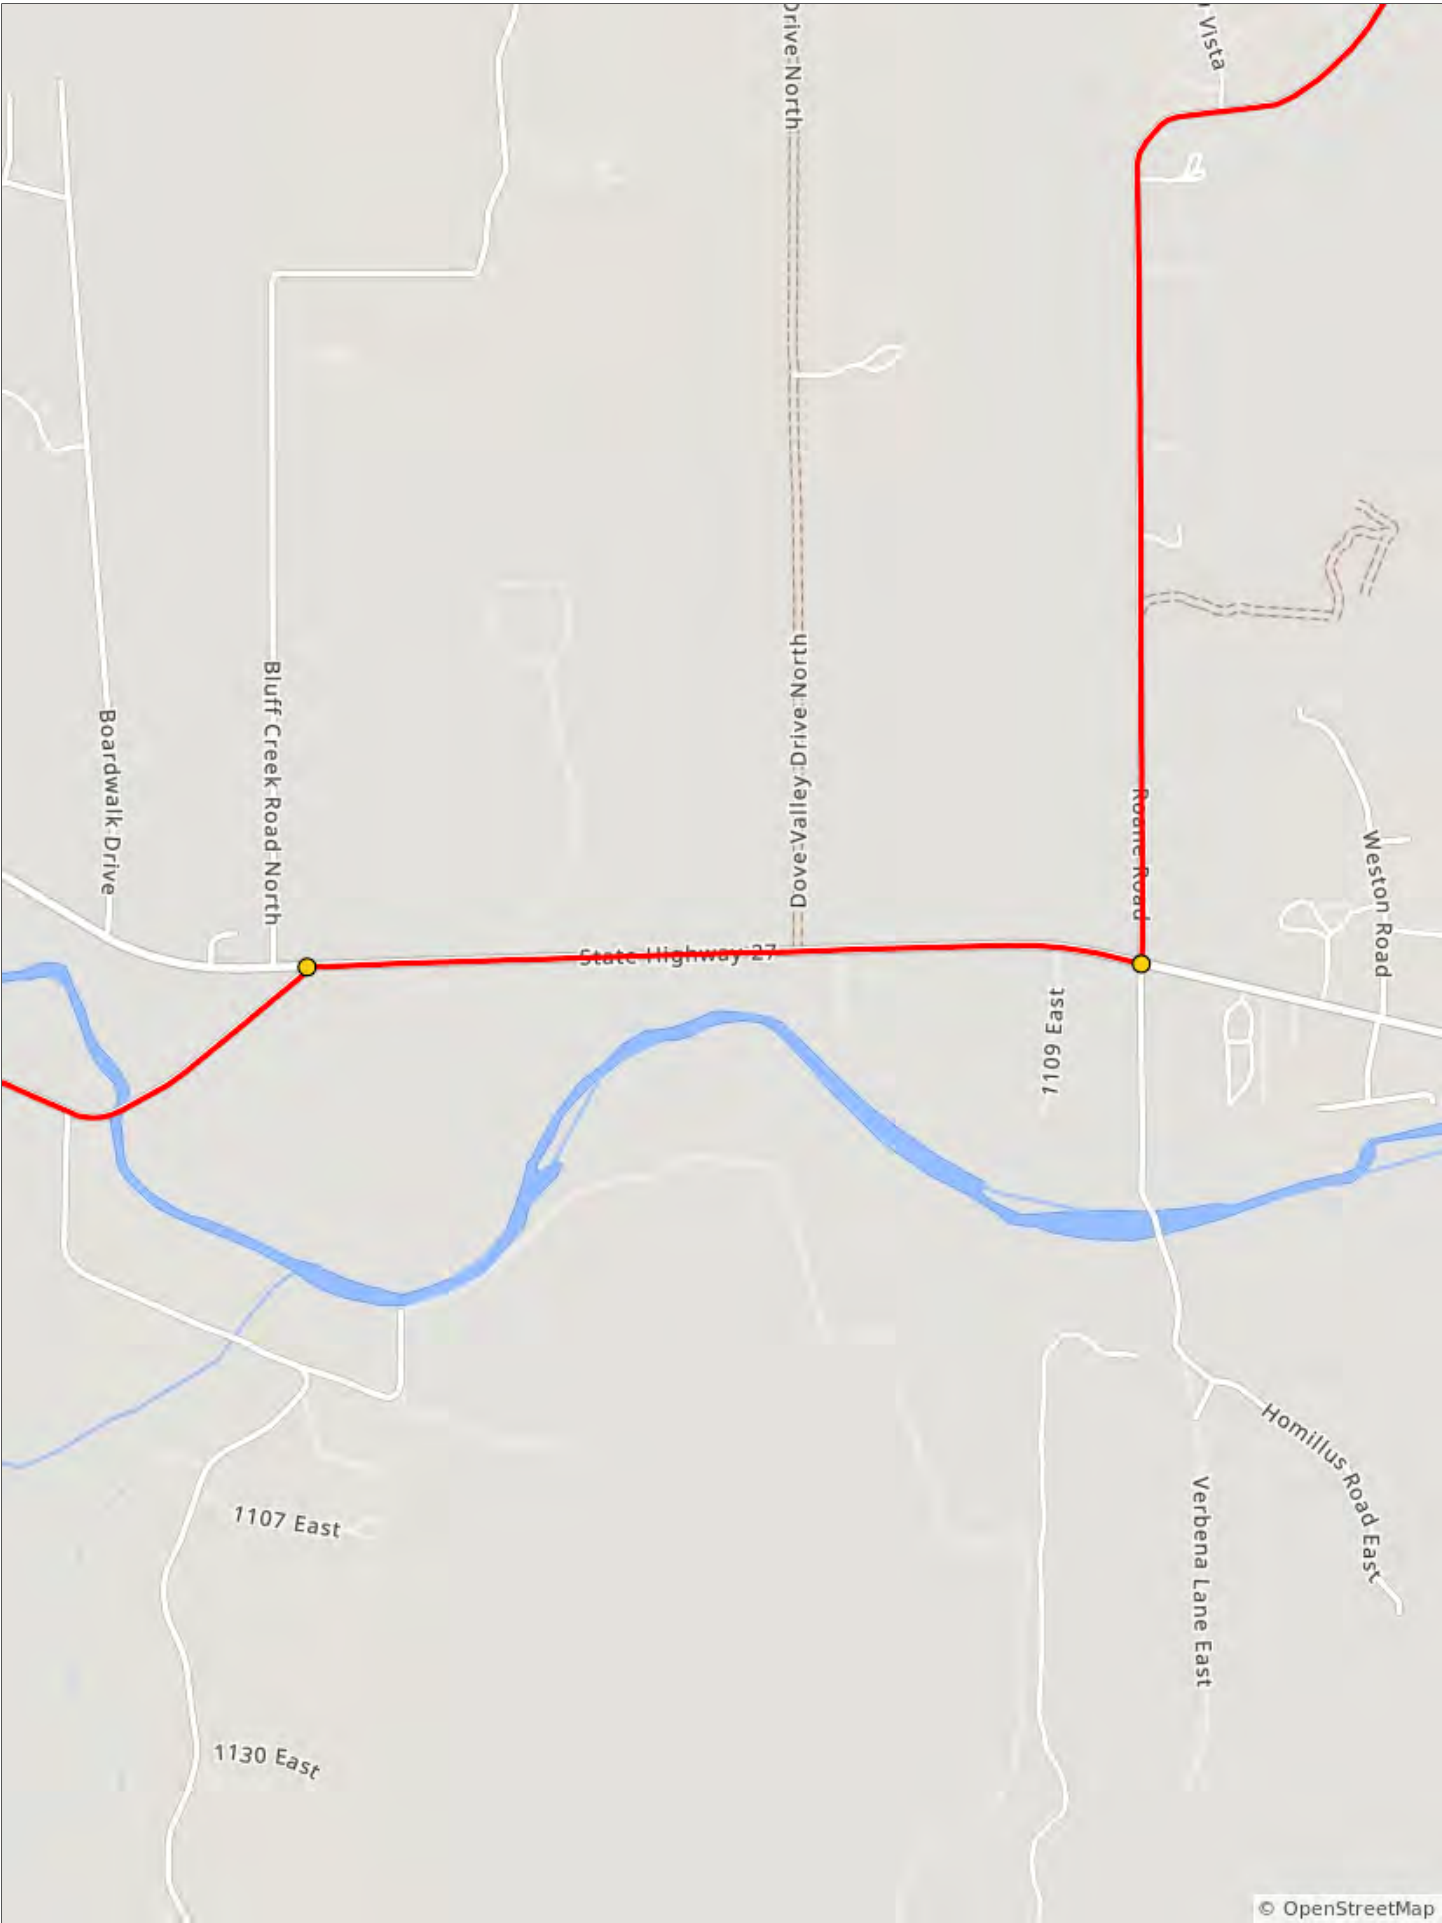

EBT 2026 FRIDAY Center Point 25ish mile

EBT 2026 FRIDAY Center Point 25ish mile

Dist	Type	Note	Next
0.0		Center Point	0.3
0.3		Sharp right	0.1

0.3 miles. +/-10 feet

East

Crossing Street

blefield Lane

San Antonio Street

San Jose Ceme

Schladover Road

Sherwood Drive

Larry Wayne Drive

Marie Drive

Greenwood Drive

Marilyn Drive

West

Dist	Type	Note	Next
21.8	→	Right onto State Highway 27	1.2
23.1	←	Left onto Farm to Market Road 1350	2.0

5.5 miles. +26/-17 feet

Dist	Type	Note	Next
25.1	→	Right onto San Antonio Street	0.1
25.2	→	Right onto East Kelly Street	0.0
25.3	📍	End of route	0.0