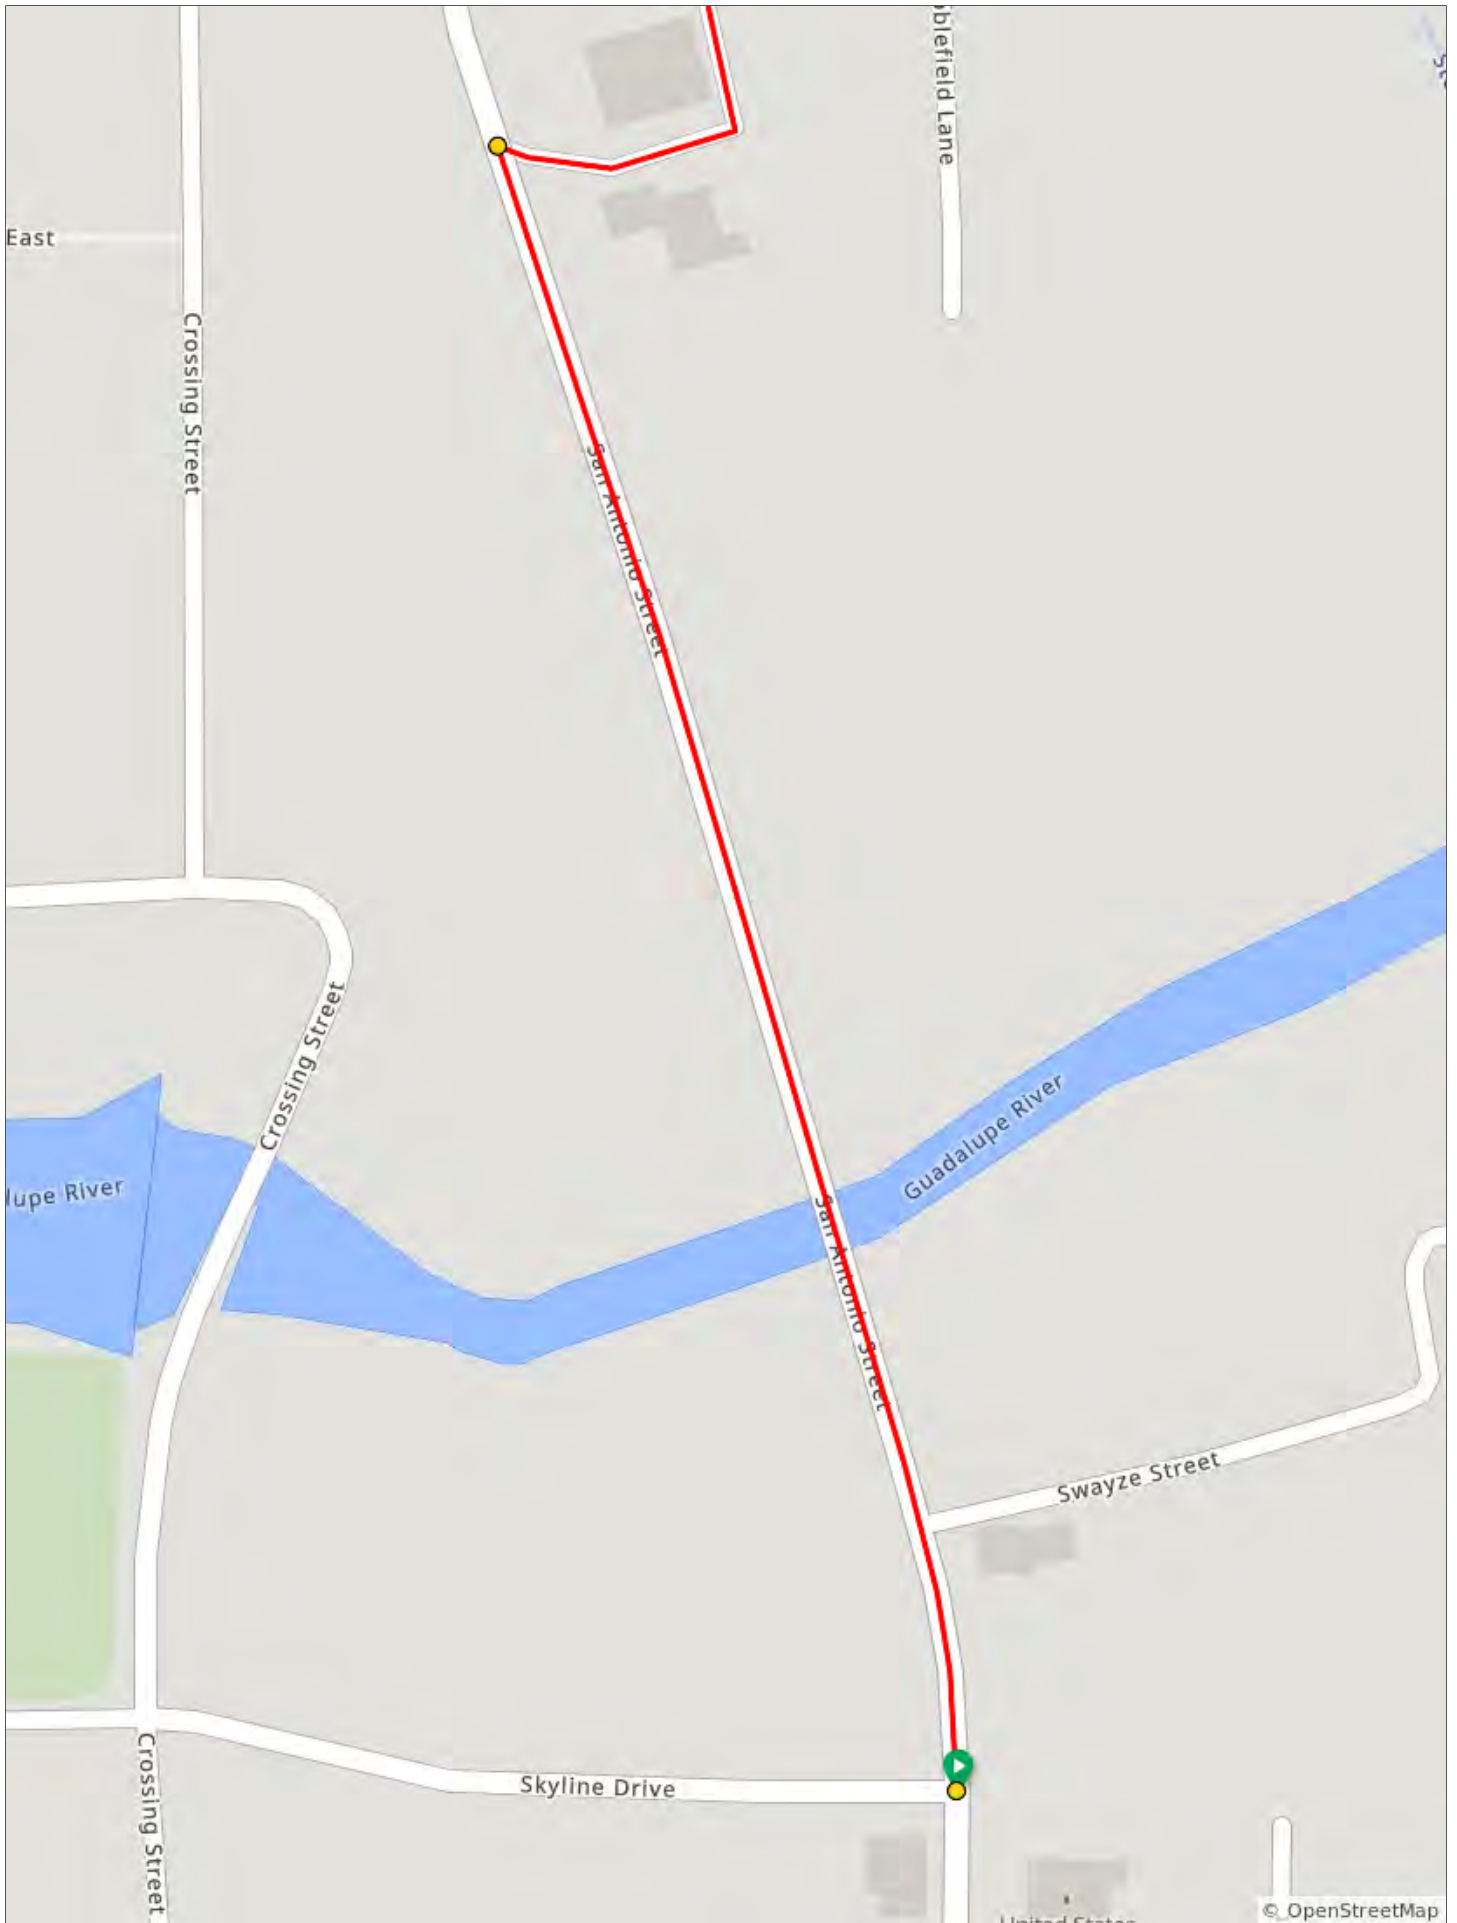

EBT 2026 FRIDAY Center Point 25ish mile

EBT 2026 FRIDAY Center Point 25ish mile

Dist	Type	Note	Next
0.0		Center Point	0.3
0.3		Sharp right	0.1

0.3 miles. +/-10 feet

East

Crossing Street

blefield Lane

San Antonio Street

Crossing Street

Guadalupe River

Guadalupe River

San Antonio Street

Swayze Street

Crossing Street

Skyline Drive

United States

© OpenStreetMap

Dist	Type	Note	Next
0.4	▸	Sharp right onto State Highway 27, TX 27	0.3
0.7	←	Left onto Stoneleigh Road	3.2

0.4 miles. +0/-2 feet

Dist	Type	Note	Next
4.0		Keep right onto Stoneleigh Road	4.0
7.9		Sharp right onto Lazy Valley Road	0.1

Dist	Type	Note	Next
21.8	→	Right onto State Highway 27	1.2
23.1	←	Left onto Farm to Market Road 1350	2.0

5.5 miles. +26/-17 feet

Dist	Type	Note	Next
25.1	→	Right onto San Antonio Street	0.1
25.2	→	Right onto East Kelly Street	0.0
25.3	📍	End of route	0.0