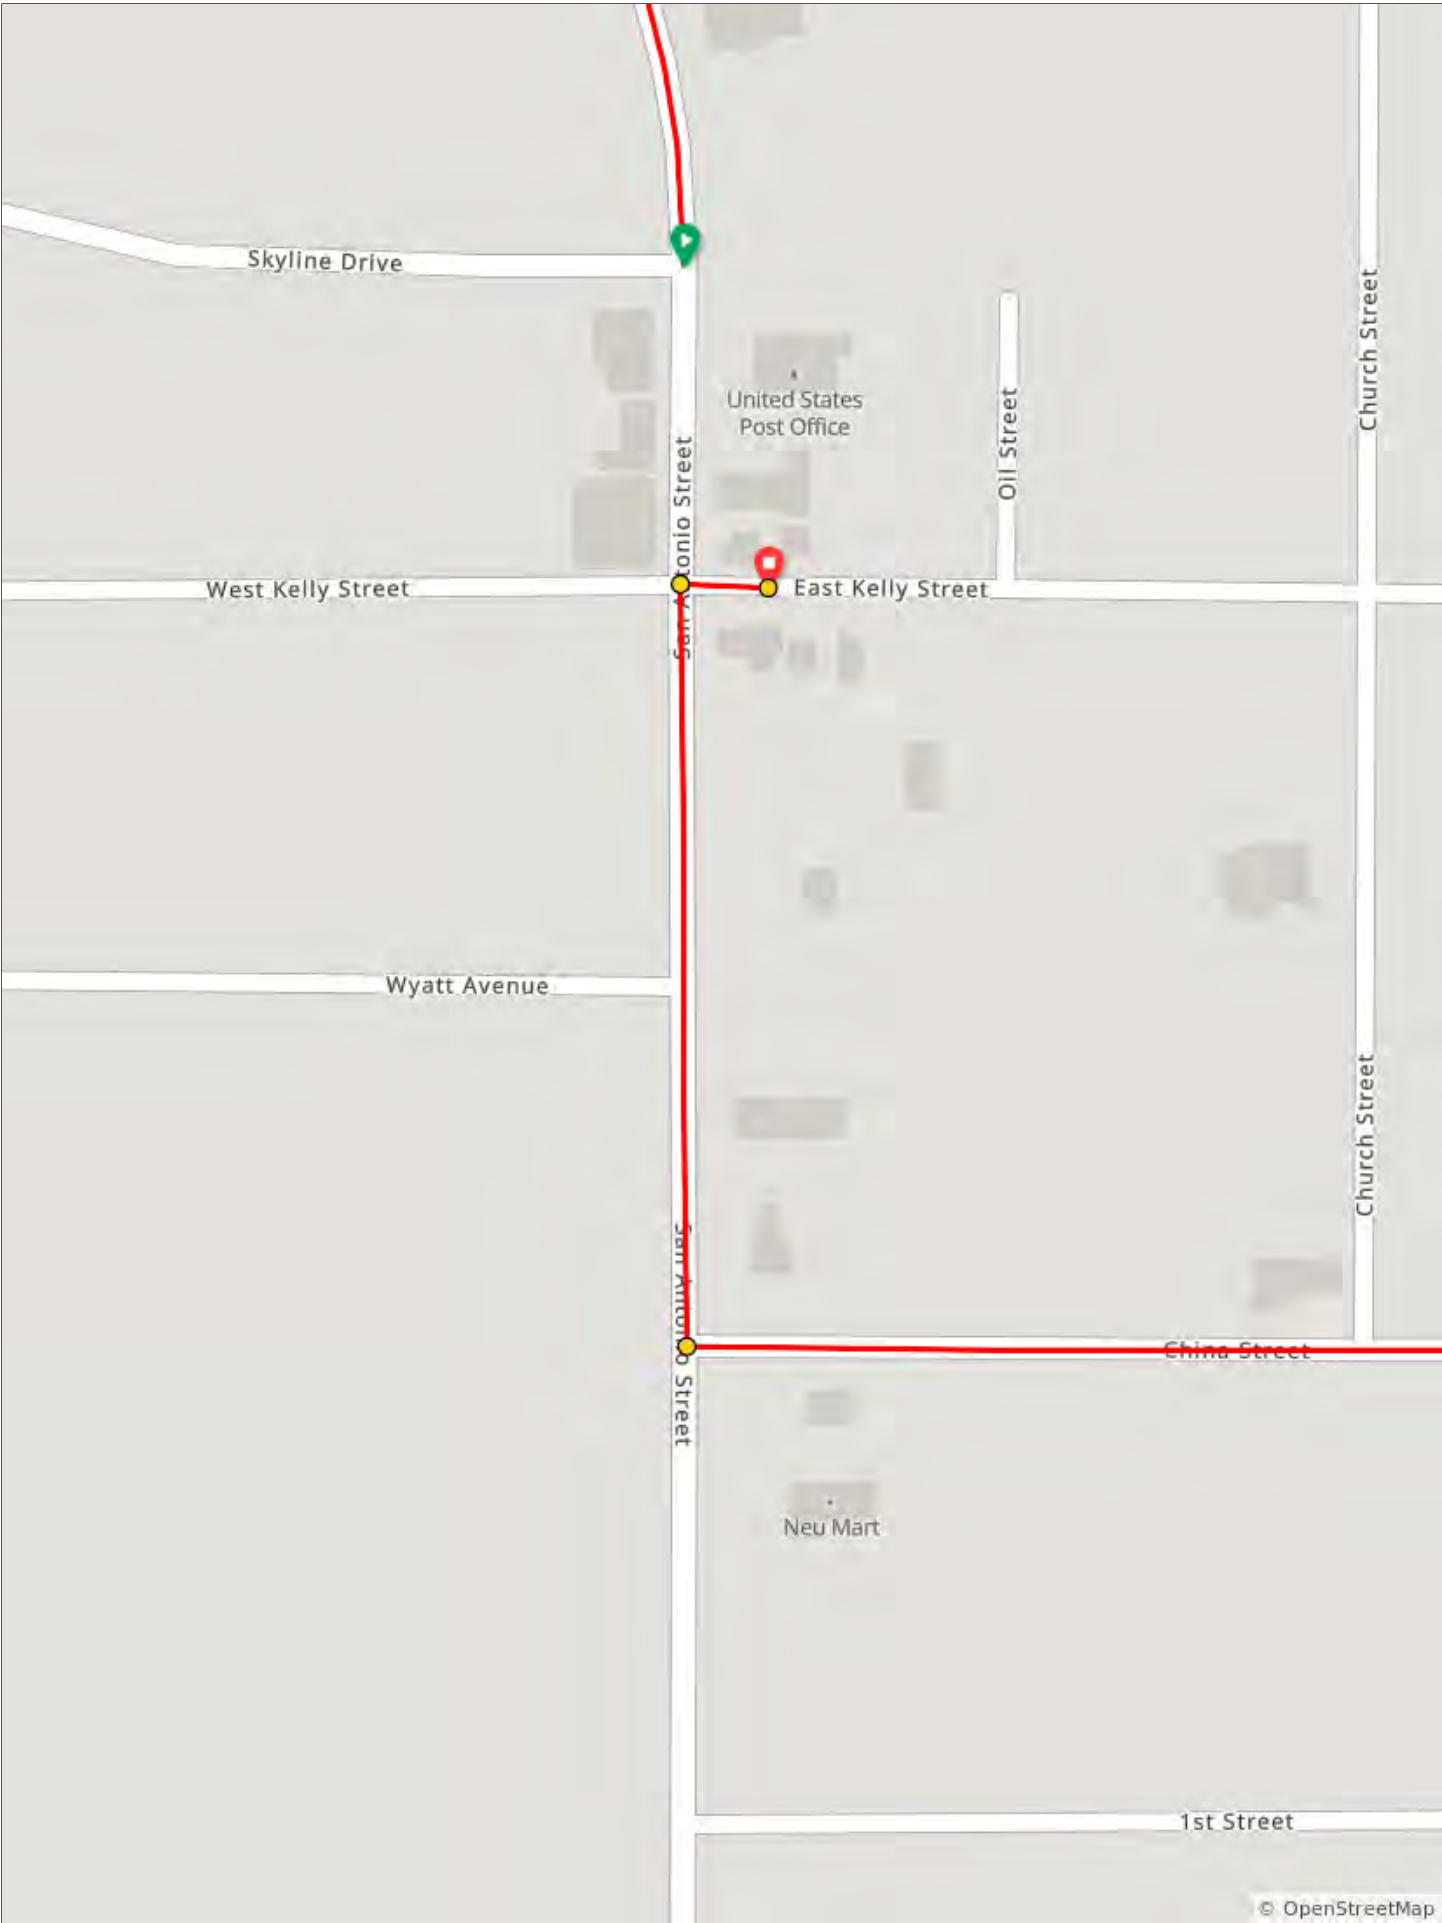

Dist	Type	Note	Next
25.1	→	Right onto San Antonio Street	0.1
25.2	→	Right onto East Kelly Street	0.0
25.3	📍	End of route	0.0

2.2 miles. +0/-5 feet

Skyline Drive

San Antonio Street

United States Post Office

Oil Street

Church Street

West Kelly Street

East Kelly Street

Wyatt Avenue

Church Street

San Antonio Street

China Street

Neu Mart

1st Street