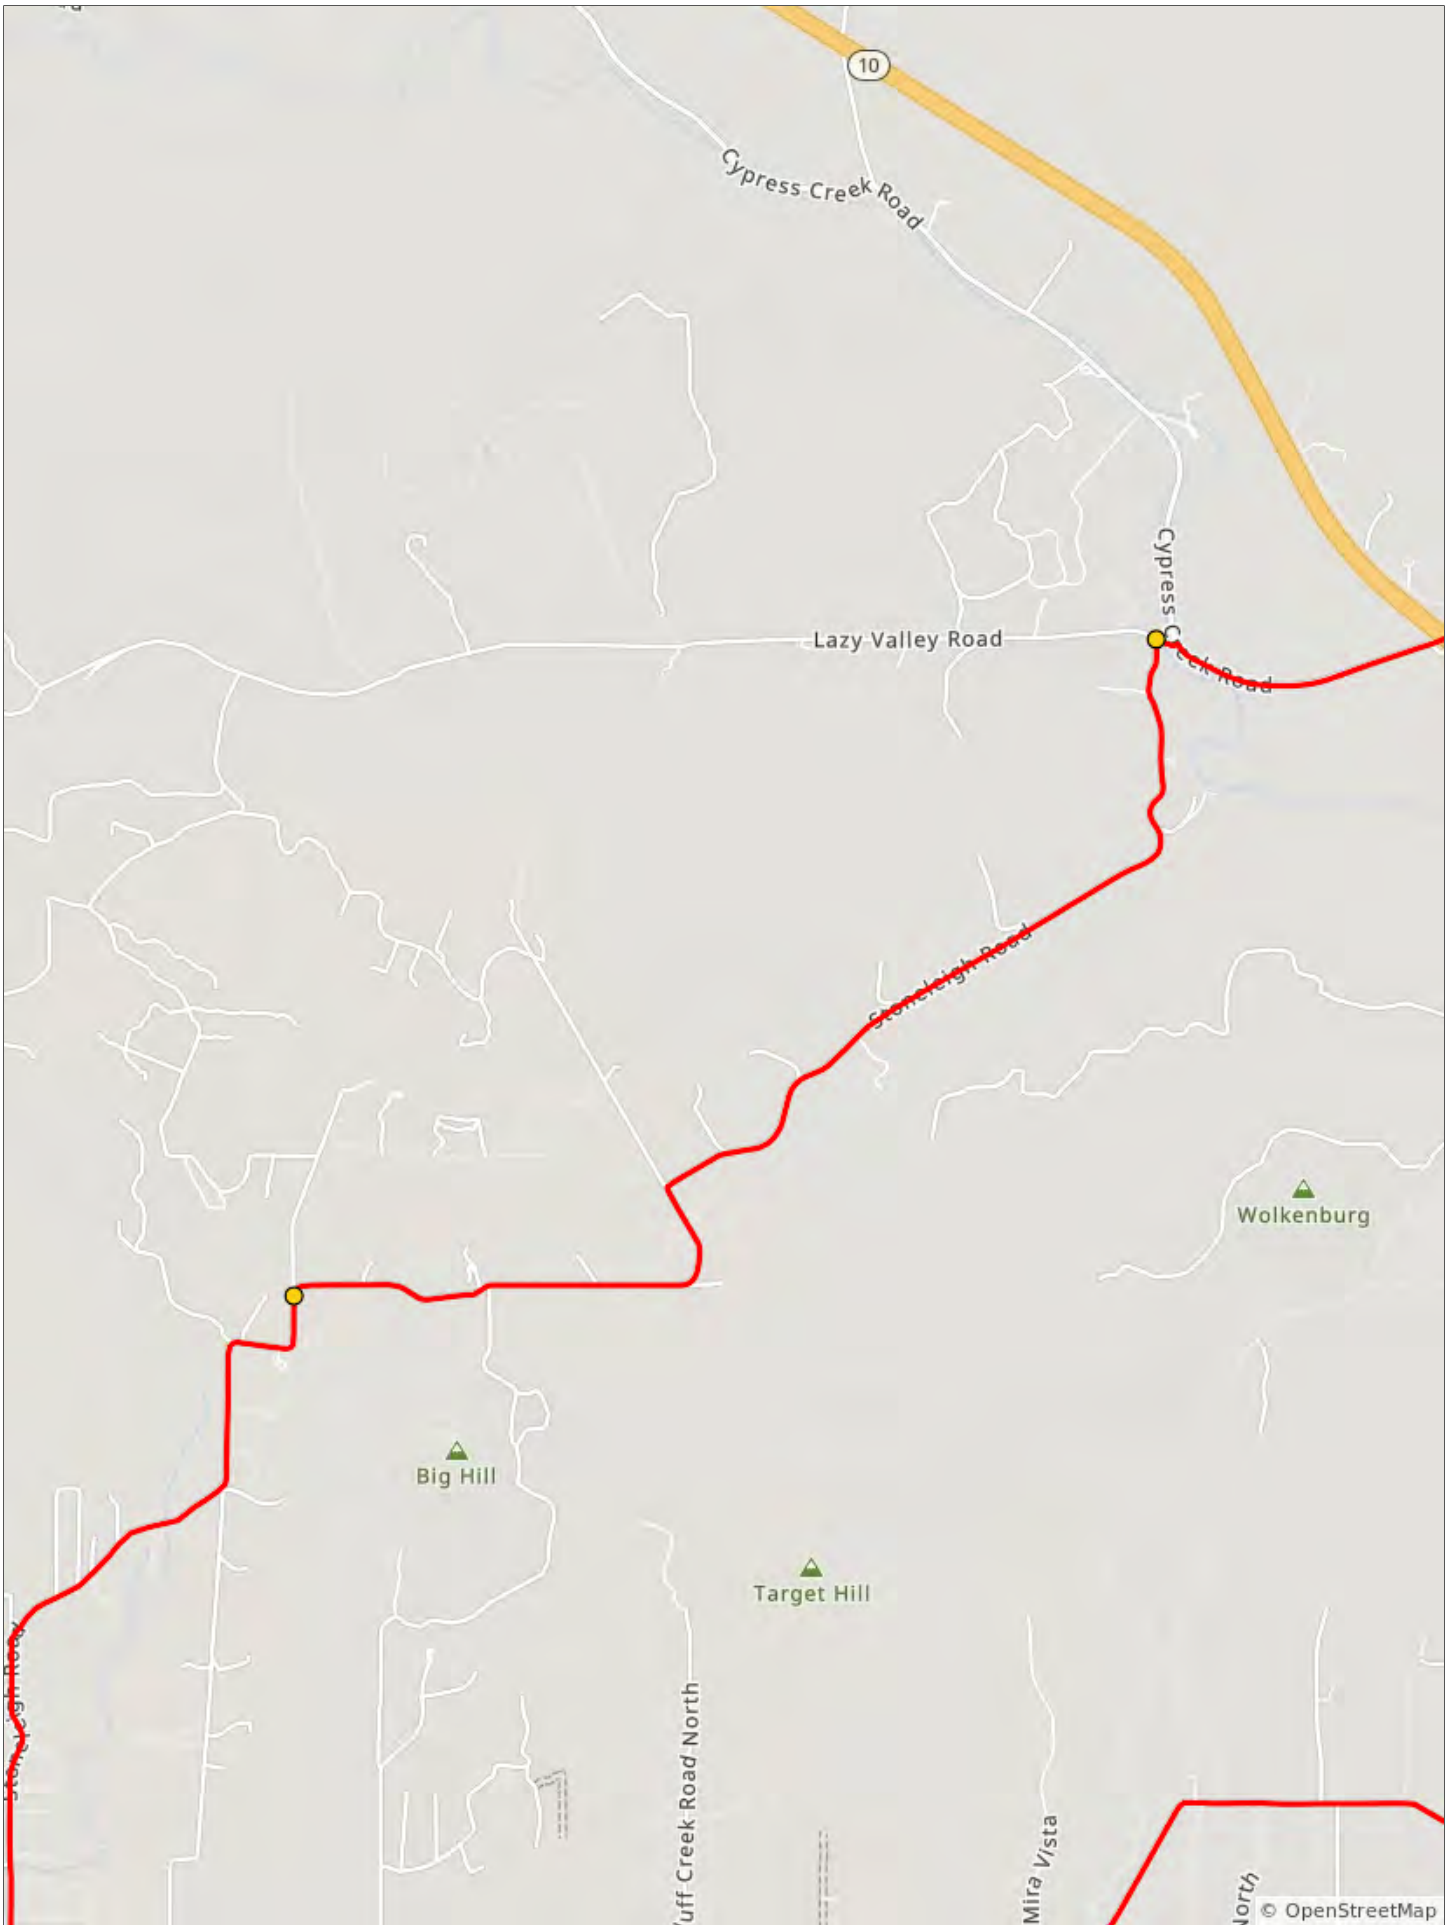

Dist	Type	Note	Next
8.0	→	Right onto Cypress Creek Road, FM 1341	2.4
10.4	←	Left onto Cypress Creek Road	0.4

2.5 miles. +136/-98 feet