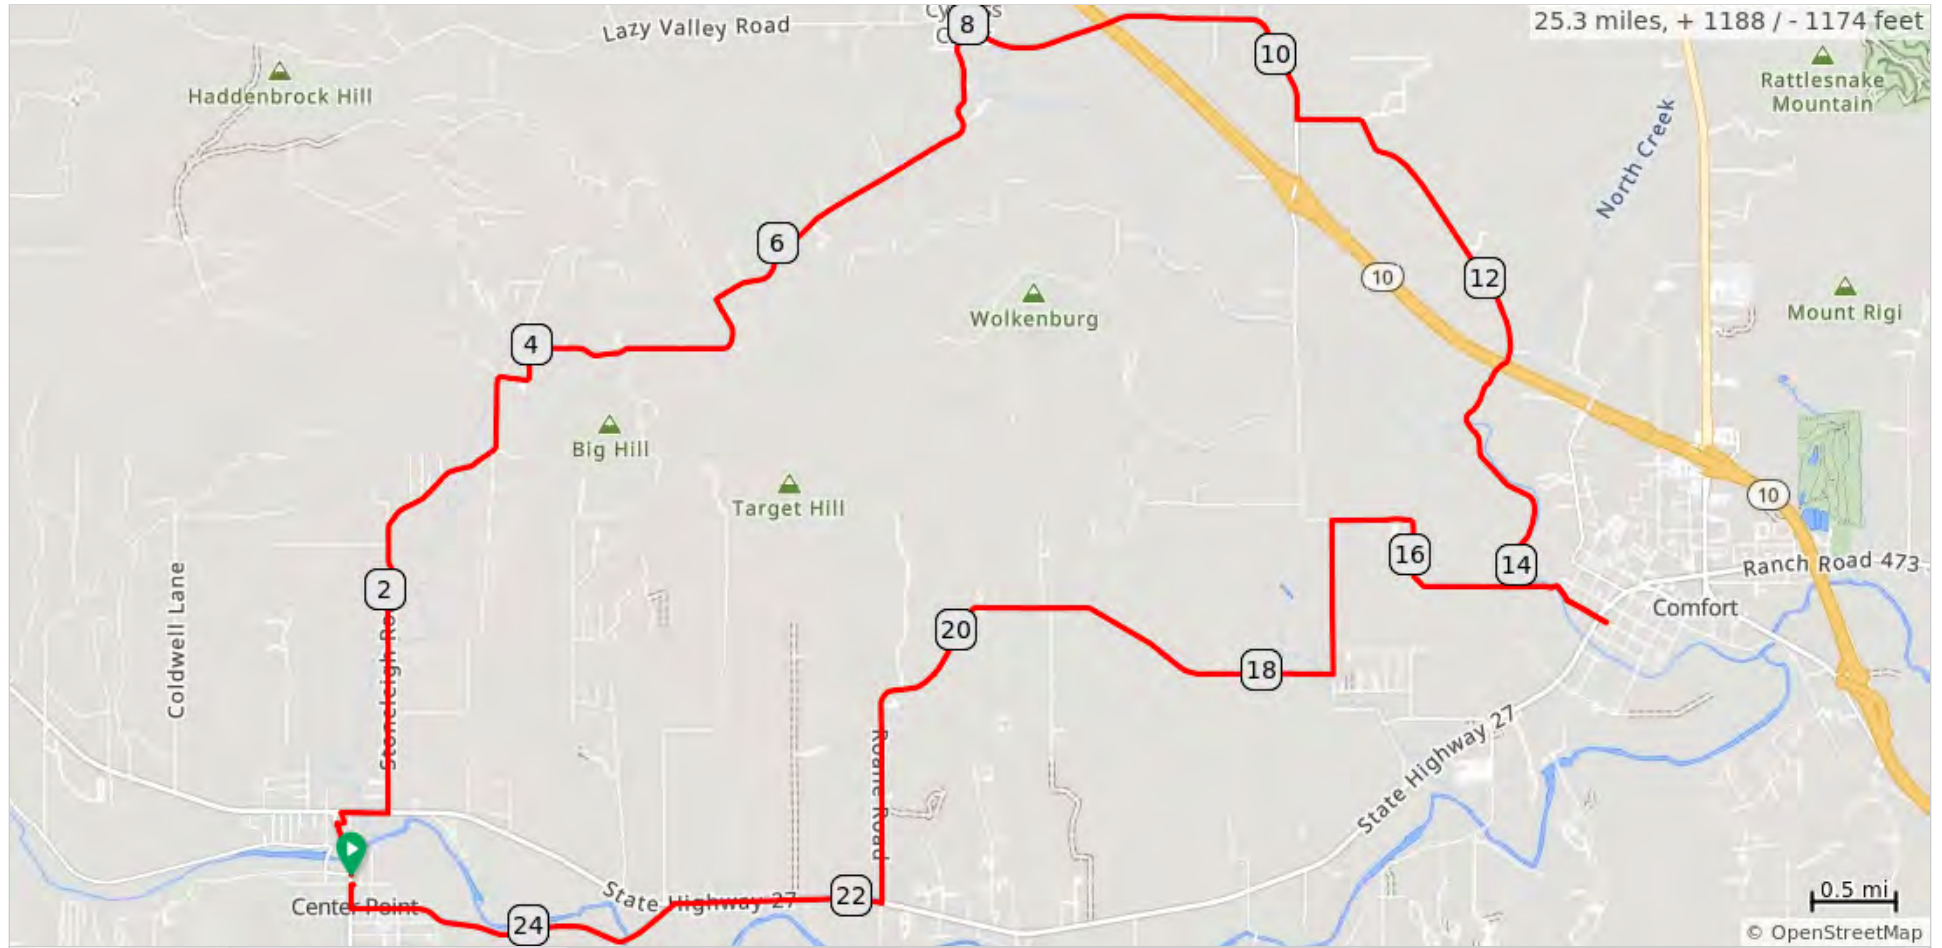

EBT 2026 FRIDAY Center Point 25ish mile

EBT 2026 FRIDAY Center Point 25ish mile

Dist	Type	Note	Next
0.0		Center Point	0.3
0.3		Sharp right	0.1

0.3 miles. +/-10 feet

East

Crossing Street

blefield Lane

San Antonio Street

Crossing Street

Guadalupe River

Guadalupe River

San Antonio Street

Swayze Street

Crossing Street

Skyline Drive

United States

© OpenStreetMap

Dist	Type	Note	Next
0.4	▸	Sharp right onto State Highway 27, TX 27	0.3
0.7	←	Left onto Stoneleigh Road	3.2

0.4 miles. +0/-2 feet

Dist	Type	Note	Next
4.0		Keep right onto Stoneleigh Road	4.0
7.9		Sharp right onto Lazy Valley Road	0.1

Dist	Type	Note	Next
21.8	→	Right onto State Highway 27	1.2
23.1	←	Left onto Farm to Market Road 1350	2.0

5.5 miles. +26/-17 feet

Dist	Type	Note	Next
25.1	→	Right onto San Antonio Street	0.1
25.2	→	Right onto East Kelly Street	0.0
25.3	📍	End of route	0.0