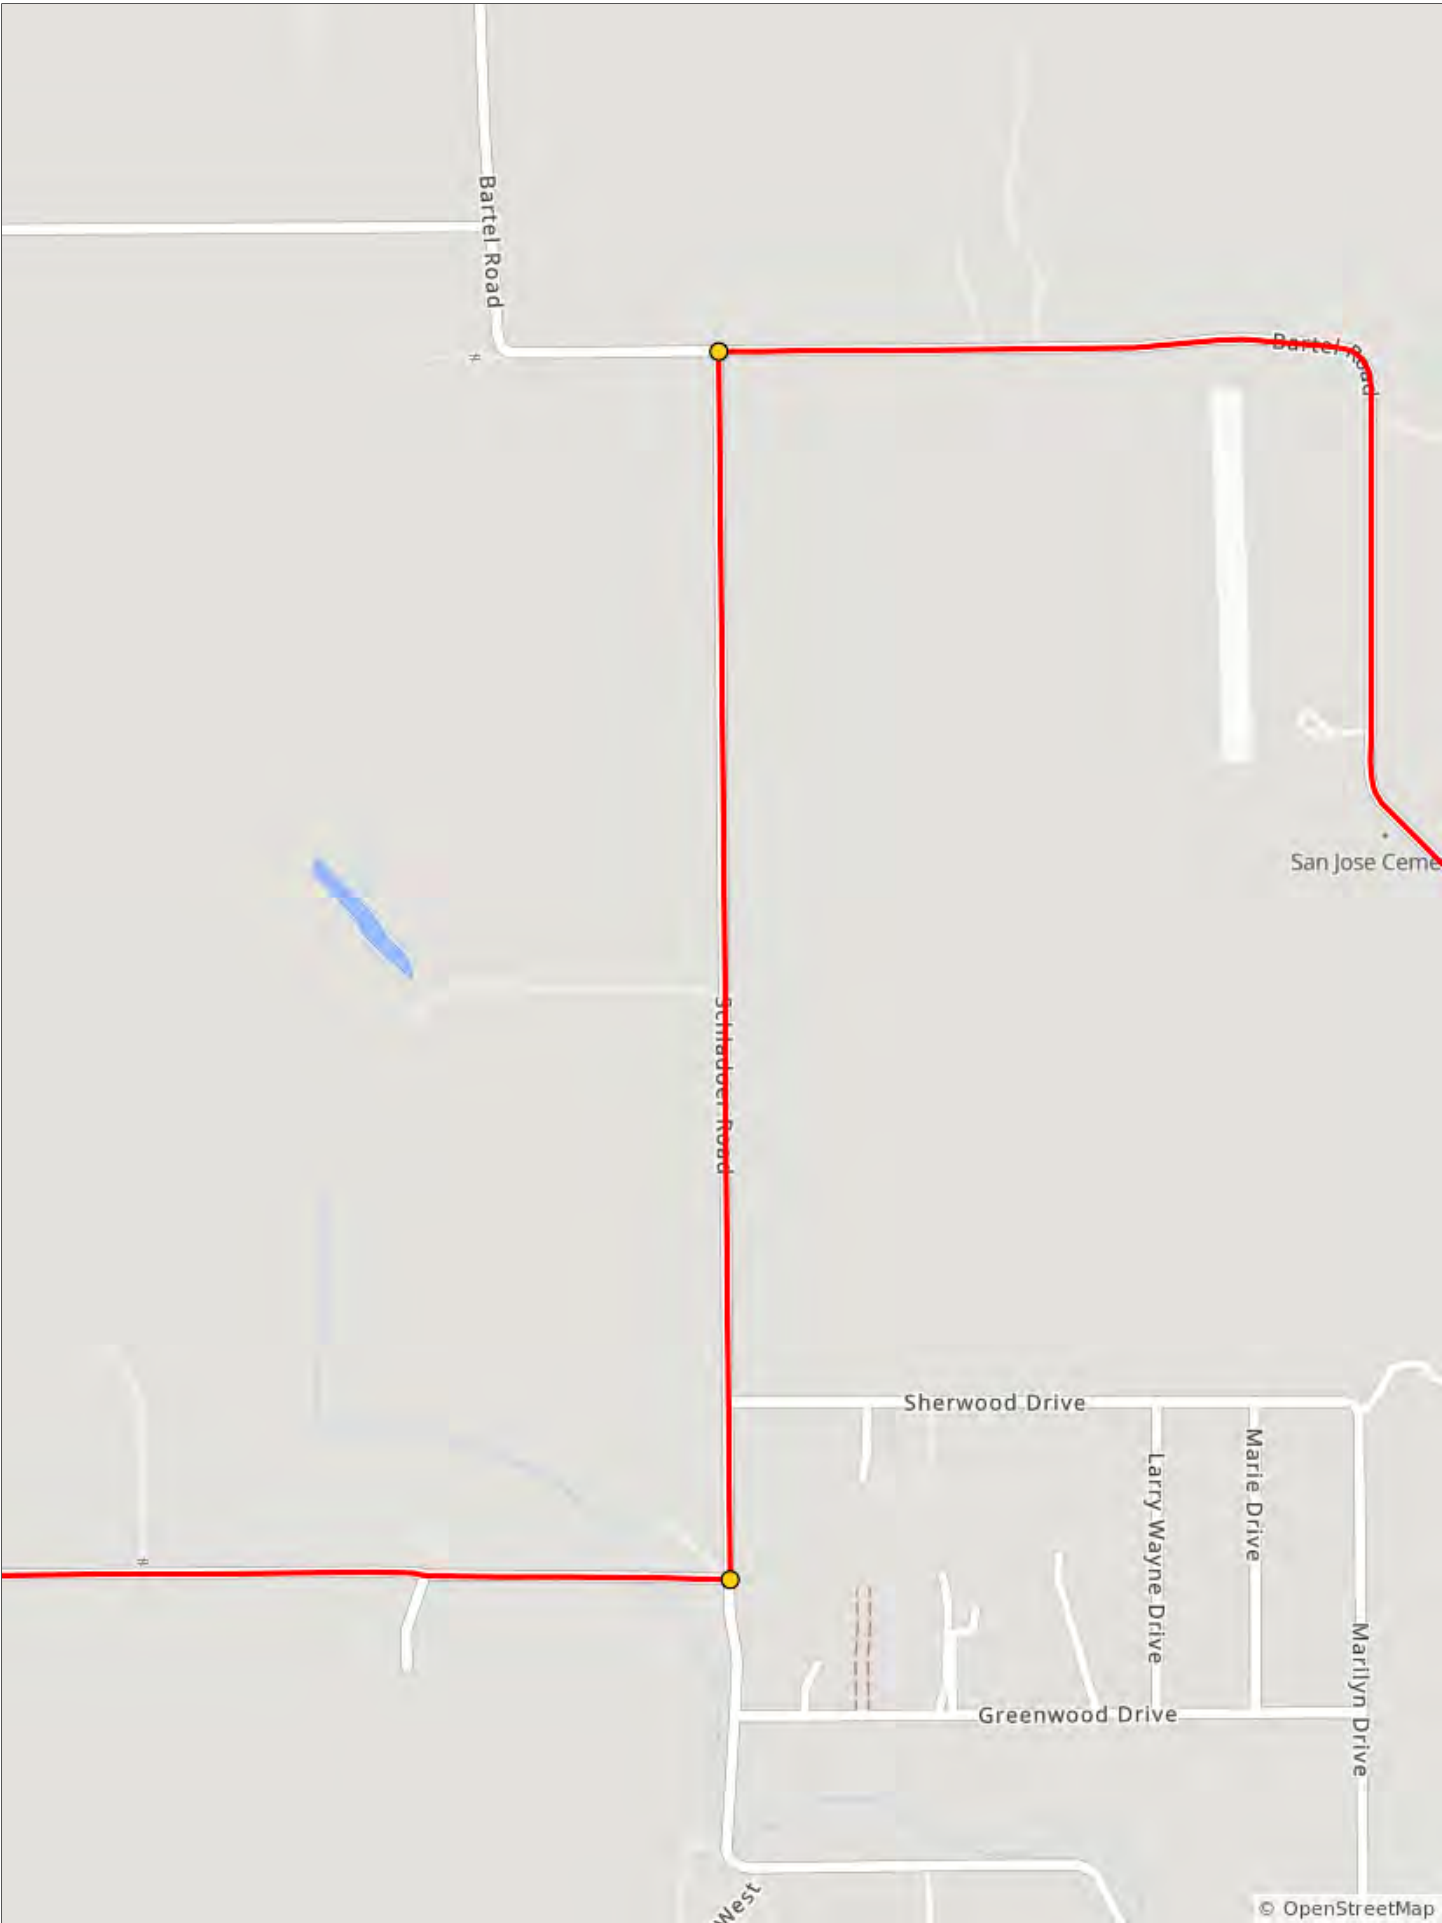

2.5 miles. +17/-22 feet

Main Street

Second Street

Brewery

Dist	Type	Note	Next
16.7	←	Left onto Schladoer Road	0.9
17.6	→	Right onto Wilson Creek Road	4.2

2.7 miles. +0/-50 feet

Bartel Road

Bartel Road

San Jose Ceme

Schladover Road

Sherwood Drive

Larry Wayne Drive

Marie Drive

Greenwood Drive

Marilyn Drive

West

Dist	Type	Note	Next
21.8	→	Right onto State Highway 27	1.2
23.1	←	Left onto Farm to Market Road 1350	2.0

5.5 miles. +26/-17 feet

Dist	Type	Note	Next
25.1	→	Right onto San Antonio Street	0.1
25.2	→	Right onto East Kelly Street	0.0
25.3	📍	End of route	0.0