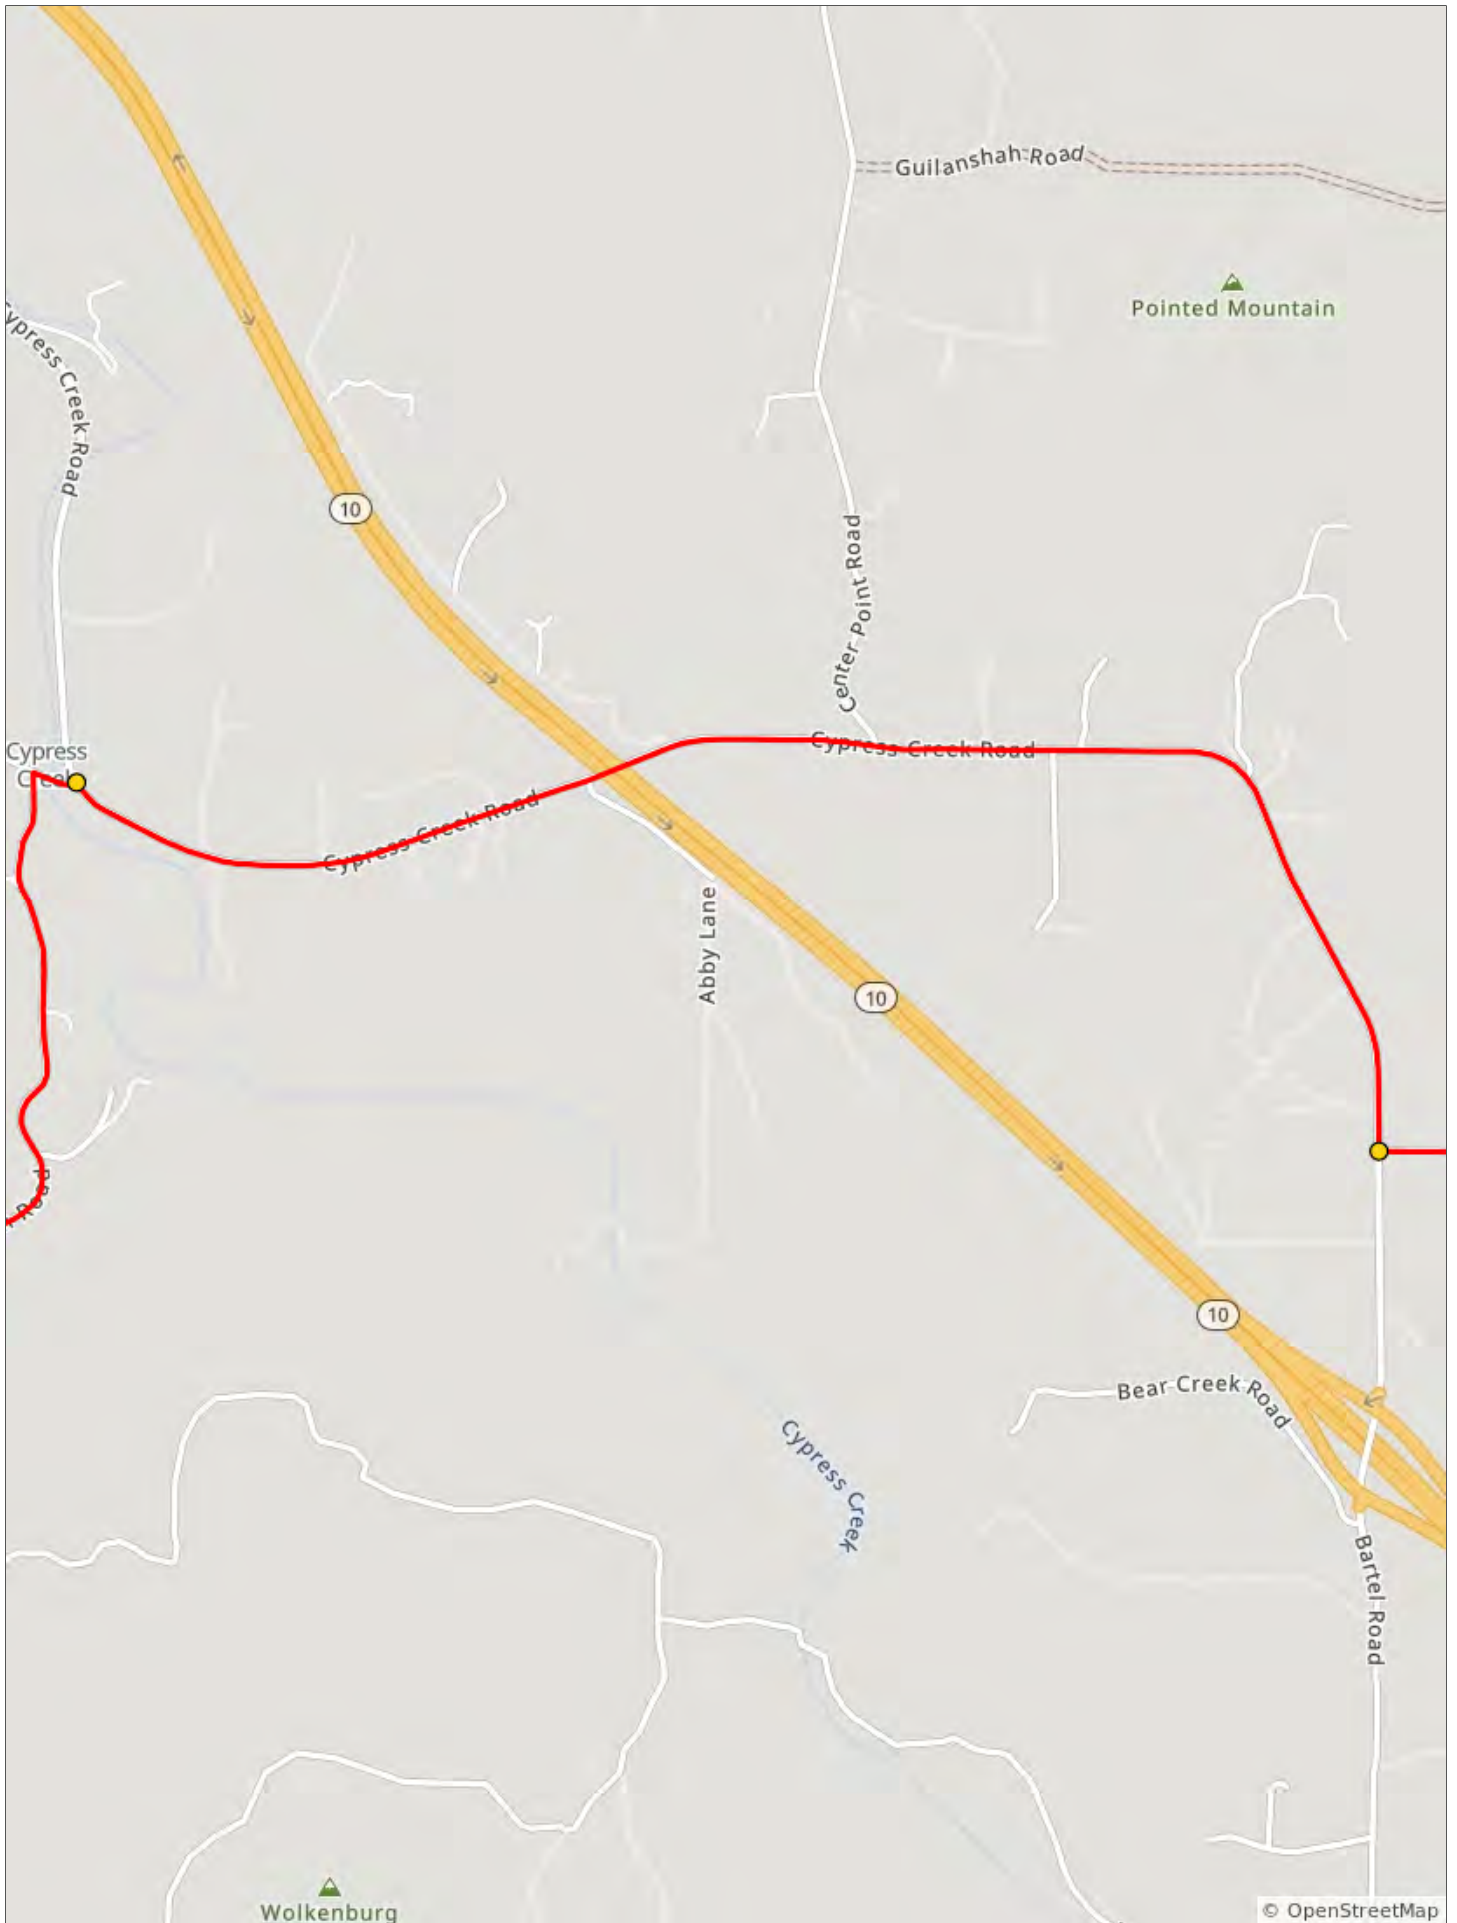

Guilanshah Road

Pointed Mountain

Cypress Creek Road

10

Center Point Road

Cypress Creek

Cypress Creek Road

Cypress Creek Road

Abby Lane

10

10

Bear Creek Road

Cypress Creek

Bartel Road

Wolkenburg

© OpenStreetMap

Dist	Type	Note	Next
10.8	↗	Keep right onto Cypress Creek Road	1.7
12.4	↗	Slight right onto Gaddis Bluff	1.7

2.0 miles. +47/-116 feet