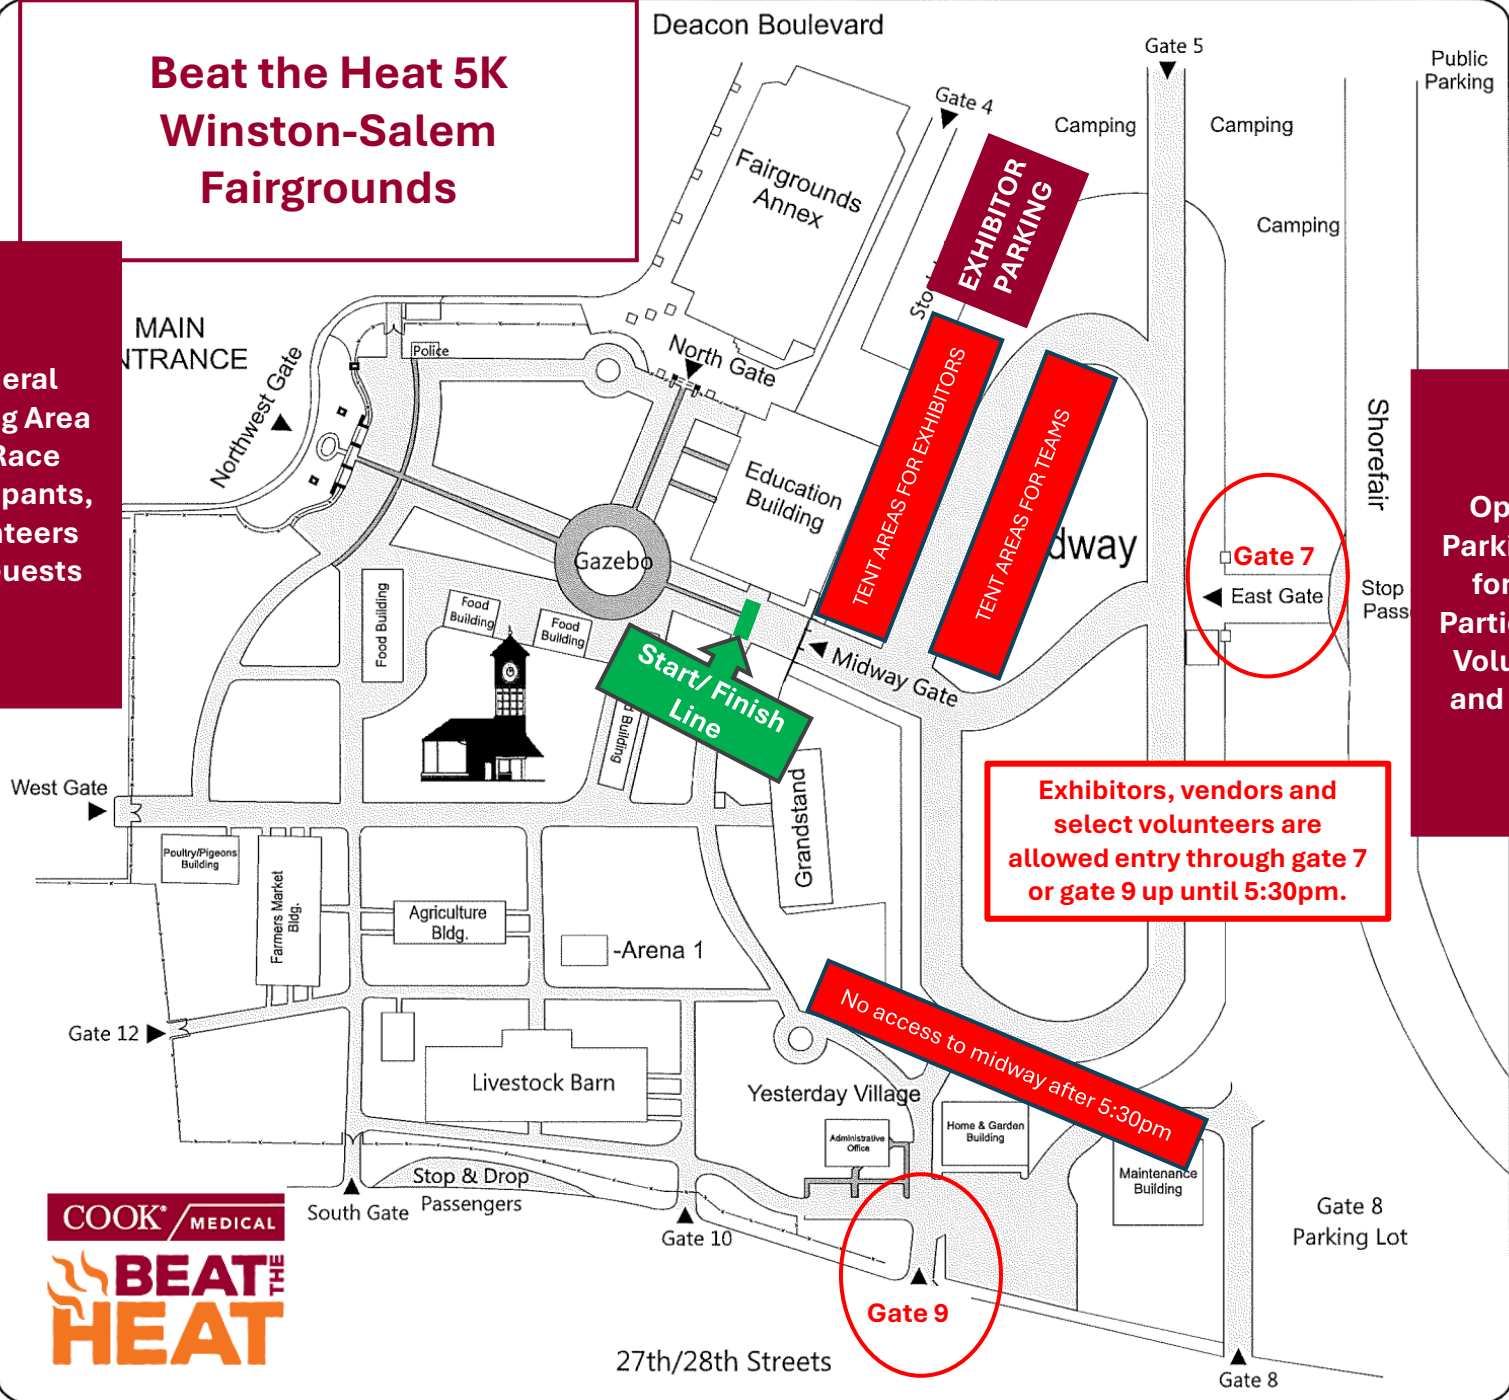

Display on dashboard for Gate Entry

RACE EXHIBITOR / SUPPLIER

Admit through Fairgrounds Gate 7 or 9 before
5:30pm.

Beat the Heat 5K Winston-Salem Fairgrounds

General
Parking Area
for Race
Participants,
Volunteers
and Guests

Optional
Parking Area
for Race
Participants,
Volunteers
and Guests

Exhibitors, vendors and
select volunteers are
allowed entry through gate 7
or gate 9 up until 5:30pm.

No access to midway after 5:30pm

27th/28th Streets