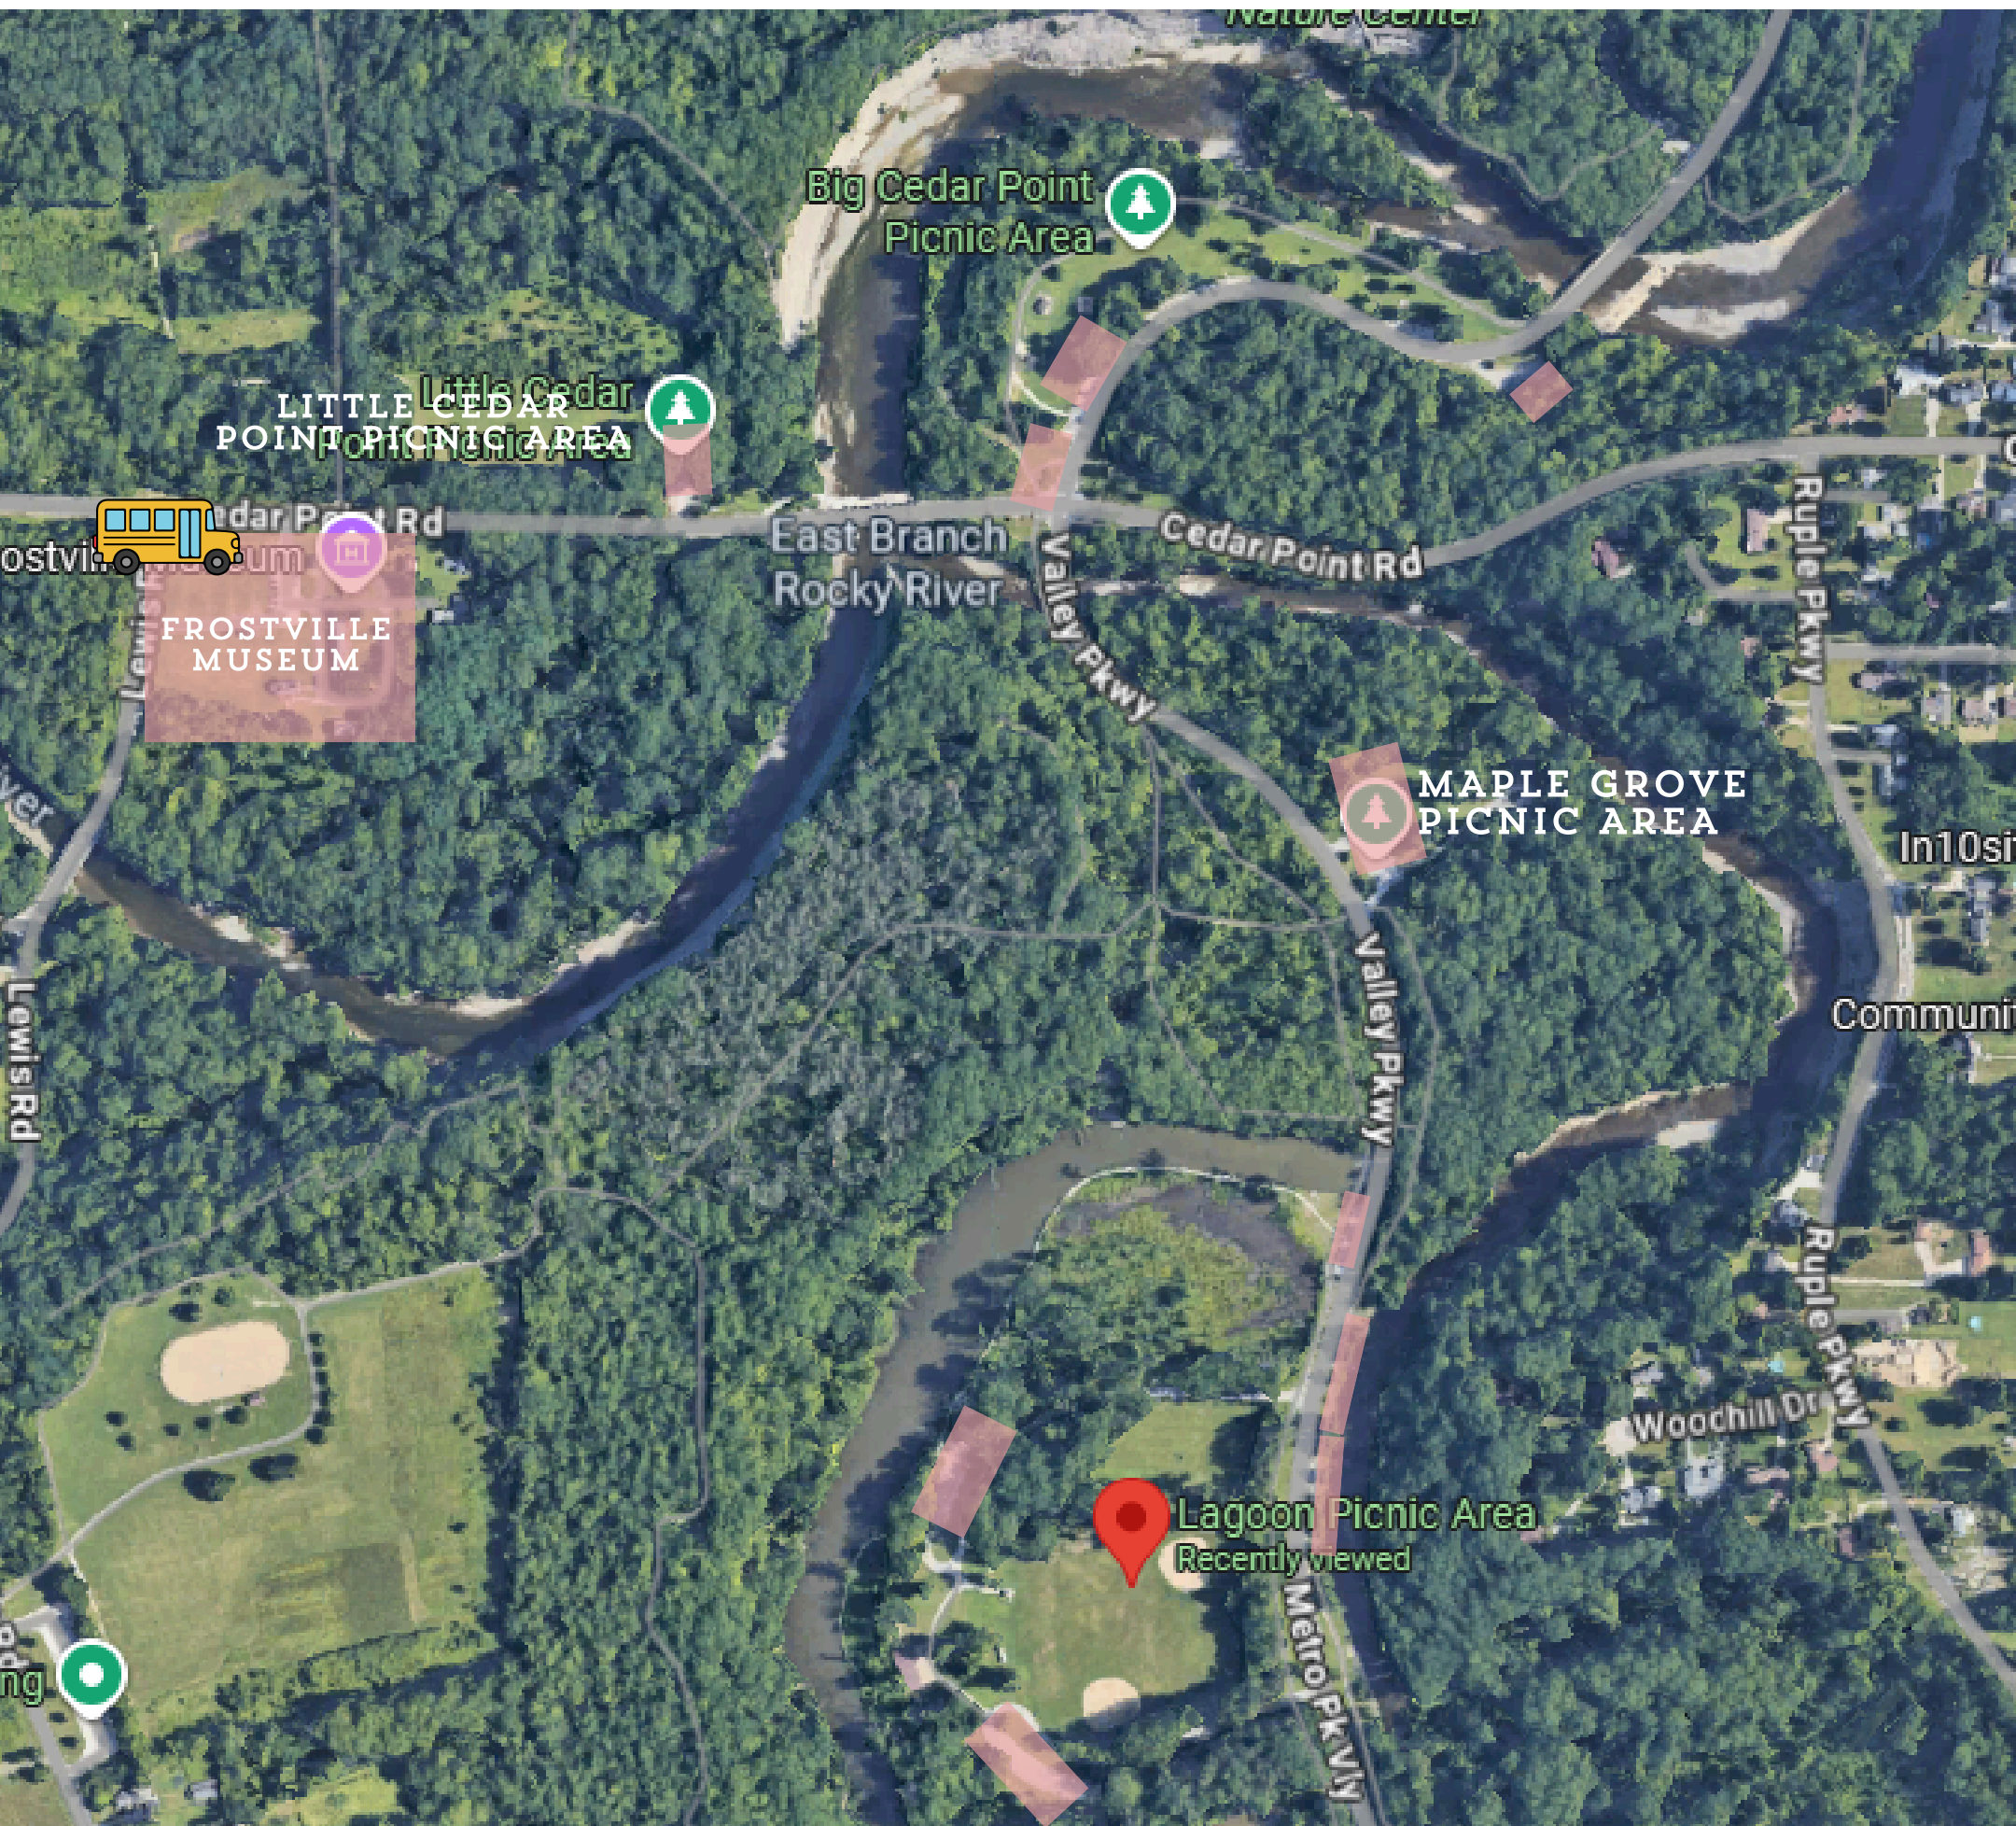

PARKING INFORMATION

Places to park for the race

Shuttle service: Frostville to Lagoon / Lagoon to Frostville