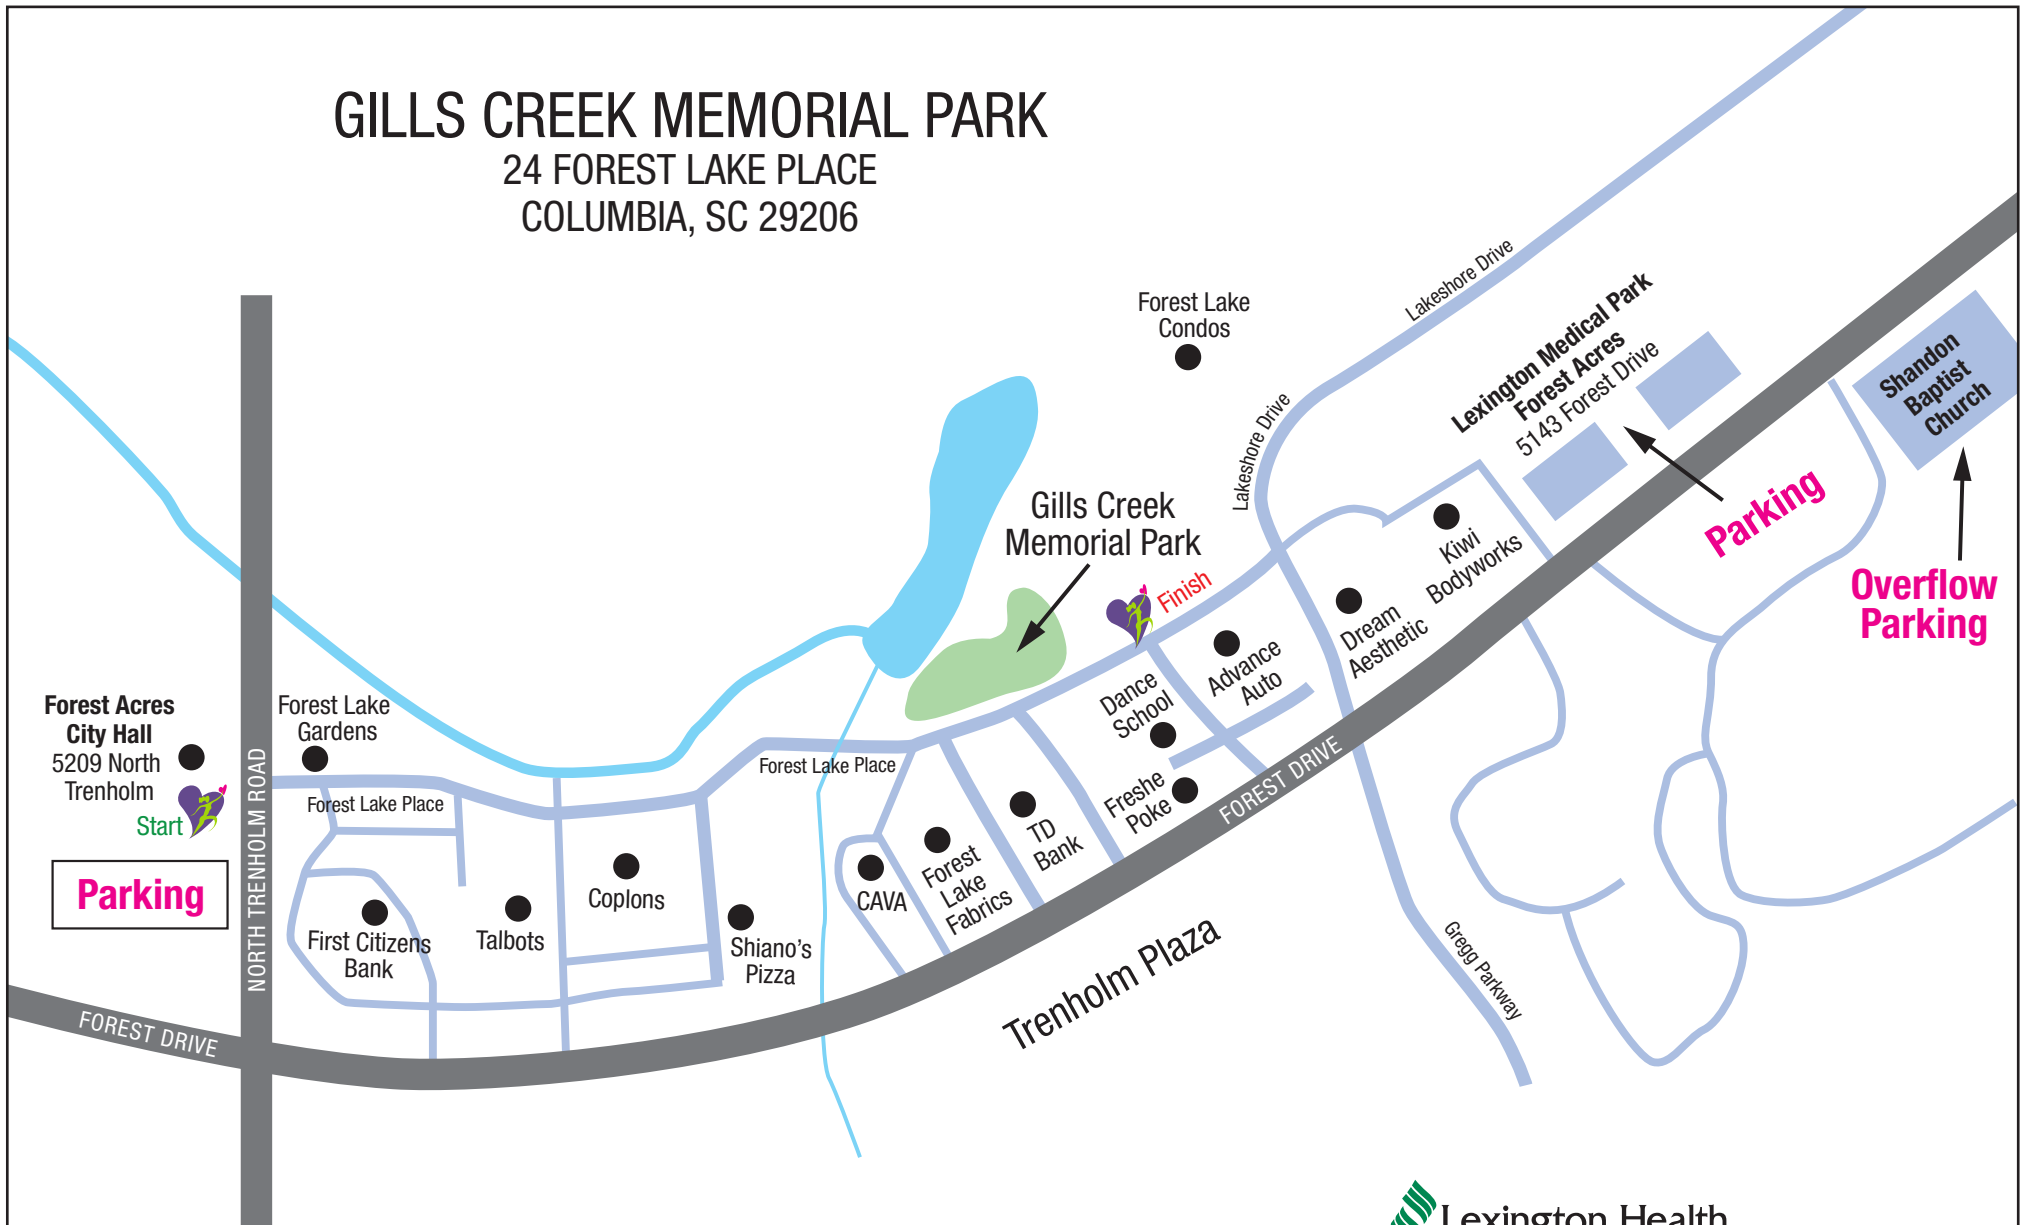

GILLS CREEK MEMORIAL PARK

24 FOREST LAKE PLACE
COLUMBIA, SC 29206

**Forest Acres
City Hall**
5209 North
Trenholm
Start 
Parking

Overflow parking is available at Shandon Baptist Church, located at 5250 Forest Drive. From the church, follow the sidewalk to the pedestrian crossing at Lakeshore Drive and enter the park.