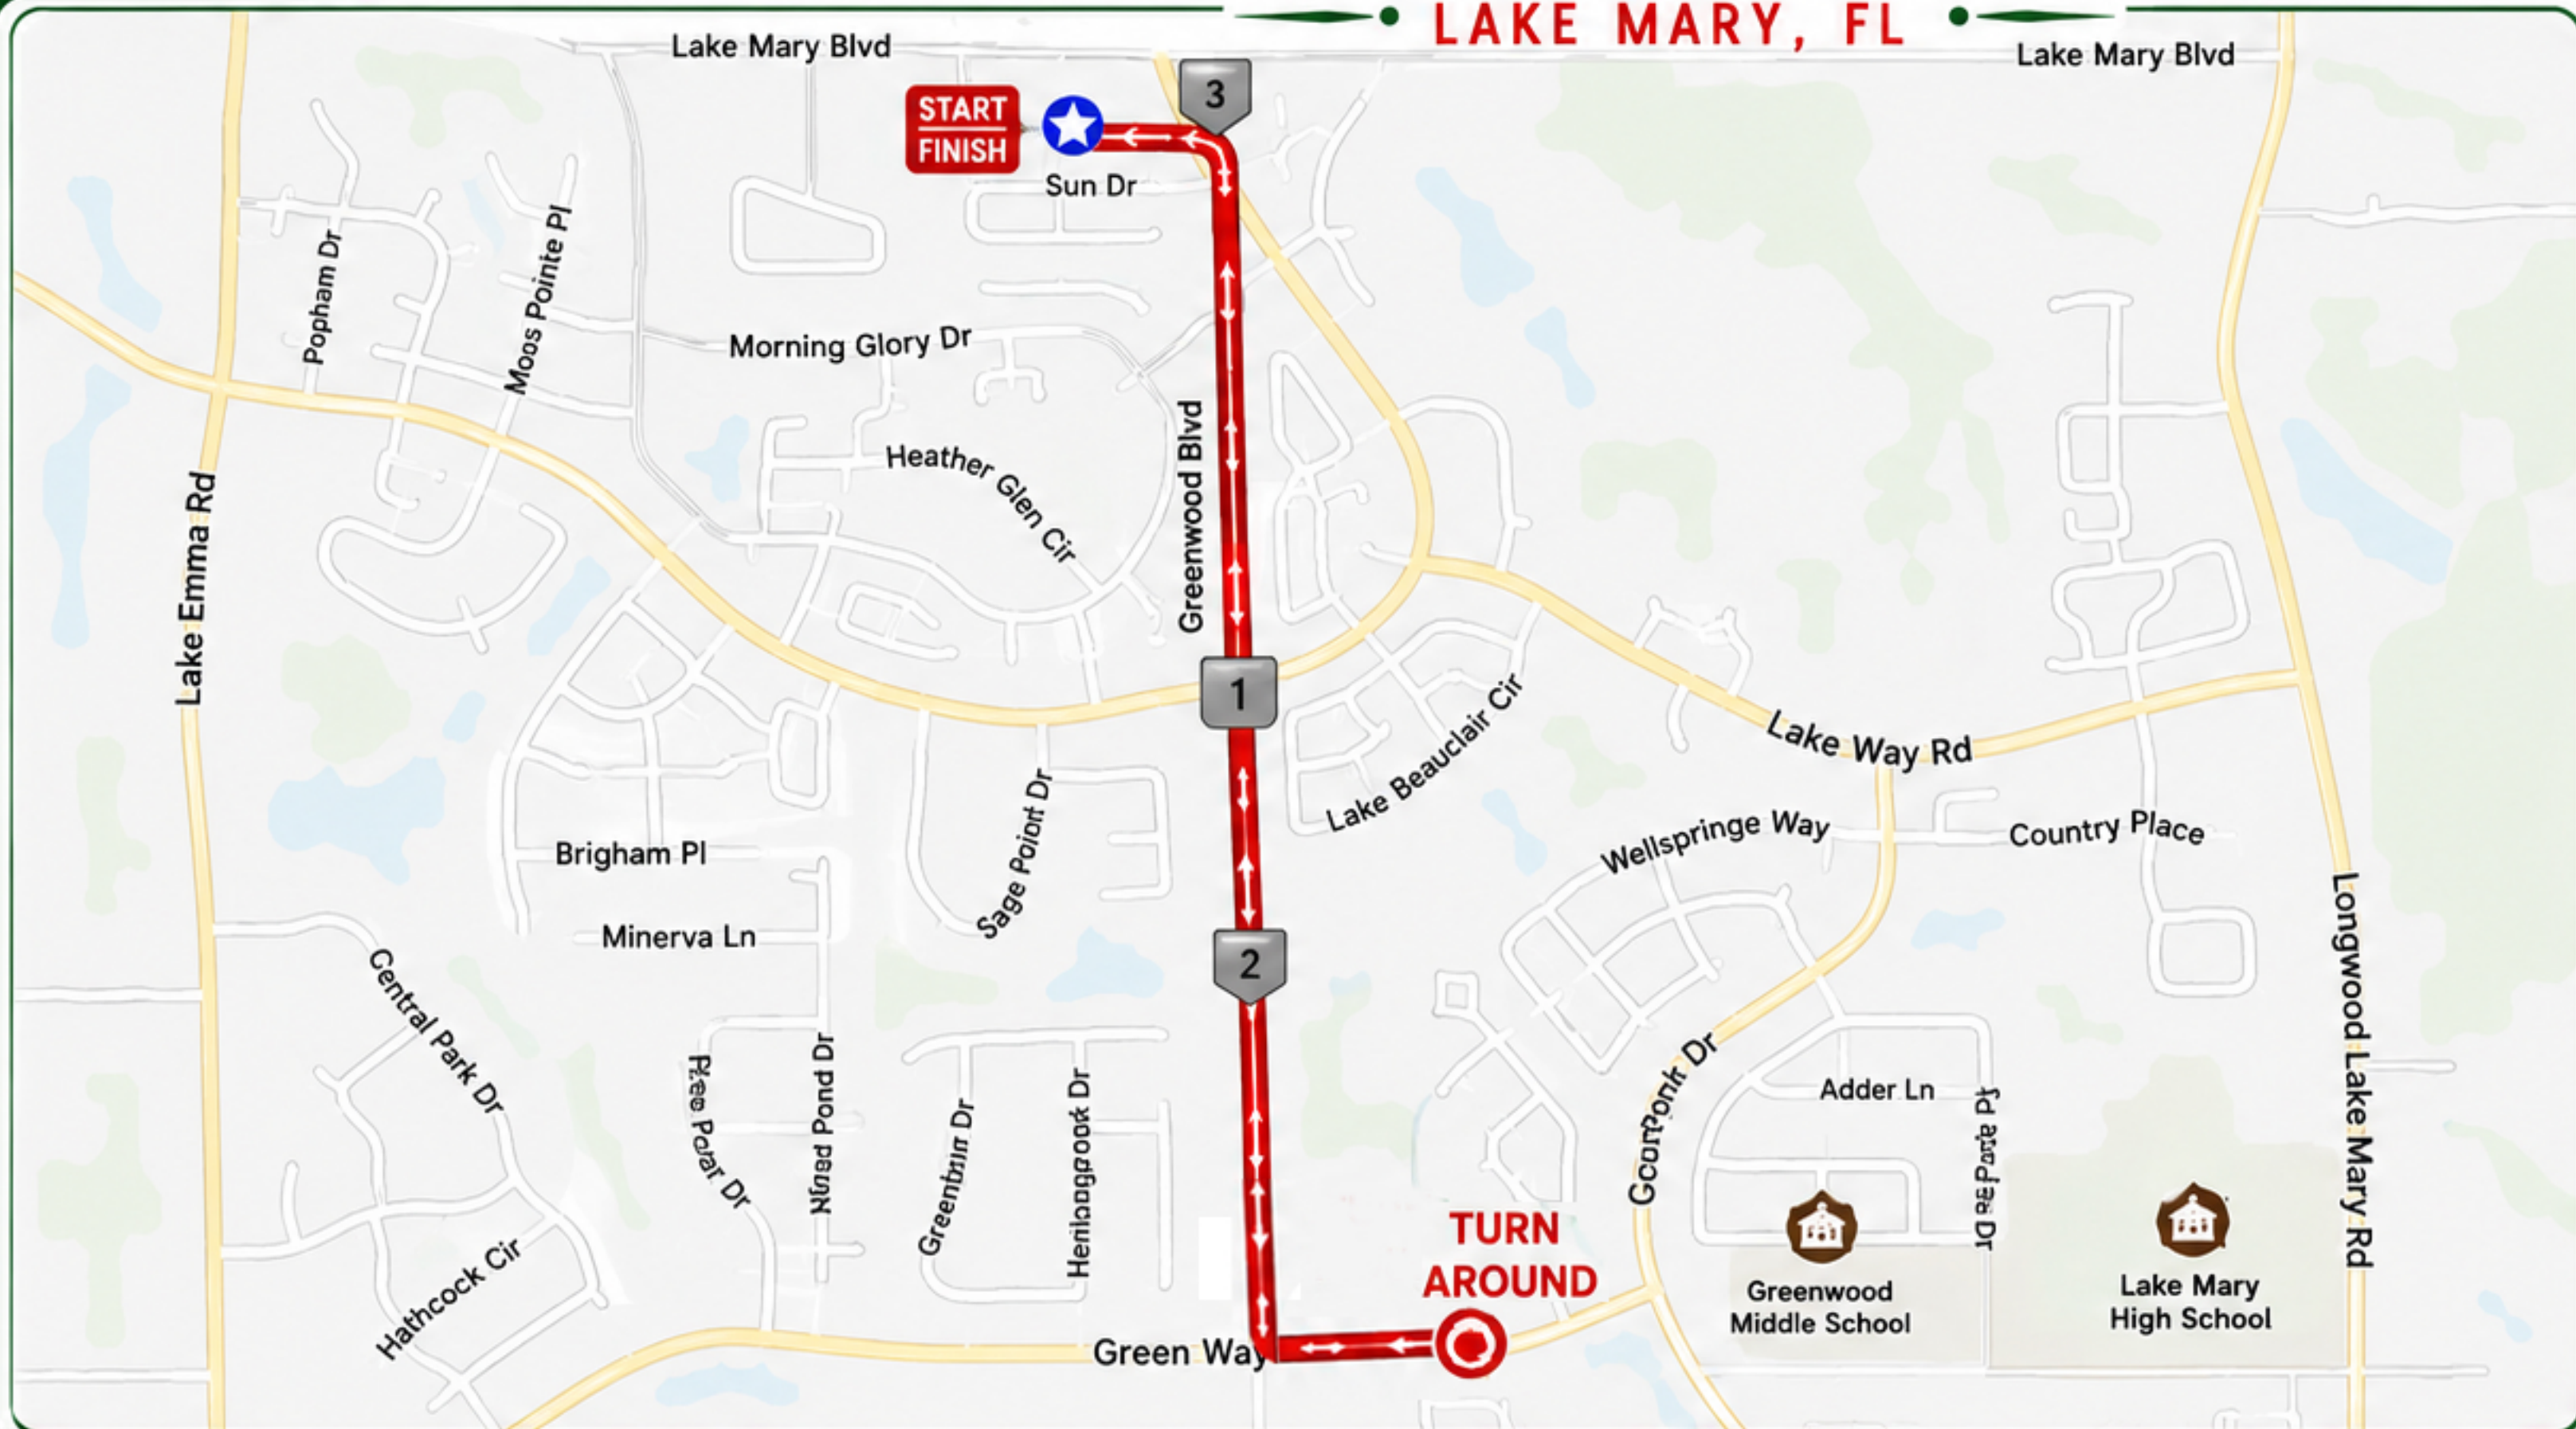

NAUGHTY OR NICE 5K

LAKE MARY, FL

COURSE LEGEND

- 5K COURSE
- MILE MARKER
- START / FINISH
- TURN AROUND

TURN AROUND

- Green Way Blvd at Greenbriar Dr

AWARDS

- OVERALL**
Male & Female
- TOP 3**
Age Groups

7 & Under, 8-10, 11-14, 15-17, 18-24, 25-29, 30-34, 35-39, 40-44, 45-49, 50-54, 55-59, 60-64, 65-69, 70-74, 75-79, 80 & Over