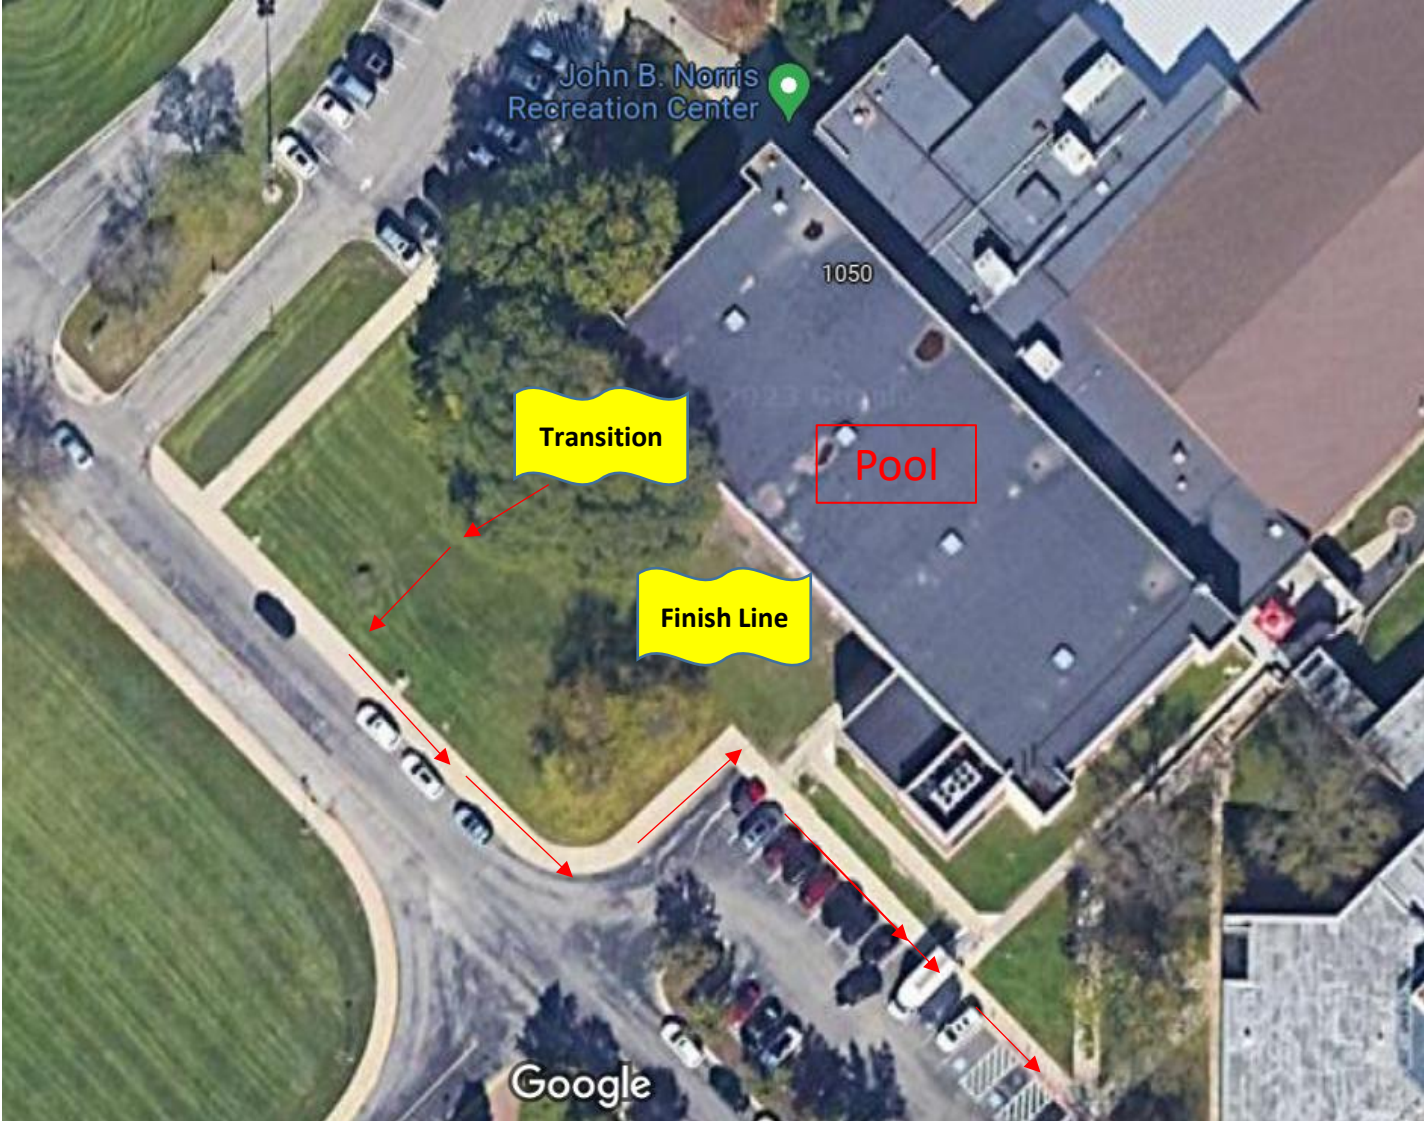

Run and Transition

Transition will be roped off right outside the pool area for all athletes. Athletes will exit transition and start running on the sidewalk path

Junior Run

Finish Line

On way back,
head to finish

Athletes turn
around and head
back to finish the
same way they
came out

Google