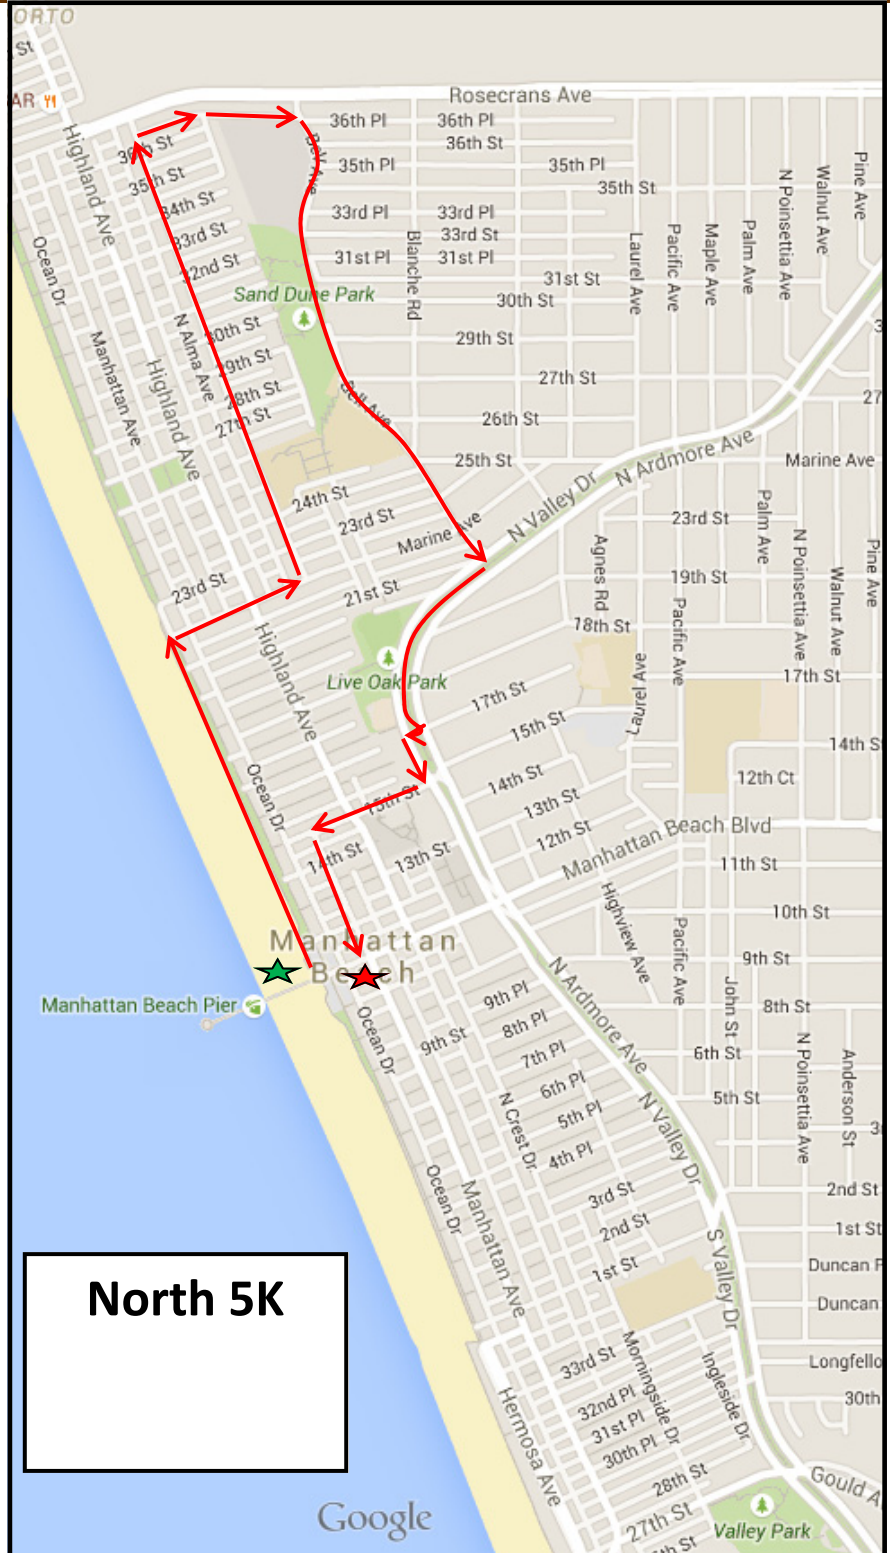

South Bay Runners

5K — NORTH

- North on Strand
- Right on Marine
- Left on N. Vista Dr.
- Right on 36th Street
- Right on Bell Ave
- Right on Woodchips
- Right at 17th
- Left on N. Valley Dr.
- Right on 15th Street
- Left on Manhattan Bch

North 5K