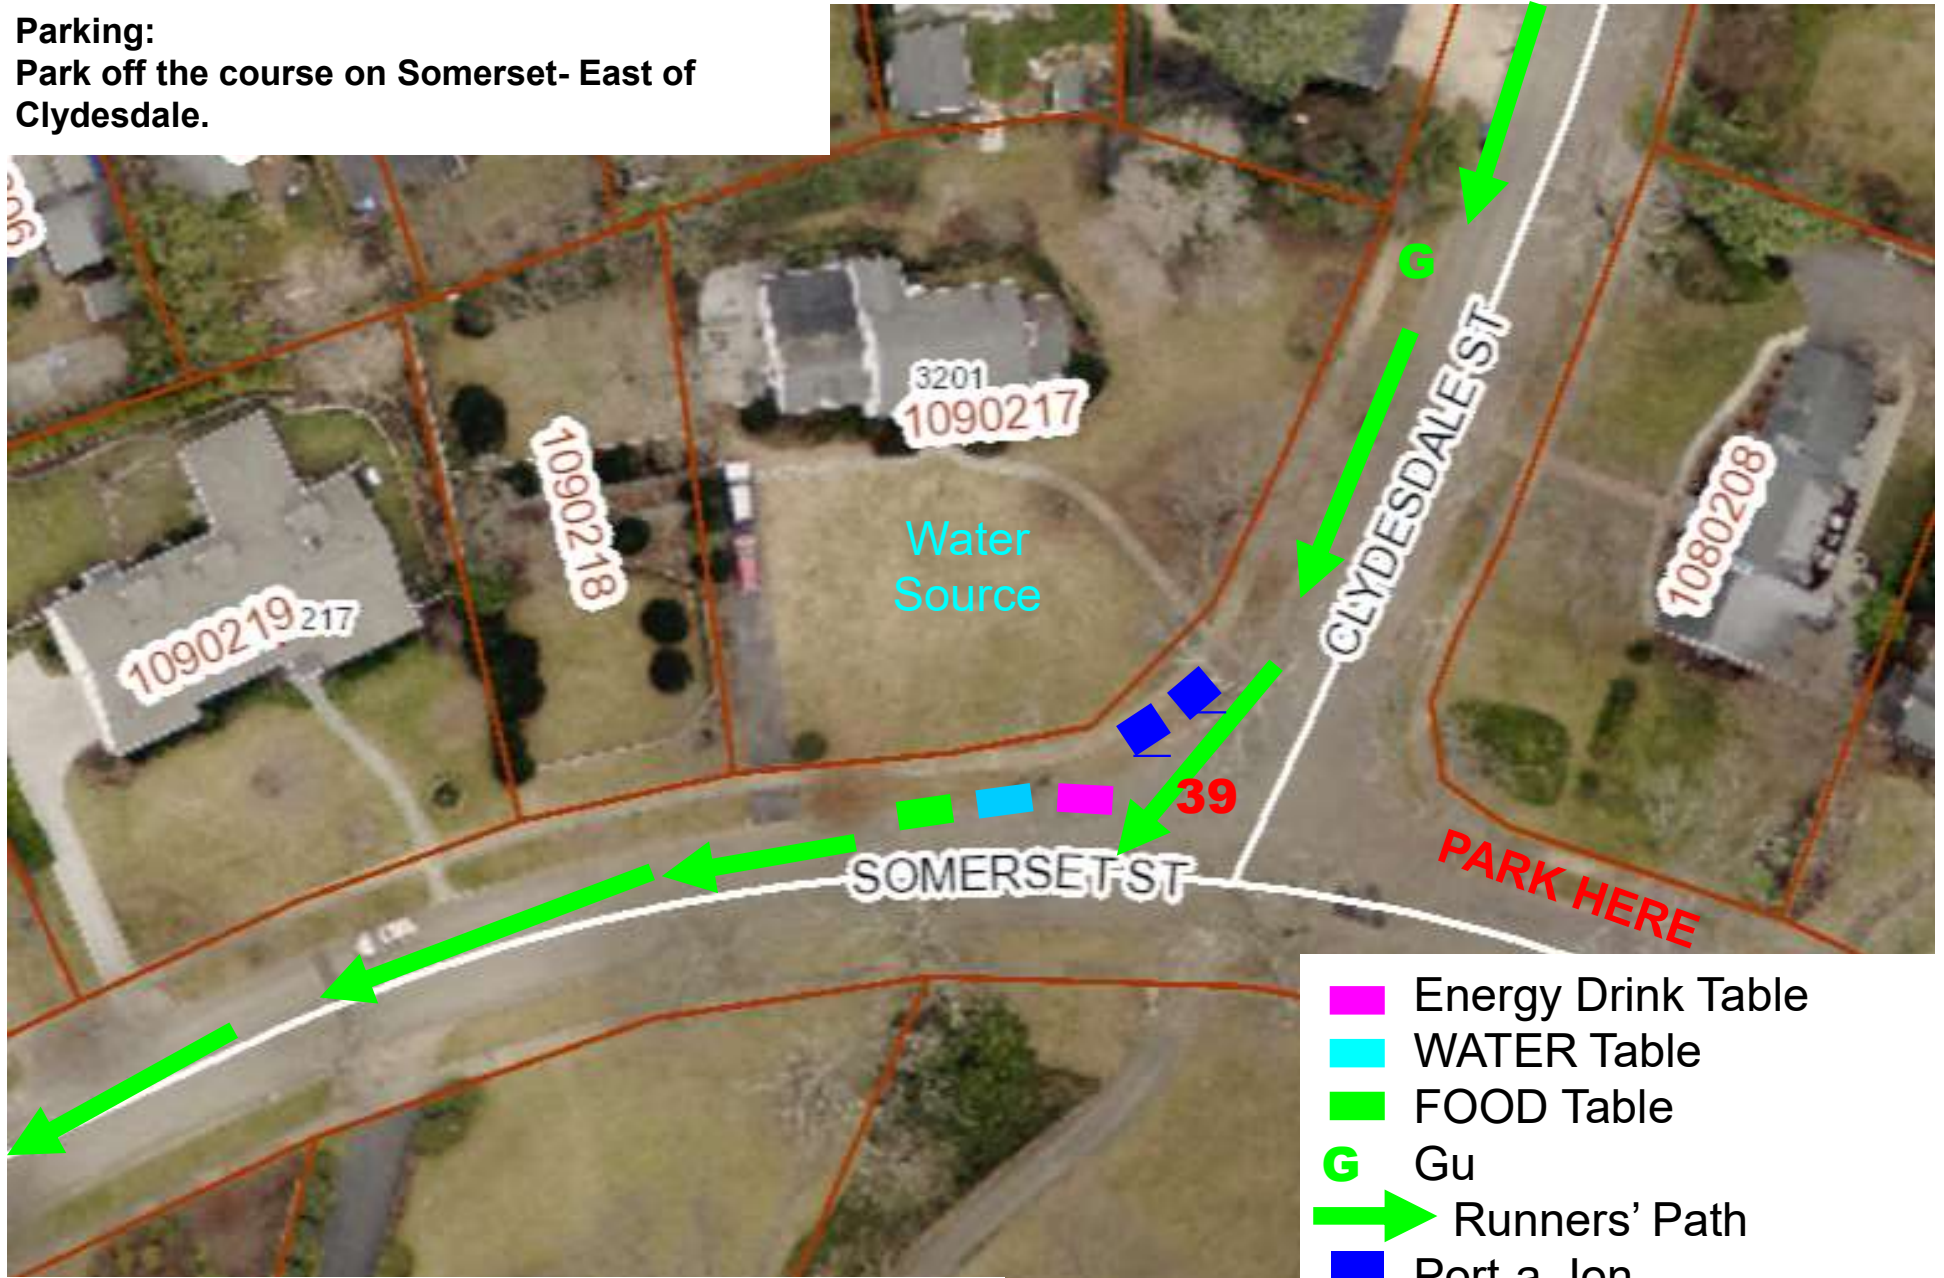

# Aid Station "Somerset" – Clydesdale & Somerset

**Parking:**  
Park off the course on Somerset- East of Clydesdale.

Port-a-Jons- Put at corner of yard.  
Water Source-3201 Somerset – faucet in front of house to left of front door

- Energy Drink Table
- WATER Table
- FOOD Table
- G Gu
- ➔ Runners' Path
- Port-a-Jon
- # Course Marshal