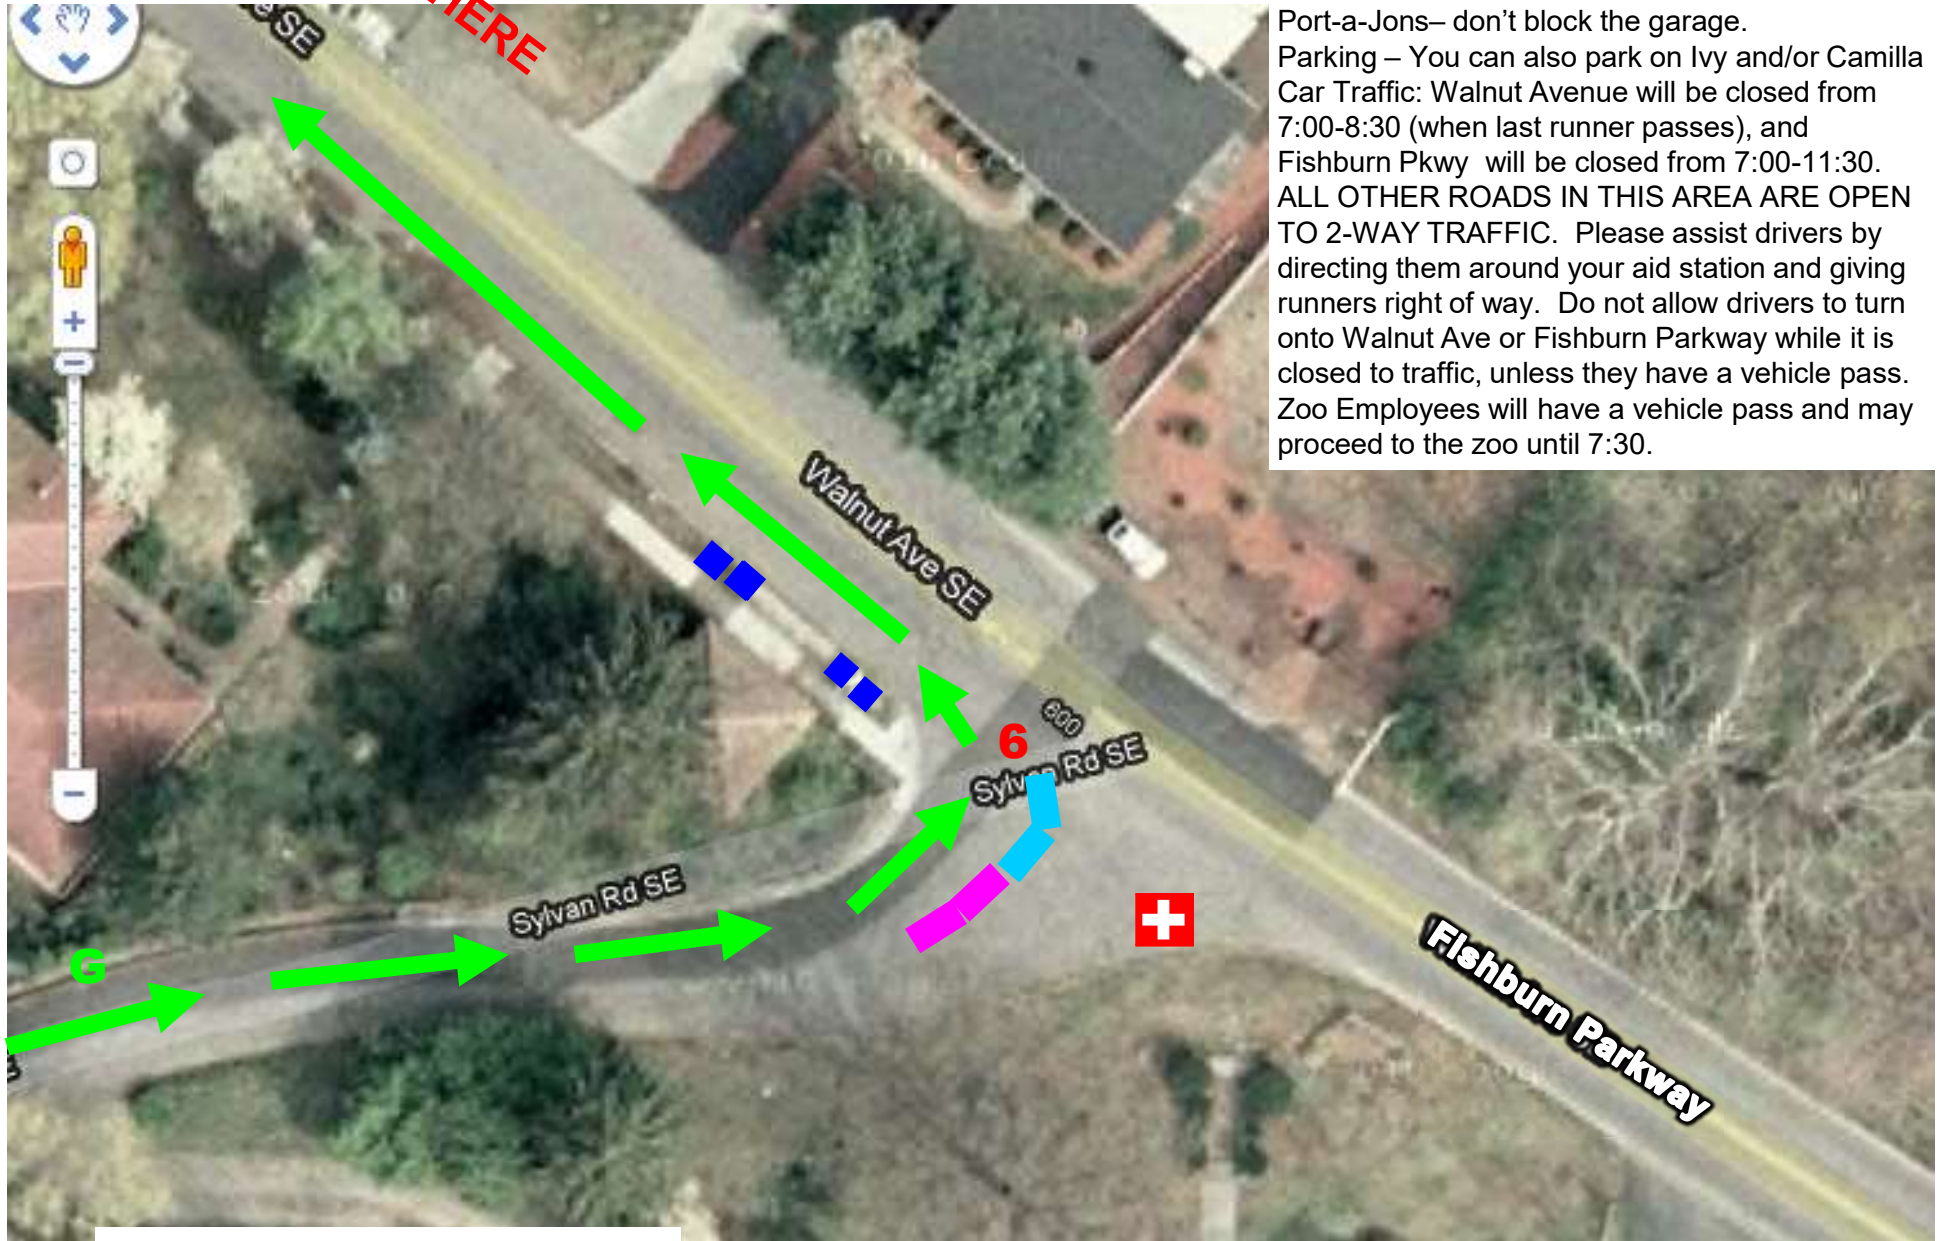

Aid Station "Walnut" – Walnut & Sylvan – Round 1

Port-a-Jons– don't block the garage.
Parking – You can also park on Ivy and/or Camilla
Car Traffic: Walnut Avenue will be closed from 7:00-8:30 (when last runner passes), and Fishburn Pkwy will be closed from 7:00-11:30. ALL OTHER ROADS IN THIS AREA ARE OPEN TO 2-WAY TRAFFIC. Please assist drivers by directing them around your aid station and giving runners right of way. Do not allow drivers to turn onto Walnut Ave or Fishburn Parkway while it is closed to traffic, unless they have a vehicle pass. Zoo Employees will have a vehicle pass and may proceed to the zoo until 7:30.

-  Energy Drink Table
-  WATER Table
-  Runners' Path
-  Port-a-Jon (4)
-  Ambulance

Aid Station "Walnut" – Walnut & Sylvan – Round 2

PARK HERE

Port-a-Jons– don't block the garage.
 Parking – You can also park on Ivy and/or Camilla
 Car Traffic: Walnut Avenue will be closed from 7:00-8:30 (when last runner passes), and Fishburn Pkwy will be closed from 7:00-11:30. ALL OTHER ROADS IN THIS AREA ARE OPEN TO 2-WAY TRAFFIC. Please assist drivers by directing them around your aid station and giving runners right of way. Do not allow drivers to turn onto Walnut Ave or Fishburn Parkway while it is closed to traffic, unless they have a vehicle pass. Zoo Employees will have a vehicle pass and may proceed to the zoo until 7:30.

- Energy Drink Table
- WATER Table
- Runners' Path
- # Course Marshal
- Port-a-Jon (4)
- + Ambulance
- G Gu—for FULL marathoners only