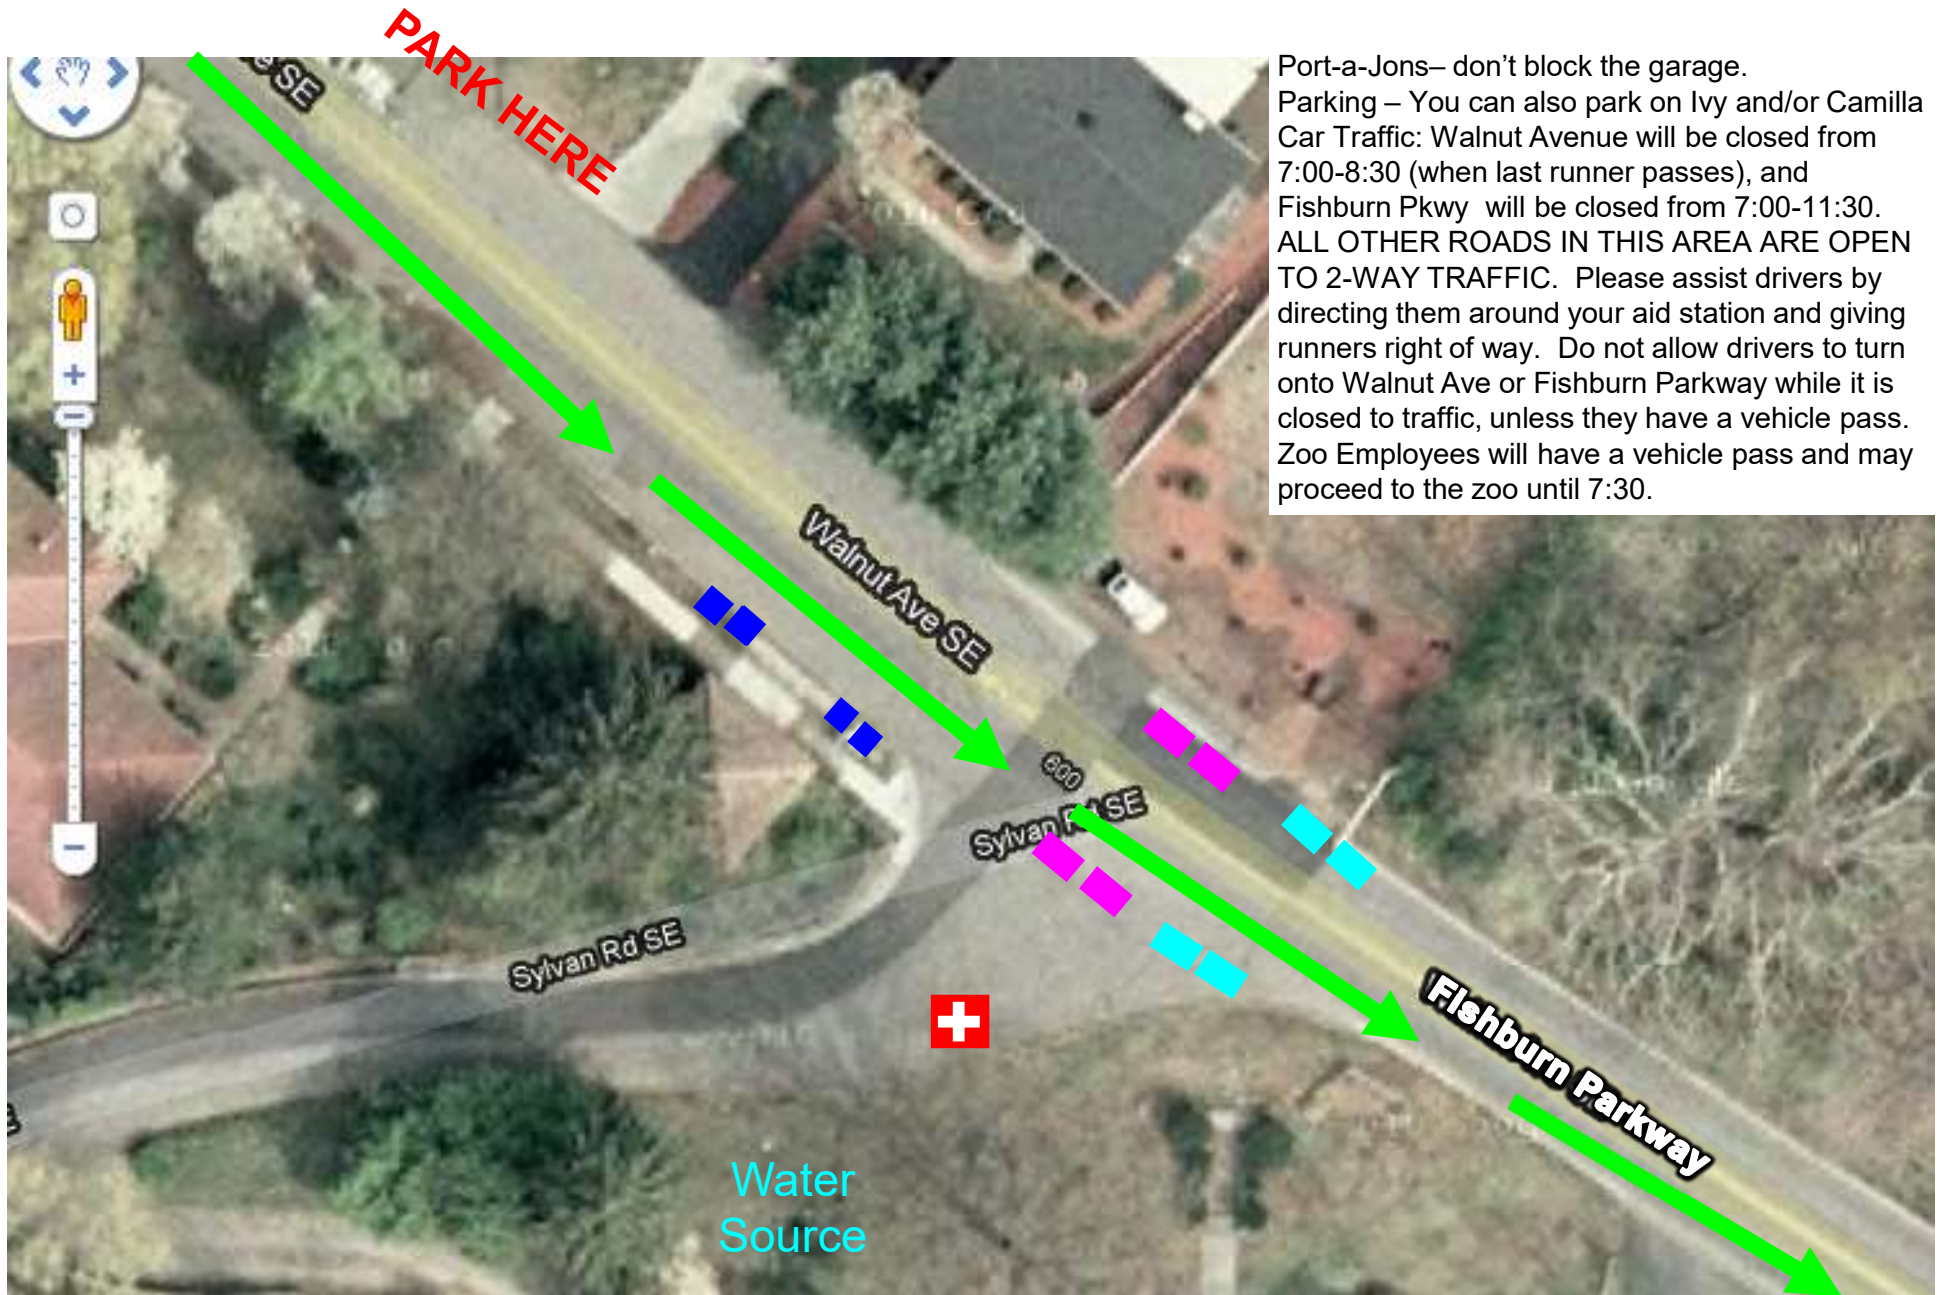

Aid Station "Walnut" – Walnut & Sylvan – Round 1

Port-a-Jons– don't block the garage.
Parking – You can also park on Ivy and/or Camilla
Car Traffic: Walnut Avenue will be closed from 7:00-8:30 (when last runner passes), and Fishburn Pkwy will be closed from 7:00-11:30. ALL OTHER ROADS IN THIS AREA ARE OPEN TO 2-WAY TRAFFIC. Please assist drivers by directing them around your aid station and giving runners right of way. Do not allow drivers to turn onto Walnut Ave or Fishburn Parkway while it is closed to traffic, unless they have a vehicle pass. Zoo Employees will have a vehicle pass and may proceed to the zoo until 7:30.

-  Energy Drink Table
-  WATER Table
-  Runners' Path
-  Port-a-Jon (4)
-  Ambulance

Aid Station "Walnut" – Walnut & Sylvan – Round 2

PARK HERE

Port-a-Jons– don't block the garage.
 Parking – You can also park on Ivy and/or Camilla
 Car Traffic: Walnut Avenue will be closed from 7:00-8:30 (when last runner passes), and Fishburn Pkwy will be closed from 7:00-11:30. ALL OTHER ROADS IN THIS AREA ARE OPEN TO 2-WAY TRAFFIC. Please assist drivers by directing them around your aid station and giving runners right of way. Do not allow drivers to turn onto Walnut Ave or Fishburn Parkway while it is closed to traffic, unless they have a vehicle pass. Zoo Employees will have a vehicle pass and may proceed to the zoo until 7:30.

- Energy Drink Table
- WATER Table
- Runners' Path
- # Course Marshal
- Port-a-Jon (4)
- + Ambulance
- G Gu—for FULL marathoners only