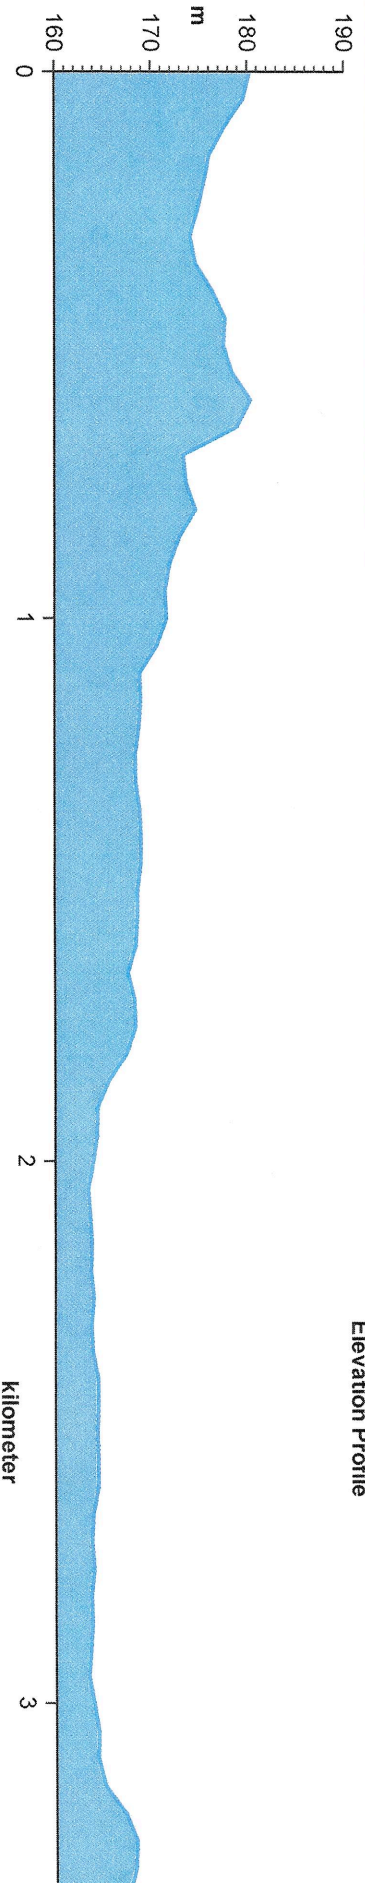

Elevation Profile

Elevation: +37.5 m / -37.5 m / net: 0 m